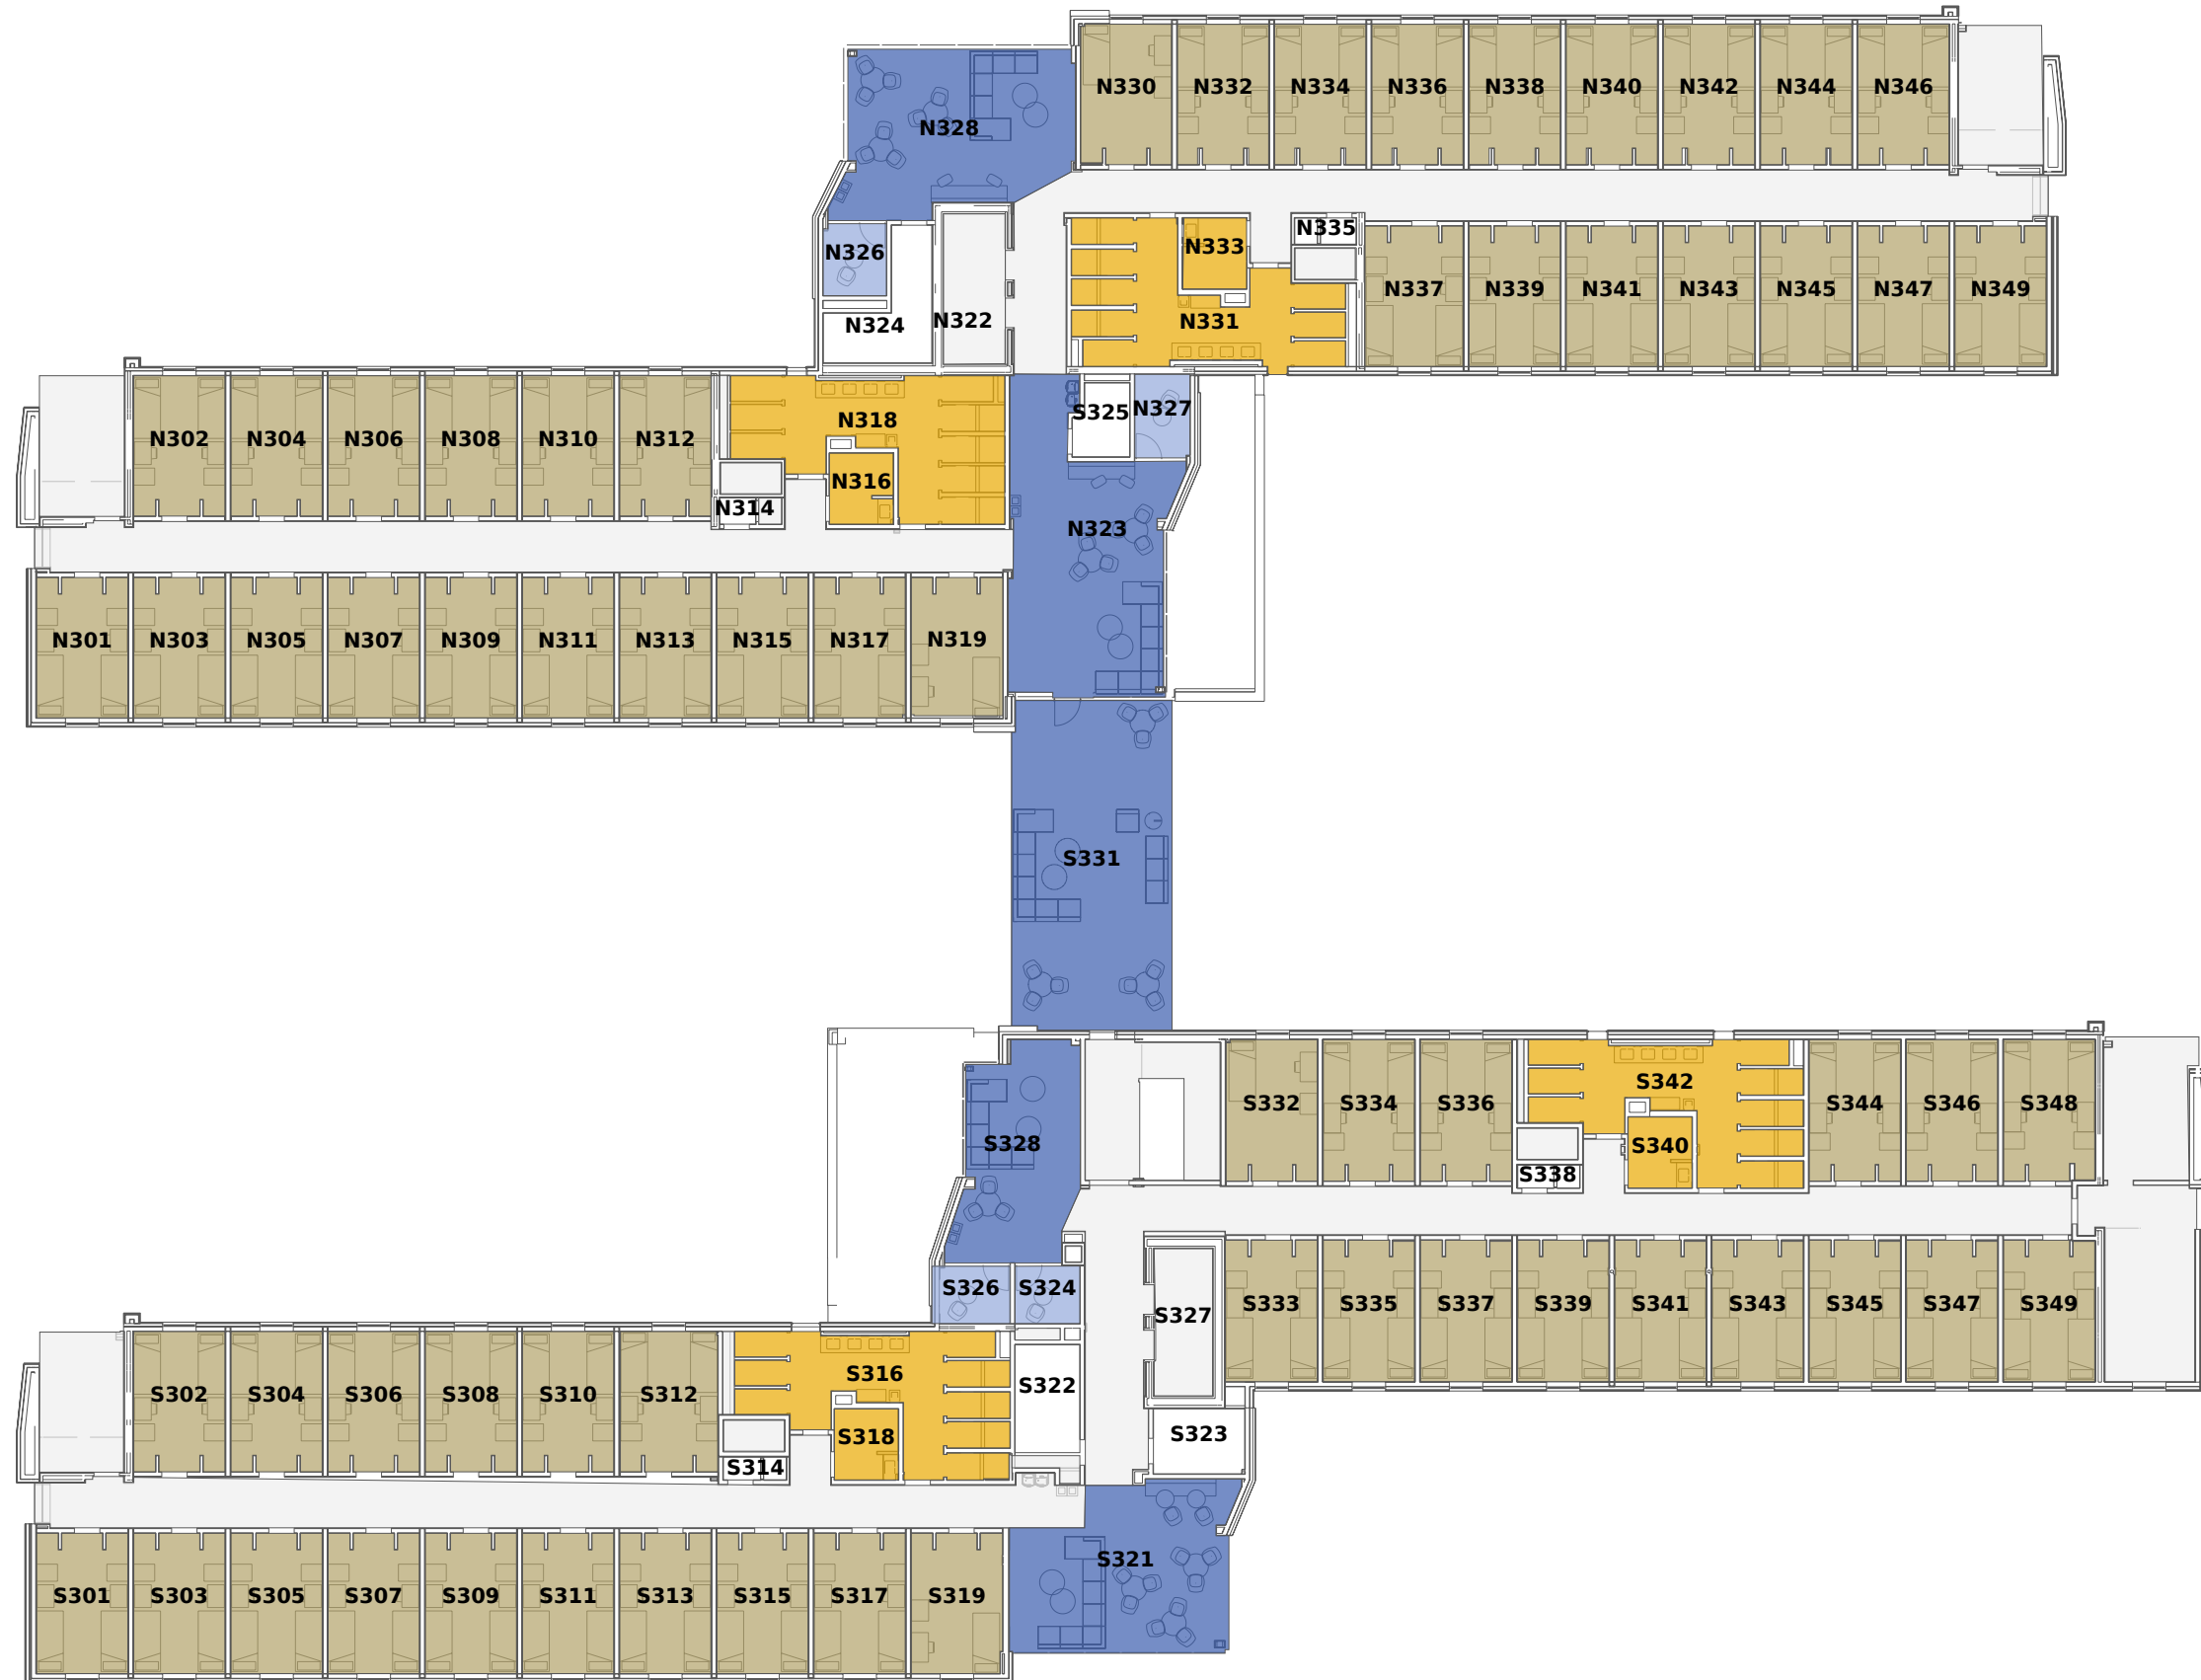

Peterson Residence Hall

Floor 3

Lounge	
Restroom - shared	
Study	
Trad - double	