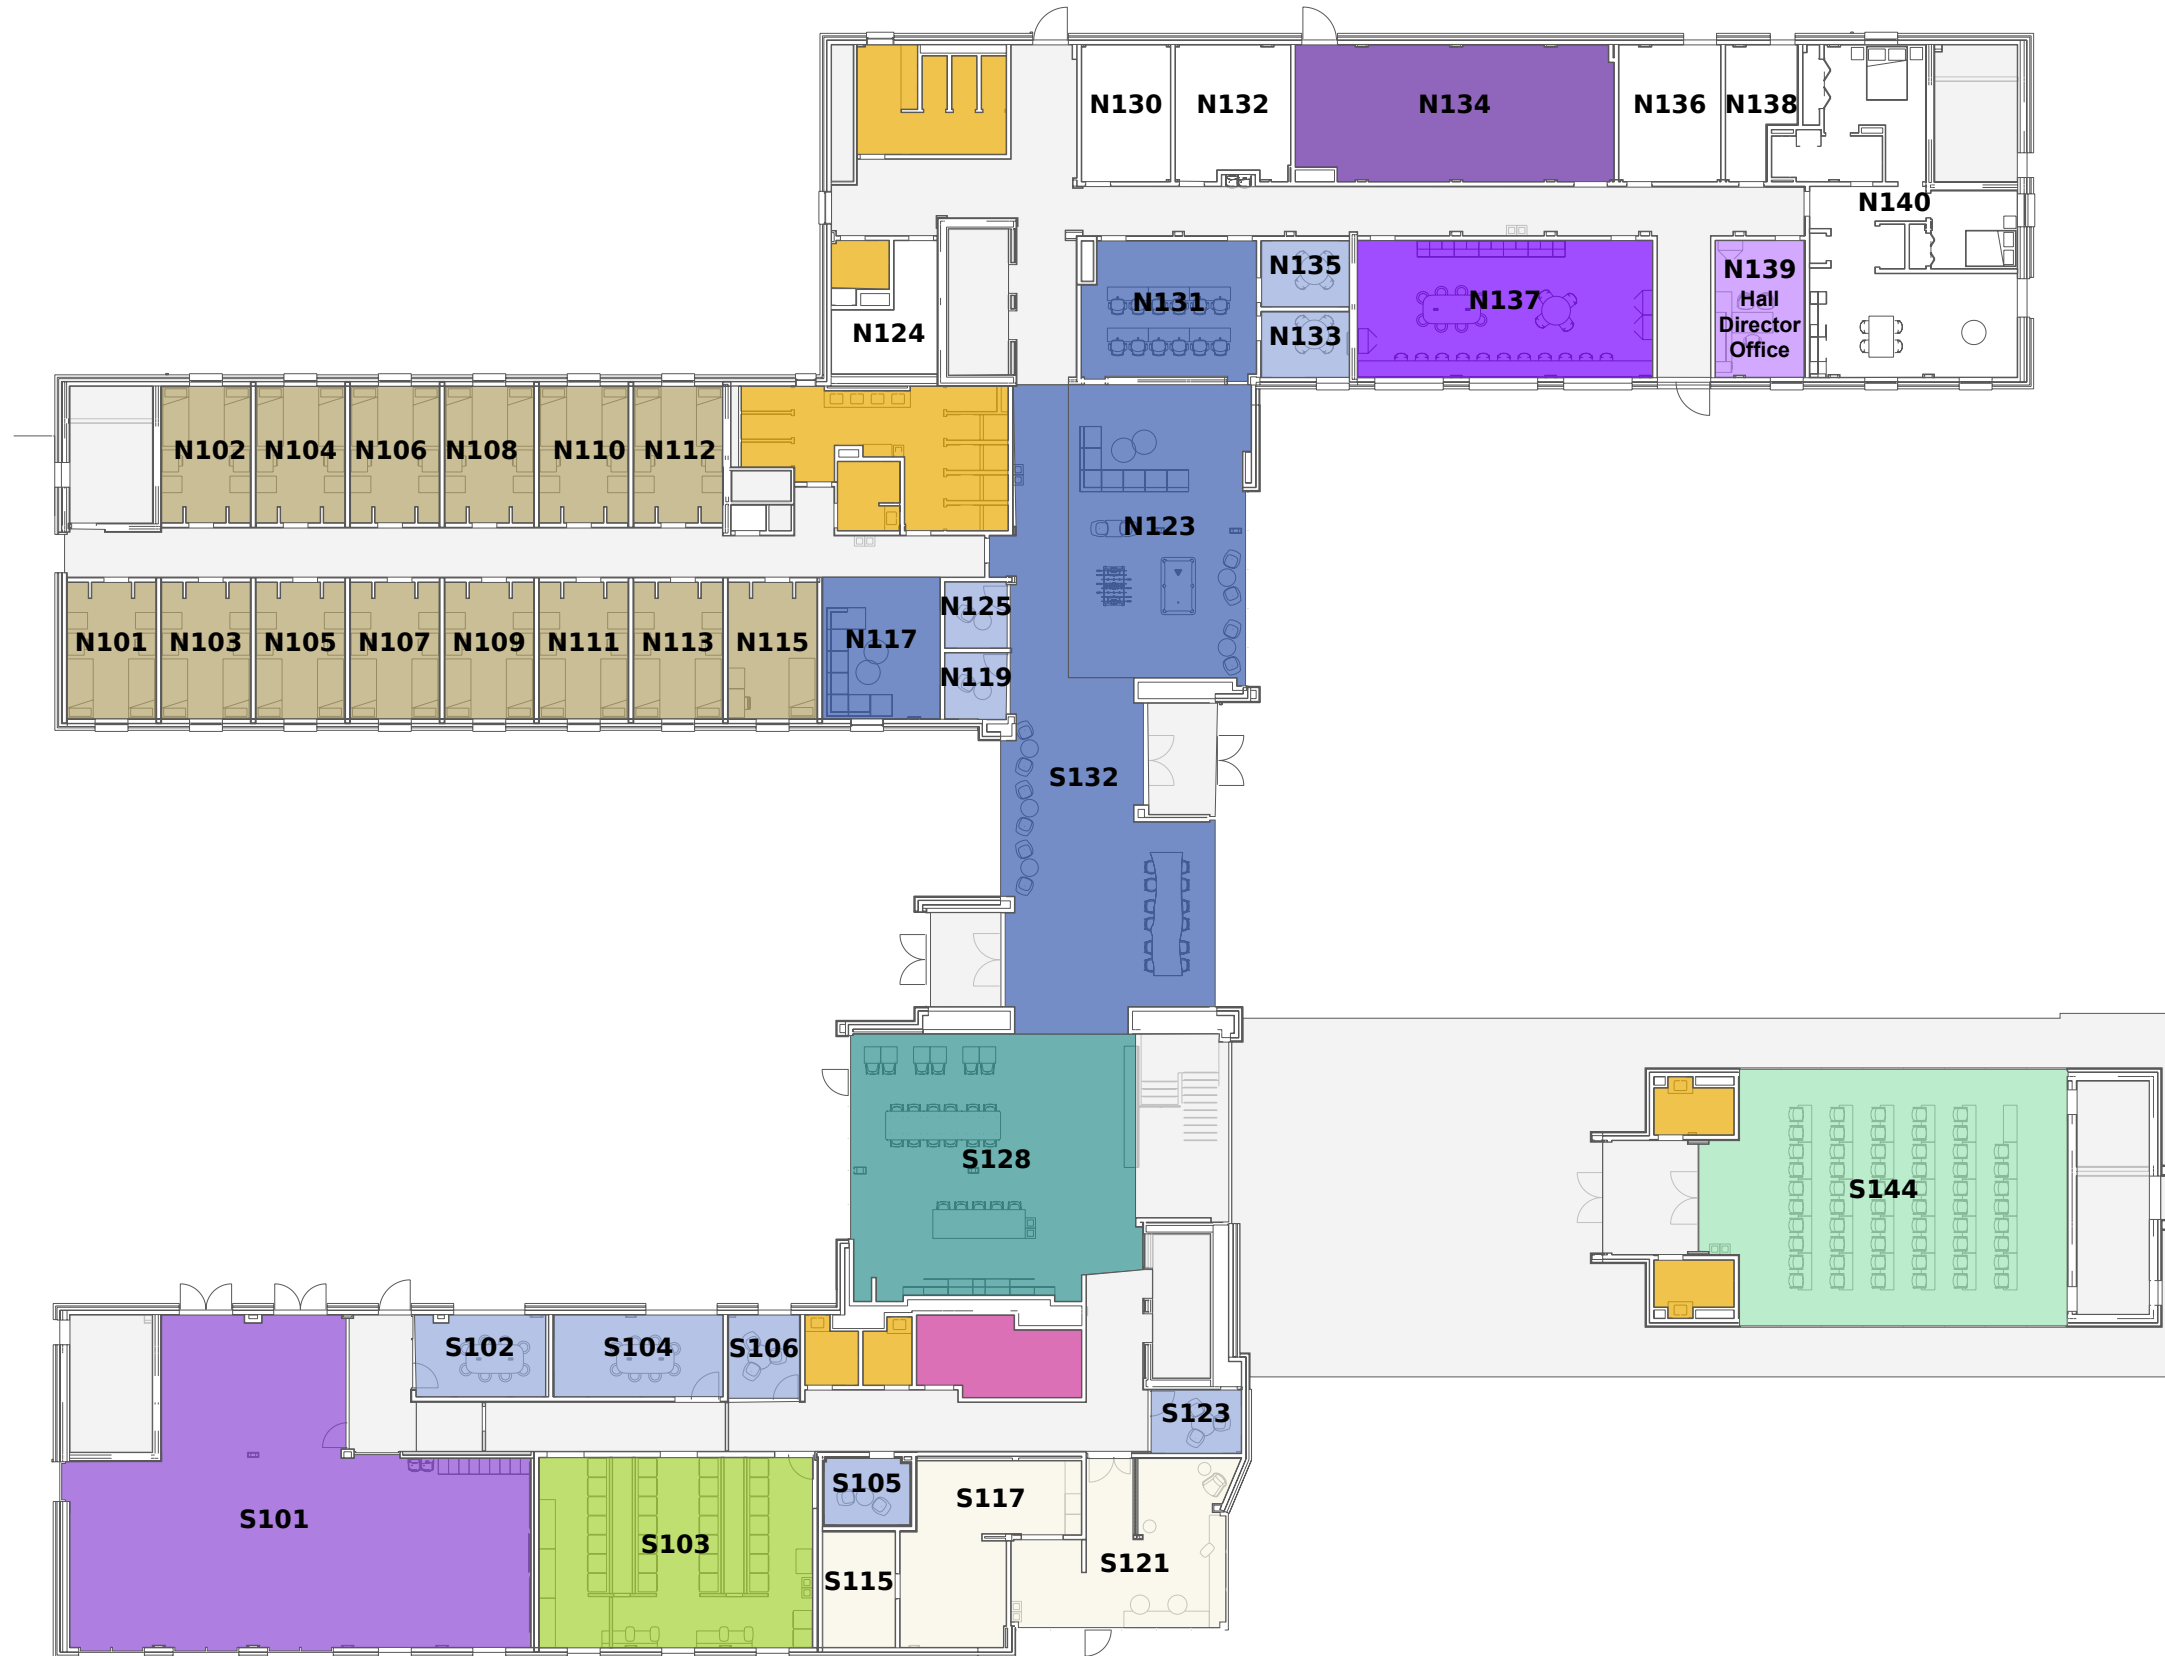

# Peterson Residence Hall

## Floor 1

Apt - 2 bed	
Bike Storage	
Conference Room	
Exercise Room, Gym	
Kitchen and Lounge Combo	
Laundry	
Lounge	
Office - Res Life	
Office - RES HD	
Restroom - shared	
Study	
Trad - double	