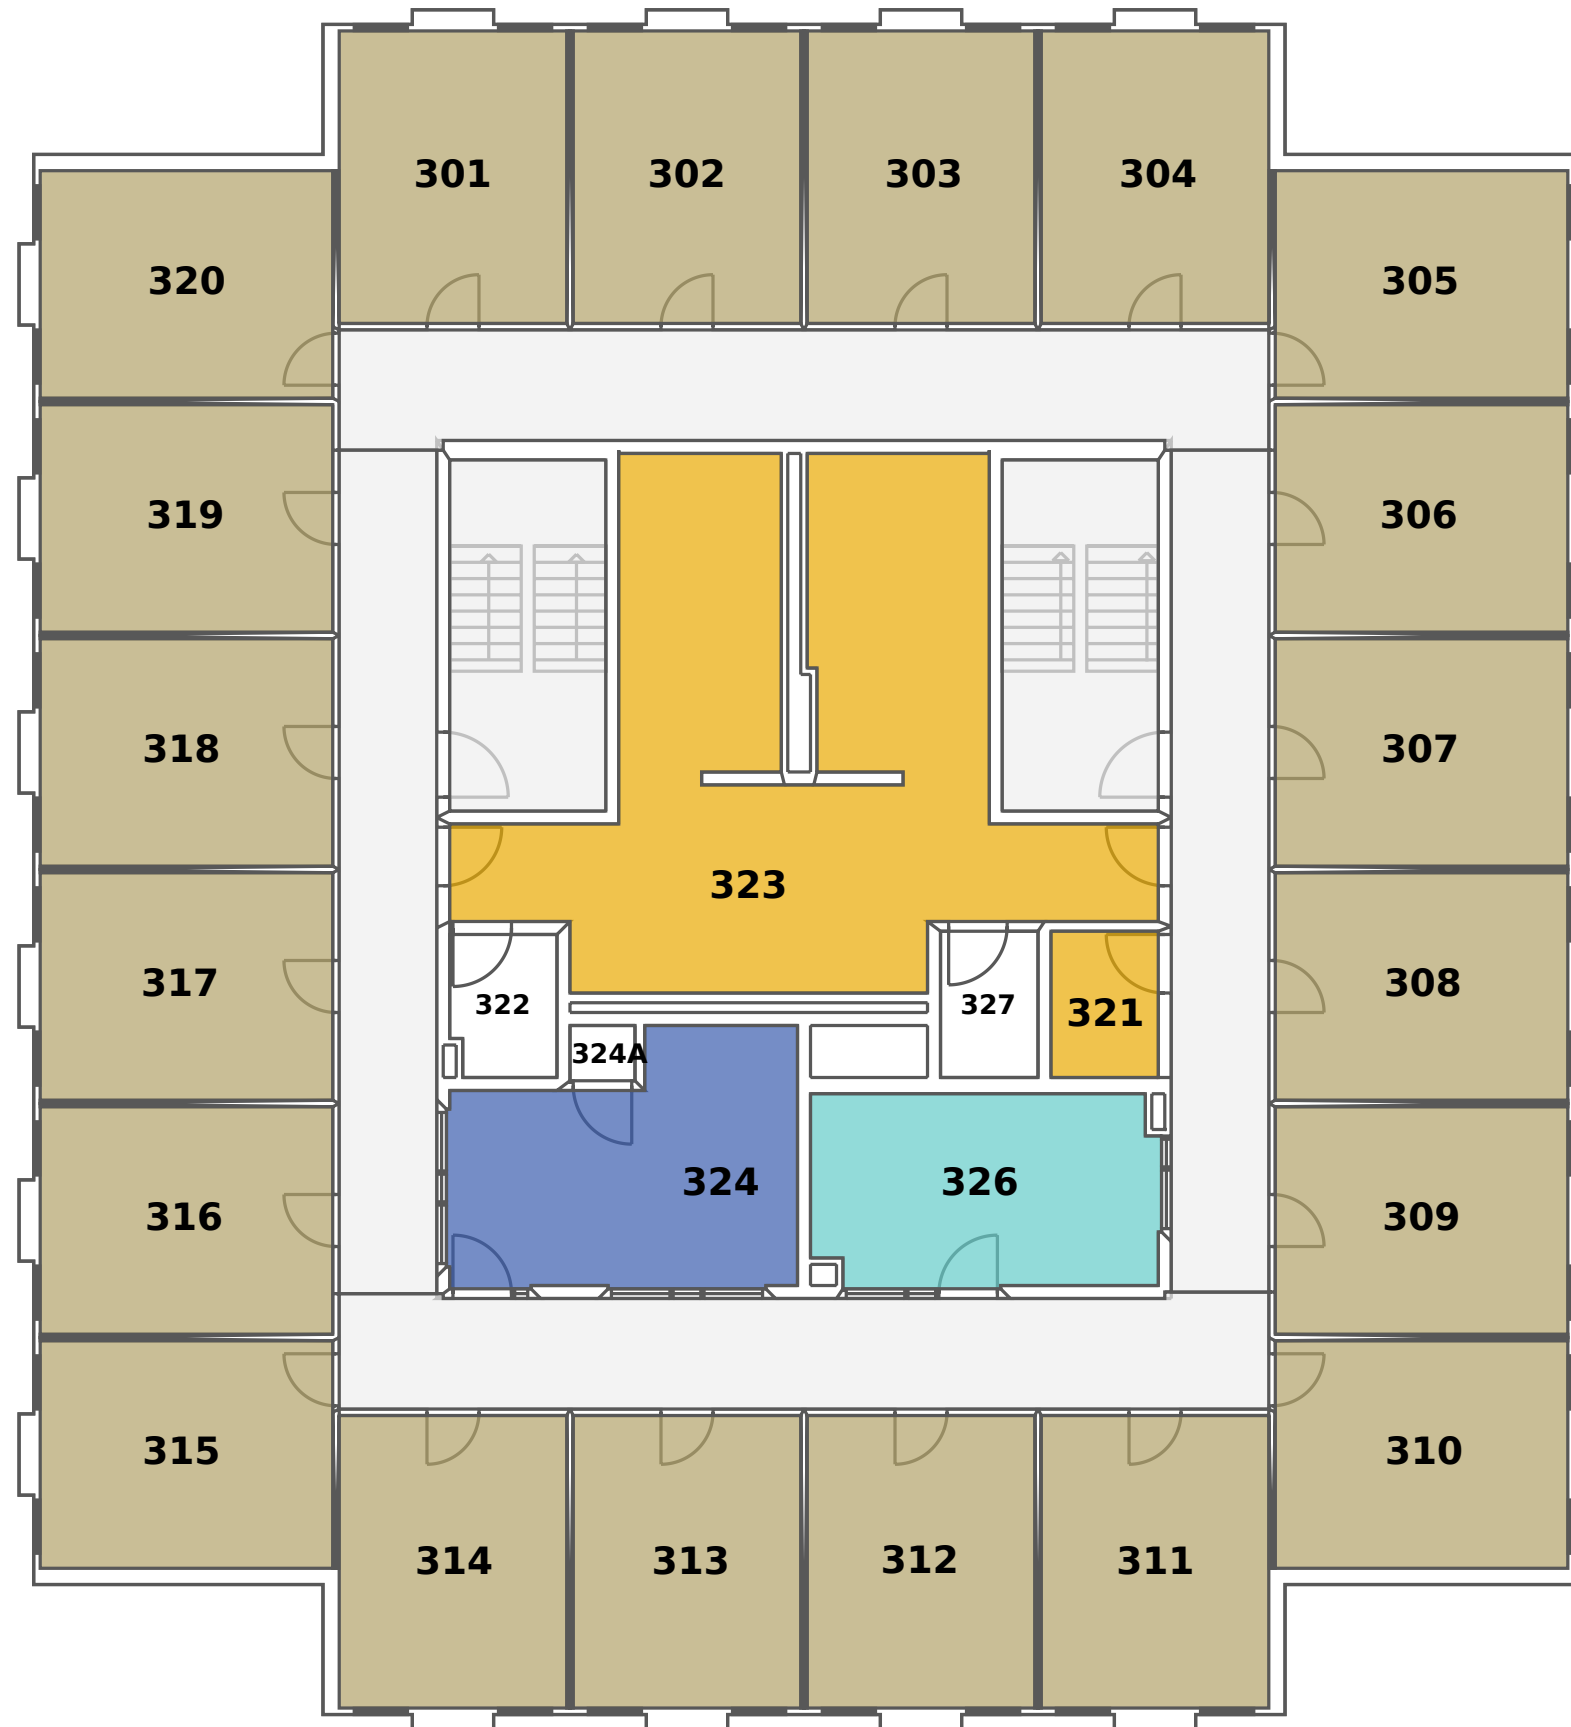

# Folk Residence Hall Floor '1

Kitchen	Teal
Lounge	Blue
Restroom - shared	Yellow
Trad - double	Tan