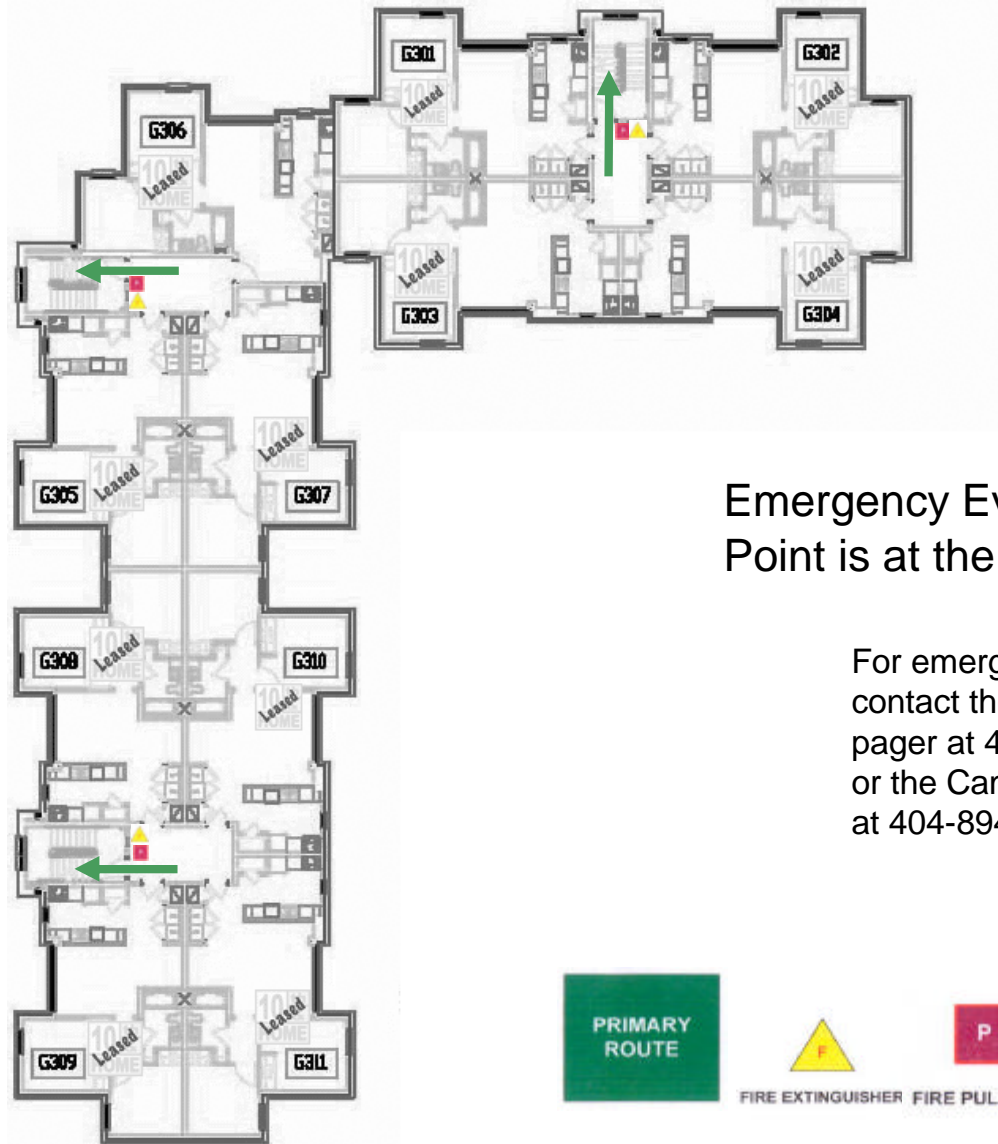

Tenth and Home Apts. - Bldg G

Third Floor

Emergency Evacuation Assembly Point is at the Bldg A/B Courtyard

For emergency access contact the duty staff pager at 404-533-7197 or the Campus police at 404-894-2500.