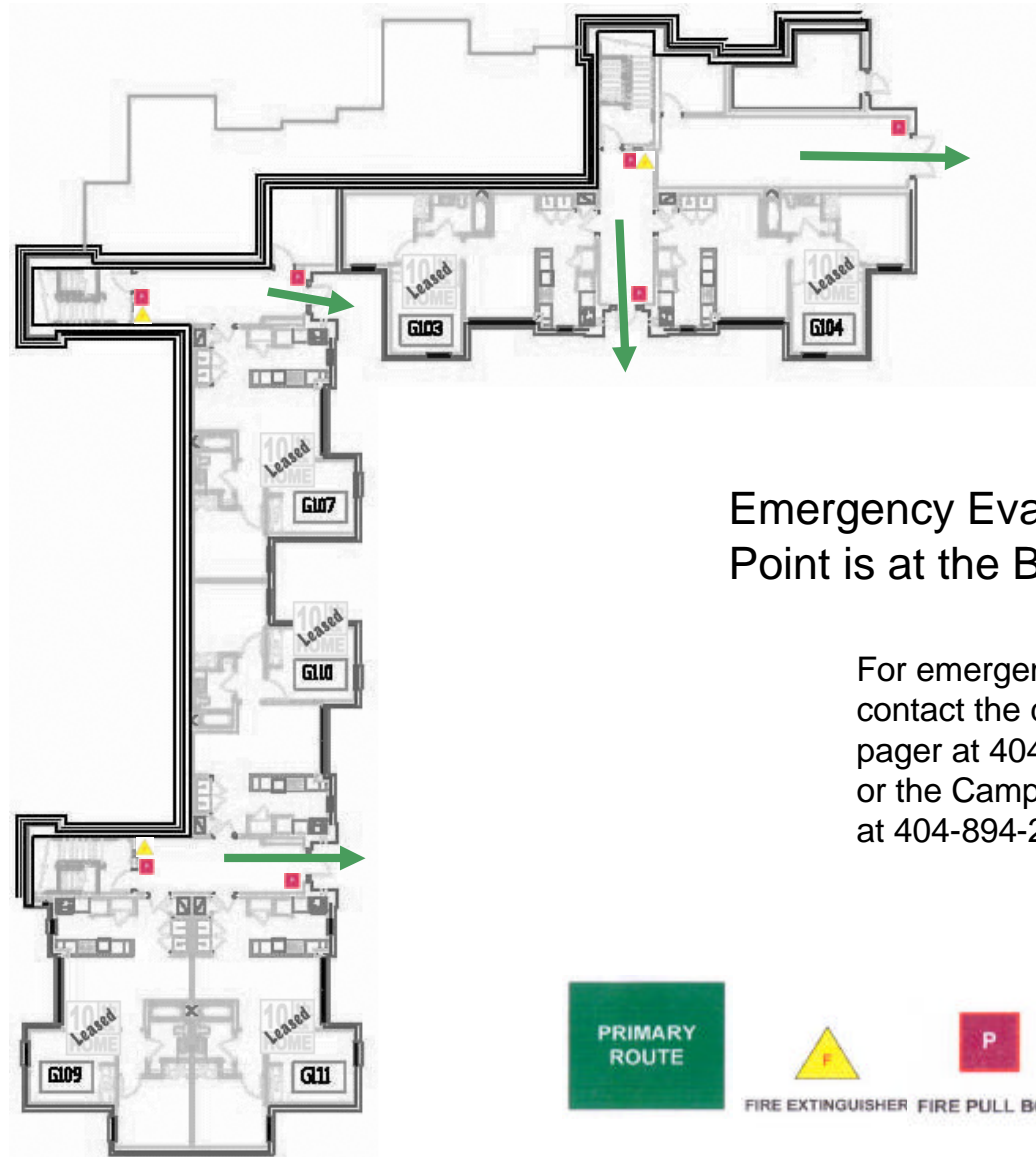

# Tenth and Home Apts. - Bldg G

## First Floor

Emergency Evacuation Assembly Point is at the Bldg A/B Courtyard

For emergency access contact the duty staff pager at 404-533-7197 or the Campus police at 404-894-2500.