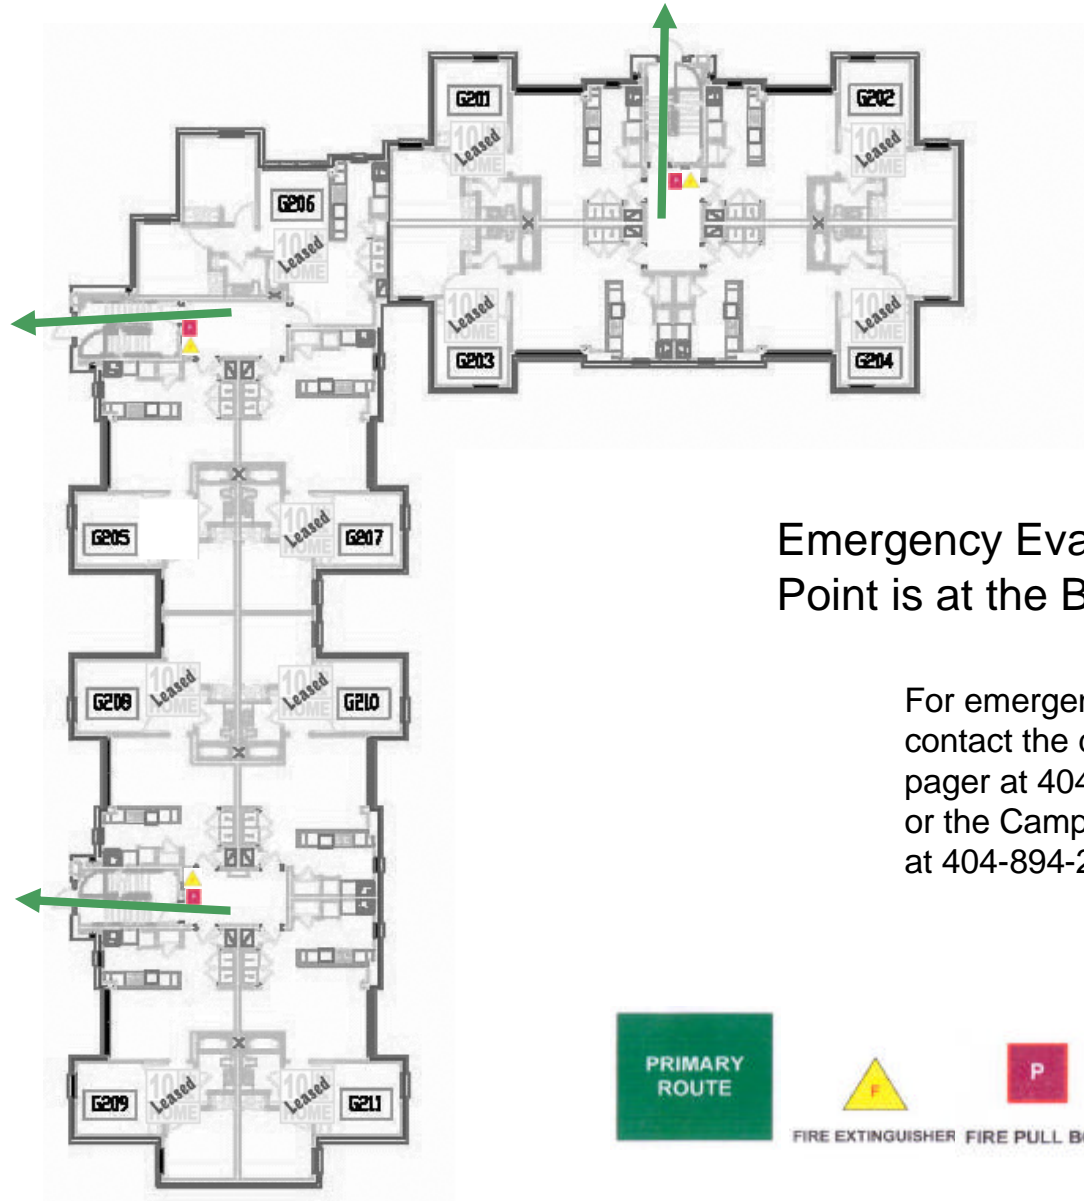

Tenth and Home Apts. - Bldg G

Second Floor

Emergency Evacuation Assembly Point is at the Bldg A/B Courtyard

For emergency access contact the duty staff pager at 404-533-7197 or the Campus police at 404-894-2500.