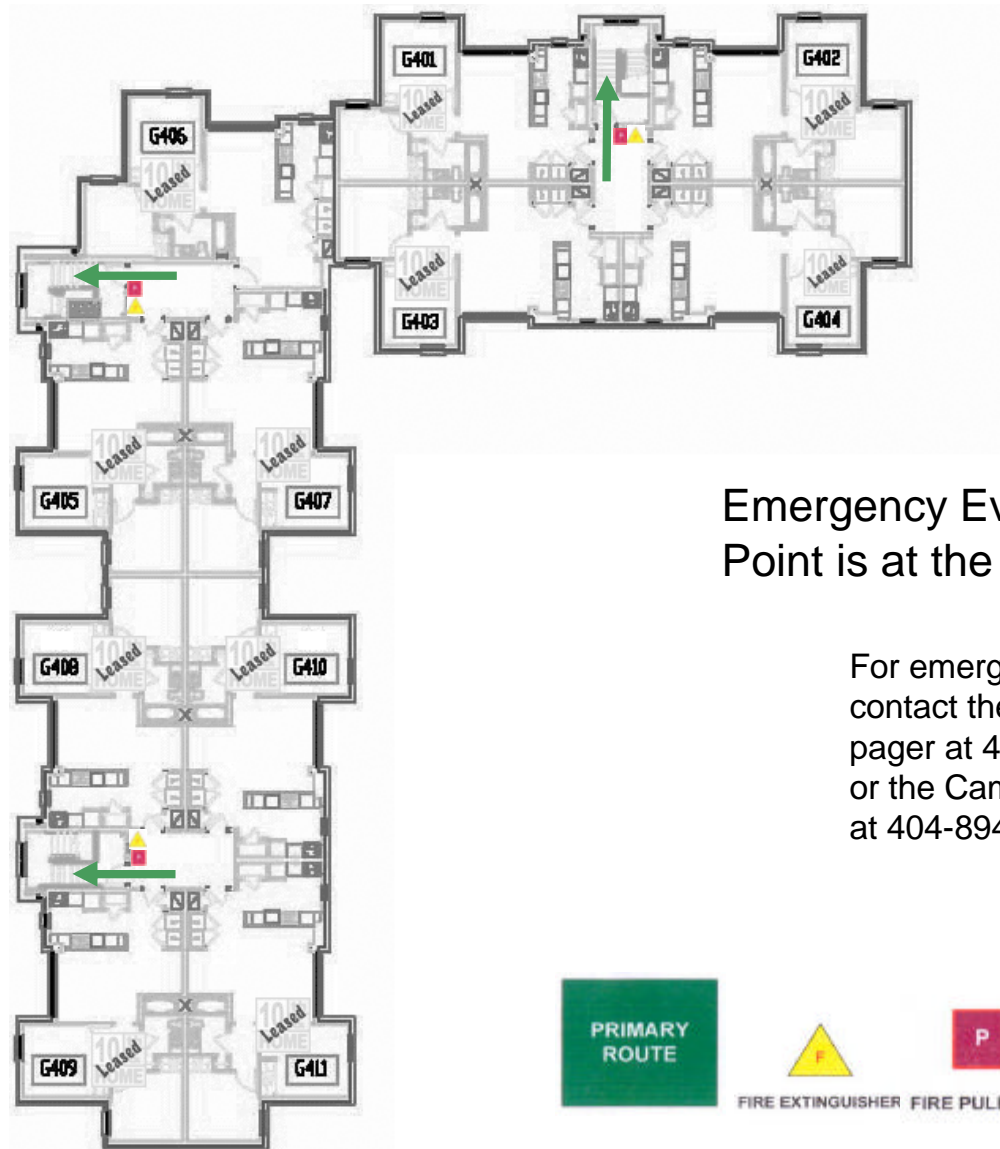

Tenth and Home Apts. - Bldg G

Fourth Floor

Emergency Evacuation Assembly Point is at the Bldg A/B Courtyard

For emergency access contact the duty staff pager at 404-533-7197 or the Campus police at 404-894-2500.