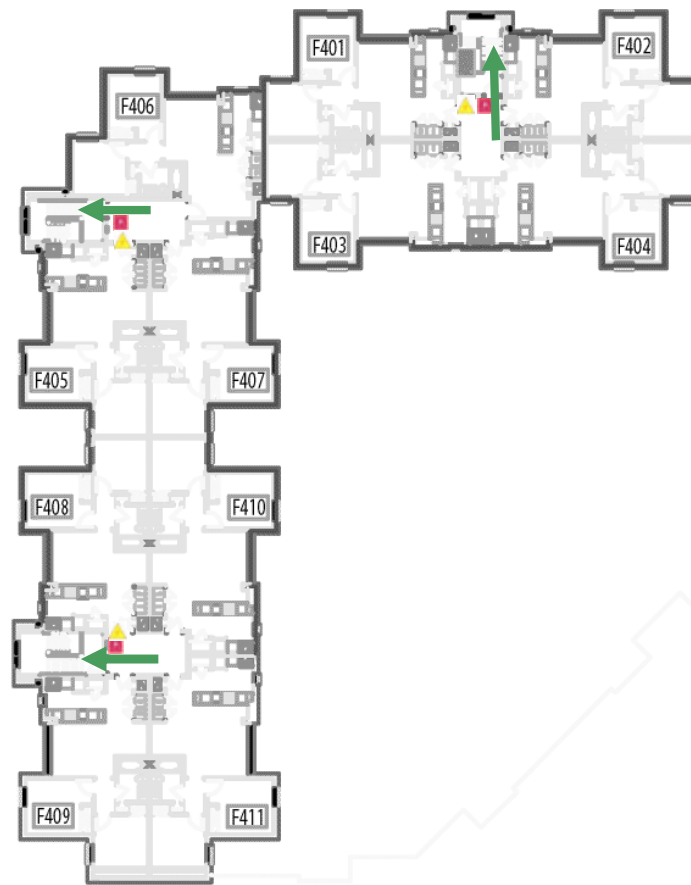

FIRE EXTINGUISHER FIRE PULL BOX

Tenth and Home Apts. - Bldg F

Second Floor

Emergency Evacuation Assembly Point is at the Bldg A/B Courtyard

For emergency access contact the duty staff pager at 404-533-7197 or the Campus police at 404-894-2500.

Tenth and Home Apts. - Bldg F

Third Floor

Emergency Evacuation Assembly Point is at the Bldg A/B Courtyard

For emergency access contact the duty staff pager at 404-533-7197 or the Campus police at 404-894-2500.

FIRE EXTINGUISHER FIRE PULL BOX

Tenth and Home Apts. - Bldg F

Fourth Floor

Emergency Evacuation Assembly Point is at the Bldg A/B Courtyard

For emergency access contact the duty staff pager at 404-533-7197 or the Campus police at 404-894-2500.