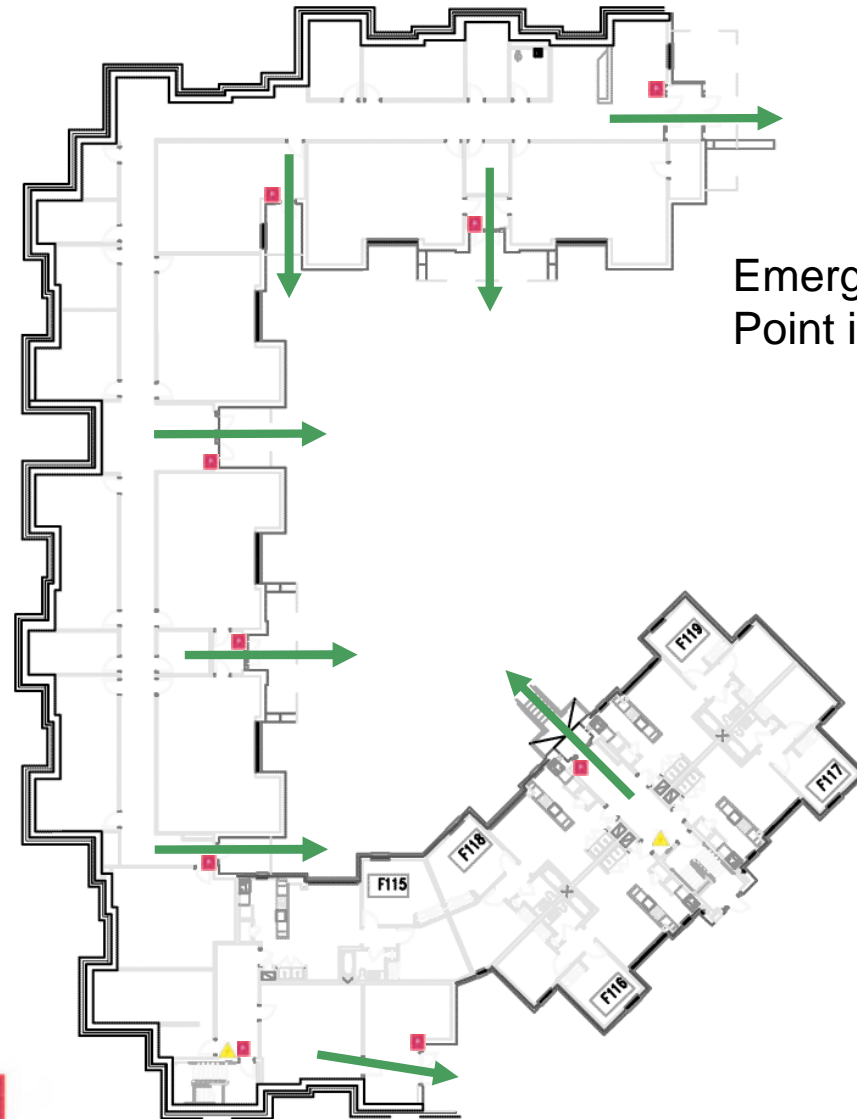

Tenth and Home Apts. - Bldg F

First Floor

Emergency Evacuation Assembly Point is at the Bldg A/B Courtyard

For emergency access contact the duty staff pager at 404-533-7197 or the Campus police at 404-894-2500.

FIRE EXTINGUISHER FIRE PULL BOX

Tenth and Home Apts. - Bldg F

Second Floor

Emergency Evacuation Assembly Point is at the Bldg A/B Courtyard

For emergency access contact the duty staff pager at 404-533-7197 or the Campus police at 404-894-2500.

Tenth and Home Apts. - Bldg F

Third Floor

Emergency Evacuation Assembly Point is at the Bldg A/B Courtyard

For emergency access contact the duty staff pager at 404-533-7197 or the Campus police at 404-894-2500.