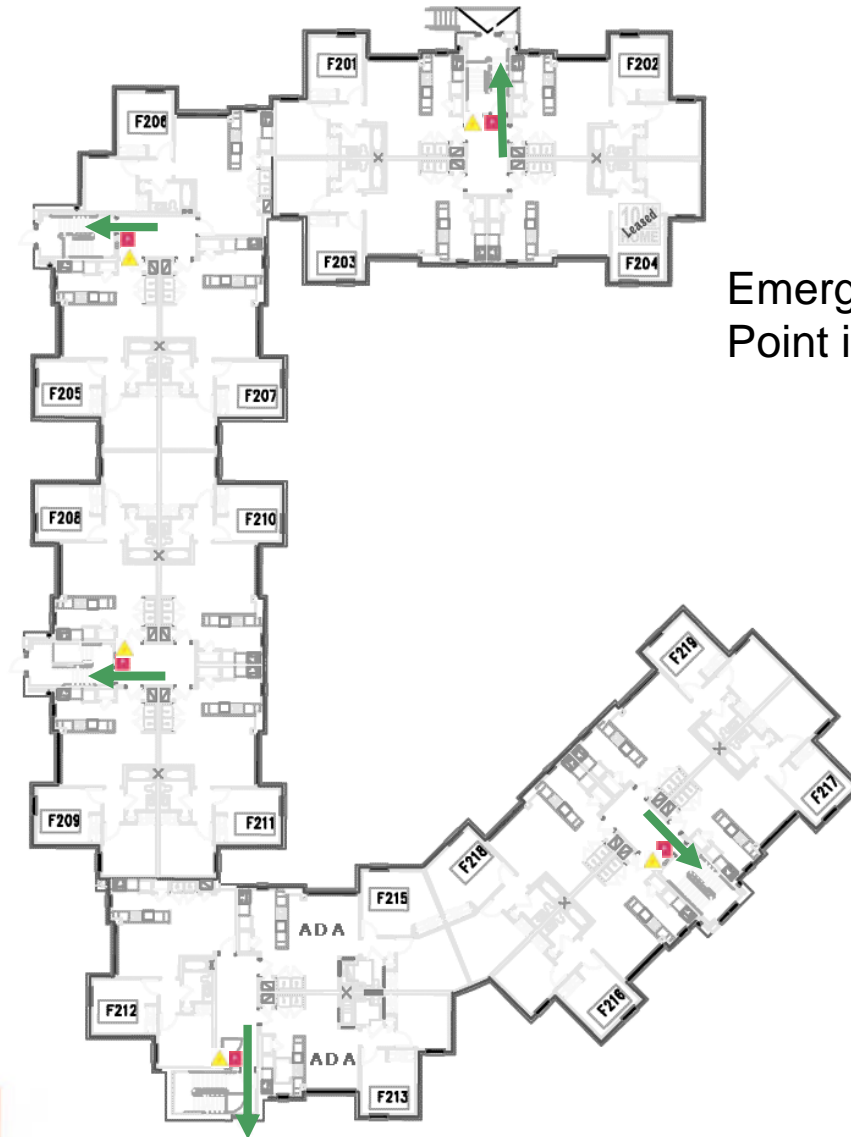

Tenth and Home Apts. - Bldg F

First Floor

Emergency Evacuation Assembly Point is at the Bldg A/B Courtyard

For emergency access contact the duty staff pager at 404-533-7197 or the Campus police at 404-894-2500.

FIRE EXTINGUISHER FIRE PULL BOX

Tenth and Home Apts. - Bldg F

Second Floor

Emergency Evacuation Assembly Point is at the Bldg A/B Courtyard

For emergency access contact the duty staff pager at 404-533-7197 or the Campus police at 404-894-2500.