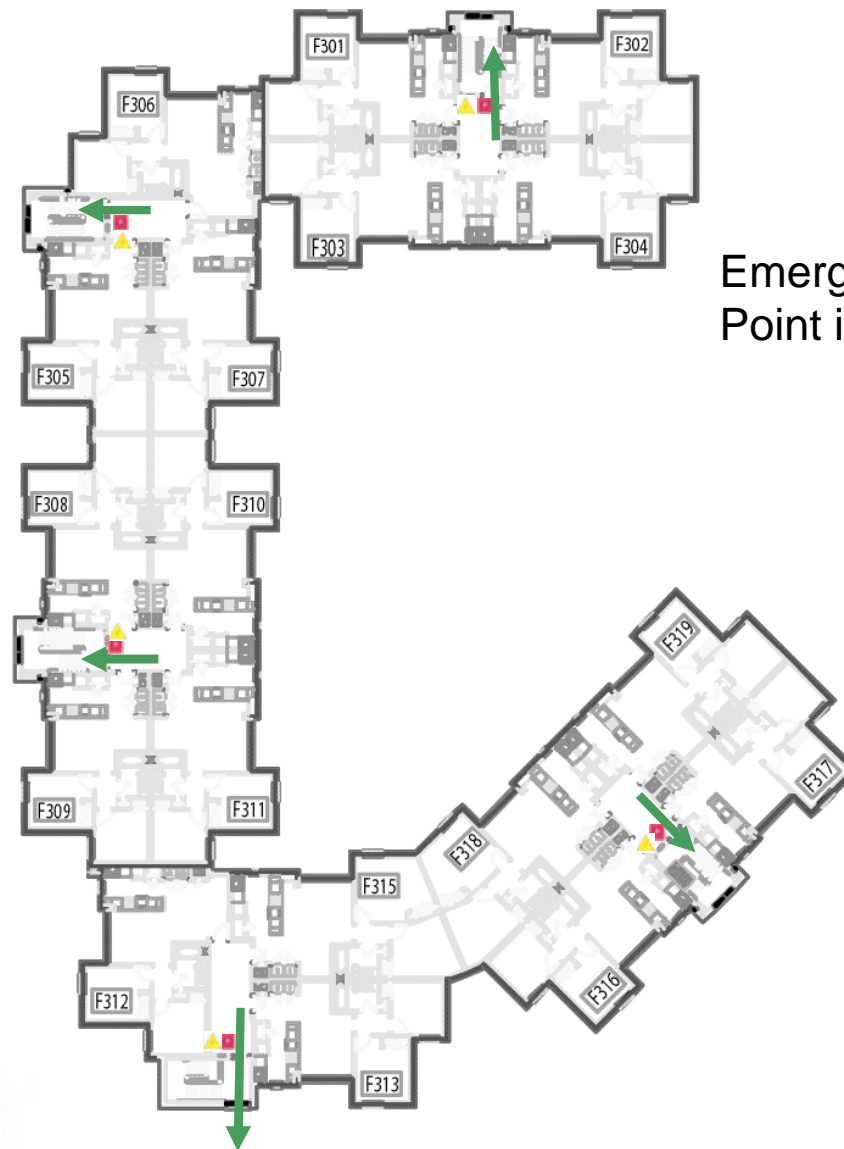

Tenth and Home Apts. - Bldg F

First Floor

Emergency Evacuation Assembly Point is at the Bldg A/B Courtyard

For emergency access contact the duty staff pager at 404-533-7197 or the Campus police at 404-894-2500.

FIRE EXTINGUISHER FIRE PULL BOX

Tenth and Home Apts. - Bldg F

Second Floor

Emergency Evacuation Assembly Point is at the Bldg A/B Courtyard

For emergency access contact the duty staff pager at 404-533-7197 or the Campus police at 404-894-2500.

Tenth and Home Apts. - Bldg F

Third Floor

Emergency Evacuation Assembly Point is at the Bldg A/B Courtyard

For emergency access contact the duty staff pager at 404-533-7197 or the Campus police at 404-894-2500.