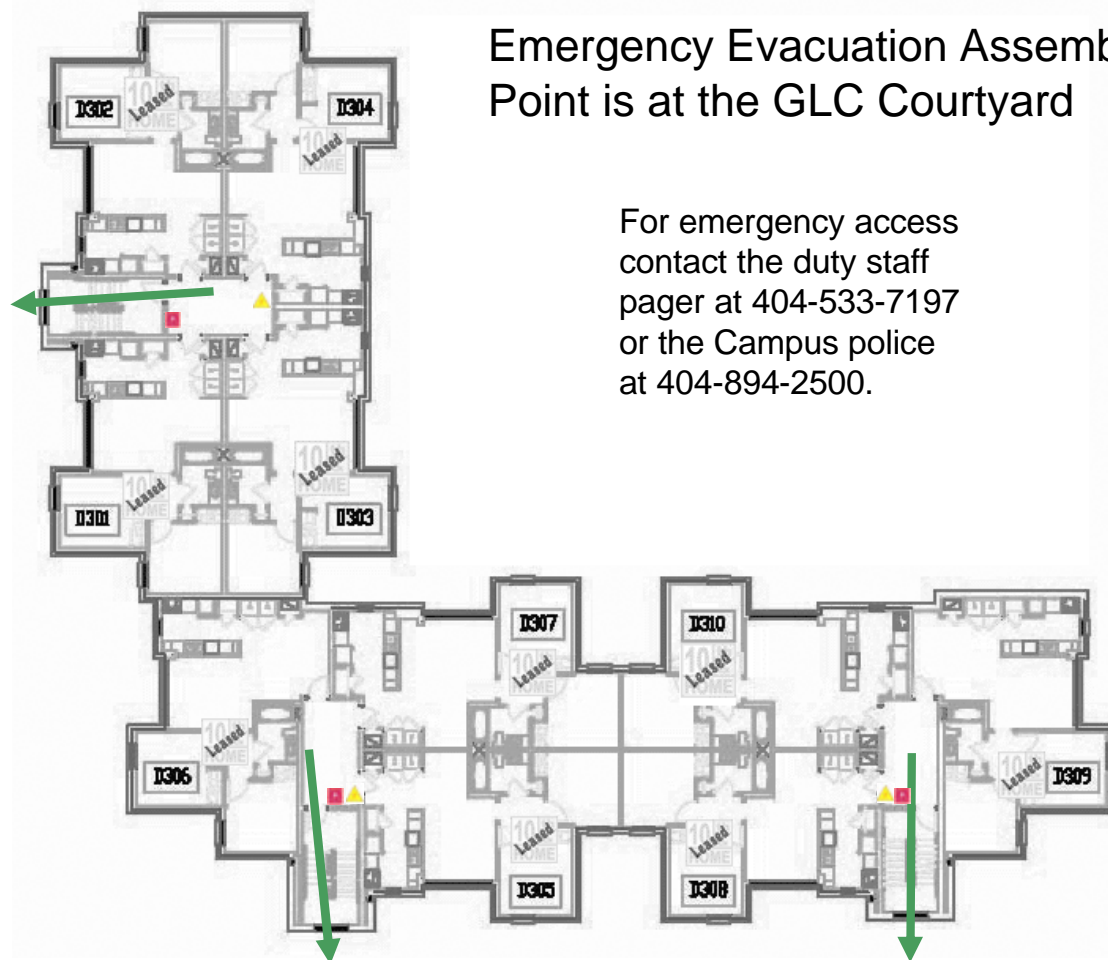

Tenth and Home Apts. - Bldg D

Third Floor

Emergency Evacuation Assembly Point is at the GLC Courtyard

For emergency access contact the duty staff pager at 404-533-7197 or the Campus police at 404-894-2500.