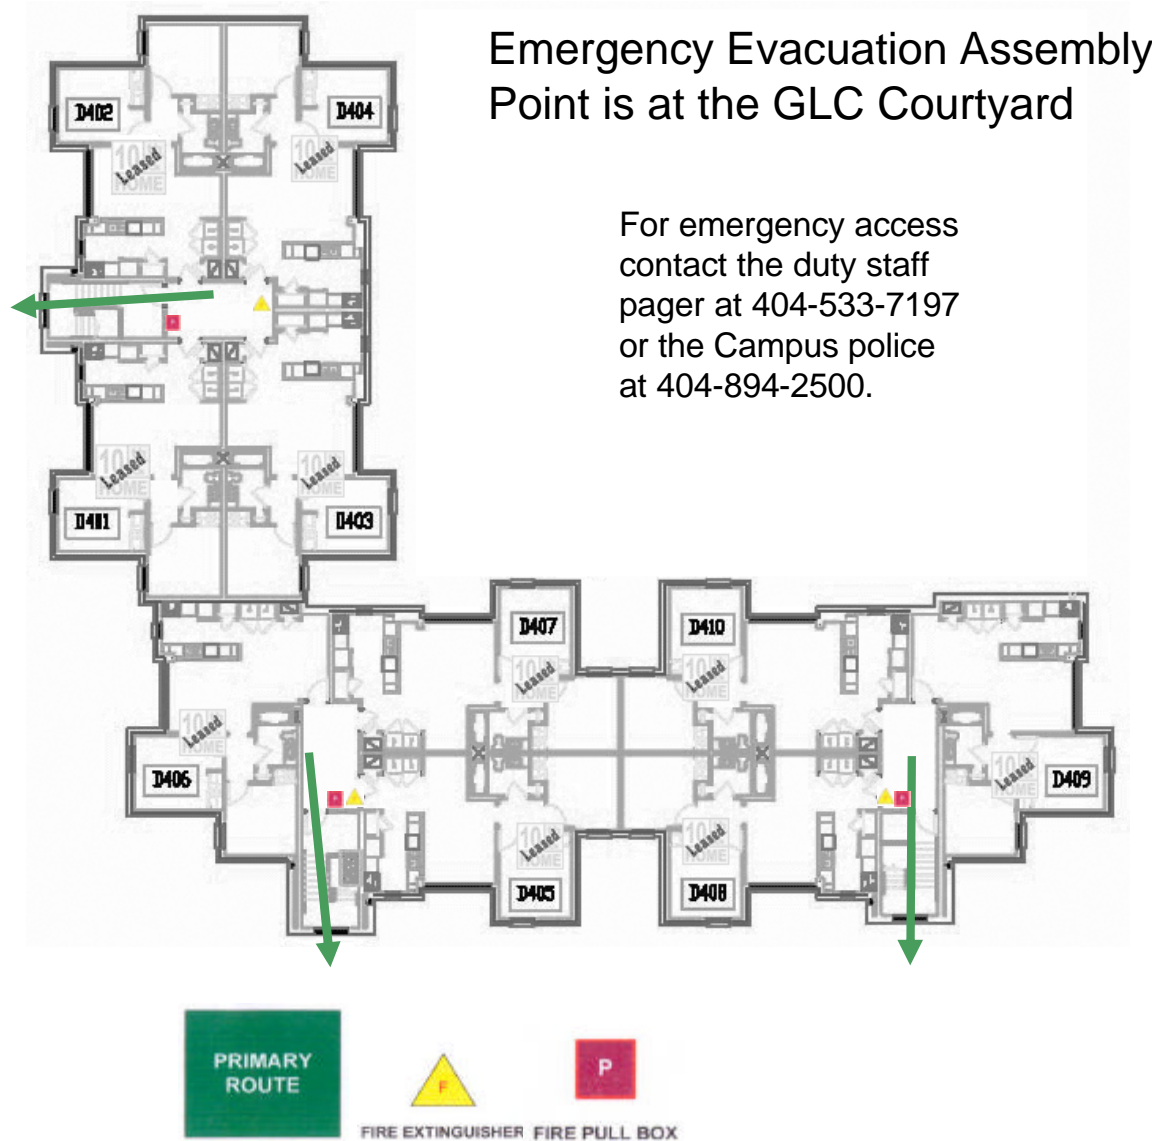

Tenth and Home Apts. - Bldg D

Fourth Floor

Emergency Evacuation Assembly Point is at the GLC Courtyard

For emergency access contact the duty staff pager at 404-533-7197 or the Campus police at 404-894-2500.