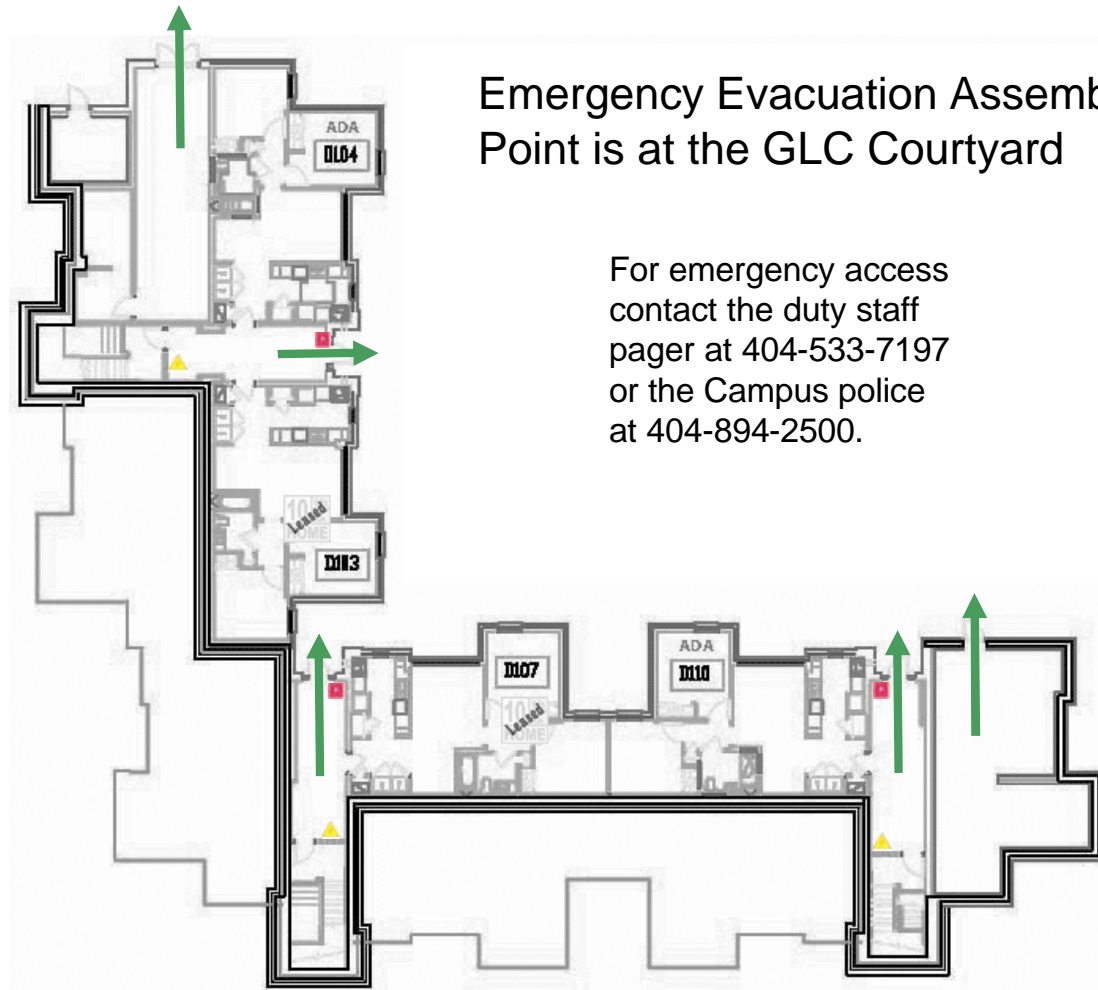

# Tenth and Home Apts. - Bldg D

## First Floor

Emergency Evacuation Assembly Point is at the GLC Courtyard

For emergency access contact the duty staff pager at 404-533-7197 or the Campus police at 404-894-2500.