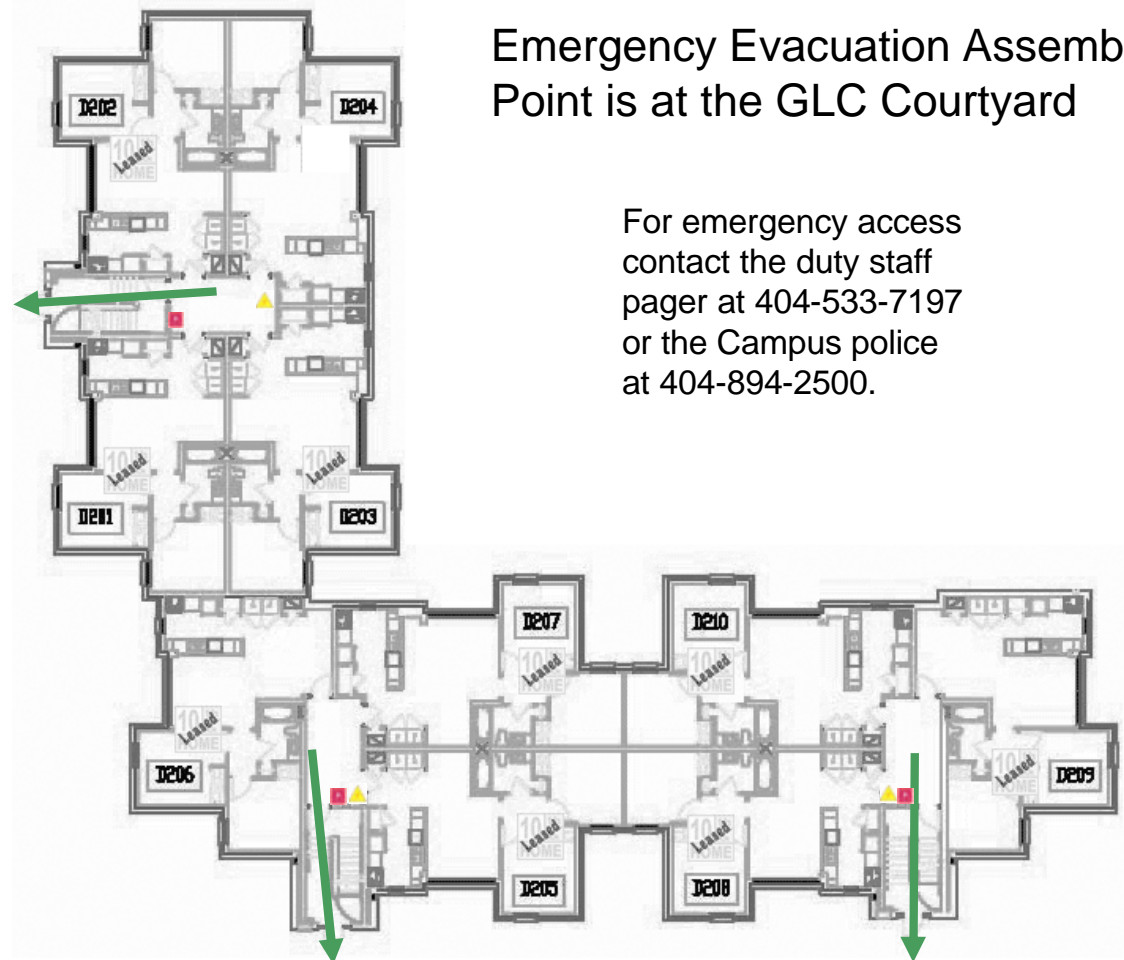

Tenth and Home Apts. - Bldg D

Second Floor

Emergency Evacuation Assembly Point is at the GLC Courtyard

For emergency access contact the duty staff pager at 404-533-7197 or the Campus police at 404-894-2500.