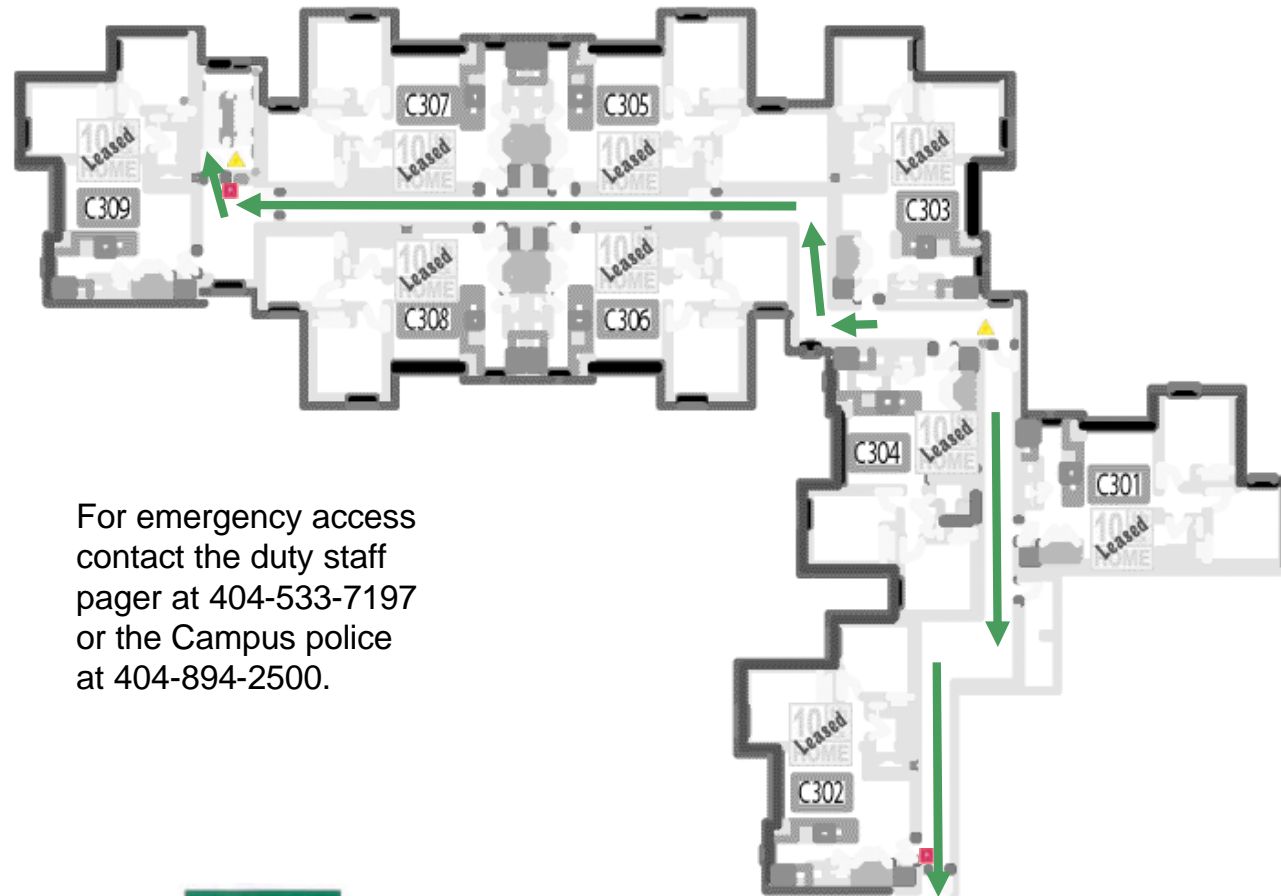

Tenth and Home Apts. - Bldg C

Third Floor

Emergency Evacuation Assembly Point is at the GLC Courtyard

For emergency access contact the duty staff pager at 404-533-7197 or the Campus police at 404-894-2500.