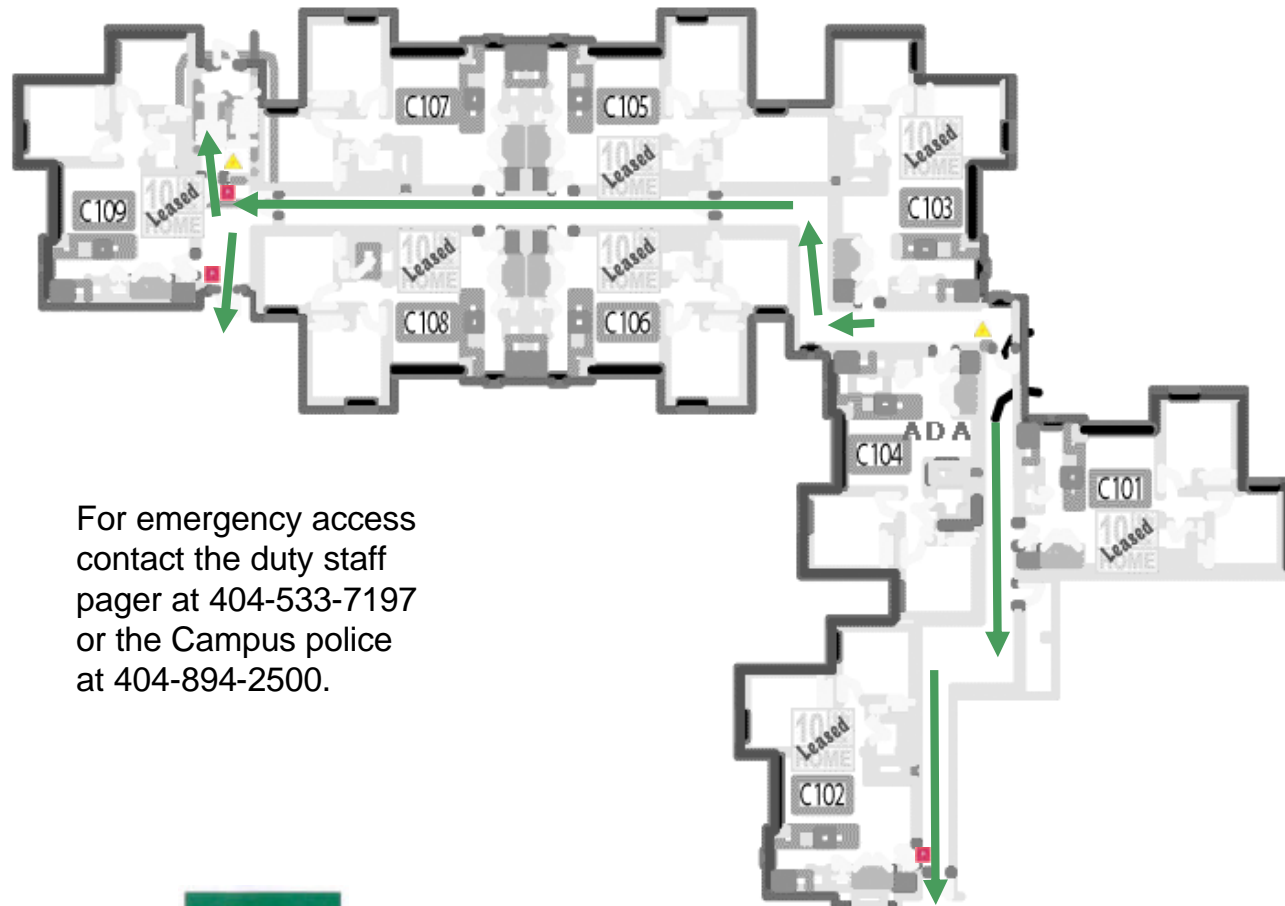

# Tenth and Home Apts. - Bldg C

## First Floor

Emergency Evacuation Assembly Point is at the GLC Courtyard

For emergency access contact the duty staff pager at 404-533-7197 or the Campus police at 404-894-2500.