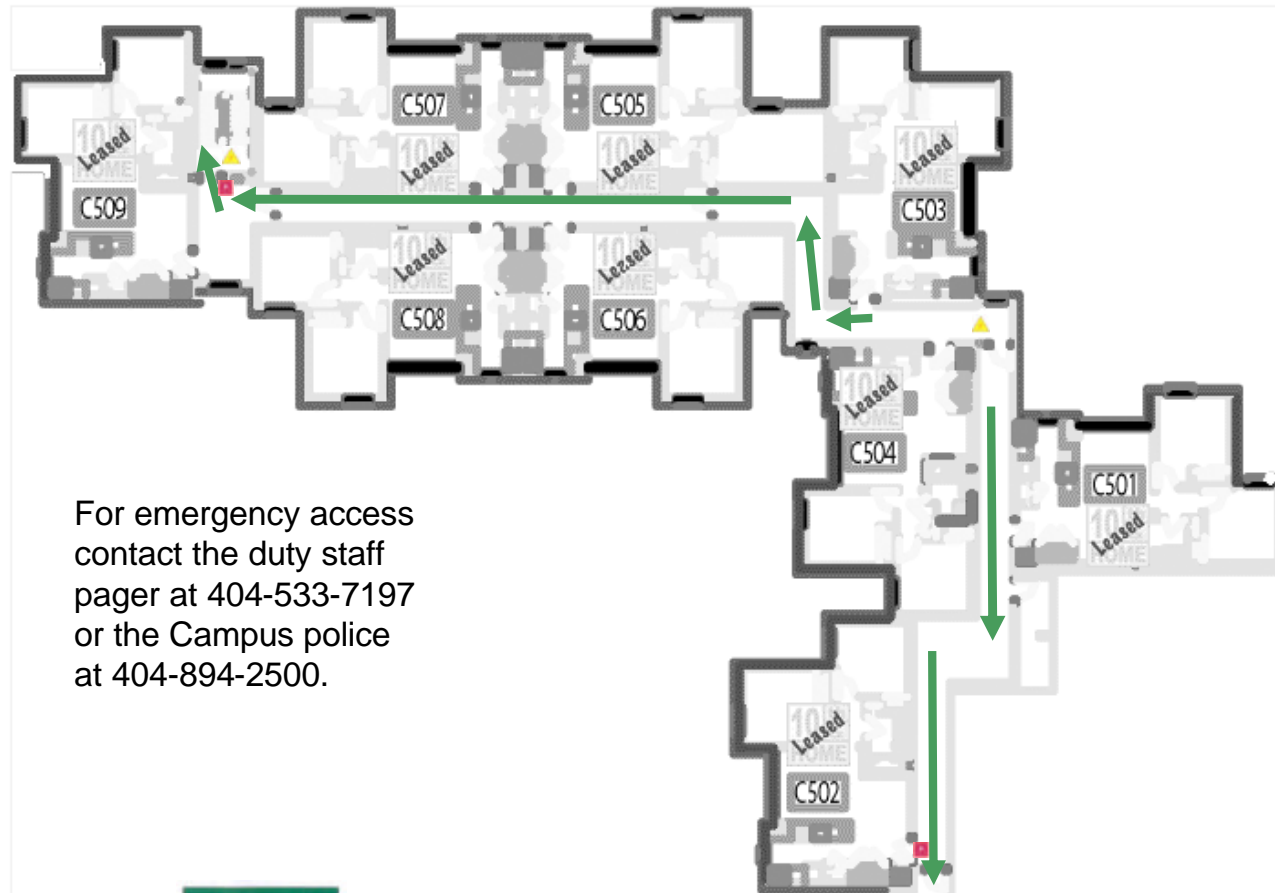

Tenth and Home Apts. - Bldg C

Fifth Floor

Emergency Evacuation Assembly Point is at the GLC Courtyard

For emergency access contact the duty staff pager at 404-533-7197 or the Campus police at 404-894-2500.