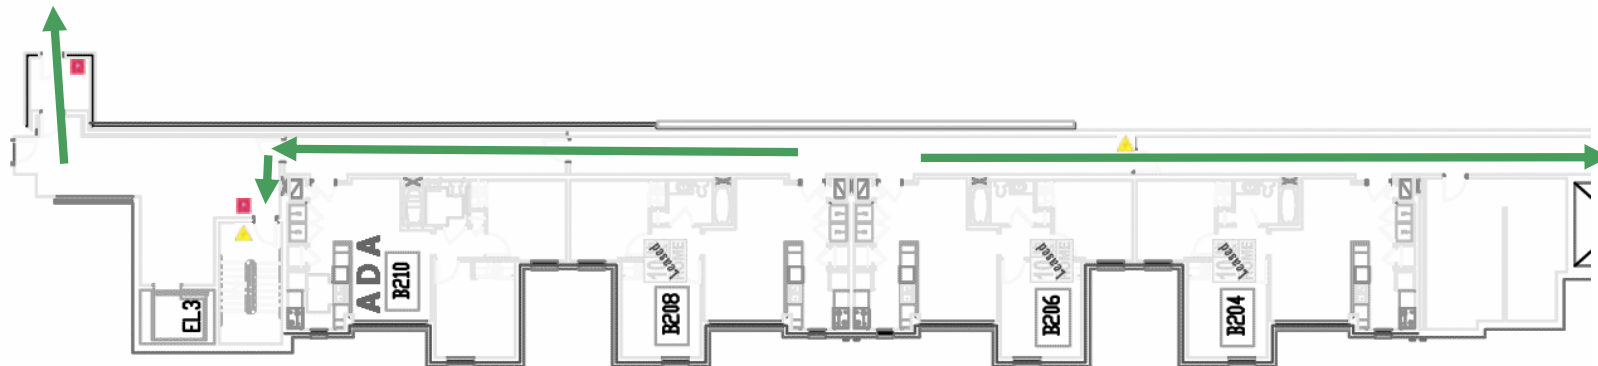

Tenth and Home Apts. - Bldg B

Second Floor

Emergency Evacuation Assembly Point is at the GLC Courtyard

For emergency access contact the duty staff pager at 404-533-7197 or the Campus police at 404-894-2500.