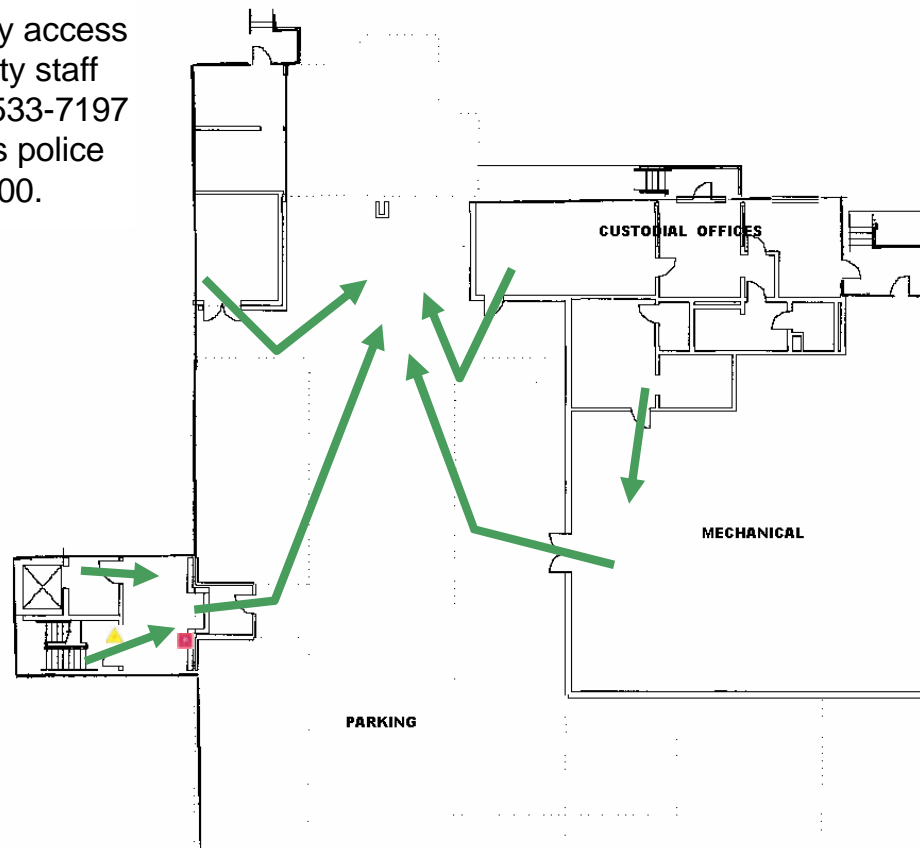

# Tenth and Home Apts. - Bldg B

## Ground Floor

For emergency access contact the duty staff pager at 404-533-7197 or the Campus police at 404-894-2500.

Emergency Evacuation Assembly Point is at the GLC Courtyard

## First Floor

For emergency access  
contact the duty staff  
pager at 404-533-7197  
or the Campus police  
at 404-894-2500.

CONC. RETAINING WALL

Emergency Evacuation Assembly  
Point is at the GLC Courtyard