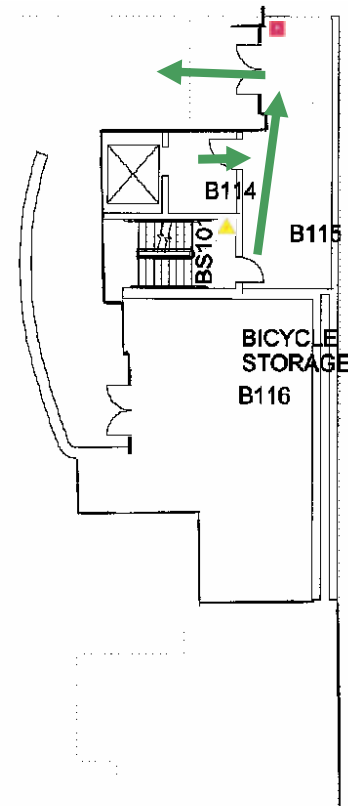

Tenth and Home Apts. - Bldg B

First Floor

For emergency access
contact the duty staff
pager at 404-533-7197
or the Campus police
at 404-894-2500.

CONC. RETAINING WALL

Emergency Evacuation Assembly
Point is at the GLC Courtyard

FIRE EXTINGUISHER FIRE PULL BOX