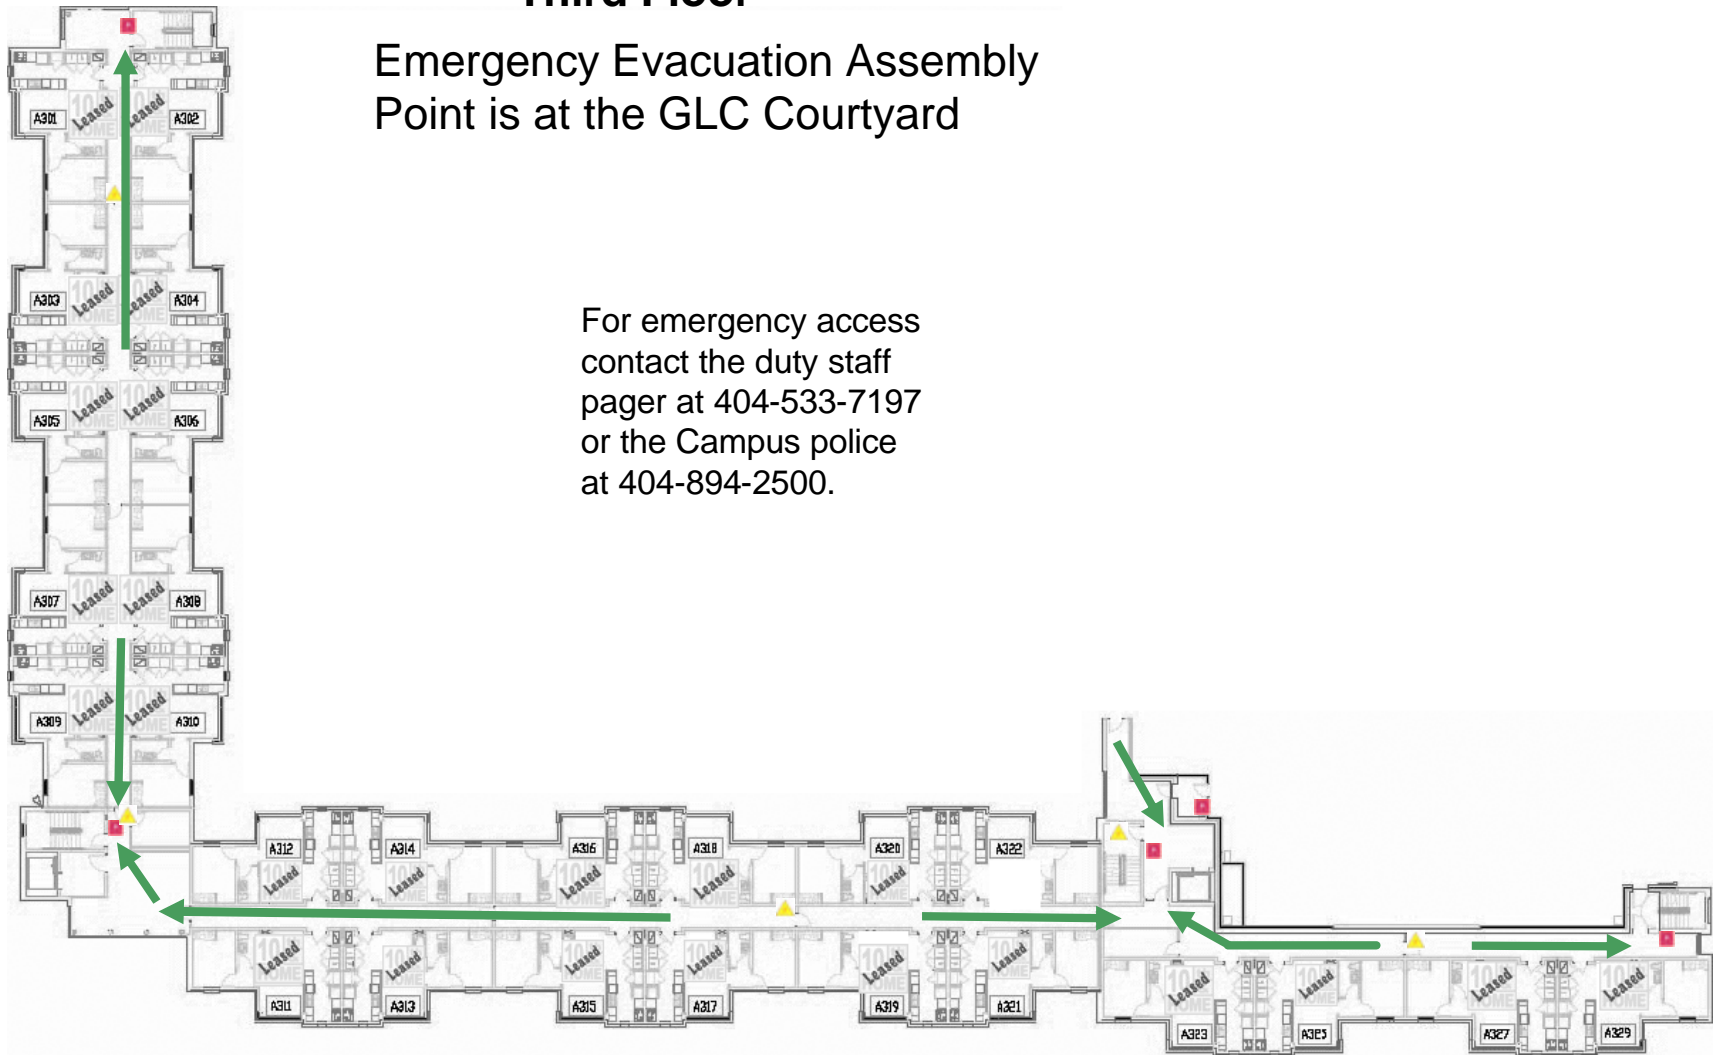

Tenth and Home Apts. - Bldg A

First Floor

Emergency Evacuation Assembly Point is at the GLC Courtyard

For emergency access contact the duty staff pager at 404-533-7197 or the Campus police at 404-894-2500.

FIRE EXTINGUISHER FIRE PULL BOX

Tenth and Home Apts. - Bldg A

Second Floor

Emergency Evacuation Assembly Point is at the GLC Courtyard

For emergency access contact the duty staff pager at 404-533-7197 or the Campus police at 404-894-2500.

Tenth and Home Apts. - Bldg A

Third Floor

Emergency Evacuation Assembly Point is at the GLC Courtyard

For emergency access contact the duty staff pager at 404-533-7197 or the Campus police at 404-894-2500.