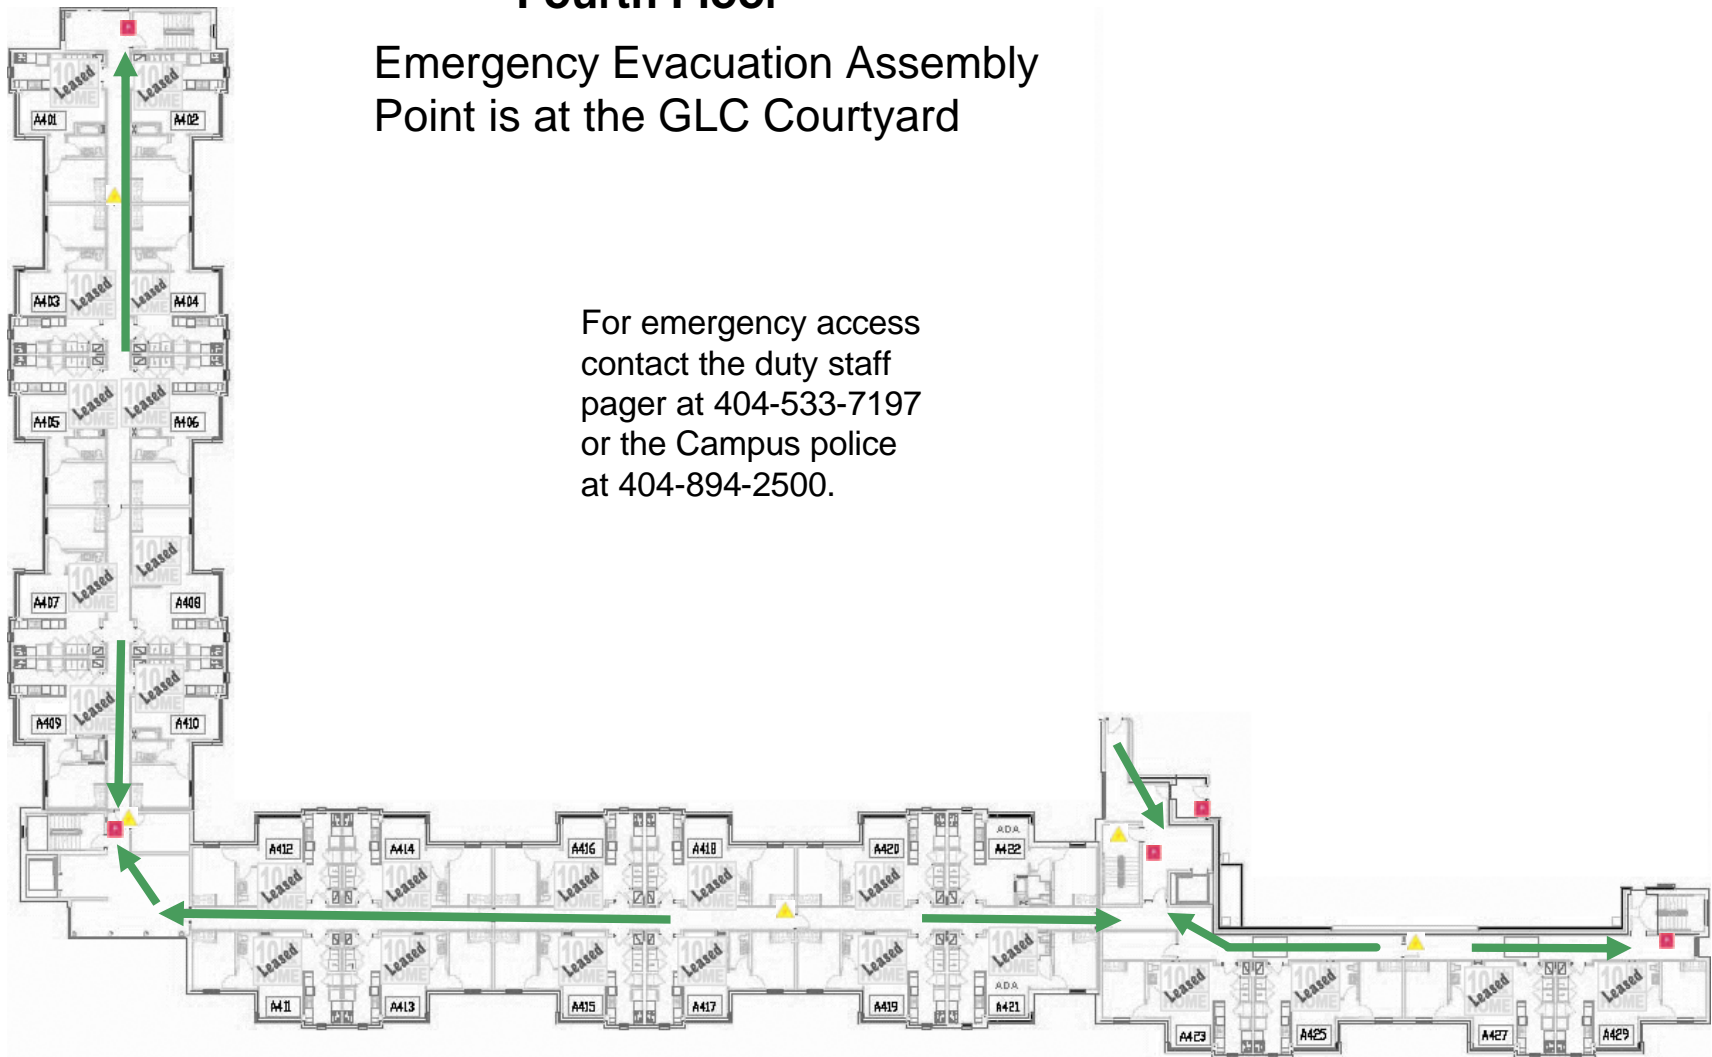

Tenth and Home Apts. - Bldg A

First Floor

Emergency Evacuation Assembly Point is at the GLC Courtyard

For emergency access contact the duty staff pager at 404-533-7197 or the Campus police at 404-894-2500.

FIRE EXTINGUISHER FIRE PULL BOX

Tenth and Home Apts. - Bldg A

Second Floor

Emergency Evacuation Assembly Point is at the GLC Courtyard

For emergency access contact the duty staff pager at 404-533-7197 or the Campus police at 404-894-2500.

Tenth and Home Apts. - Bldg A

Third Floor

Emergency Evacuation Assembly Point is at the GLC Courtyard

For emergency access contact the duty staff pager at 404-533-7197 or the Campus police at 404-894-2500.

FIRE EXTINGUISHER FIRE PULL BOX

Tenth and Home Apts. - Bldg A

Fourth Floor

Emergency Evacuation Assembly Point is at the GLC Courtyard

For emergency access contact the duty staff pager at 404-533-7197 or the Campus police at 404-894-2500.