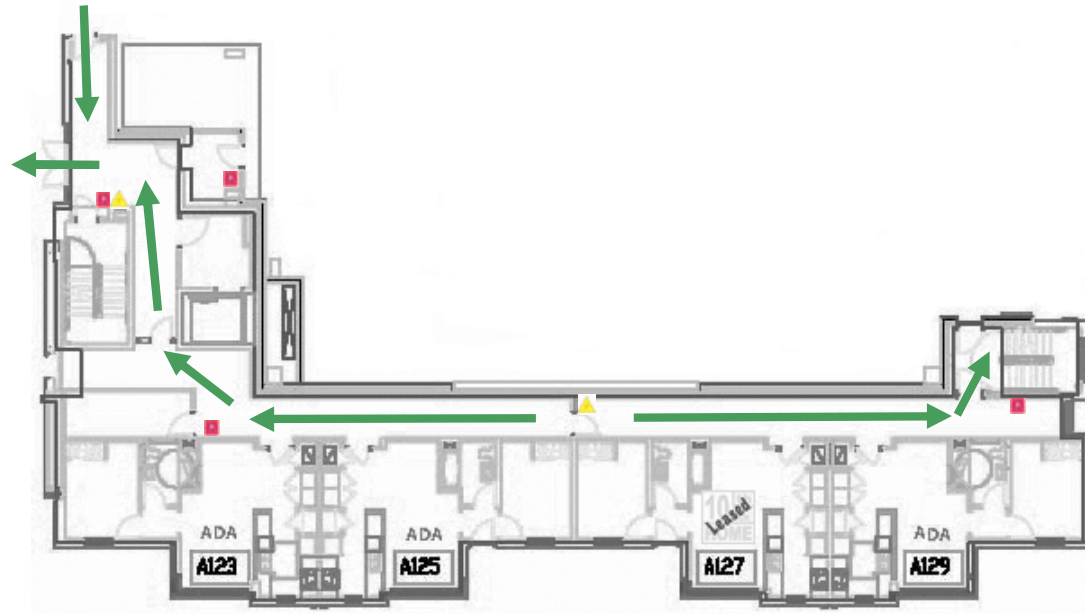

Tenth and Home Apts. - Bldg A

First Floor

Emergency Evacuation Assembly Point is at the GLC Courtyard

For emergency access contact the duty staff pager at 404-533-7197 or the Campus police at 404-894-2500.

FIRE EXTINGUISHER FIRE PULL BOX

Tenth and Home Apts. - Bldg A

Second Floor

Emergency Evacuation Assembly Point is at the GLC Courtyard

For emergency access contact the duty staff pager at 404-533-7197 or the Campus police at 404-894-2500.

Tenth and Home Apts. - Bldg A

Third Floor

Emergency Evacuation Assembly Point is at the GLC Courtyard

For emergency access contact the duty staff pager at 404-533-7197 or the Campus police at 404-894-2500.

FIRE EXTINGUISHER FIRE PULL BOX

Tenth and Home Apts. - Bldg A

Fourth Floor

Emergency Evacuation Assembly Point is at the GLC Courtyard

For emergency access contact the duty staff pager at 404-533-7197 or the Campus police at 404-894-2500.