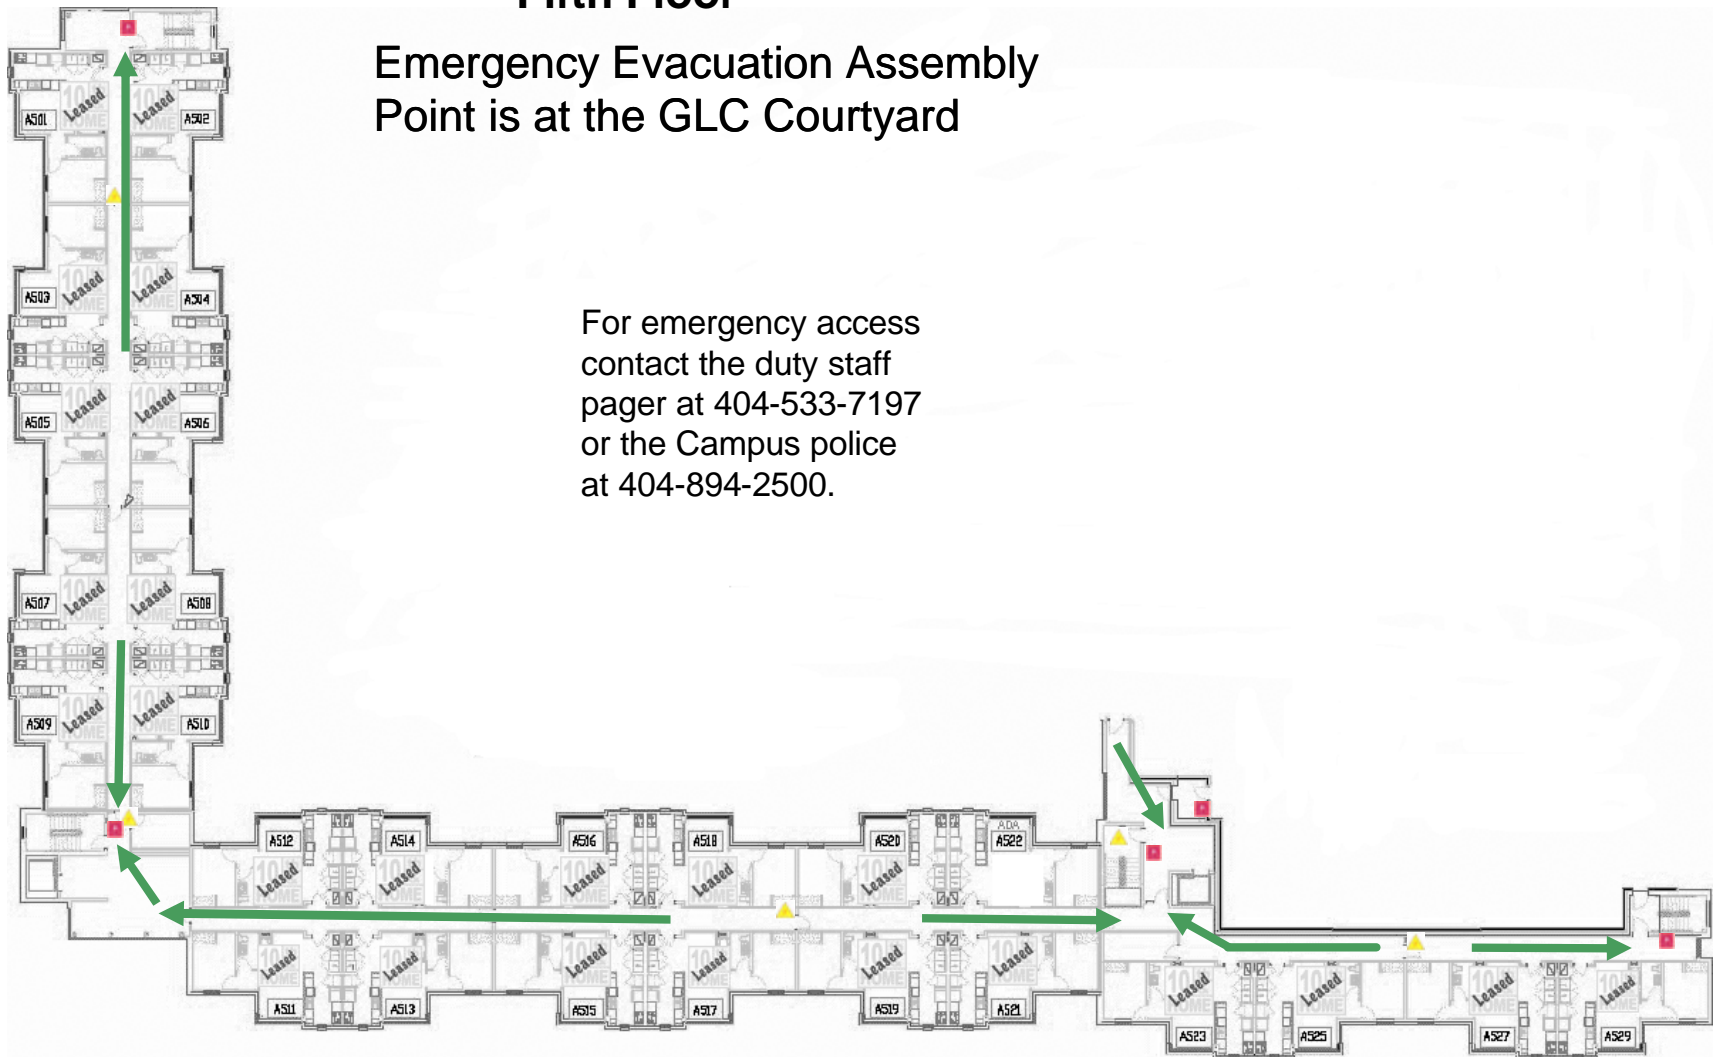

PRIMARY ROUTE

FIRE EXTINGUISHER FIRE PULL BOX

Tenth and Home Apts. - Bldg A

Fifth Floor

Emergency Evacuation Assembly Point is at the GLC Courtyard

For emergency access contact the duty staff pager at 404-533-7197 or the Campus police at 404-894-2500.