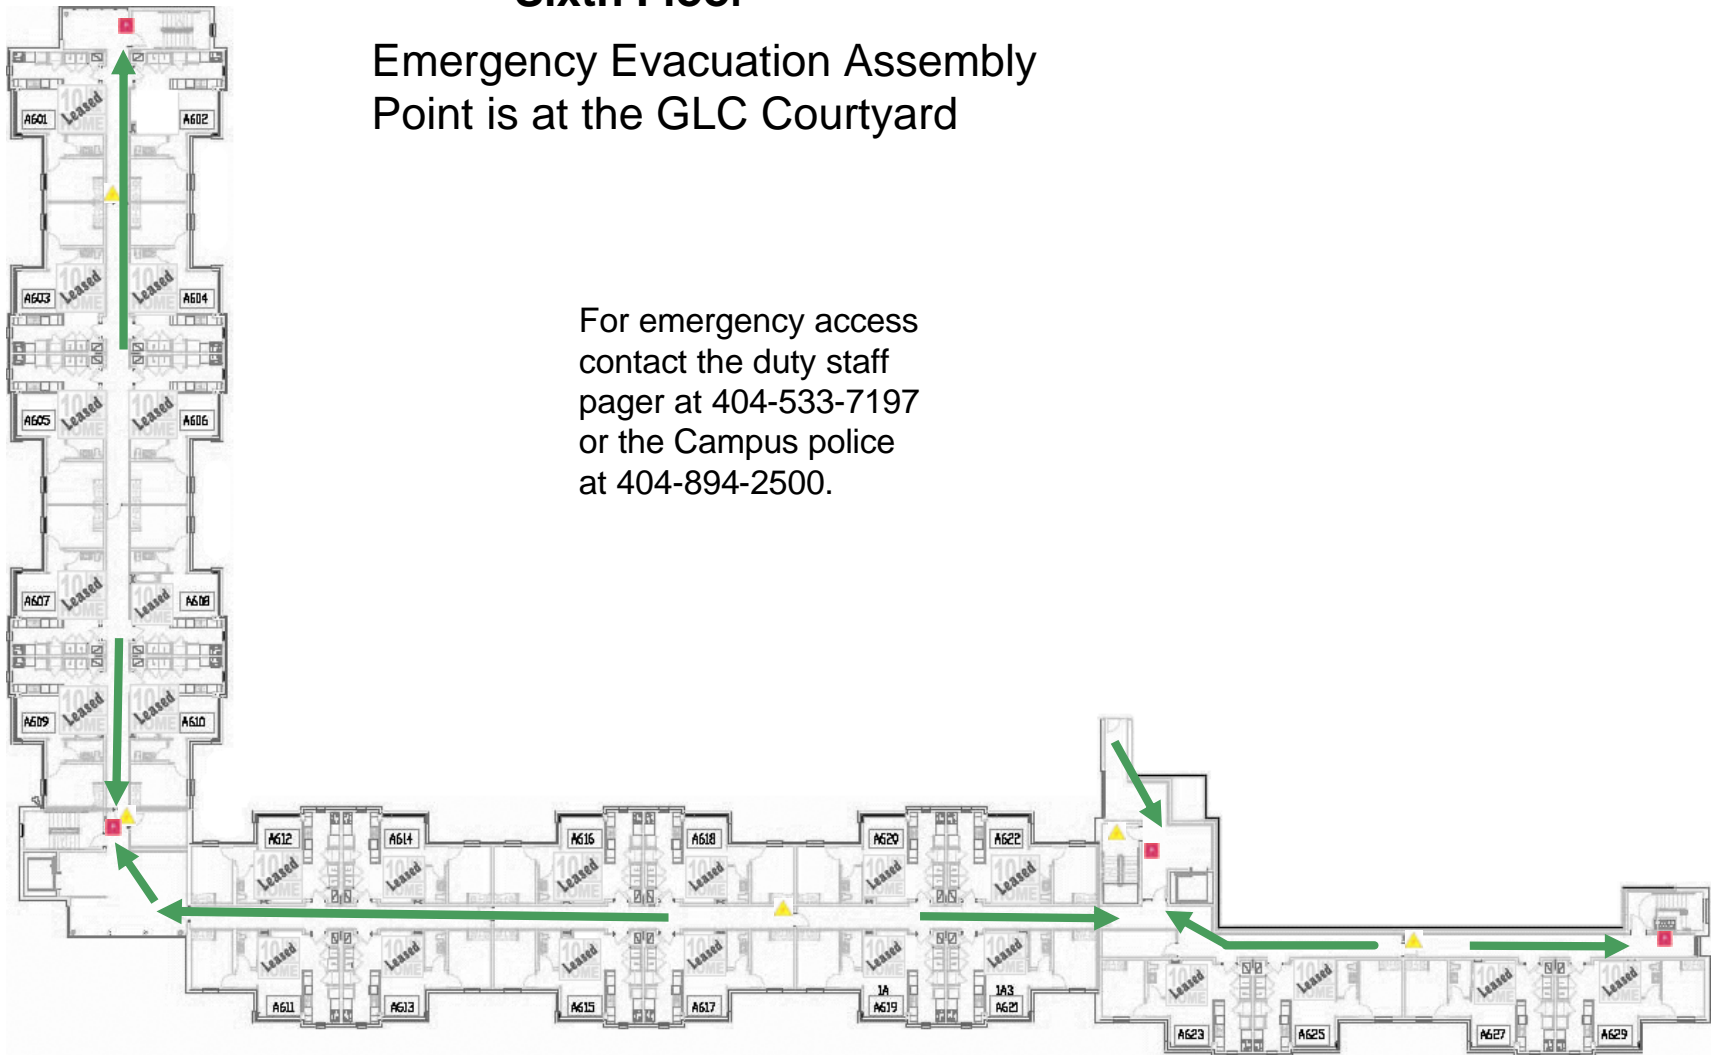

PRIMARY
ROUTE

FIRE EXTINGUISHER FIRE PULL BOX

Tenth and Home Apts. - Bldg A

Sixth Floor

Emergency Evacuation Assembly Point is at the GLC Courtyard

For emergency access contact the duty staff pager at 404-533-7197 or the Campus police at 404-894-2500.