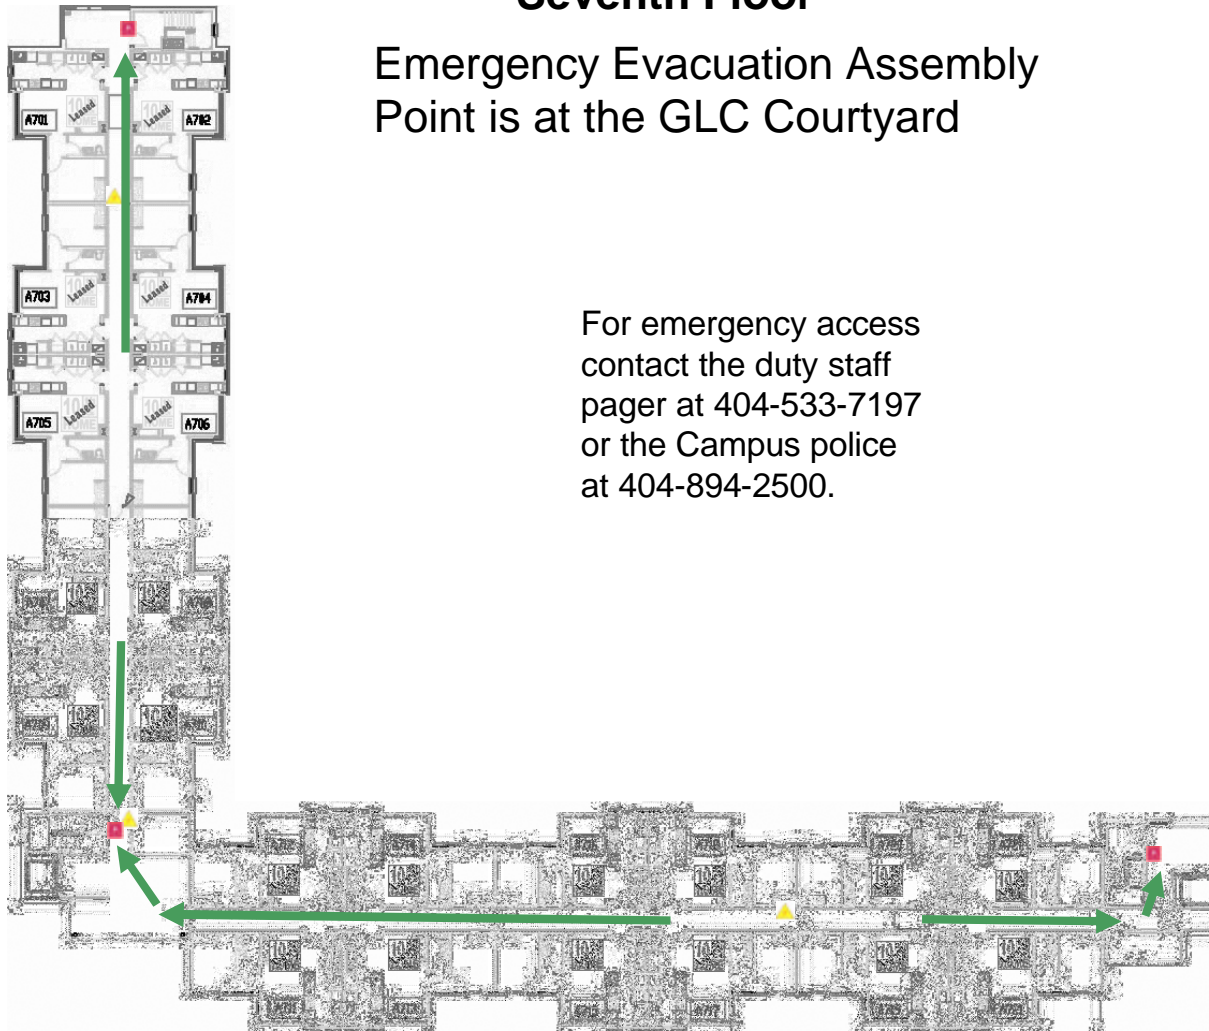

Tenth and Home Apts. - Bldg A

Seventh Floor

Emergency Evacuation Assembly Point is at the GLC Courtyard

For emergency access contact the duty staff pager at 404-533-7197 or the Campus police at 404-894-2500.

PRIMARY
ROUTE

FIRE EXTINGUISHER FIRE PULL BOX