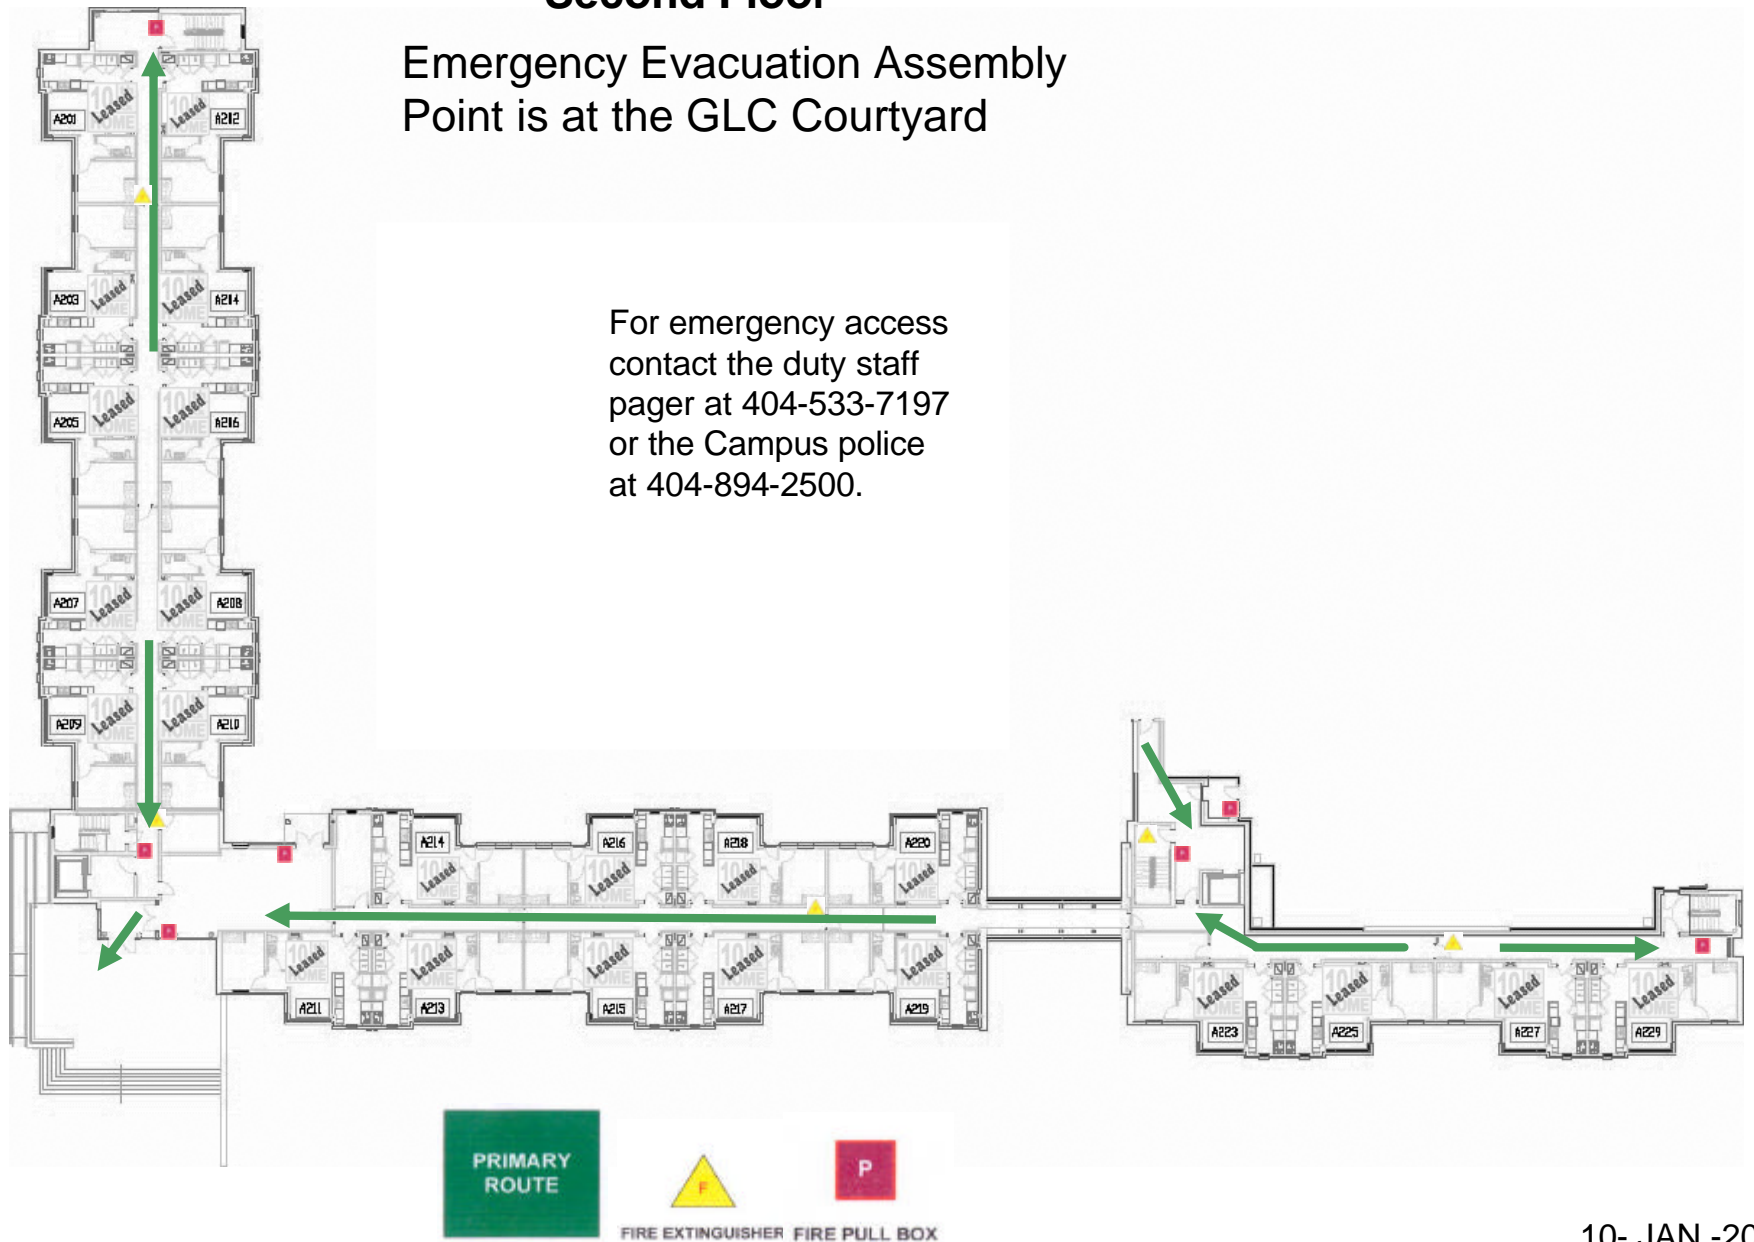

Tenth and Home Apts. - Bldg A

First Floor

Emergency Evacuation Assembly Point is at the GLC Courtyard

For emergency access contact the duty staff pager at 404-533-7197 or the Campus police at 404-894-2500.

FIRE EXTINGUISHER FIRE PULL BOX

Tenth and Home Apts. - Bldg A

Second Floor

Emergency Evacuation Assembly Point is at the GLC Courtyard

For emergency access contact the duty staff pager at 404-533-7197 or the Campus police at 404-894-2500.

Tenth and Home Apts. - Bldg A

Third Floor

Emergency Evacuation Assembly Point is at the GLC Courtyard

For emergency access contact the duty staff pager at 404-533-7197 or the Campus police at 404-894-2500.