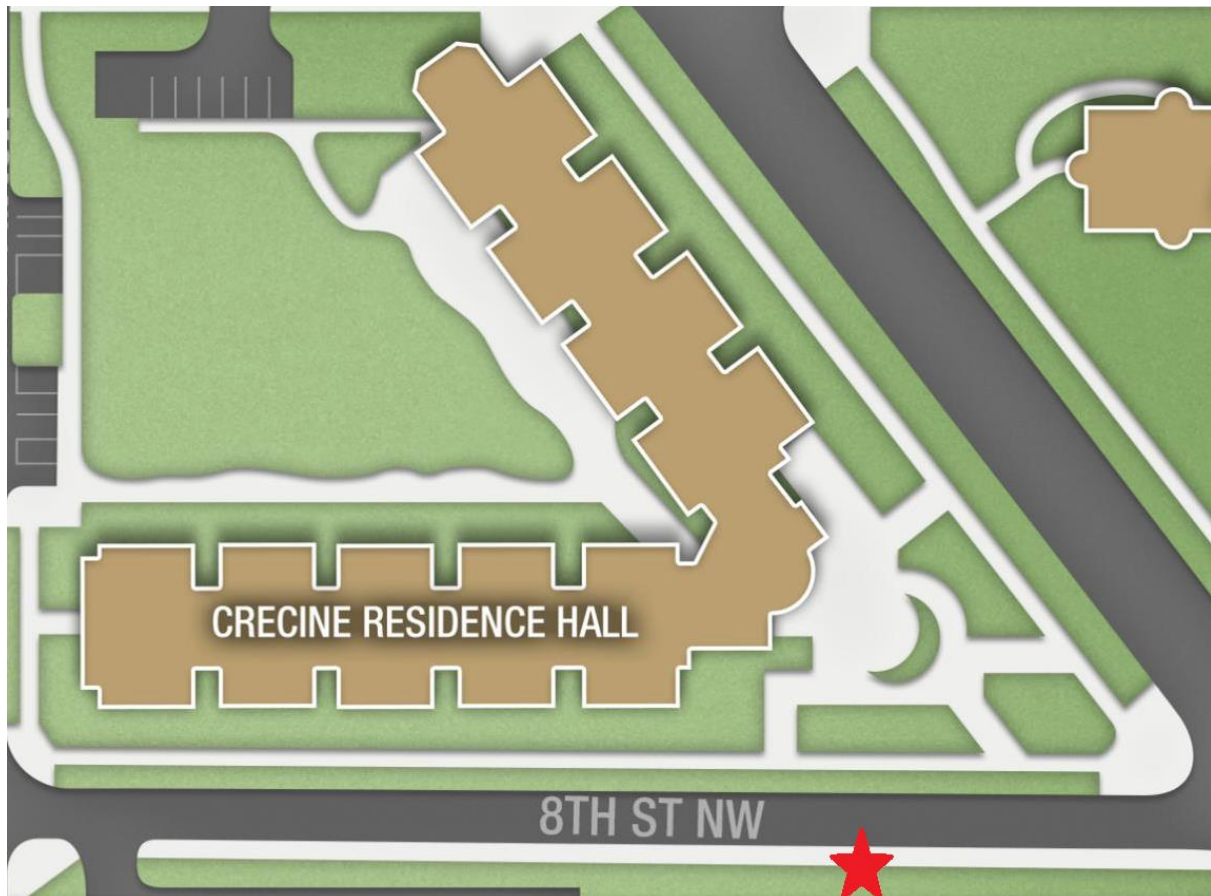

Emergency Procedures: Crecine Residence Hall

Fire

Report all fire alarms by calling our office at 404-894-2469 or after hours at 404-428-6752. Assemble at the evacuation spot and begin taking role. Our staff will ask you if you see any signs of smoke or fire, and if everyone is present and accounted for. A roster can be provided to your group if needed. Afterwards, we will dispatch a staff member, Georgia Tech Police, and Atlanta Fire Department to the scene. Our staff will be wearing a safety vest for easy identification and will check-in to make sure all guests evacuated the building. Do not re-enter the building until it is deemed safe by emergency officials.

Emergency Evacuation Location: Across 8th Street by the Red/Blue bus stop