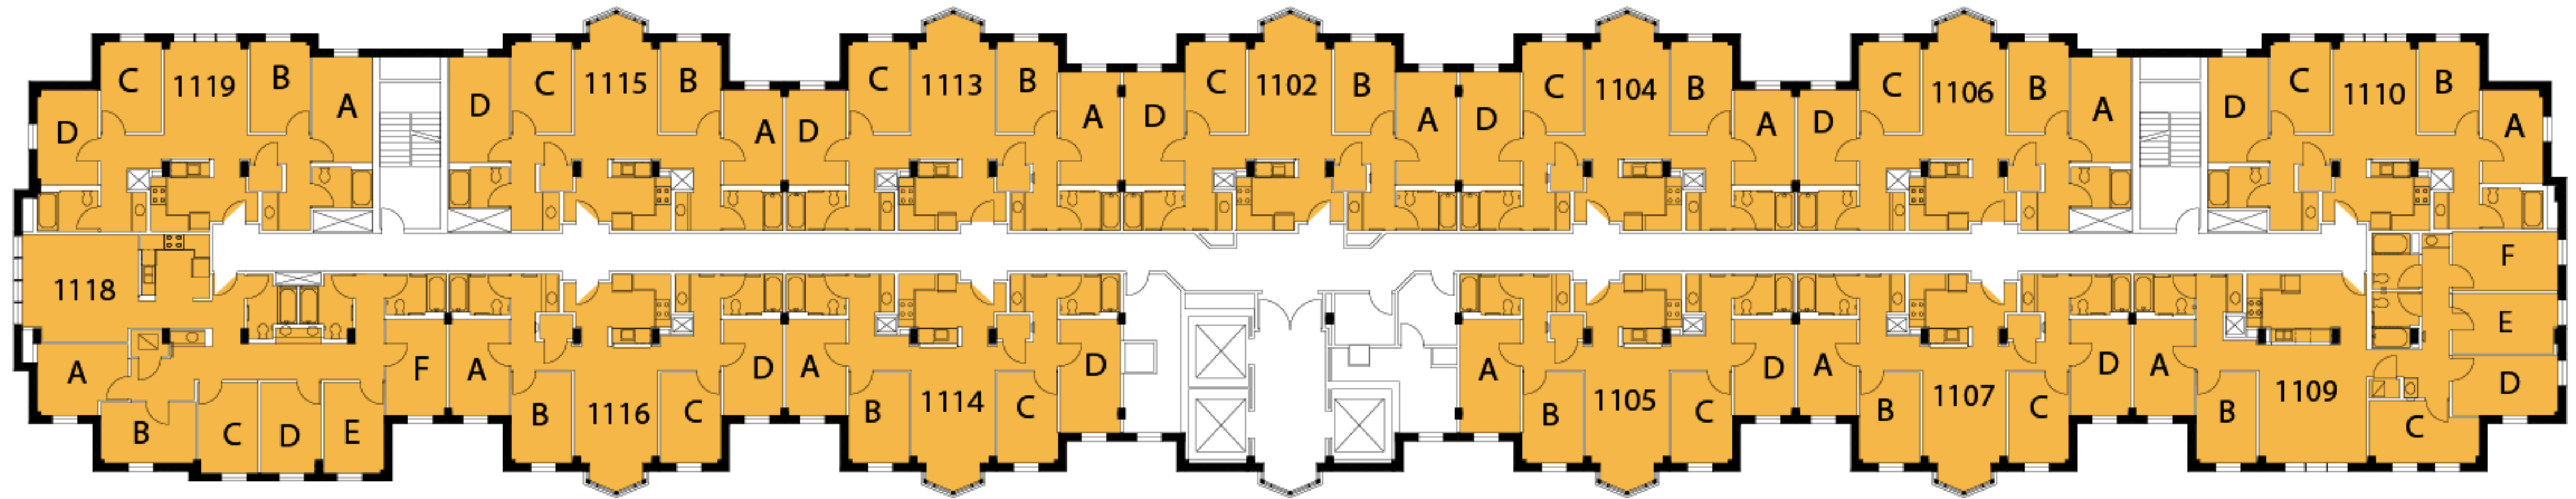

North Avenue Apartments East 11th Floor

CENTENNIAL OLYMPIC PARK DR

NORTH AVE

KEY DIAGRAM

* HOUSING OFFICE

185