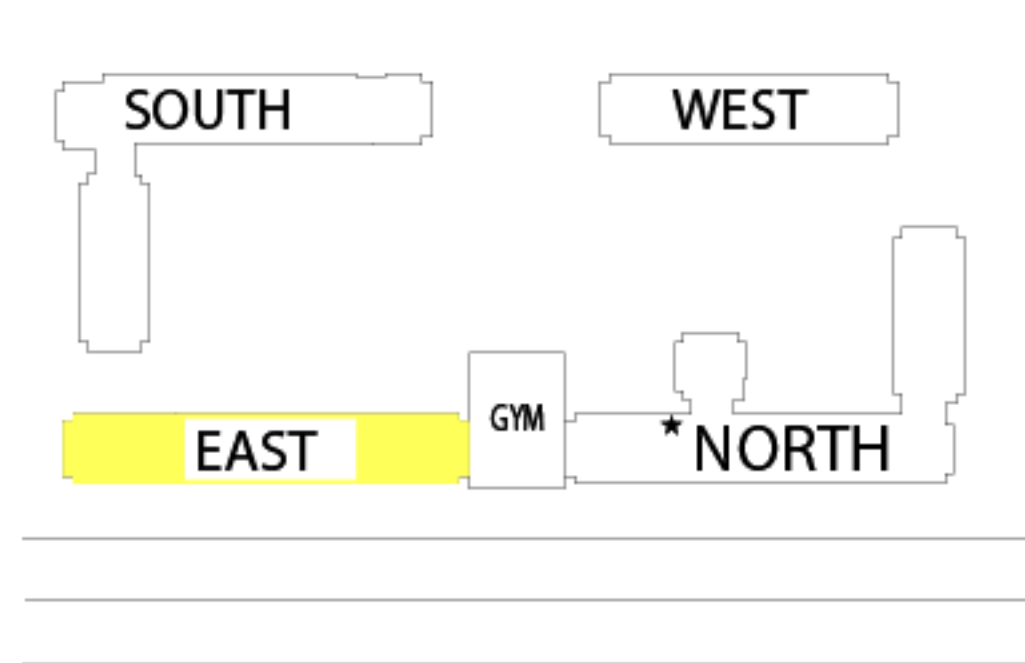

North Avenue Apartments East 11th Floor

CENTENNIAL OLYMPIC PARK DR

NORTH AVE

KEY DIAGRAM

* HOUSING OFFICE

185