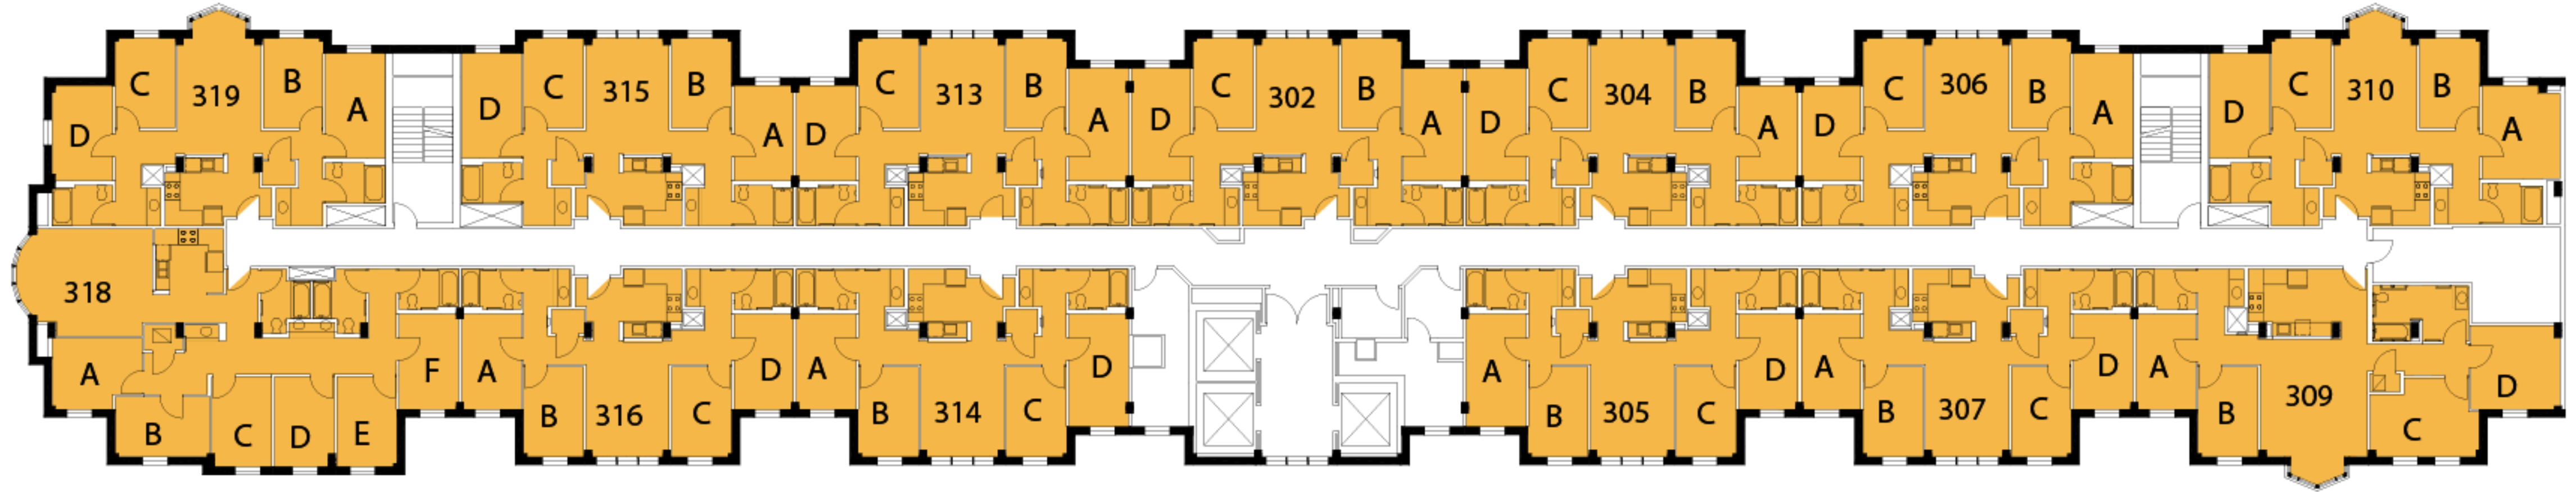

North Avenue Apartments East 3rd Floor

CENTENNIAL OLYMPIC PARK DR

NORTH AVE

KEY DIAGRAM

* HOUSING OFFICE