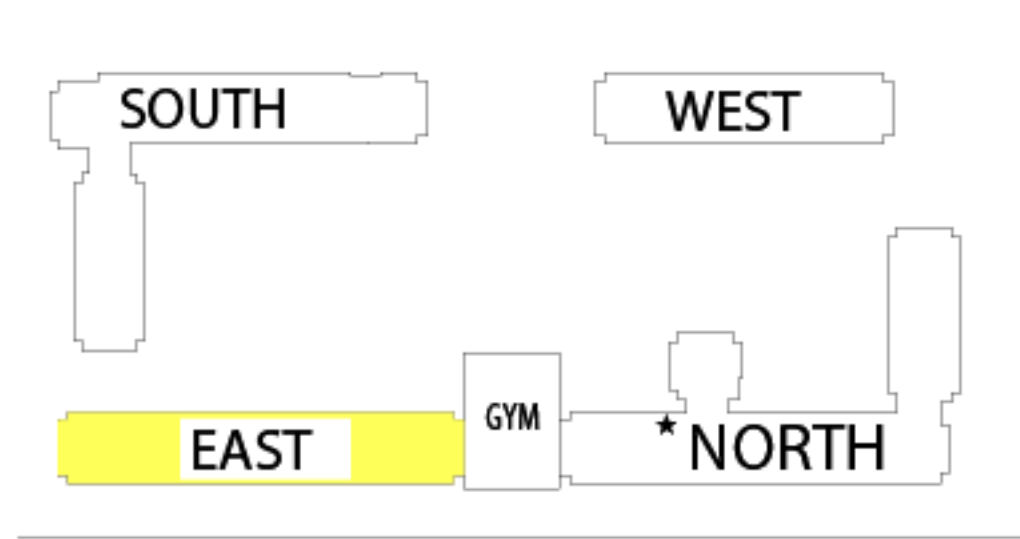

North Avenue Apartments East 3rd Floor

CENTENNIAL OLYMPIC PARK DR

NORTH AVE

KEY DIAGRAM

* HOUSING OFFICE