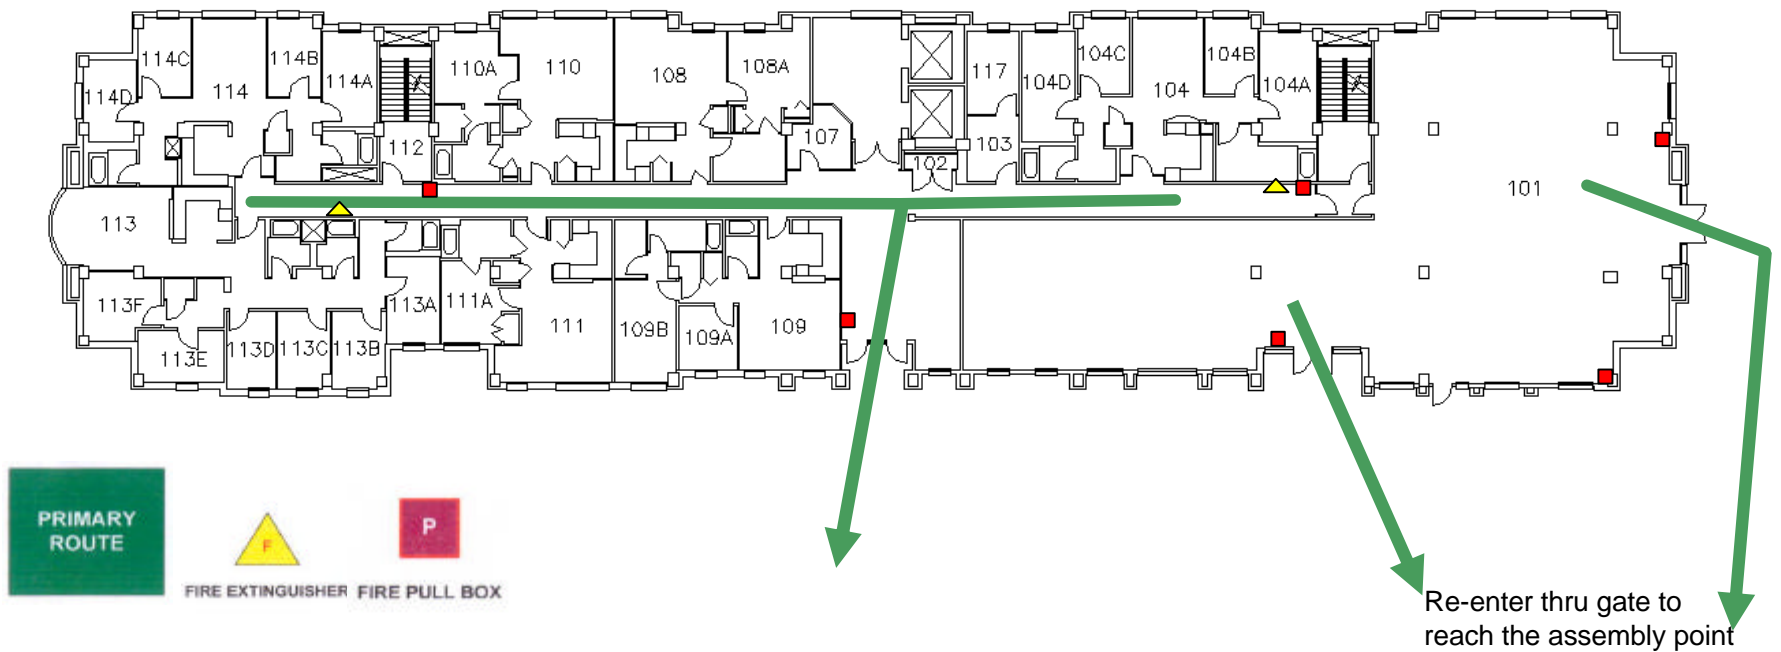

North Ave Apt West

First Floor

Emergency Evacuation
 Assembly Point is the upper courtyard, open area near the tower elevator

For emergency access contact the duty staff pager at 404-533-7197 or the Campus police at 404-894-2500.

North Ave Apt West Second Floor

Emergency Evacuation
Assembly Point is the upper
courtyard, open area near the
tower elevator

For emergency access
contact the duty staff pager at
404-533-7197 or the Campus
police at 404-894-2500.

FIRE EXTINGUISHER FIRE PULL BOX

North Ave Apt West Third Floor

Emergency Evacuation
Assembly Point is the upper
courtyard, open area near the
tower elevator

For emergency access
contact the duty staff pager at
404-533-7197 or the Campus
police at 404-894-2500.