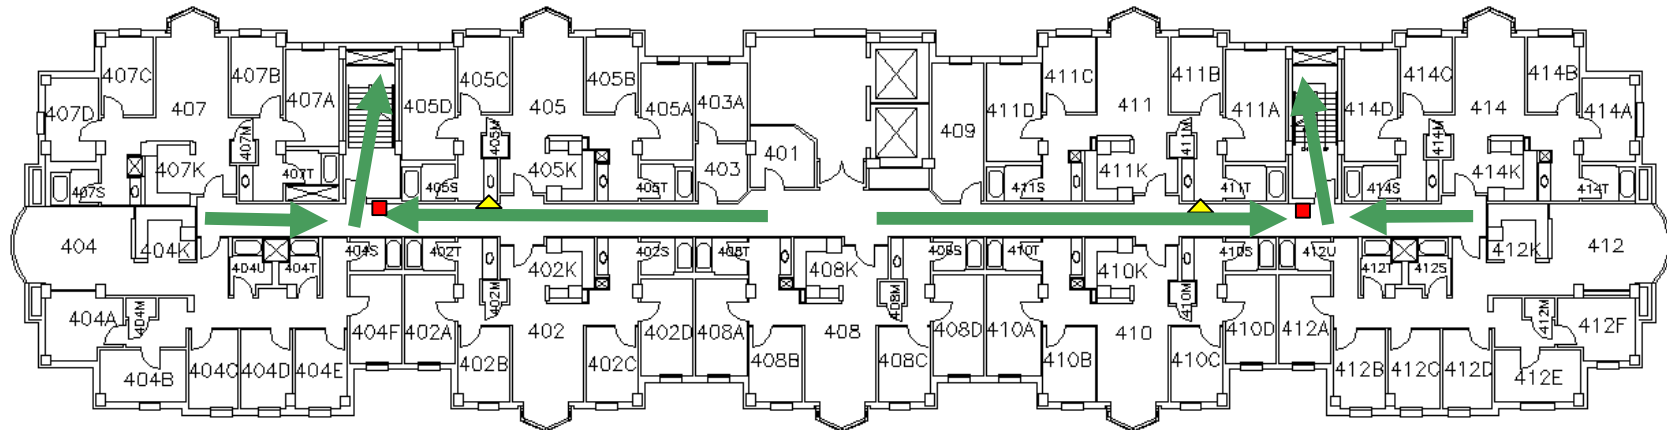

North Ave Apt West Second Floor

Emergency Evacuation
Assembly Point is the upper
courtyard, open area near the
tower elevator

For emergency access
contact the duty staff pager at
404-533-7197 or the Campus
police at 404-894-2500.

FIRE EXTINGUISHER FIRE PULL BOX

North Ave Apt West Third Floor

Emergency Evacuation
Assembly Point is the upper
courtyard, open area near the
tower elevator

For emergency access
contact the duty staff pager at
404-533-7197 or the Campus
police at 404-894-2500.

FIRE EXTINGUISHER FIRE PULL BOX

North Ave Apt West Fourth Floor

Emergency Evacuation
Assembly Point is the upper
courtyard, open area near the
tower elevator

For emergency access
contact the duty staff pager at
404-533-7197 or the Campus
police at 404-894-2500.