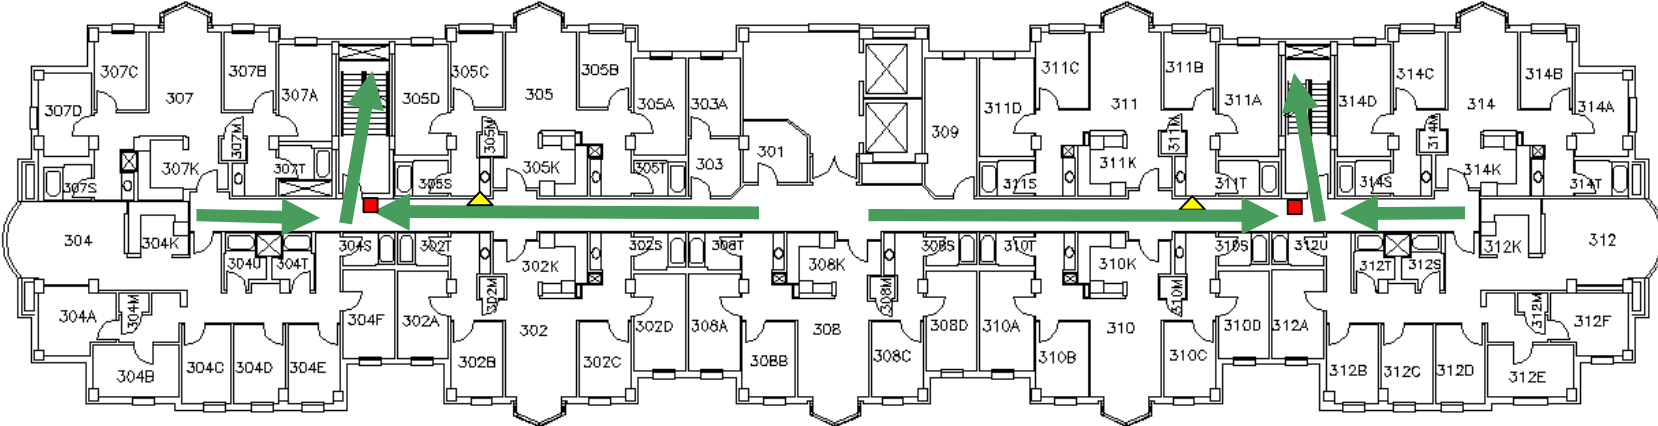

North Ave Apt West

First Floor

Emergency Evacuation
 Assembly Point is the upper courtyard, open area near the tower elevator

For emergency access contact the duty staff pager at 404-533-7197 or the Campus police at 404-894-2500.

North Ave Apt West Second Floor

Emergency Evacuation
Assembly Point is the upper
courtyard, open area near the
tower elevator

For emergency access
contact the duty staff pager at
404-533-7197 or the Campus
police at 404-894-2500.

FIRE EXTINGUISHER FIRE PULL BOX

North Ave Apt West Third Floor

Emergency Evacuation
Assembly Point is the upper
courtyard, open area near the
tower elevator

For emergency access
contact the duty staff pager at
404-533-7197 or the Campus
police at 404-894-2500.