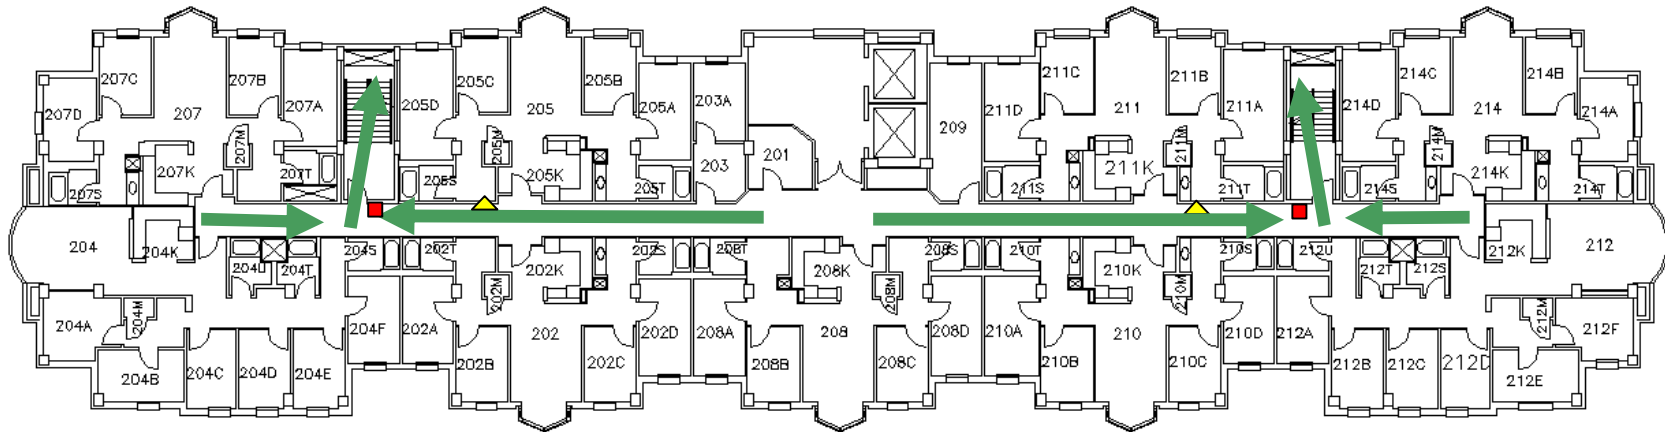

North Ave Apt West

First Floor

Emergency Evacuation
 Assembly Point is the upper courtyard, open area near the tower elevator

For emergency access contact the duty staff pager at 404-533-7197 or the Campus police at 404-894-2500.

North Ave Apt West Second Floor

Emergency Evacuation
Assembly Point is the upper
courtyard, open area near the
tower elevator

For emergency access
contact the duty staff pager at
404-533-7197 or the Campus
police at 404-894-2500.