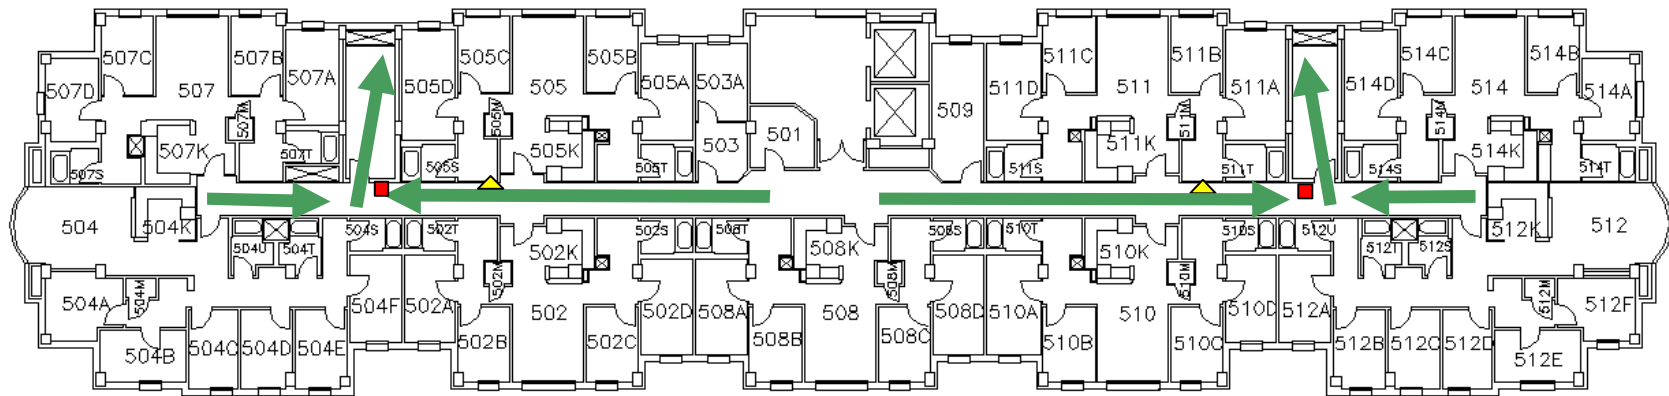

FIRE EXTINGUISHER FIRE PULL BOX

North Ave Apt West Fourth Floor

Emergency Evacuation
Assembly Point is the upper
courtyard, open area near the
tower elevator

For emergency access
contact the duty staff pager at
404-533-7197 or the Campus
police at 404-894-2500.

PRIMARY
ROUTE

F

P

FIRE EXTINGUISHER FIRE PULL BOX

North Ave Apt West Fifth Floor

Emergency Evacuation
Assembly Point is the upper
courtyard, open area near the
tower elevator

For emergency access
contact the duty staff pager at
404-533-7197 or the Campus
police at 404-894-2500.