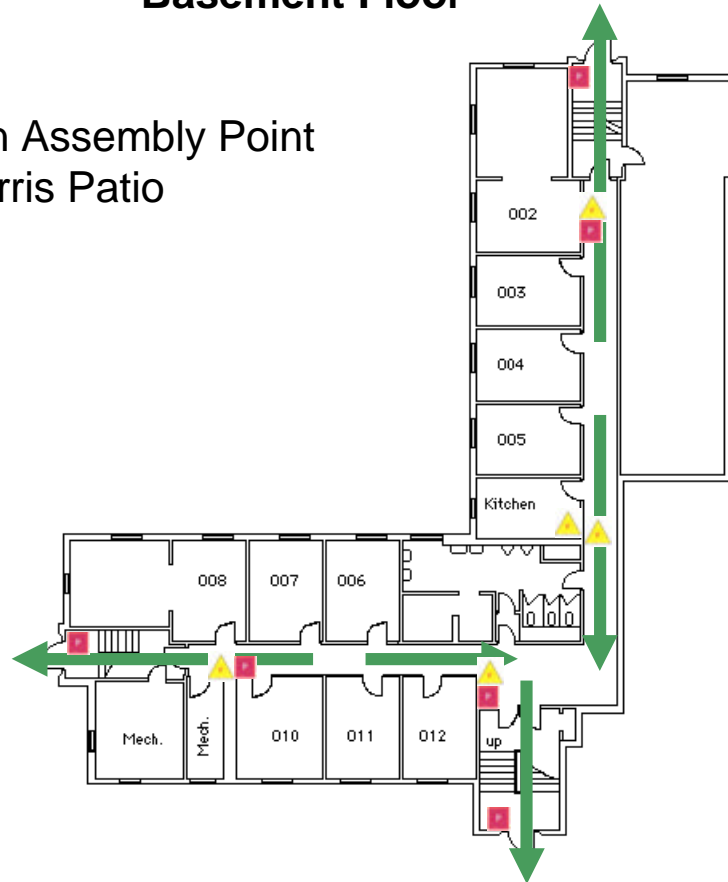

Harrison Hall

Basement Floor

Emergency Evacuation Assembly Point
is the Courtyard by Harris Patio

FIRE EXTINGUISHER FIRE PULL BOX

For emergency access contact the
duty staff pager at 404-533-7197 or
the Campus police at 404-894-2500.

Harrison Hall

First Floor

Emergency Evacuation Assembly Point
is the Courtyard by Harris Patio

For emergency access contact the
duty staff pager at 404-533-7197 or
the Campus police at 404-894-2500.

Harrison Hall

Second Floor

Emergency Evacuation Assembly Point
is the Courtyard by Harris Patio

For emergency access contact the
duty staff pager at 404-533-7197 or
the Campus police at 404-894-2500.

Harrison Hall

Third Floor

Emergency Evacuation Assembly Point
is the Courtyard by Harris Patio

For emergency access contact the
duty staff pager at 404-533-7197 or
the Campus police at 404-894-2500.