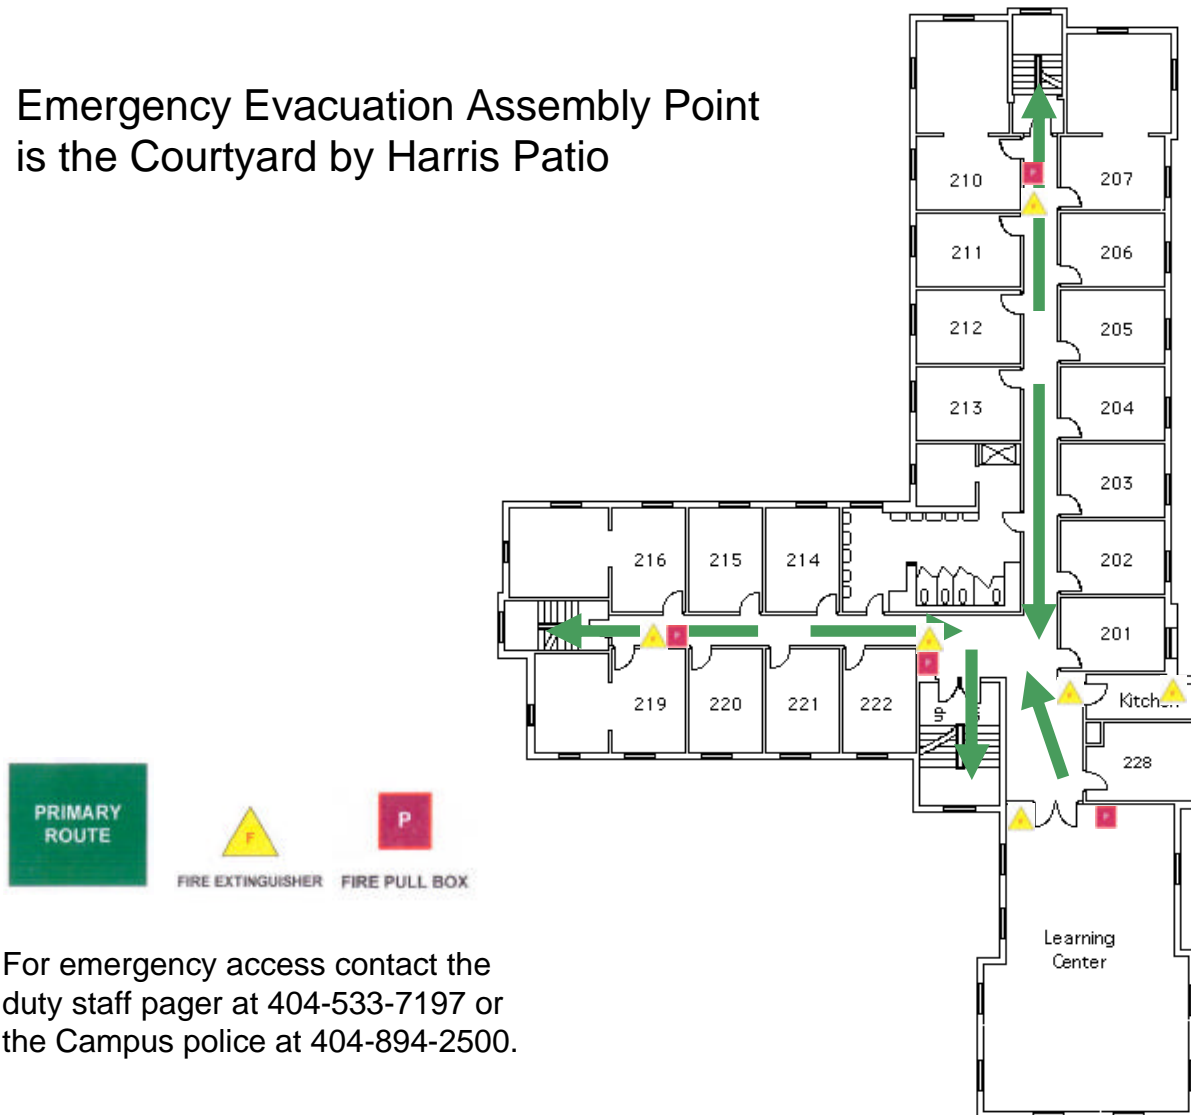

Harrison Hall

Basement Floor

Emergency Evacuation Assembly Point
is the Courtyard by Harris Patio

FIRE EXTINGUISHER FIRE PULL BOX

For emergency access contact the
duty staff pager at 404-533-7197 or
the Campus police at 404-894-2500.

Harrison Hall

First Floor

Emergency Evacuation Assembly Point
is the Courtyard by Harris Patio

For emergency access contact the
duty staff pager at 404-533-7197 or
the Campus police at 404-894-2500.

Harrison Hall

Second Floor

Emergency Evacuation Assembly Point
is the Courtyard by Harris Patio

For emergency access contact the
duty staff pager at 404-533-7197 or
the Campus police at 404-894-2500.

Harrison Hall

Third Floor