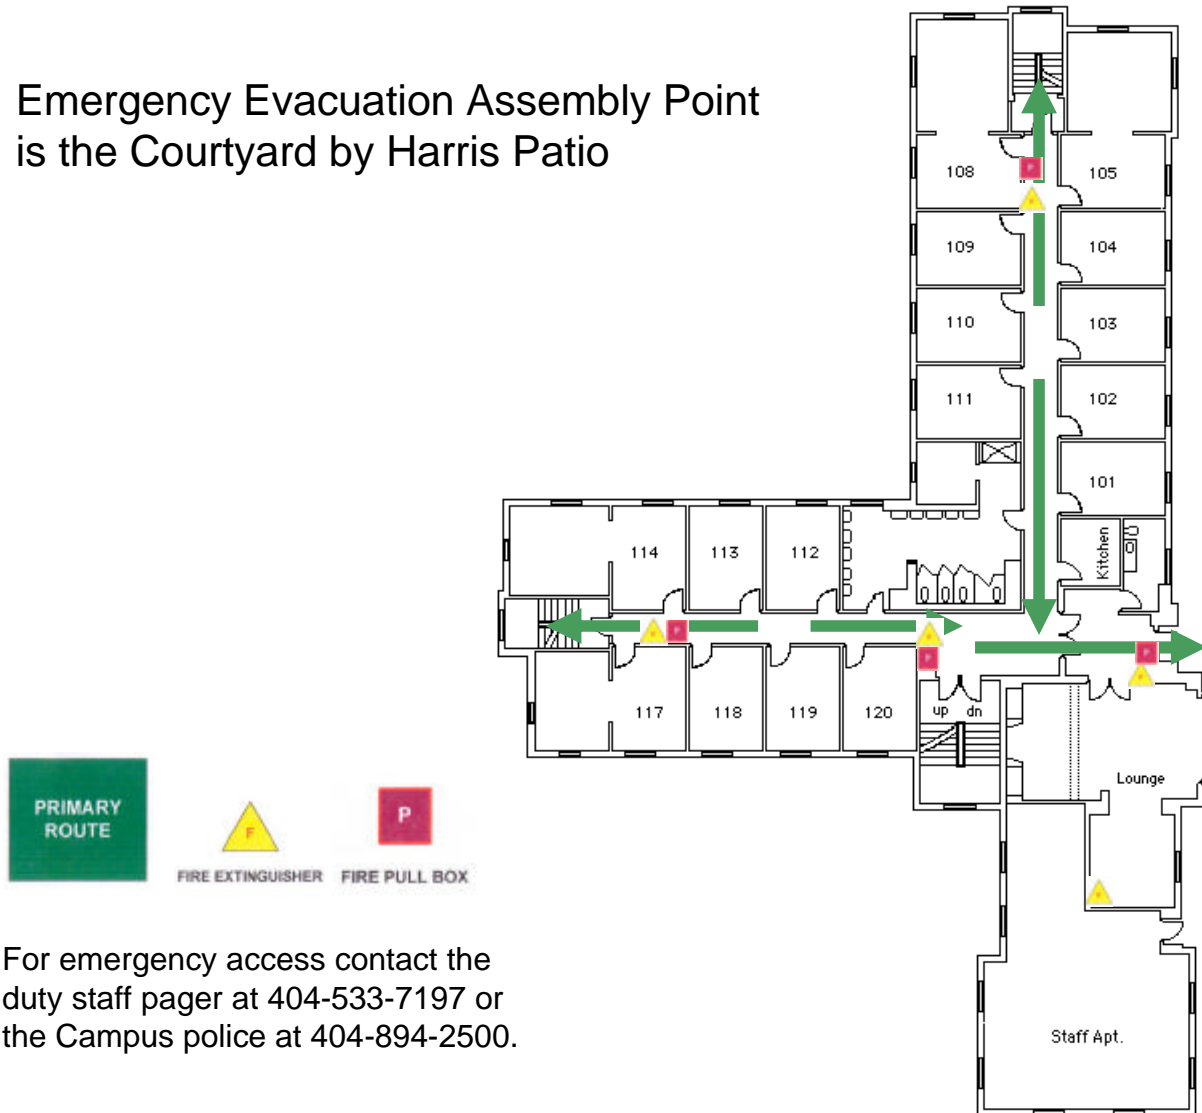

Harrison Hall

Basement Floor

Emergency Evacuation Assembly Point
is the Courtyard by Harris Patio

FIRE EXTINGUISHER FIRE PULL BOX

For emergency access contact the
duty staff pager at 404-533-7197 or
the Campus police at 404-894-2500.

Harrison Hall

First Floor

Emergency Evacuation Assembly Point
is the Courtyard by Harris Patio

For emergency access contact the
duty staff pager at 404-533-7197 or
the Campus police at 404-894-2500.

Harrison Hall

Second Floor

Emergency Evacuation Assembly Point
is the Courtyard by Harris Patio

For emergency access contact the
duty staff pager at 404-533-7197 or
the Campus police at 404-894-2500.

Harrison Hall

Third Floor

Emergency Evacuation Assembly Point
is the Courtyard by Harris Patio

For emergency access contact the
duty staff pager at 404-533-7197 or
the Campus police at 404-894-2500.