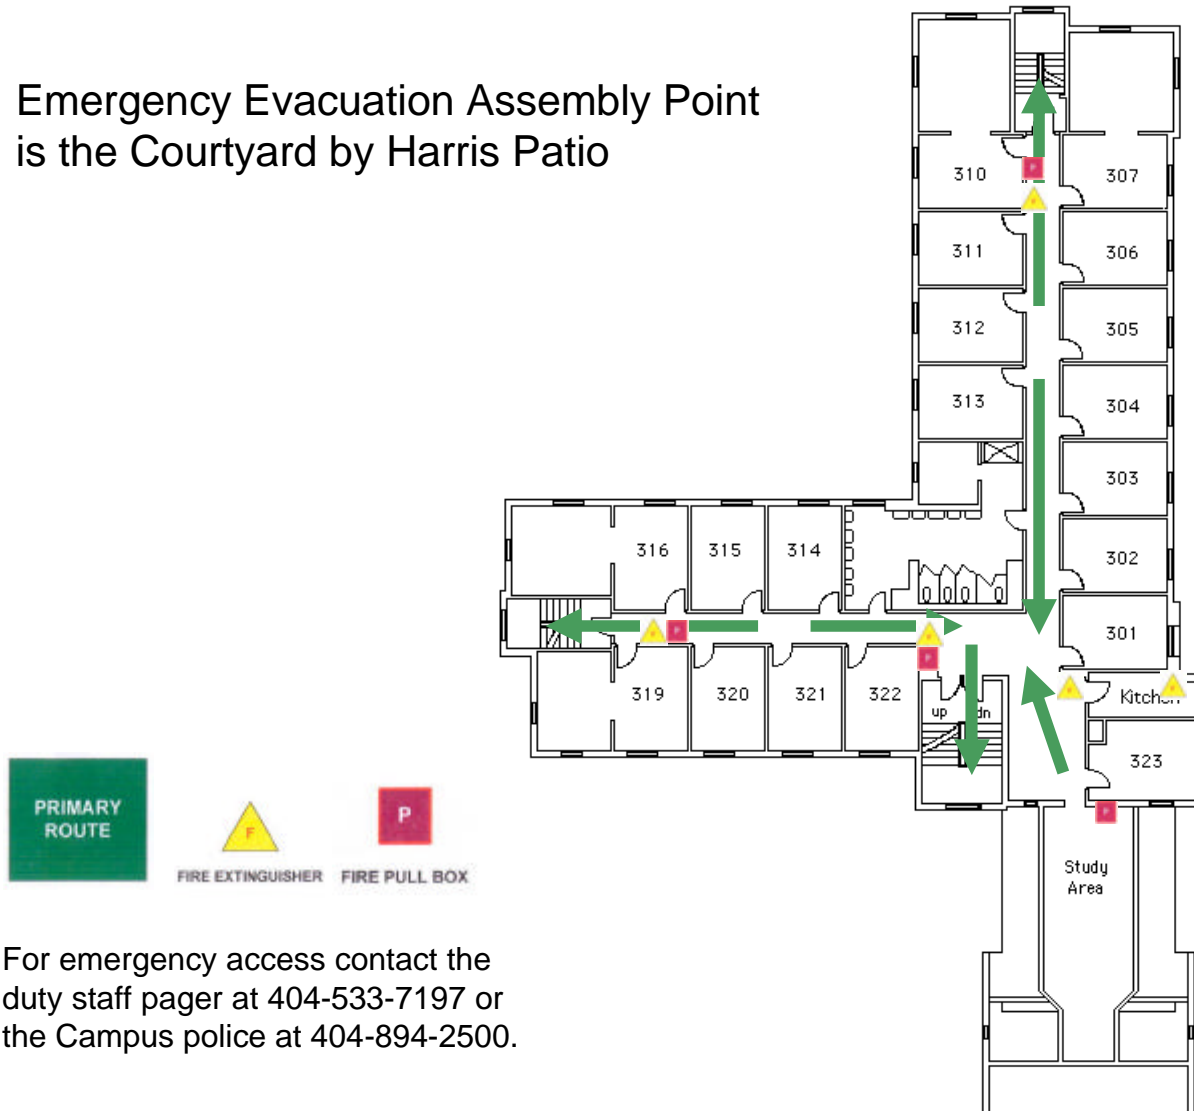

Harrison Hall

Basement Floor

Emergency Evacuation Assembly Point
is the Courtyard by Harris Patio

FIRE EXTINGUISHER FIRE PULL BOX

For emergency access contact the
duty staff pager at 404-533-7197 or
the Campus police at 404-894-2500.

Harrison Hall

First Floor

Emergency Evacuation Assembly Point
is the Courtyard by Harris Patio

For emergency access contact the
duty staff pager at 404-533-7197 or
the Campus police at 404-894-2500.

Harrison Hall

Second Floor

Emergency Evacuation Assembly Point
is the Courtyard by Harris Patio

For emergency access contact the
duty staff pager at 404-533-7197 or
the Campus police at 404-894-2500.

Harrison Hall

Third Floor

Emergency Evacuation Assembly Point
is the Courtyard by Harris Patio

For emergency access contact the
duty staff pager at 404-533-7197 or
the Campus police at 404-894-2500.