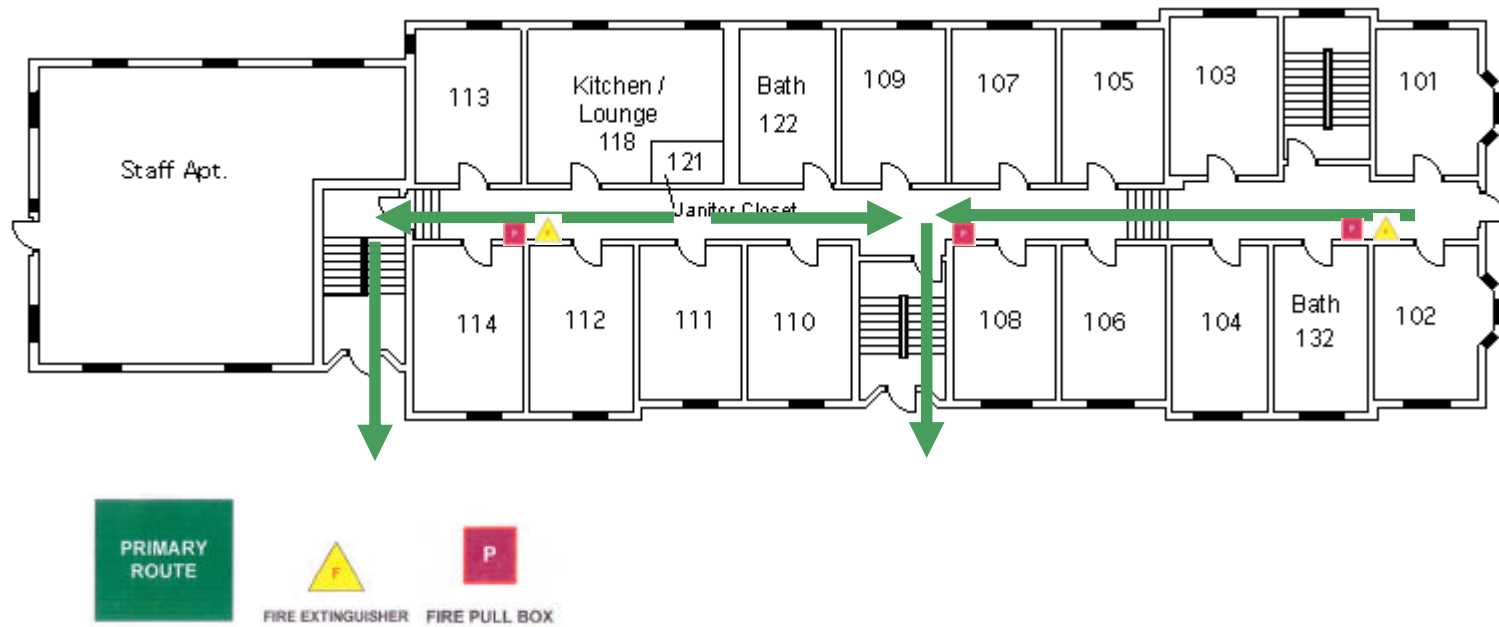

Brown Hall

First Floor

Emergency Evacuation Assembly Point is across
Techwood Dr. to Stinger Bus Stop @ North Ave. corner

For emergency access contact the duty staff pager at
404-533-7197 or the Campus police at 404-894-2500.

Brown Hall

Second Floor

Emergency Evacuation Assembly Point is across
Techwood Dr. to Stinger Bus Stop @ North Ave. corner

For emergency access contact the duty staff pager at
404-533-7197 or the Campus police at 404-894-2500.

Brown Hall

Third Floor

Emergency Evacuation Assembly Point is across
Techwood Dr. to Stinger Bus Stop @ North Ave. corner

For emergency access contact the duty staff pager at
404-533-7197 or the Campus police at 404-894-2500.