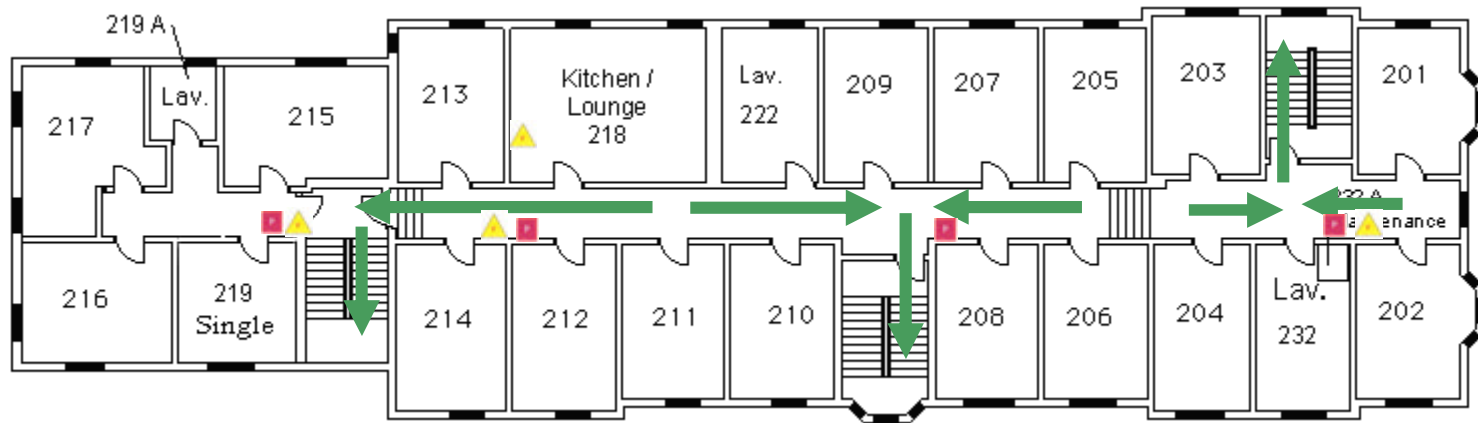

Brown Hall

First Floor

Emergency Evacuation Assembly Point is across
Techwood Dr. to Stinger Bus Stop @ North Ave. corner

For emergency access contact the duty staff pager at
404-533-7197 or the Campus police at 404-894-2500.

Brown Hall

Second Floor

Emergency Evacuation Assembly Point is across
Techwood Dr. to Stinger Bus Stop @ North Ave. corner

For emergency access contact the duty staff pager at
404-533-7197 or the Campus police at 404-894-2500.

Brown Hall

Third Floor

Emergency Evacuation Assembly Point is across
Techwood Dr. to Stinger Bus Stop @ North Ave. corner

For emergency access contact the duty staff pager at
404-533-7197 or the Campus police at 404-894-2500.