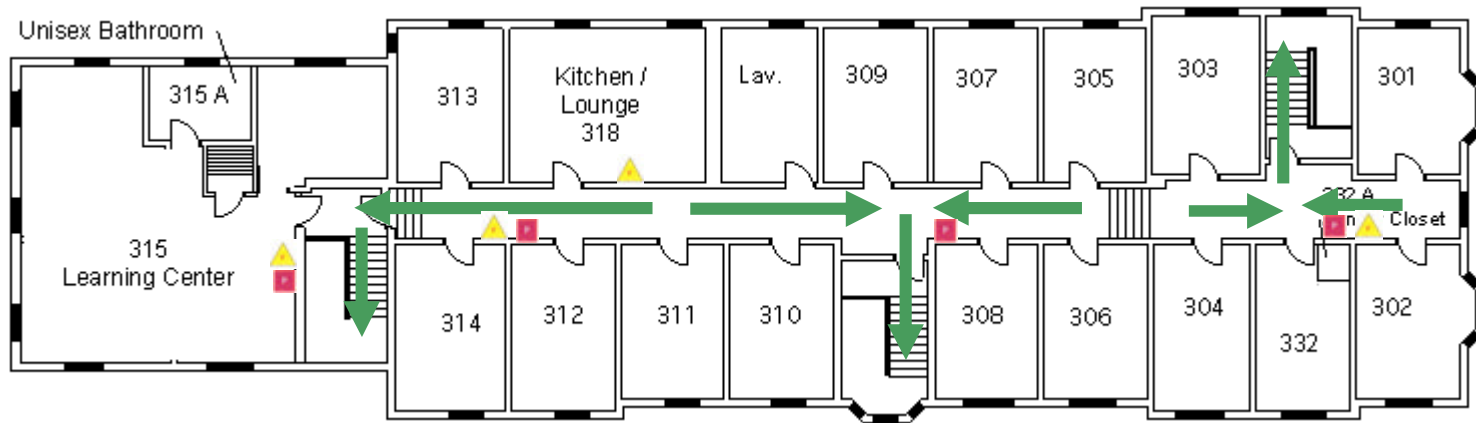

Brown Hall

Second Floor

Emergency Evacuation Assembly Point is across
Techwood Dr. to Stinger Bus Stop @ North Ave. corner

For emergency access contact the duty staff pager at
404-533-7197 or the Campus police at 404-894-2500.

Brown Hall

Third Floor

Emergency Evacuation Assembly Point is across
Techwood Dr. to Stinger Bus Stop @ North Ave. corner

For emergency access contact the duty staff pager at
404-533-7197 or the Campus police at 404-894-2500.