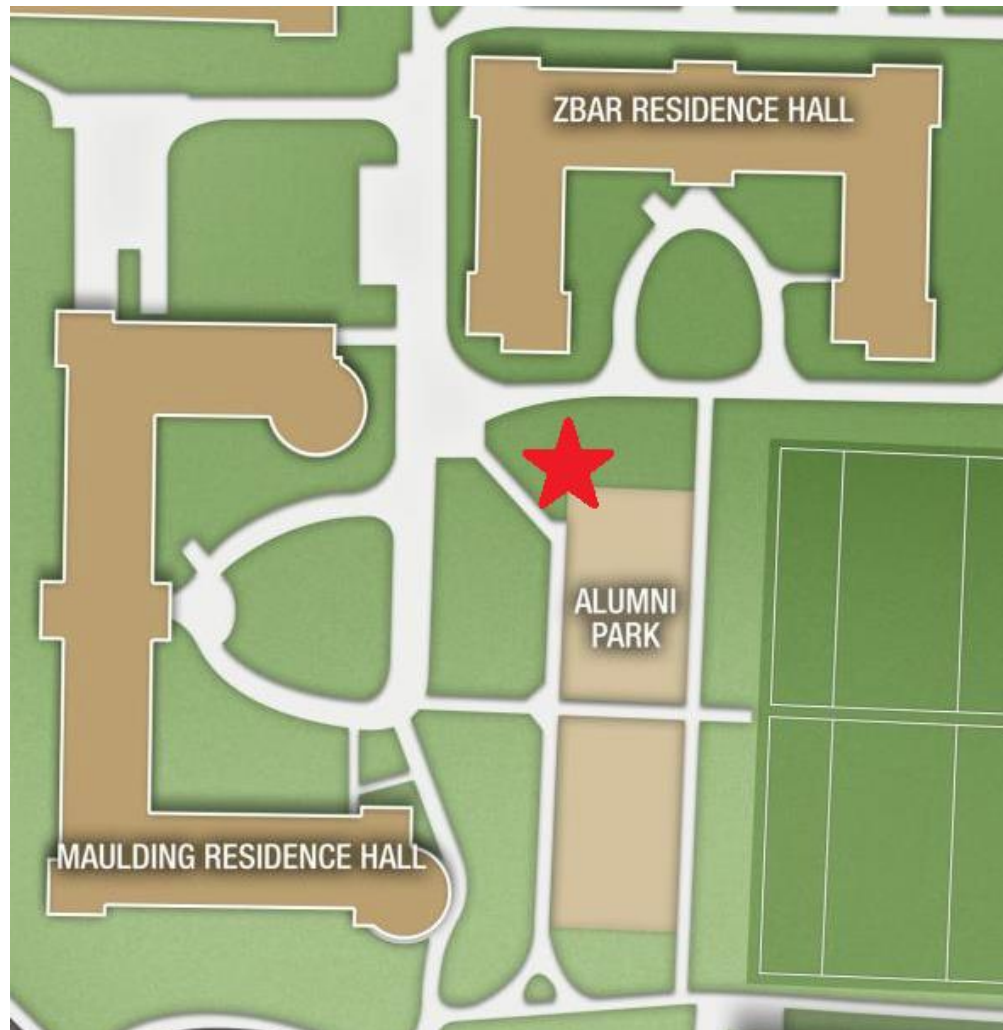

Emergency Procedures: Zbar Residence Hall

Fire

Report all fire alarms by calling our office at 404-894-2469 or after hours at 404-428-6752. Assemble at the evacuation spot and begin taking role. Our staff will ask you if you see any signs of smoke or fire, and if everyone is present and accounted for. A roster can be provided to your group if needed. Afterwards, we will dispatch a staff member, Georgia Tech Police, and Atlanta Fire Department to the scene. Our staff will be wearing a safety vest for easy identification and will check-in to make sure all guests evacuated the building. Do not re-enter the building until it is deemed safe by emergency officials.

Emergency Evacuation Location: Sand volleyball courts