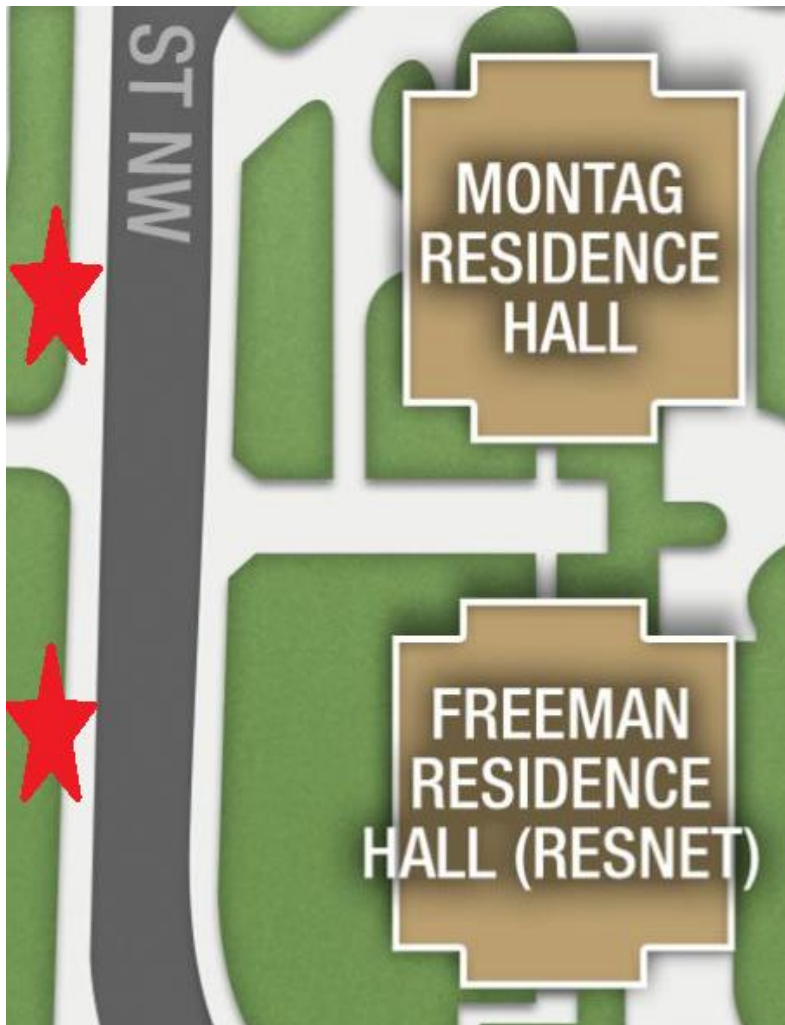

Emergency Procedures: Montag Residence Hall

Fire

Report all fire alarms by calling our office at 404-894-2469 or after hours at 404-428-6752. Assemble at the evacuation spot and begin taking role. Our staff will ask you if you see any signs of smoke or fire, and if everyone is present and accounted for. A roster can be provided to your group if needed. Afterwards, we will dispatch a staff member, Georgia Tech Police, and Atlanta Fire Department to the scene. Our staff will be wearing a safety vest for easy identification and will check-in to make sure all guests evacuated the building. Do not re-enter the building until it is deemed safe by emergency officials.

Emergency Evacuation Location: Across McMillan St. by the Couch Building

Severe Weather

You are located in: North Fulton County

Inclement weather is very common during the summertime; however, the weather rarely turns severe. As a general precaution, no outdoor activities should be taking place when there is lightning in the area. All outdoor activities should be suspended 30 minutes after the most recent lightning strike. The Office of Conference Services recommends downloading a weather app to get alerts on weather events in the area. Our office can For clarification on any weather warnings or terminology, please contact our office at 404-894-2469 or after hours at 404-428-6752

Tornado Warning: While rare, the area may be issued a tornado warning. This means that radar has indicated the formation of a tornado via radar, or one has been spotted by a trained storm spotter. Immediate action must be taken. ***For Montag Residence Hall, the safest location to shelter is on the first floor, away from the lobby.*** Overflow should go up to the second floor. Take role of all the guests and report any missing persons to our office at 404-894-2469 or after hours at 404-428-6752. Do not leave the shelter location until the warning has expired.