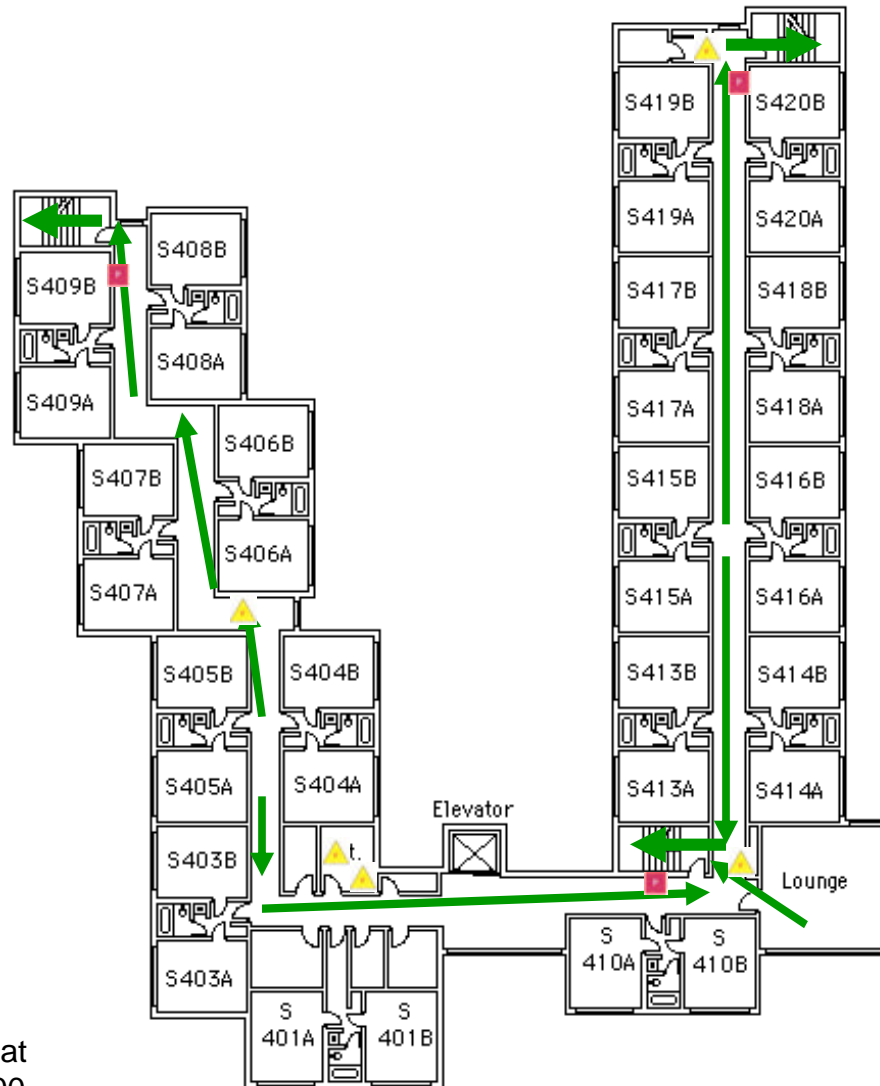

# Woodruff South

2nd Floor

Emergency Evacuation  
Assembly Point is the  
Top of the Curran St  
Parking Deck  
Across Street to East

Use Stairs.  
Do not use elevators.

For emergency access contact the duty staff pager at 404-533-7197 or the Campus police at 404-894-2500.

# Woodruff South

3rd Floor

Emergency Evacuation  
Assembly Point is the  
Top of the Curran St  
Parking Deck  
Across Street to East

Use Stairs.  
Do not use elevators.

For emergency access contact the duty staff pager at 404-533-7197 or the Campus police at 404-894-2500.

# Woodruff South

4th Floor

Emergency Evacuation  
Assembly Point is the  
Top of the Curran St  
Parking Deck  
Across Street to East

Use Stairs.  
Do not use elevators.

For emergency access contact the duty staff pager at 404-533-7197 or the Campus police at 404-894-2500.

# Woodruff South

5th Floor

Emergency Evacuation  
Assembly Point is the  
Top of the Curran St  
Parking Deck  
Across Street to East

Use Stairs.  
Do not use elevators

For emergency access contact the duty staff pager at 404-533-7197 or the Campus police at 404-894-2500.