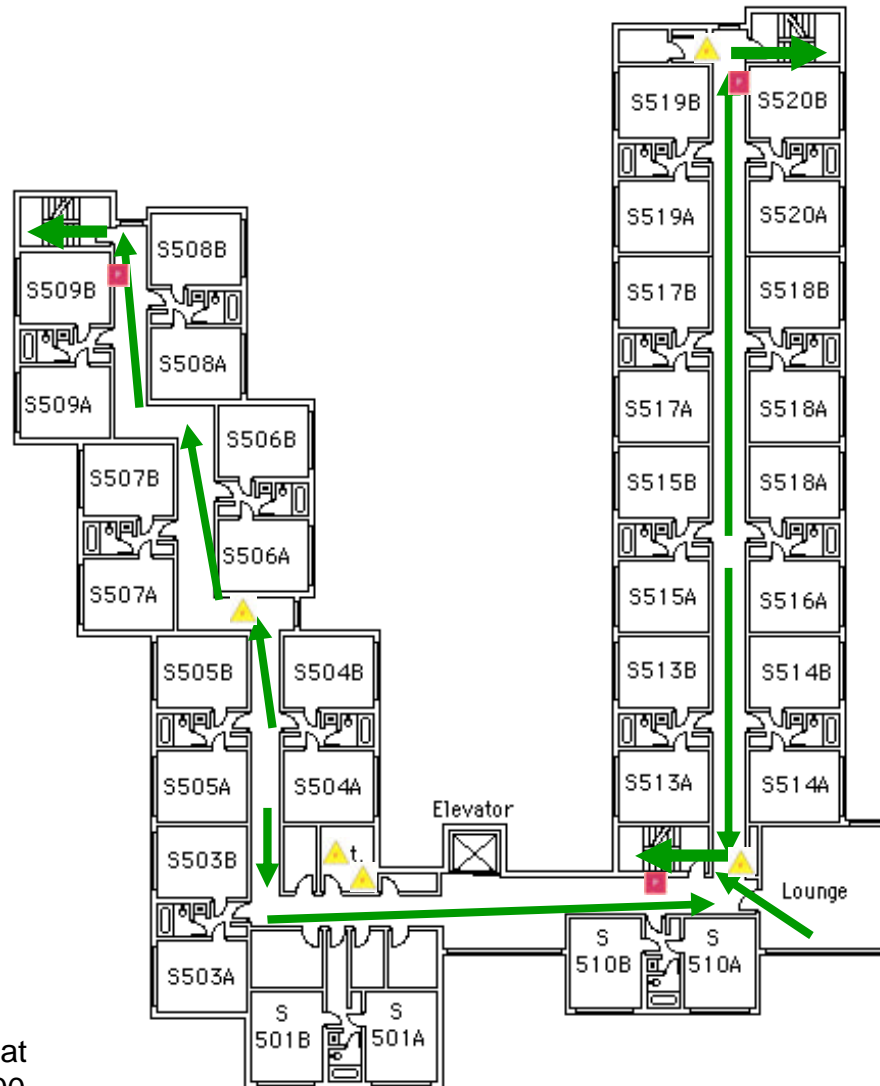

# Woodruff South

2nd Floor

Emergency Evacuation  
Assembly Point is the  
Top of the Curran St  
Parking Deck  
Across Street to East

Use Stairs.  
Do not use elevators.

For emergency access contact the duty staff pager at 404-533-7197 or the Campus police at 404-894-2500.

# Woodruff South

3rd Floor

Emergency Evacuation  
Assembly Point is the  
Top of the Curran St  
Parking Deck  
Across Street to East

Use Stairs.  
Do not use elevators.

For emergency access contact the duty staff pager at 404-533-7197 or the Campus police at 404-894-2500.

# Woodruff South

4th Floor

Emergency Evacuation  
Assembly Point is the  
Top of the Curran St  
Parking Deck  
Across Street to East

Use Stairs.  
Do not use elevators.

For emergency access contact the duty staff pager at 404-533-7197 or the Campus police at 404-894-2500.

# Woodruff South

5th Floor

Emergency Evacuation  
Assembly Point is the  
Top of the Curran St  
Parking Deck  
Across Street to East

Use Stairs.  
Do not use elevators

For emergency access contact the duty staff pager at 404-533-7197 or the Campus police at 404-894-2500.