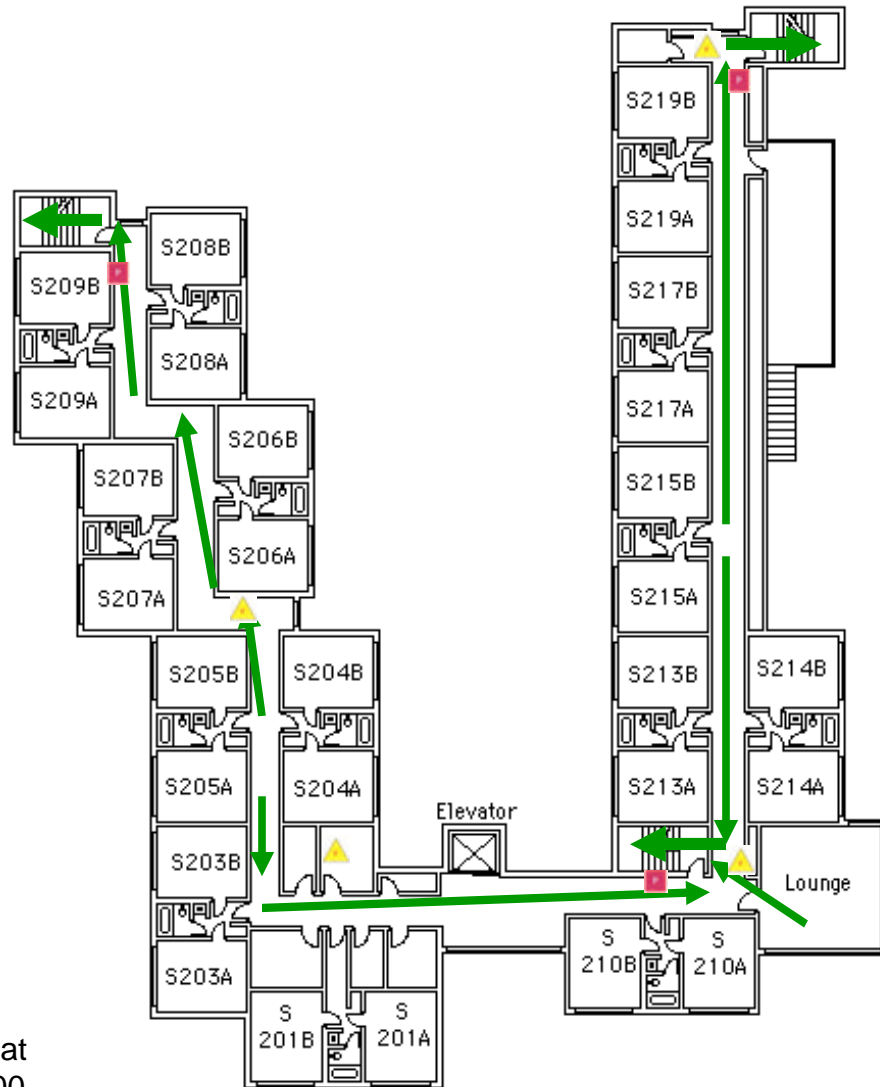

# Woodruff South

1st Floor

Emergency Evacuation  
Assembly Point is the  
Top of the Curran St  
Parking Deck  
Across Street to East

For emergency access contact the duty staff pager at 404-533-7197 or the Campus police at 404-894-2500.

# Woodruff South

2nd Floor

Emergency Evacuation  
Assembly Point is the  
Top of the Curran St  
Parking Deck  
Across Street to East

Use Stairs.  
Do not use elevators.

For emergency access contact the duty staff pager at 404-533-7197 or the Campus police at 404-894-2500.

# Woodruff South

3rd Floor

Emergency Evacuation  
Assembly Point is the  
Top of the Curran St  
Parking Deck  
Across Street to East

Use Stairs.  
Do not use elevators.

For emergency access contact the duty staff pager at 404-533-7197 or the Campus police at 404-894-2500.

# Woodruff South

4th Floor

Emergency Evacuation  
Assembly Point is the  
Top of the Curran St  
Parking Deck  
Across Street to East

Use Stairs.  
Do not use elevators.

For emergency access contact the duty staff pager at 404-533-7197 or the Campus police at 404-894-2500.