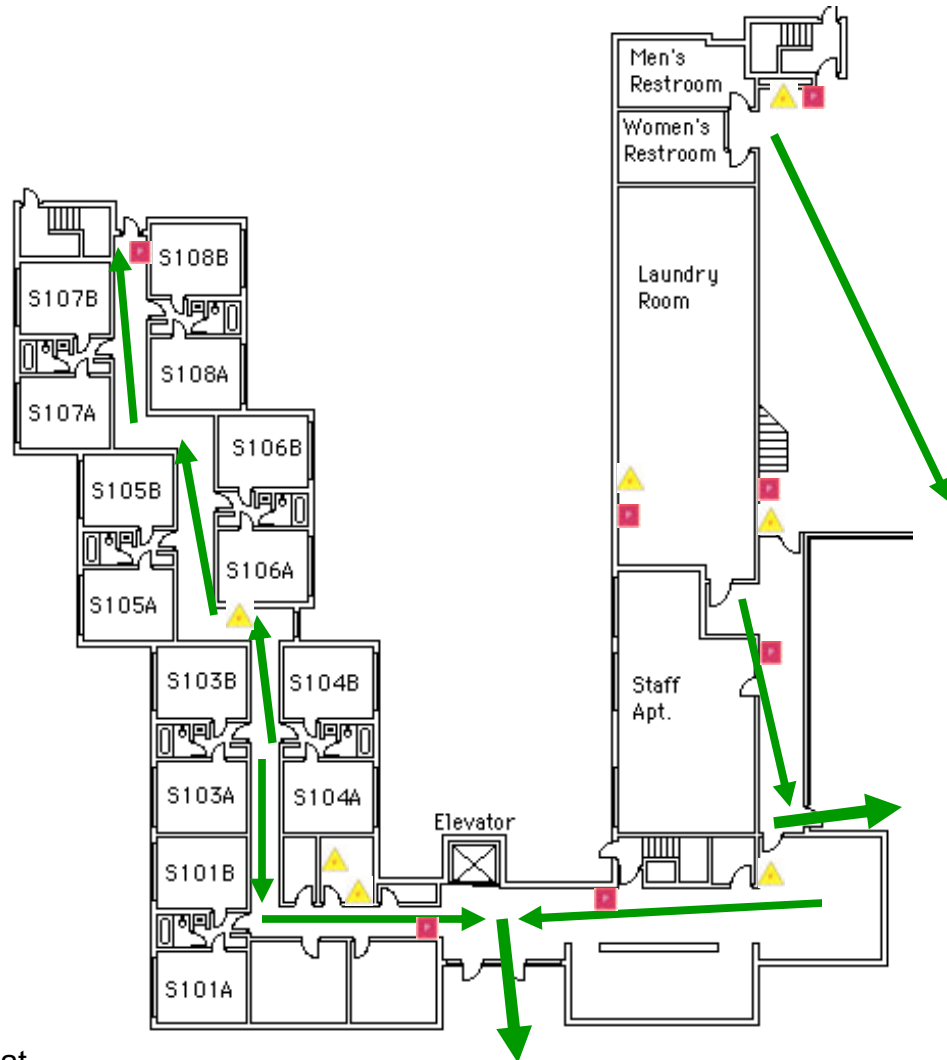

# Woodruff South

1st Floor

Emergency Evacuation  
Assembly Point is the  
Top of the Curran St  
Parking Deck  
Across Street to East

For emergency access contact the duty staff pager at 404-533-7197 or the Campus police at 404-894-2500.

# Woodruff South

2nd Floor

Emergency Evacuation  
Assembly Point is the  
Top of the Curran St  
Parking Deck  
Across Street to East

Use Stairs.  
Do not use elevators.

For emergency access contact the duty staff pager at 404-533-7197 or the Campus police at 404-894-2500.

# Woodruff South

3rd Floor

Emergency Evacuation  
Assembly Point is the  
Top of the Curran St  
Parking Deck  
Across Street to East

Use Stairs.  
Do not use elevators.

For emergency access contact the duty staff pager at 404-533-7197 or the Campus police at 404-894-2500.

# Woodruff South

4th Floor

Emergency Evacuation  
Assembly Point is the  
Top of the Curran St  
Parking Deck  
Across Street to East

Use Stairs.  
Do not use elevators.

For emergency access contact the duty staff pager at 404-533-7197 or the Campus police at 404-894-2500.