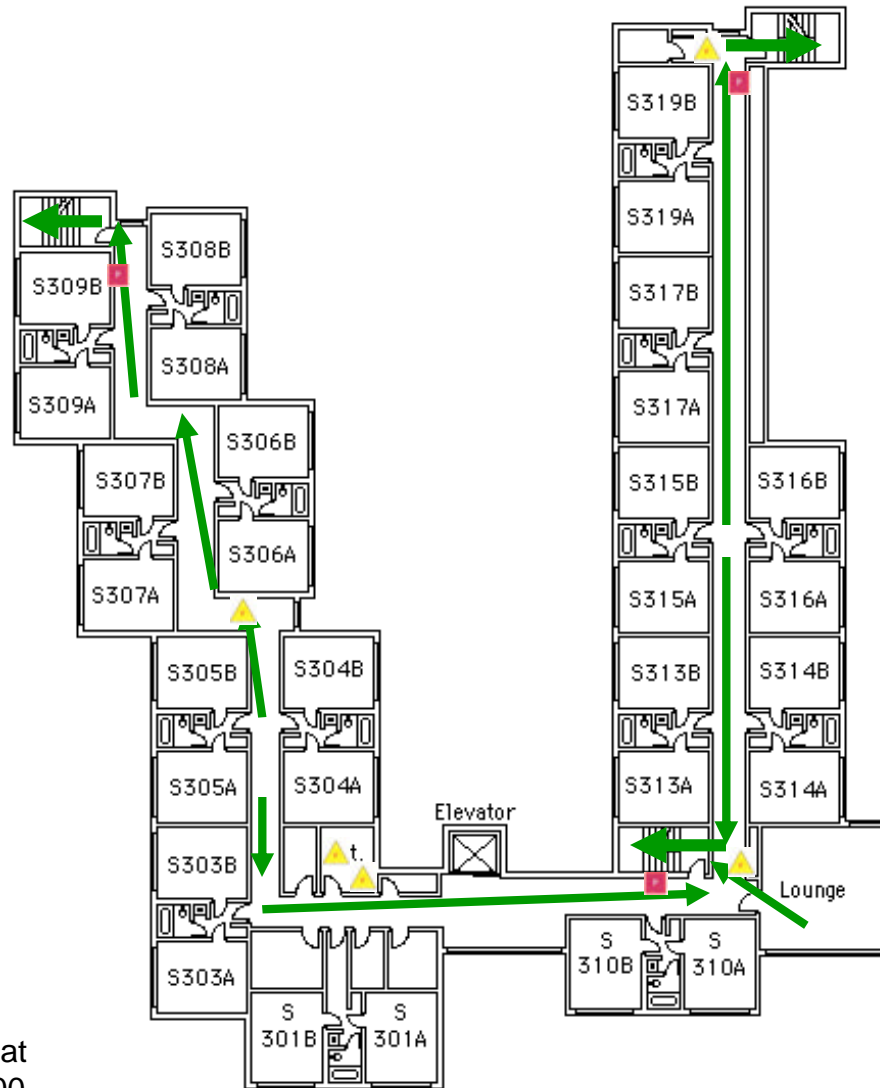

# Woodruff South

1st Floor

Emergency Evacuation  
Assembly Point is the  
Top of the Curran St  
Parking Deck  
Across Street to East

For emergency access contact the duty staff pager at 404-533-7197 or the Campus police at 404-894-2500.

# Woodruff South

2nd Floor

Emergency Evacuation  
Assembly Point is the  
Top of the Curran St  
Parking Deck  
Across Street to East

Use Stairs.  
Do not use elevators.

For emergency access contact the duty staff pager at 404-533-7197 or the Campus police at 404-894-2500.

# Woodruff South

3rd Floor

Emergency Evacuation  
Assembly Point is the  
Top of the Curran St  
Parking Deck  
Across Street to East

Use Stairs.  
Do not use elevators.

For emergency access contact the duty staff pager at 404-533-7197 or the Campus police at 404-894-2500.

# Woodruff South

4th Floor

Emergency Evacuation  
Assembly Point is the  
Top of the Curran St  
Parking Deck  
Across Street to East

Use Stairs.  
Do not use elevators.

For emergency access contact the duty staff pager at 404-533-7197 or the Campus police at 404-894-2500.