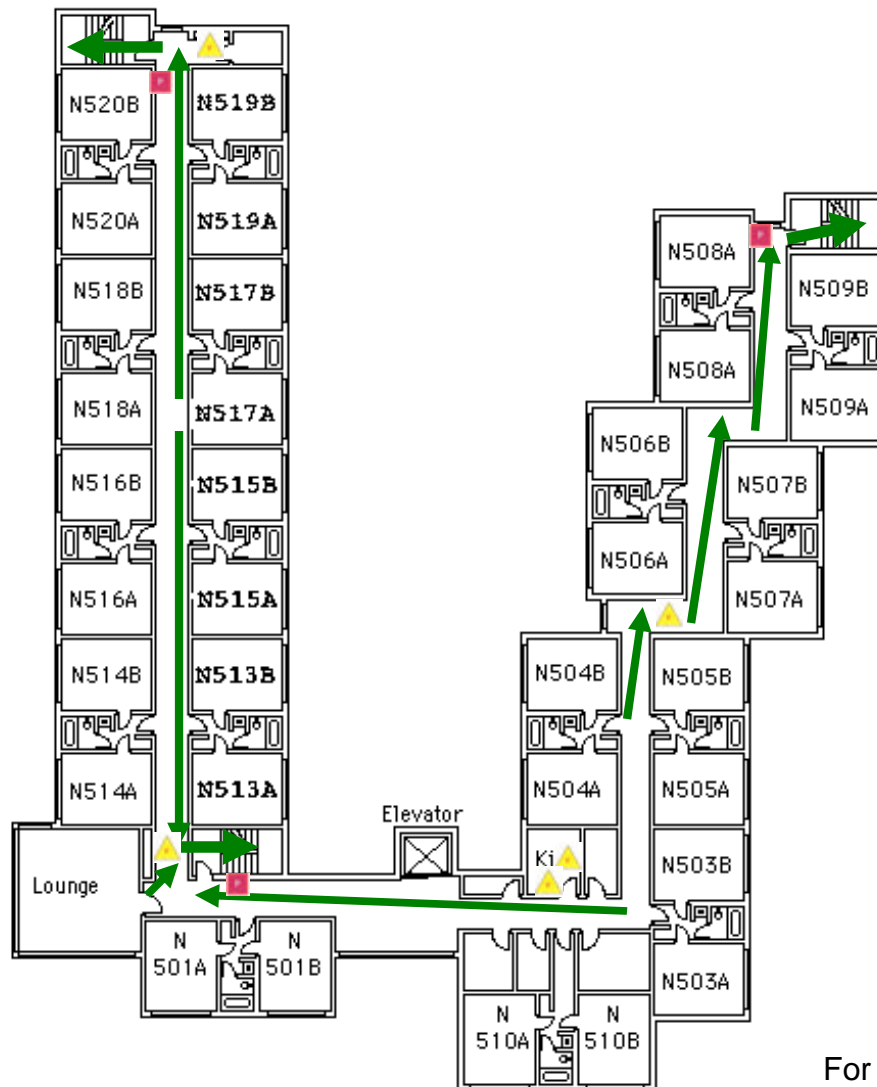

Woodruff North 1st Floor

Emergency Evacuation
Assembly Point is the
Top of the Curran St
Parking Deck
Across Street to East

For emergency access contact the duty staff pager at 404-533-7197 or the Campus police at 404-894-2500.

Woodruff North 2nd Floor

Emergency Evacuation
Assembly Point is the
Top of the Curran St
Parking Deck

Use Stairs.
Do not use elevators

For emergency access contact the duty staff pager at 404-533-7197 or the Campus police at 404-894-2500.

Woodruff North 3rd Floor

Emergency Evacuation
Assembly Point is the
Top of the Curran St
Parking Deck

Use Stairs.
Do not use elevator.

For emergency access contact the duty staff pager at
404-533-7197 or the Campus police at 404-894-2500.

Woodruff North 4th Floor

Emergency Evacuation
Assembly Point is the
Top of the Curran St
Parking Deck

Use stairs.
Do not use elevator.

For emergency access contact the duty staff pager at
404-533-7197 or the Campus police at 404-894-2500.