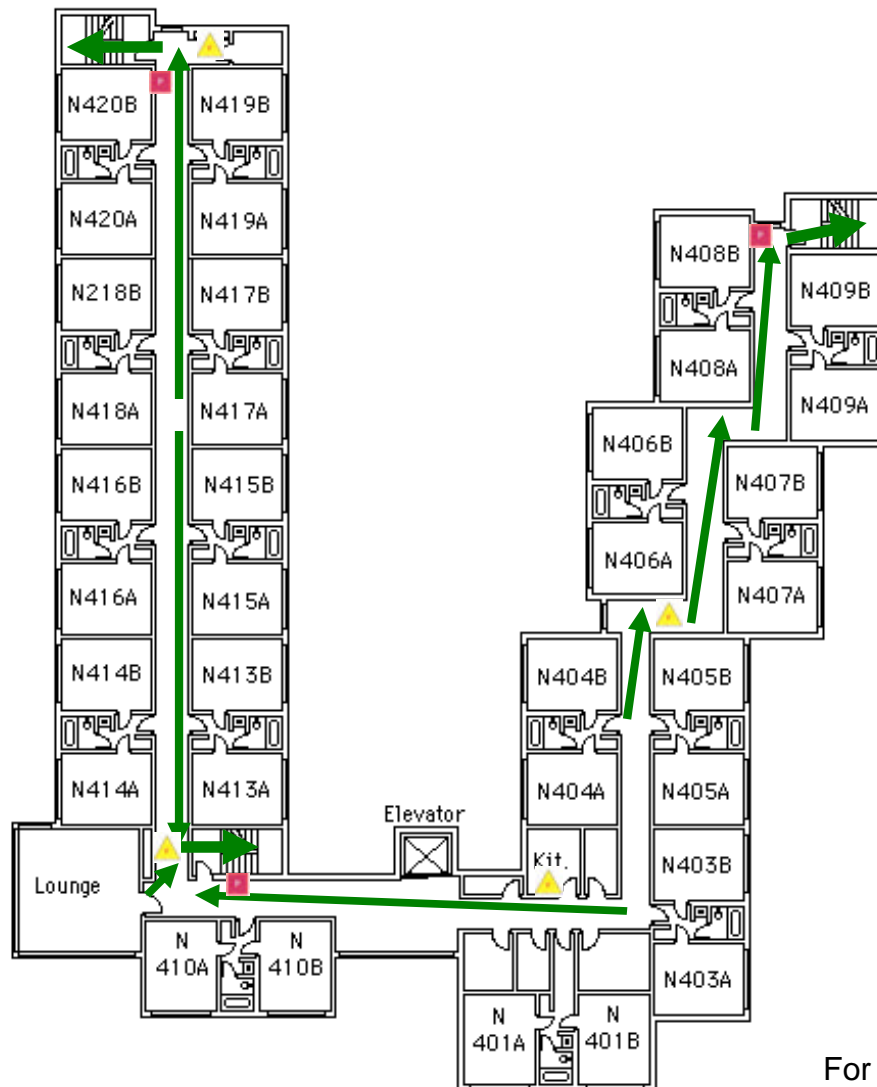

Woodruff North 1st Floor

Emergency Evacuation
Assembly Point is the
Top of the Curran St
Parking Deck
Across Street to East

For emergency access contact the duty staff pager at 404-533-7197 or the Campus police at 404-894-2500.

Woodruff North 2nd Floor

Emergency Evacuation
Assembly Point is the
Top of the Curran St
Parking Deck

Use Stairs.
Do not use elevators

For emergency access contact the duty staff pager at 404-533-7197 or the Campus police at 404-894-2500.

Woodruff North 3rd Floor

Emergency Evacuation
Assembly Point is the
Top of the Curran St
Parking Deck

Use Stairs.
Do not use elevator.

For emergency access contact the duty staff pager at
404-533-7197 or the Campus police at 404-894-2500.

Woodruff North 4th Floor

Emergency Evacuation
Assembly Point is the
Top of the Curran St
Parking Deck

Use stairs.
Do not use elevator.

For emergency access contact the duty staff pager at
404-533-7197 or the Campus police at 404-894-2500.