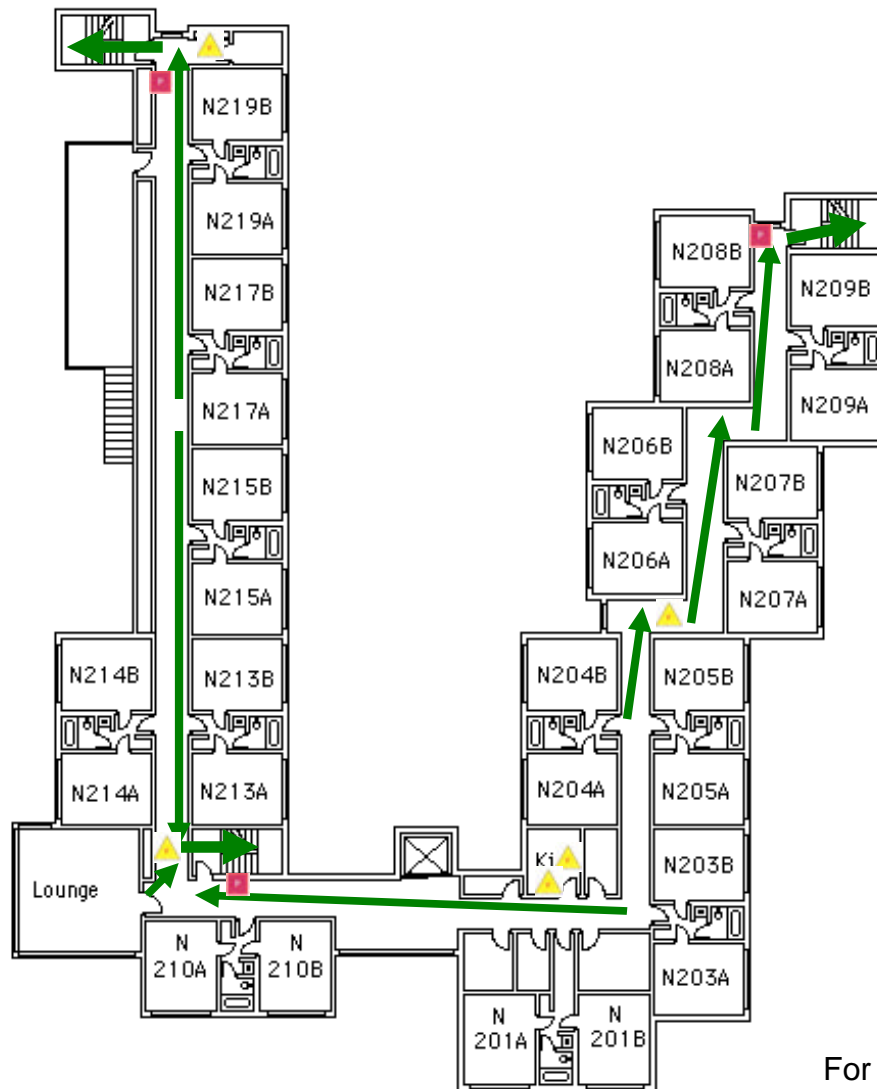

Woodruff North 1st Floor

Emergency Evacuation
Assembly Point is the
Top of the Curran St
Parking Deck
Across Street to East

For emergency access contact the duty staff pager at 404-533-7197 or the Campus police at 404-894-2500.

Woodruff North 2nd Floor

Emergency Evacuation
Assembly Point is the
Top of the Curran St
Parking Deck

Use Stairs.
Do not use elevators

For emergency access contact the duty staff pager at 404-533-7197 or the Campus police at 404-894-2500.

Woodruff North 3rd Floor

Emergency Evacuation
Assembly Point is the
Top of the Curran St
Parking Deck

Use Stairs.
Do not use elevator.

For emergency access contact the duty staff pager at
404-533-7197 or the Campus police at 404-894-2500.

Woodruff North 4th Floor

Emergency Evacuation
Assembly Point is the
Top of the Curran St
Parking Deck

Use stairs.
Do not use elevator.

For emergency access contact the duty staff pager at
404-533-7197 or the Campus police at 404-894-2500.