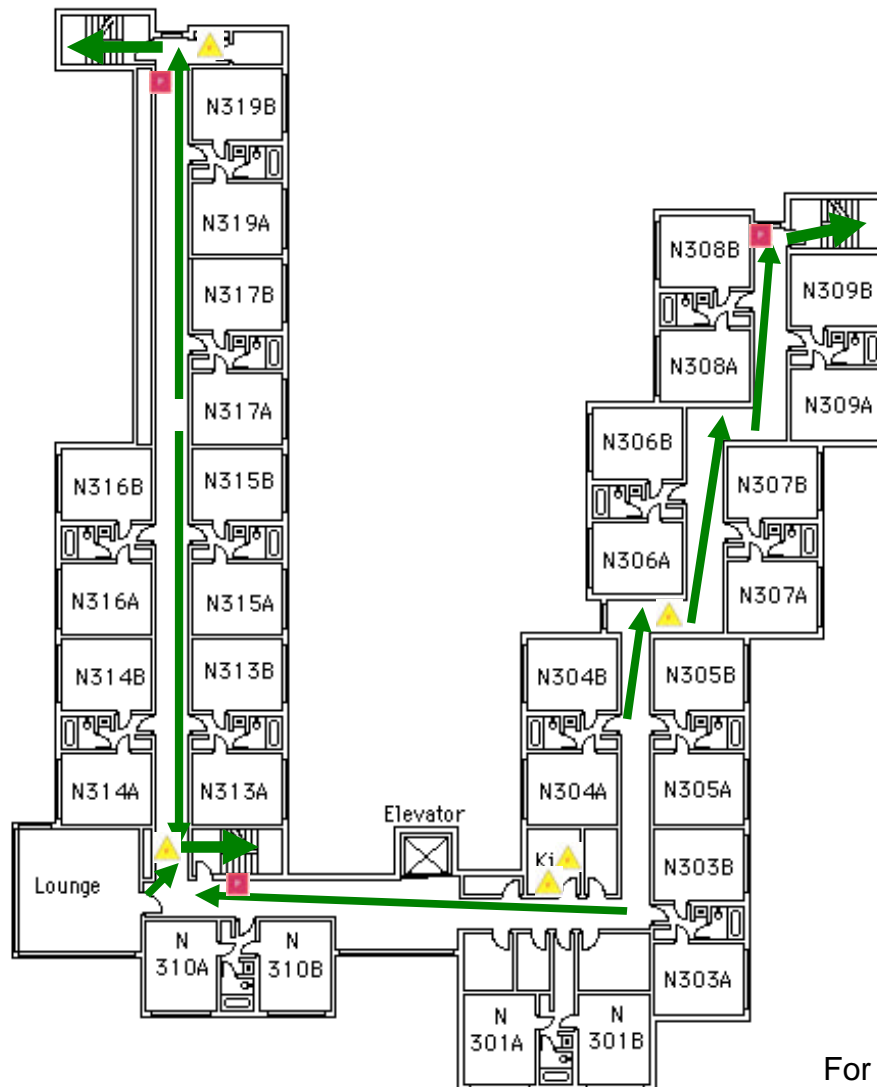

Woodruff North 1st Floor

Emergency Evacuation
Assembly Point is the
Top of the Curran St
Parking Deck
Across Street to East

For emergency access contact the duty staff pager at 404-533-7197 or the Campus police at 404-894-2500.

Woodruff North 2nd Floor

Emergency Evacuation
Assembly Point is the
Top of the Curran St
Parking Deck

Use Stairs.
Do not use elevators

For emergency access contact the duty staff pager at 404-533-7197 or the Campus police at 404-894-2500.

Woodruff North 3rd Floor

Emergency Evacuation
Assembly Point is the
Top of the Curran St
Parking Deck

Use Stairs.
Do not use elevator.

For emergency access contact the duty staff pager at
404-533-7197 or the Campus police at 404-894-2500.

Woodruff North 4th Floor

Emergency Evacuation
Assembly Point is the
Top of the Curran St
Parking Deck

Use stairs.
Do not use elevator.

For emergency access contact the duty staff pager at
404-533-7197 or the Campus police at 404-894-2500.