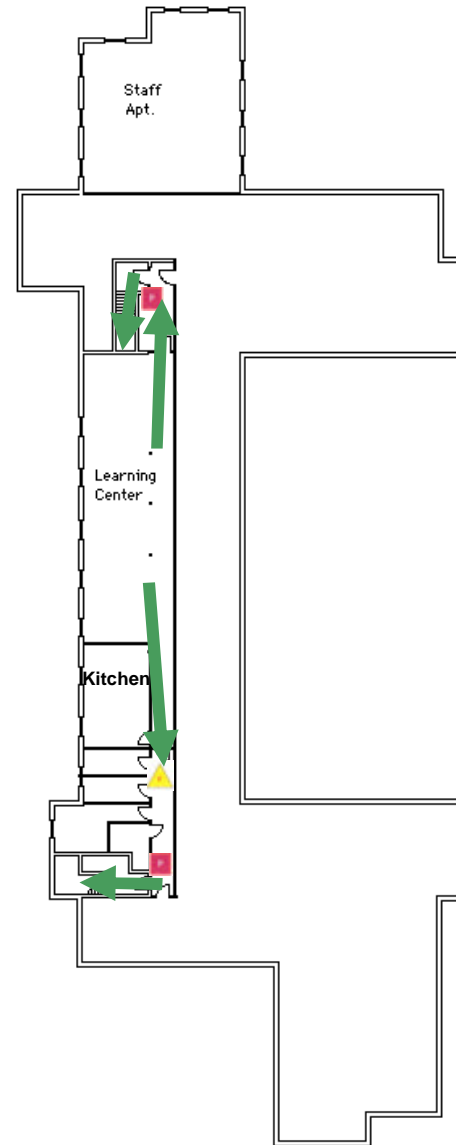

Towers Hall Basement Floor

Emergency Evacuation
Assembly Point is the
Courtyard by Glenn Hall

For emergency access
contact the duty staff pager at
404-533-7197 or the Campus
police at 404-894-2500.

Towers Hall

First Floor

Emergency Evacuation
Assembly Point is the
Courtyard by Glenn Hall

For emergency access
contact the duty staff pager at
404-533-7197 or the Campus
police at 404-894-2500.

Towers Hall Second Floor

Emergency Evacuation
Assembly Point is the
Courtyard by Glenn Hall

For emergency access
contact the duty staff pager at
404-533-7197 or the Campus
police at 404-894-2500.

Towers Hall Third Floor

Emergency Evacuation
Assembly Point is the
Courtyard by Glenn Hall