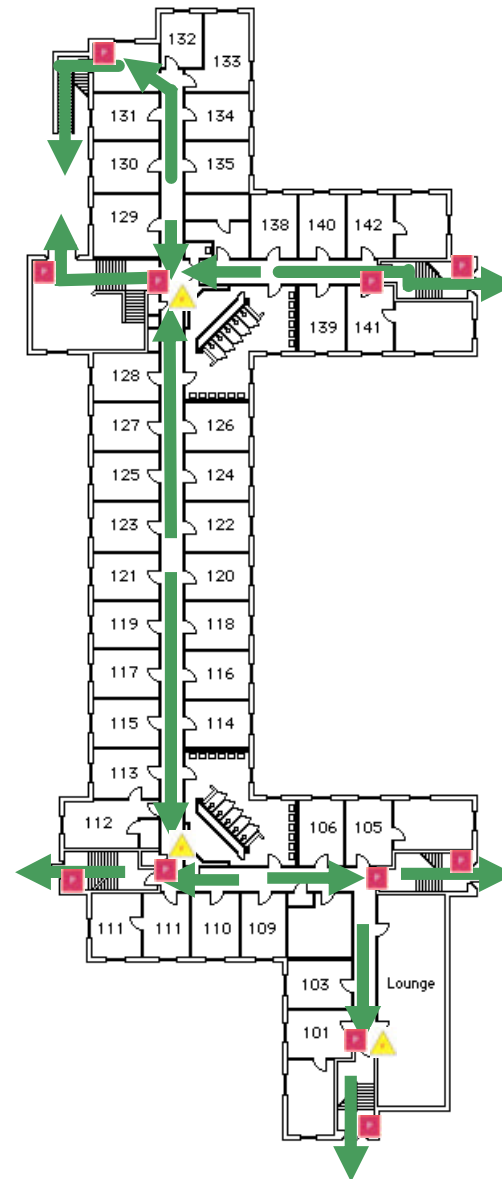

Towers Hall Basement Floor

Emergency Evacuation
Assembly Point is the
Courtyard by Glenn Hall

For emergency access
contact the duty staff pager at
404-533-7197 or the Campus
police at 404-894-2500.

Towers Hall

First Floor

Emergency Evacuation
Assembly Point is the
Courtyard by Glenn Hall

For emergency access
contact the duty staff pager at
404-533-7197 or the Campus
police at 404-894-2500.

Towers Hall Second Floor

Emergency Evacuation
Assembly Point is the
Courtyard by Glenn Hall

For emergency access
contact the duty staff pager at
404-533-7197 or the Campus
police at 404-894-2500.

Towers Hall Third Floor

Emergency Evacuation
Assembly Point is the
Courtyard by Glenn Hall