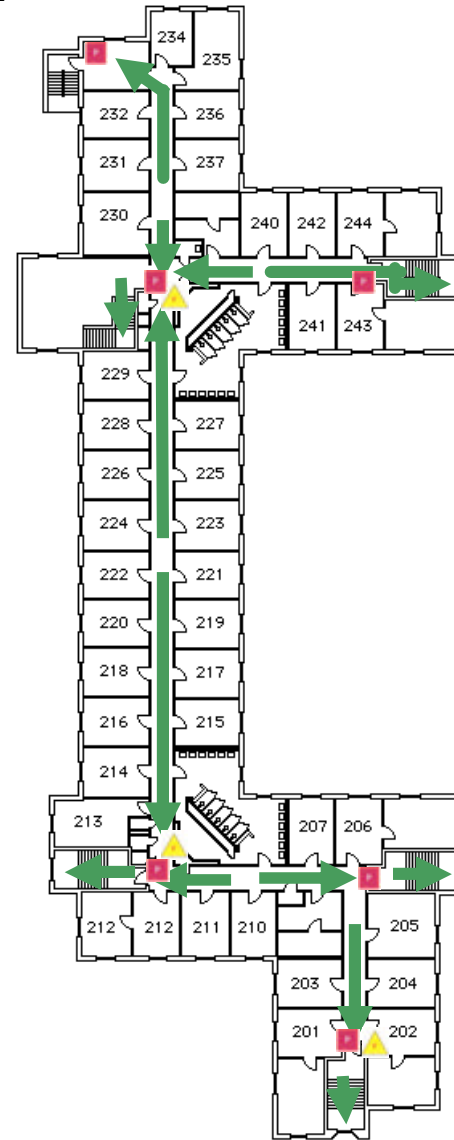

Towers Hall Basement Floor

Emergency Evacuation
Assembly Point is the
Courtyard by Glenn Hall

For emergency access
contact the duty staff pager at
404-533-7197 or the Campus
police at 404-894-2500.

Towers Hall

First Floor

Emergency Evacuation
Assembly Point is the
Courtyard by Glenn Hall

For emergency access
contact the duty staff pager at
404-533-7197 or the Campus
police at 404-894-2500.

Towers Hall Second Floor

Emergency Evacuation
Assembly Point is the
Courtyard by Glenn Hall

For emergency access
contact the duty staff pager at
404-533-7197 or the Campus
police at 404-894-2500.

Towers Hall Third Floor

Emergency Evacuation
Assembly Point is the
Courtyard by Glenn Hall