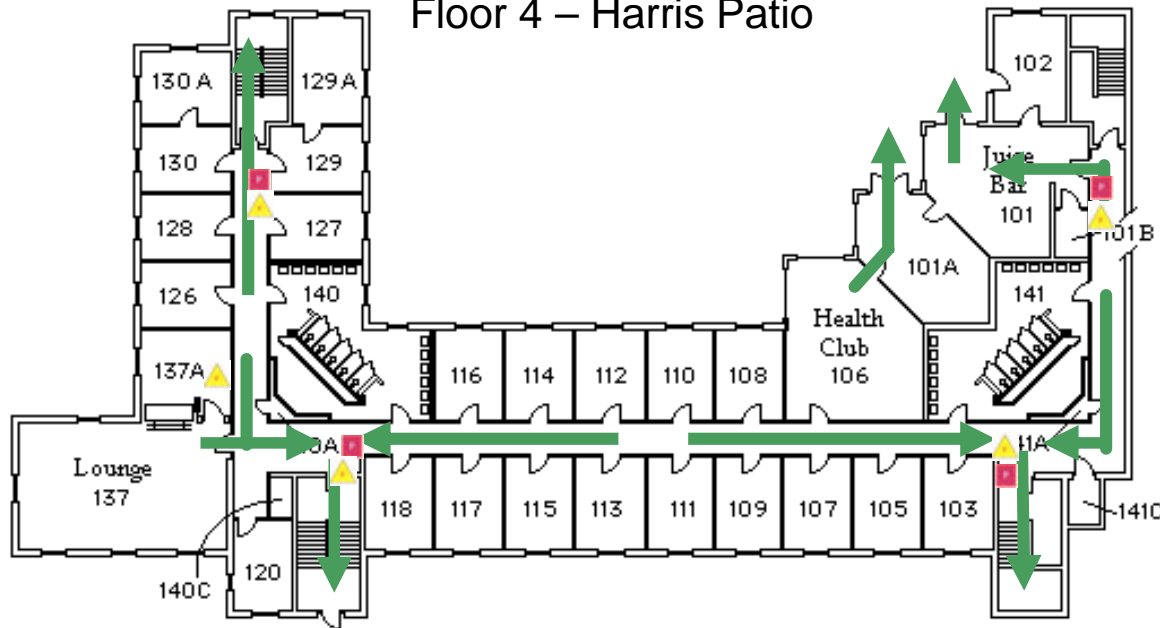

Smith Hall Basement Floor

Emergency Evacuation Assembly Point locations :
Floors 1 & 2 – grassy area in front of Howell
Floor 3 – Smith Parking Lot
Floor 4 – Harris Patio

For emergency access contact the duty staff pager at 404-533-7197 or the Campus police at 404-894-2500.

Smith Hall

First Floor

Emergency Evacuation Assembly Point locations :
Floors 1 & 2 – grassy area in front of Howell
Floor 3 – Smith Parking Lot
Floor 4 – Harris Patio

For emergency access contact the duty staff pager at 404-533-7197 or the Campus police at 404-894-2500.

Smith Hall

Second Floor

Emergency Evacuation Assembly Point locations :
Floors 1 & 2 – grassy area in front of Howell
Floor 3 – Smith Parking Lot
Floor 4 – Harris Patio

For emergency access contact the duty staff pager at 404-533-7197 or the Campus police at 404-894-2500.

Smith Hall Third Floor

Emergency Evacuation Assembly Point locations :
Floors 1 & 2 – grassy area in front of Howell
Floor 3 – Smith Parking Lot
Floor 4 – Harris Patio

For emergency access contact the duty staff pager at 404-533-7197 or the Campus police at 404-894-2500.