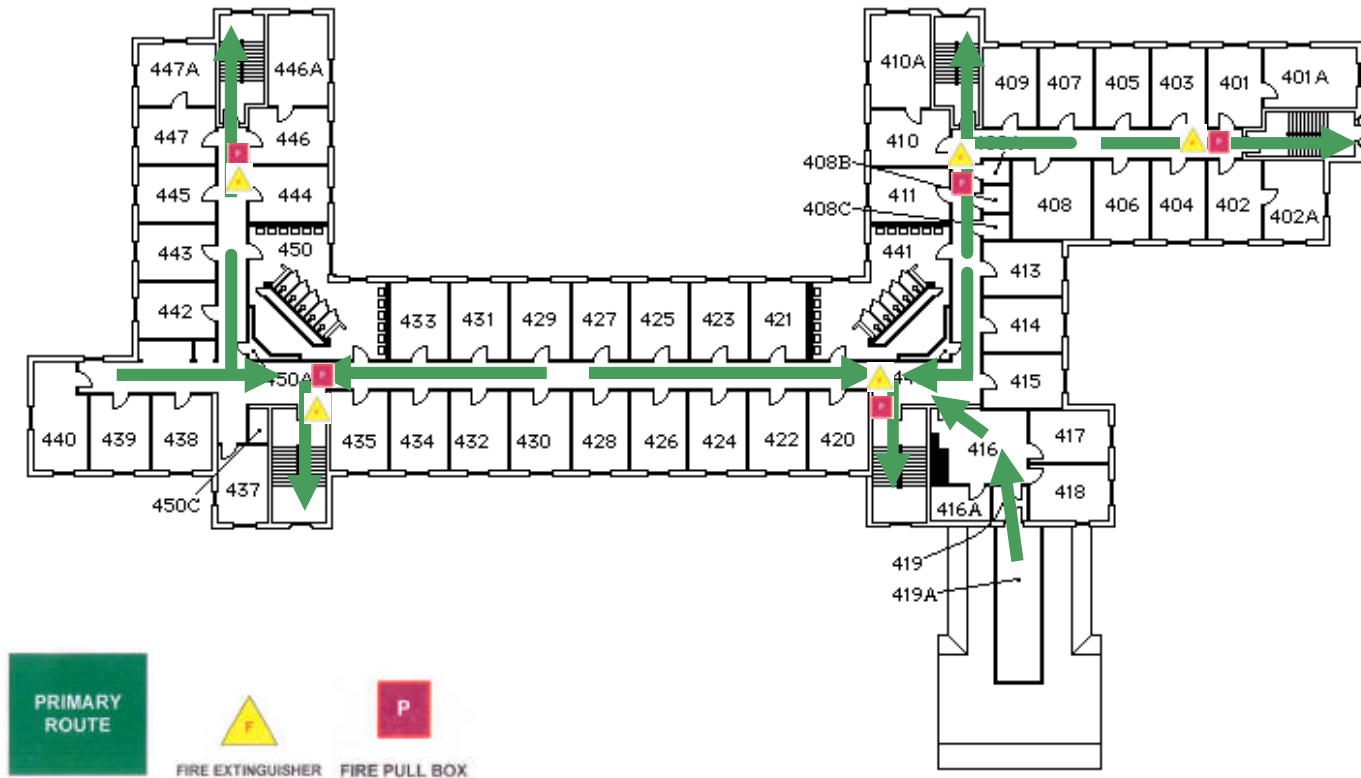

Smith Hall

First Floor

Emergency Evacuation Assembly Point locations :
Floors 1 & 2 – grassy area in front of Howell
Floor 3 – Smith Parking Lot
Floor 4 – Harris Patio

For emergency access contact the duty staff pager at 404-533-7197 or the Campus police at 404-894-2500.

Smith Hall

Second Floor

Emergency Evacuation Assembly Point locations :
Floors 1 & 2 – grassy area in front of Howell
Floor 3 – Smith Parking Lot
Floor 4 – Harris Patio

For emergency access contact the duty staff pager at 404-533-7197 or the Campus police at 404-894-2500.

Smith Hall Third Floor

Emergency Evacuation Assembly Point locations :
Floors 1 & 2 – grassy area in front of Howell
Floor 3 – Smith Parking Lot
Floor 4 – Harris Patio

For emergency access contact the duty staff pager at 404-533-7197 or the Campus police at 404-894-2500.

Smith Hall Fourth Floor

Emergency Evacuation Assembly Point locations :
Floors 1 & 2 – grassy area in front of Howell
Floor 3 – Smith Parking Lot
Floor 4 – Harris Patio

For emergency access contact the duty staff pager at 404-533-7197 or the Campus police at 404-894-2500.