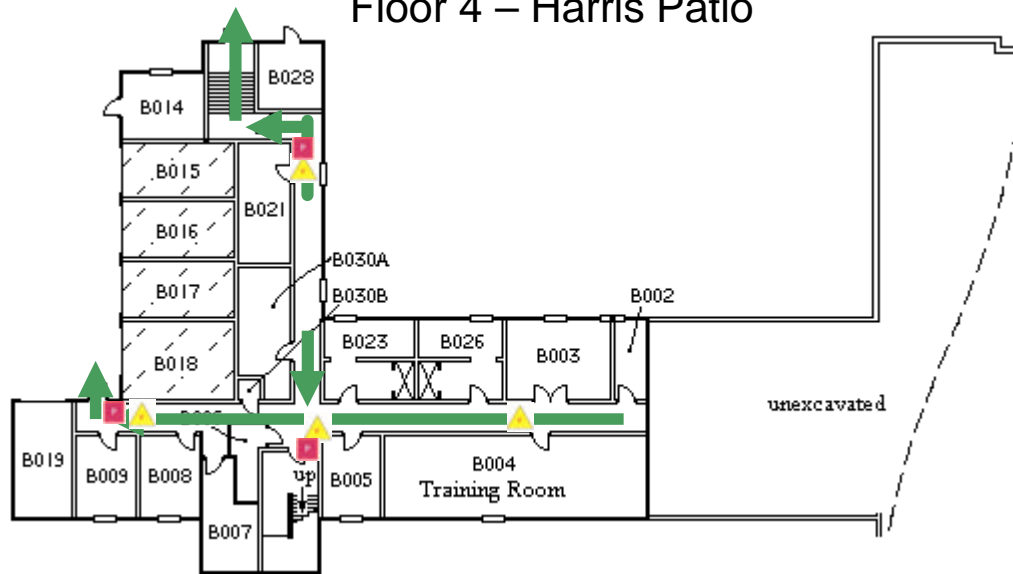

Smith Hall Basement Floor

Emergency Evacuation Assembly Point locations :
Floors 1 & 2 – grassy area in front of Howell
Floor 3 – Smith Parking Lot
Floor 4 – Harris Patio

For emergency access contact the duty staff pager at 404-533-7197 or the Campus police at 404-894-2500.

Smith Hall

First Floor

Emergency Evacuation Assembly Point locations :
Floors 1 & 2 – grassy area in front of Howell
Floor 3 – Smith Parking Lot
Floor 4 – Harris Patio

For emergency access contact the duty staff pager at 404-533-7197 or the Campus police at 404-894-2500.

Smith Hall

Second Floor

Emergency Evacuation Assembly Point locations :
Floors 1 & 2 – grassy area in front of Howell
Floor 3 – Smith Parking Lot
Floor 4 – Harris Patio

For emergency access contact the duty staff pager at 404-533-7197 or the Campus police at 404-894-2500.

Smith Hall Third Floor

Emergency Evacuation Assembly Point locations :
Floors 1 & 2 – grassy area in front of Howell
Floor 3 – Smith Parking Lot
Floor 4 – Harris Patio

For emergency access contact the duty staff pager at 404-533-7197 or the Campus police at 404-894-2500.