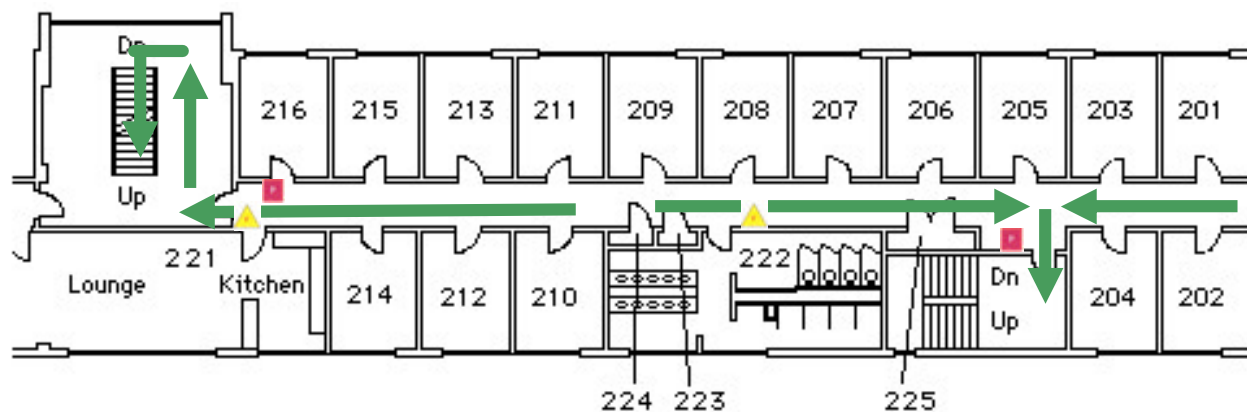

Perry Hall

Second Floor

Emergency Evacuation Assembly Point
is Perry-Matheson Parking Lot

For emergency access
contact the duty staff pager at
404-533-7197 or the Campus
police at 404-894-2500.