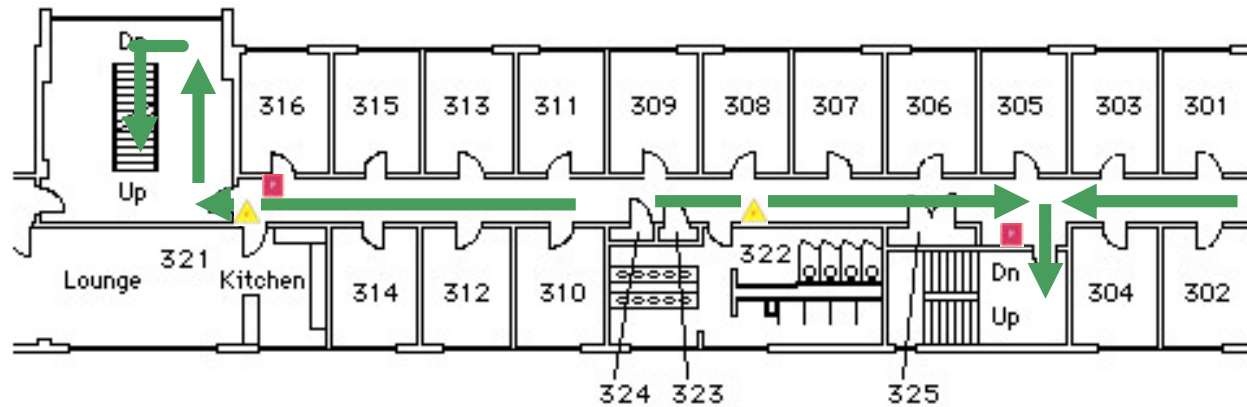

Perry Hall

Third Floor

Emergency Evacuation Assembly Point
is Perry-Matheson Parking Lot

For emergency access
contact the duty staff pager at
404-533-7197 or the Campus
police at 404-894-2500.