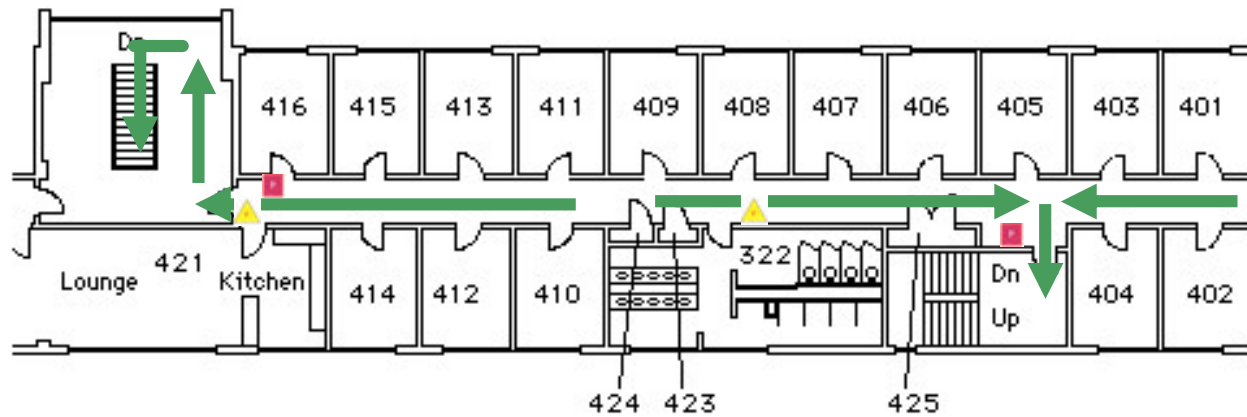

Perry Hall

Fourth Floor

Emergency Evacuation Assembly Point
is Perry-Matheson Parking Lot

For emergency access
contact the duty staff pager at
404-533-7197 or the Campus
police at 404-894-2500.