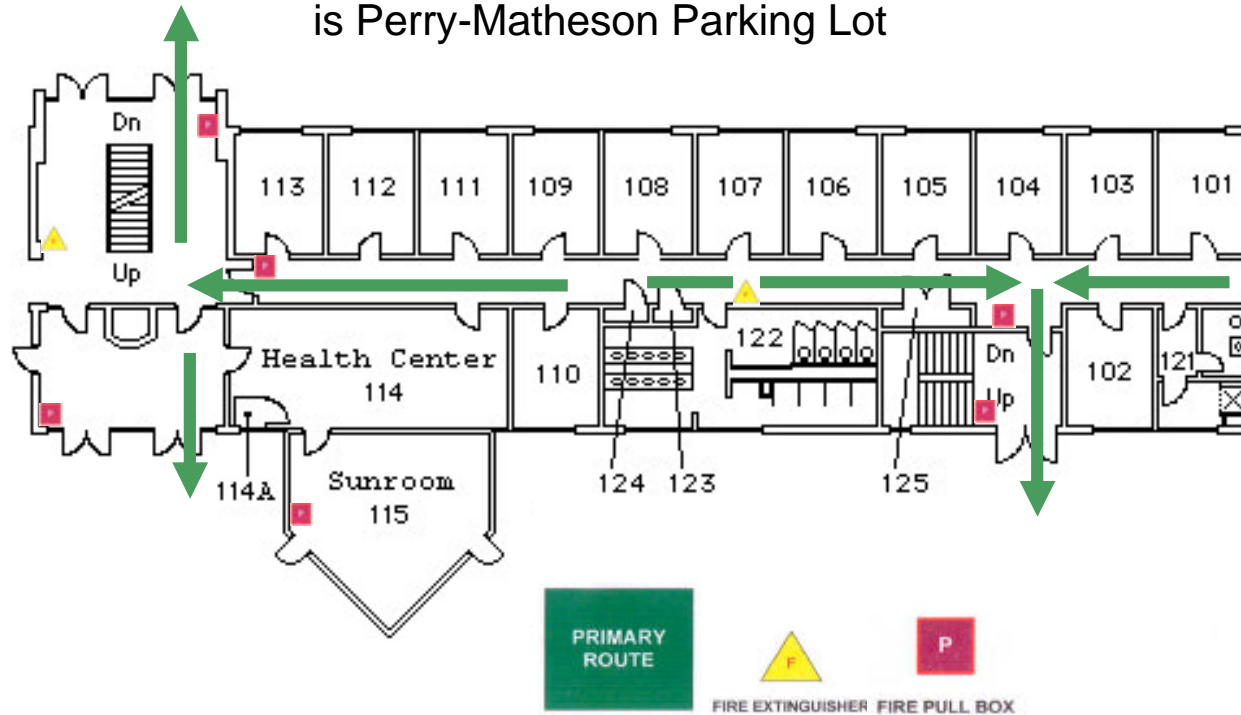

## First Floor

Emergency Evacuation Assembly Point  
is Perry-Matheson Parking Lot

For emergency access  
contact the duty staff pager at  
404-533-7197 or the Campus  
police at 404-894-2500.

## Second Floor

Emergency Evacuation Assembly Point  
is Perry-Matheson Parking Lot

For emergency access  
contact the duty staff pager at  
404-533-7197 or the Campus  
police at 404-894-2500.