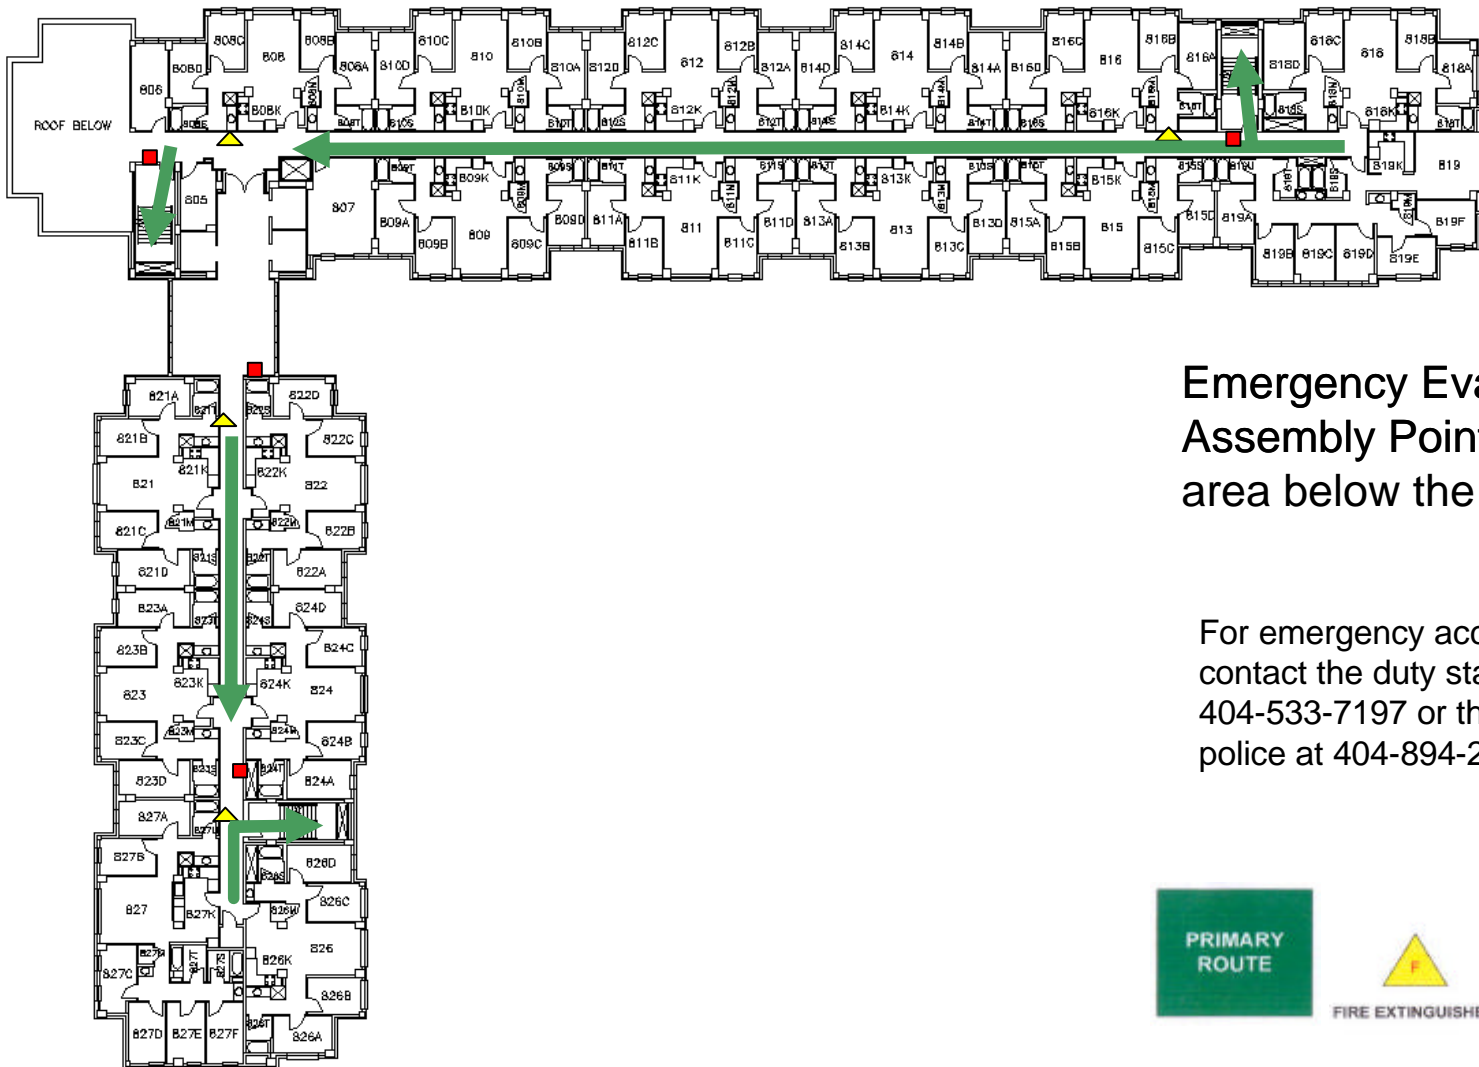

North Ave Apt South Eighth Floor

Emergency Evacuation
Assembly Point is the grass
area below the volleyball court

For emergency access
contact the duty staff pager at
404-533-7197 or the Campus
police at 404-894-2500.