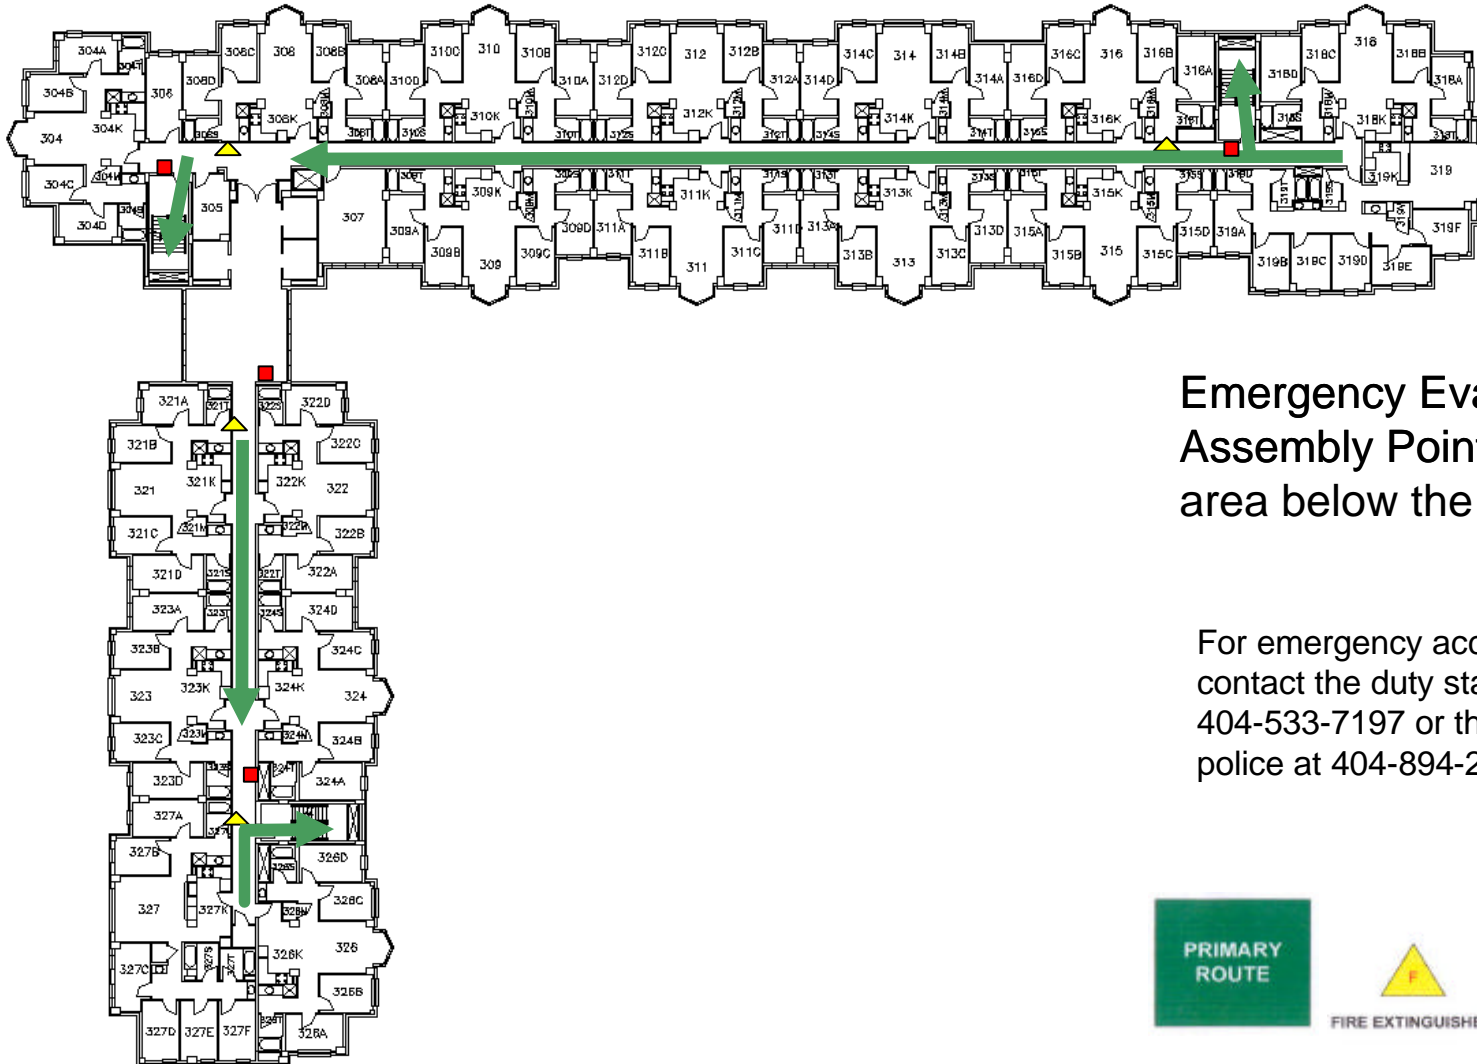

North Ave Apt South Third Floor

Emergency Evacuation
Assembly Point is the grass
area below the volleyball court

For emergency access
contact the duty staff pager at
404-533-7197 or the Campus
police at 404-894-2500.

FIRE EXTINGUISHER FIRE PULL BOX