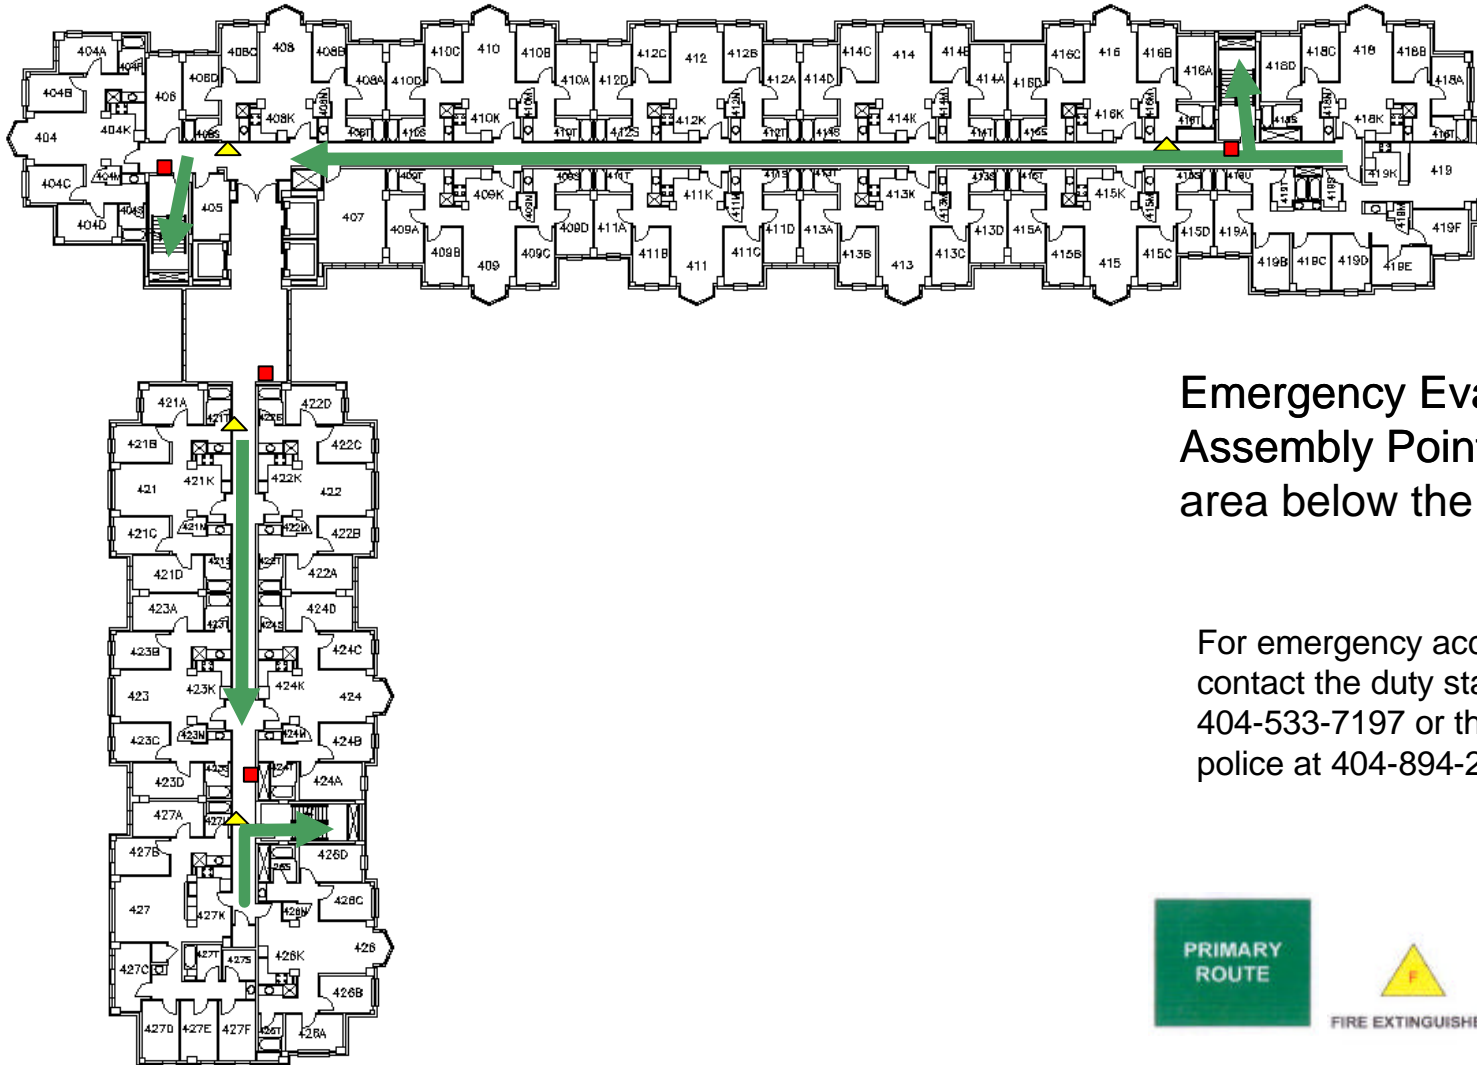

North Ave Apt South Fourth Floor

Emergency Evacuation
Assembly Point is the grass
area below the volleyball court

For emergency access
contact the duty staff pager at
404-533-7197 or the Campus
police at 404-894-2500.

FIRE EXTINGUISHER FIRE PULL BOX