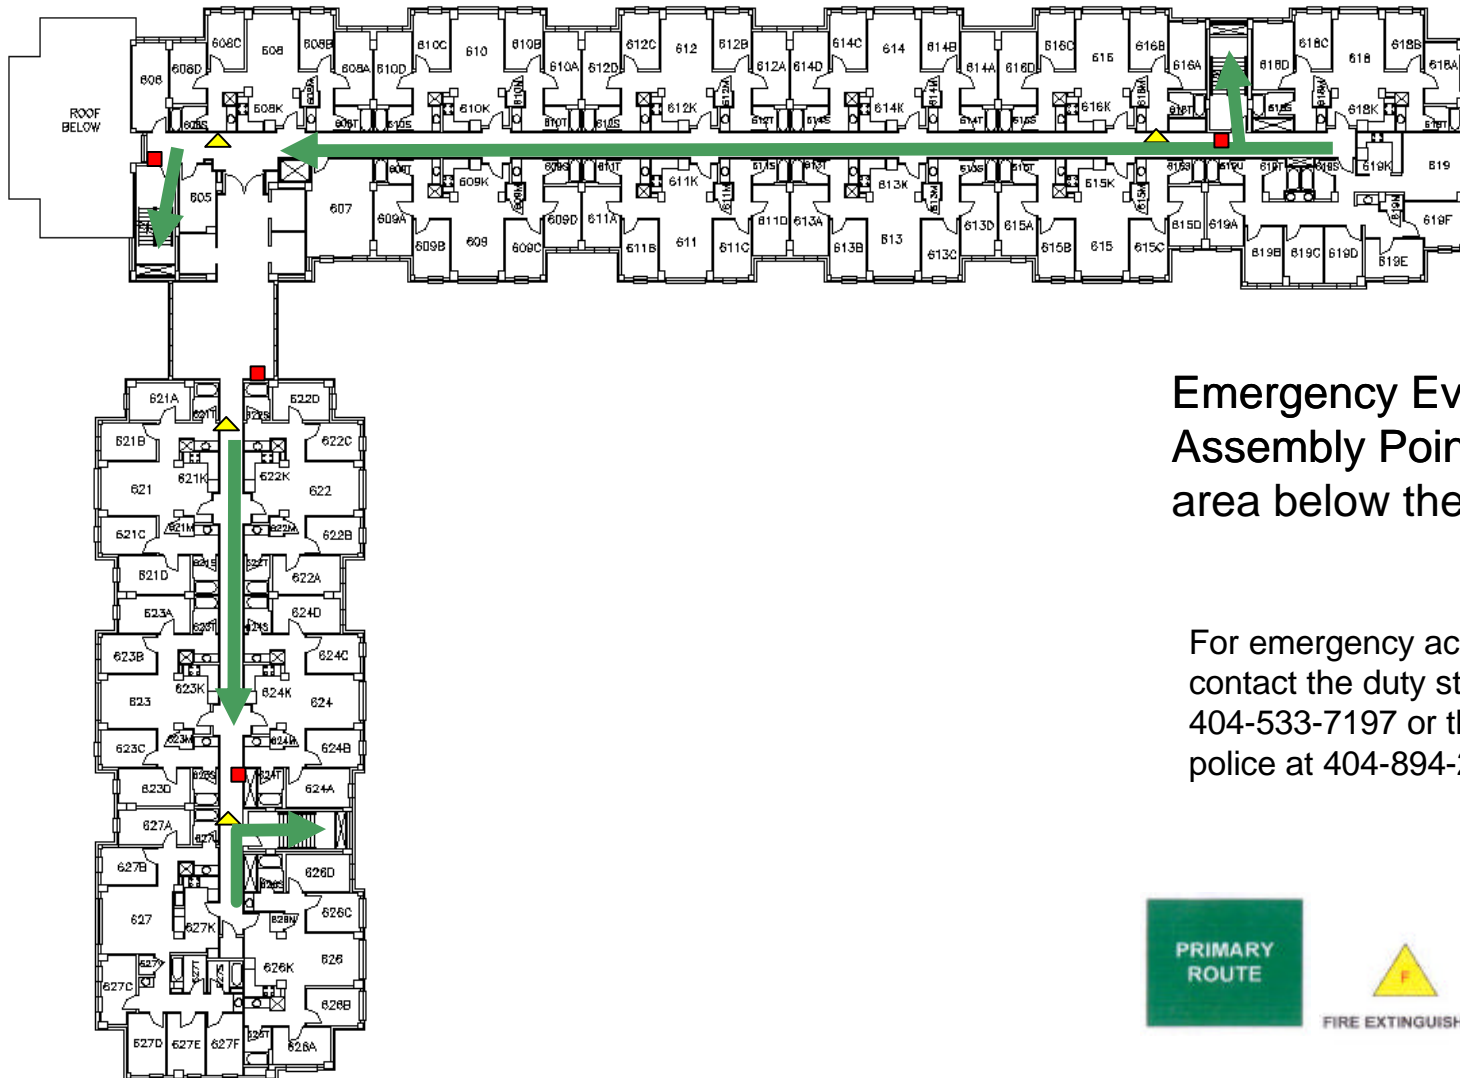

North Ave Apt South Sixth Floor

Emergency Evacuation
Assembly Point is the grass
area below the volleyball court

For emergency access
contact the duty staff pager at
404-533-7197 or the Campus
police at 404-894-2500.

FIRE EXTINGUISHER FIRE PULL BOX