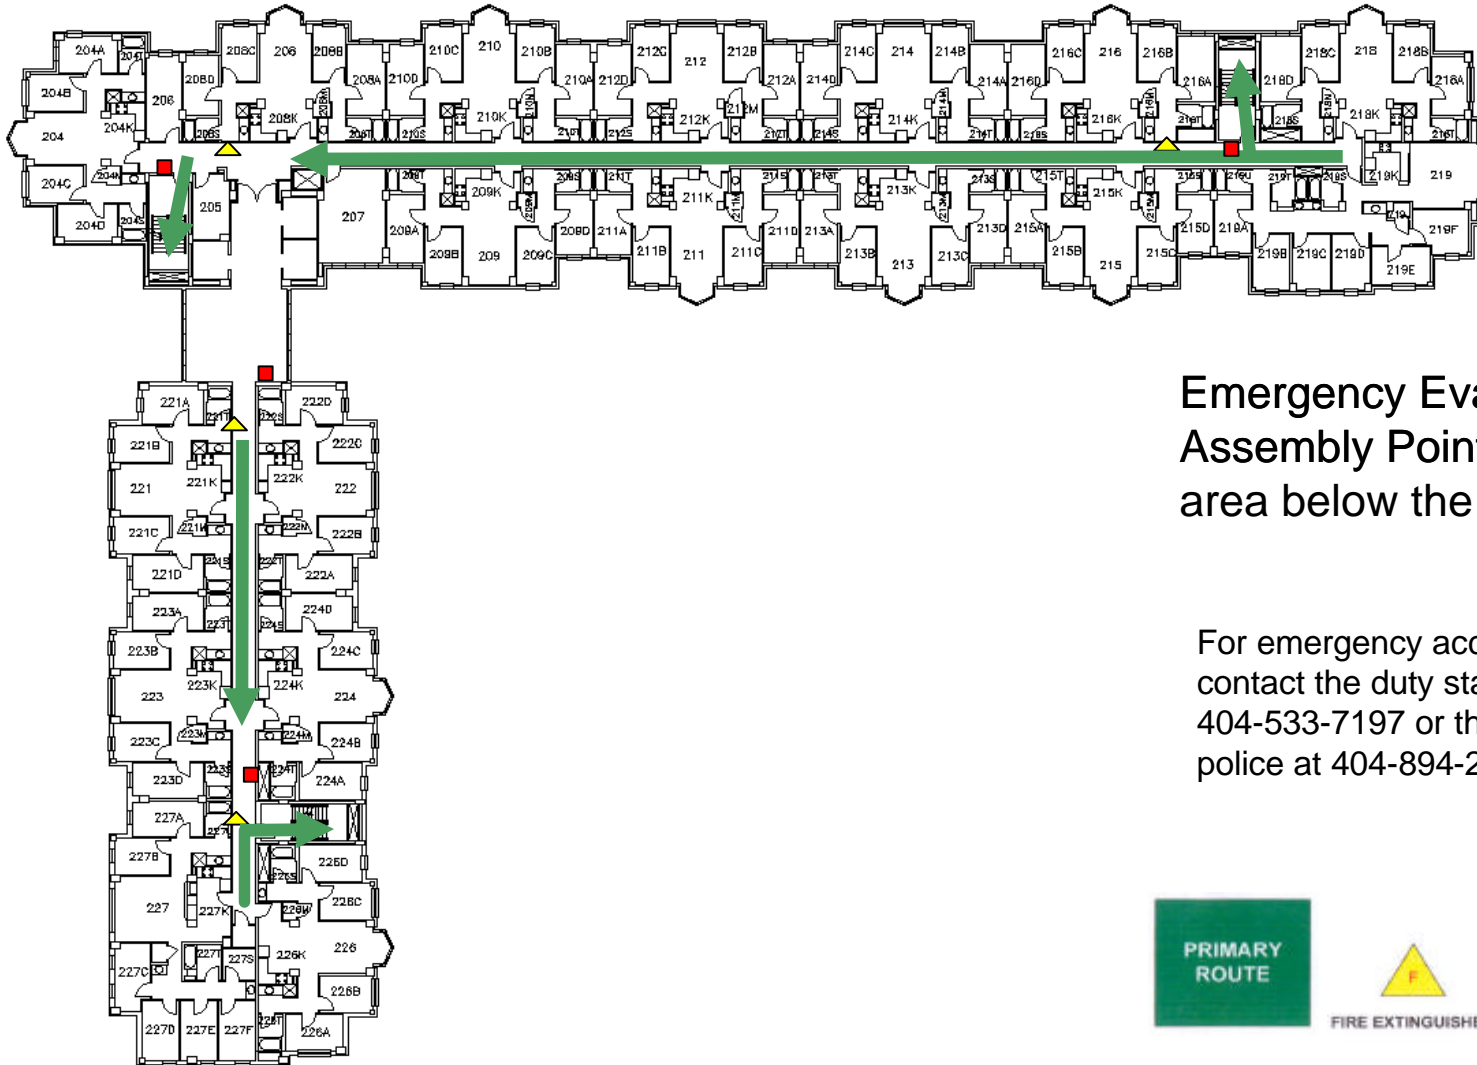

North Ave Apt South Second Floor

Emergency Evacuation
Assembly Point is the grass
area below the volleyball court

For emergency access
contact the duty staff pager at
404-533-7197 or the Campus
police at 404-894-2500.

FIRE EXTINGUISHER FIRE PULL BOX