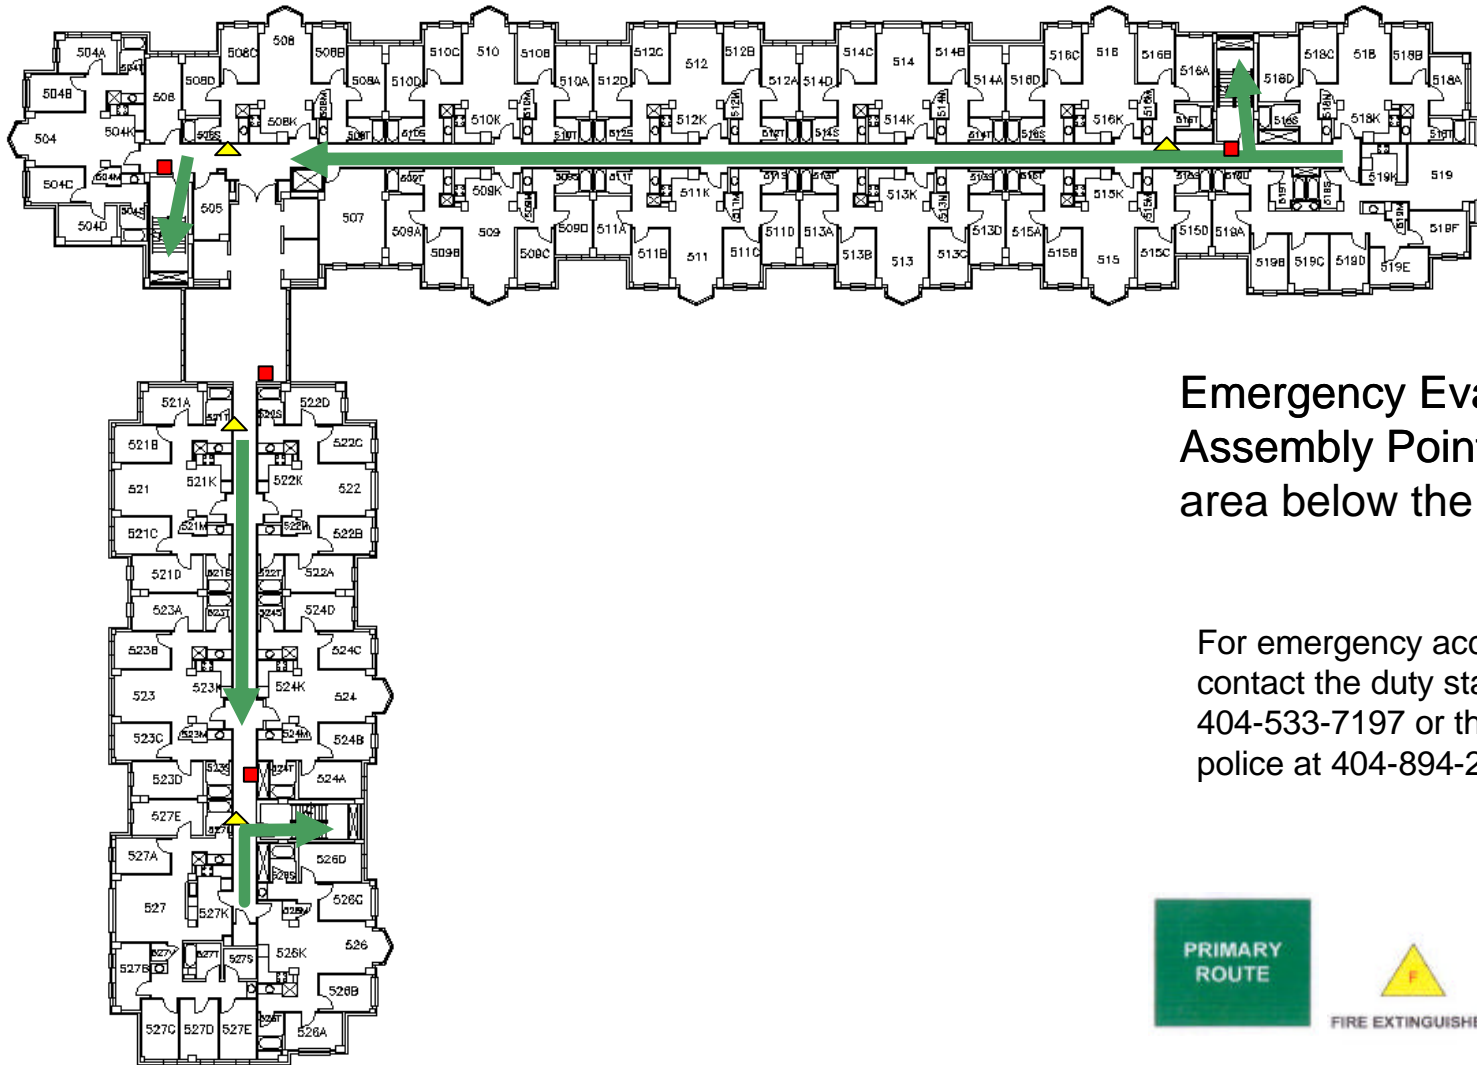

North Ave Apt South Fifth Floor

Emergency Evacuation
Assembly Point is the grass
area below the volleyball court

For emergency access
contact the duty staff pager at
404-533-7197 or the Campus
police at 404-894-2500.

PRIMARY ROUTE

FIRE EXTINGUISHER FIRE PULL BOX