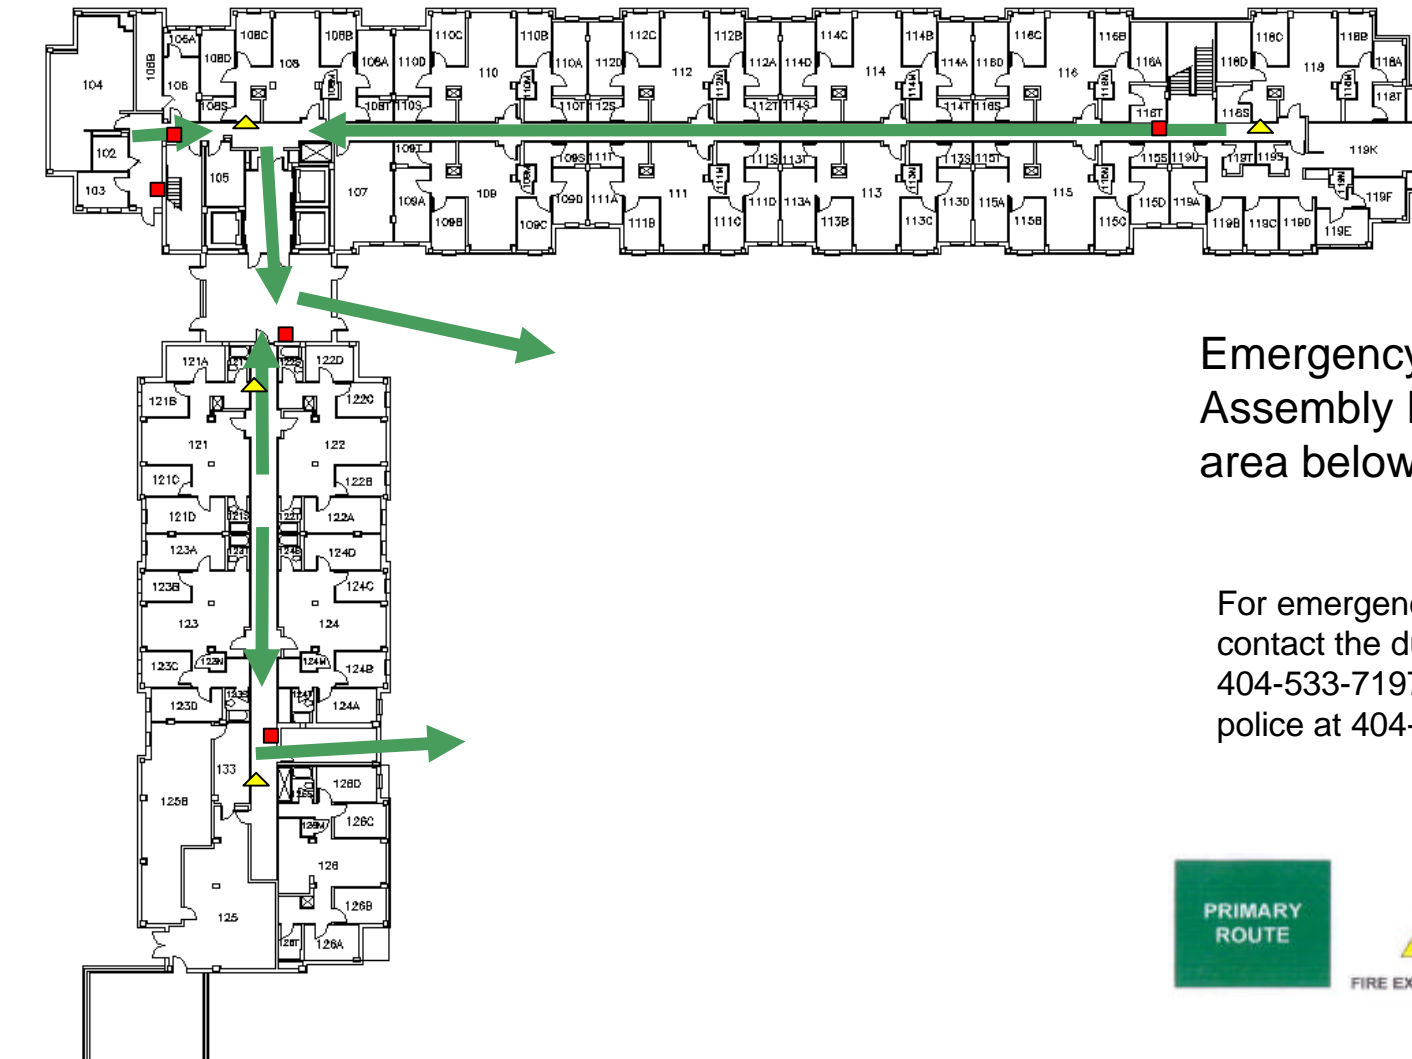

# North Ave Apt South First Floor

Emergency Evacuation  
Assembly Point is the grass  
area below the volleyball court

For emergency access  
contact the duty staff pager at  
404-533-7197 or the Campus  
police at 404-894-2500.

# North Ave Apt South Second Floor

Emergency Evacuation  
Assembly Point is the grass  
area below the volleyball court

For emergency access  
contact the duty staff pager at  
404-533-7197 or the Campus  
police at 404-894-2500.