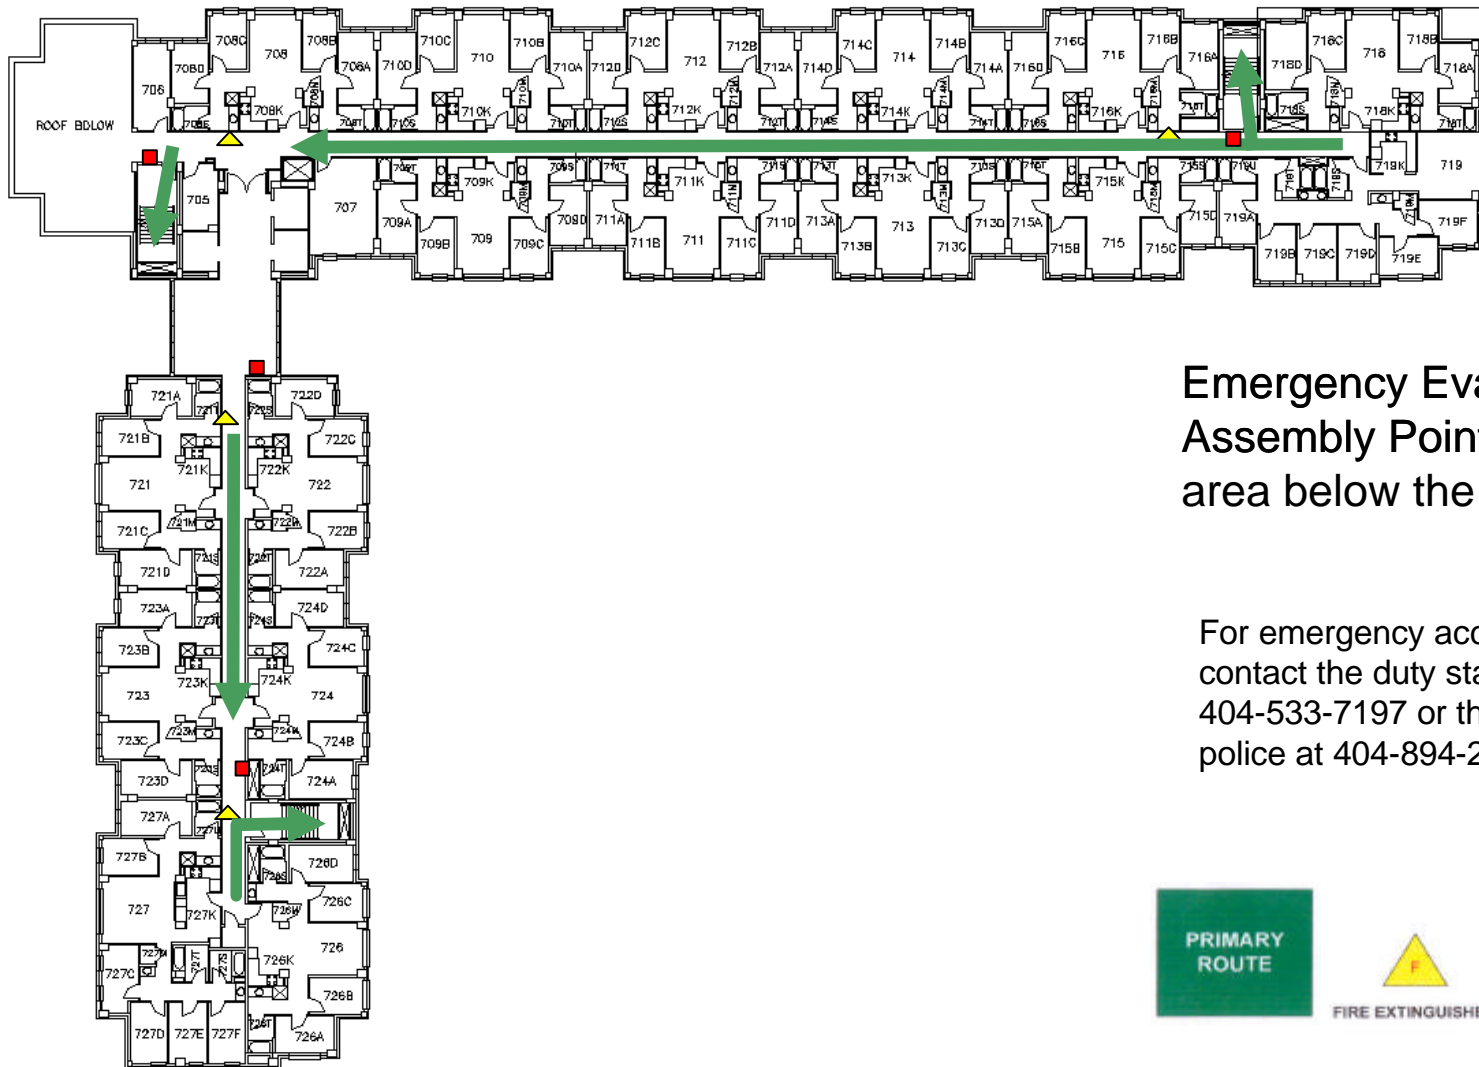

North Ave Apt South Seventh Floor

Emergency Evacuation
Assembly Point is the grass
area below the volleyball court

For emergency access
contact the duty staff pager at
404-533-7197 or the Campus
police at 404-894-2500.

FIRE EXTINGUISHER FIRE PULL BOX