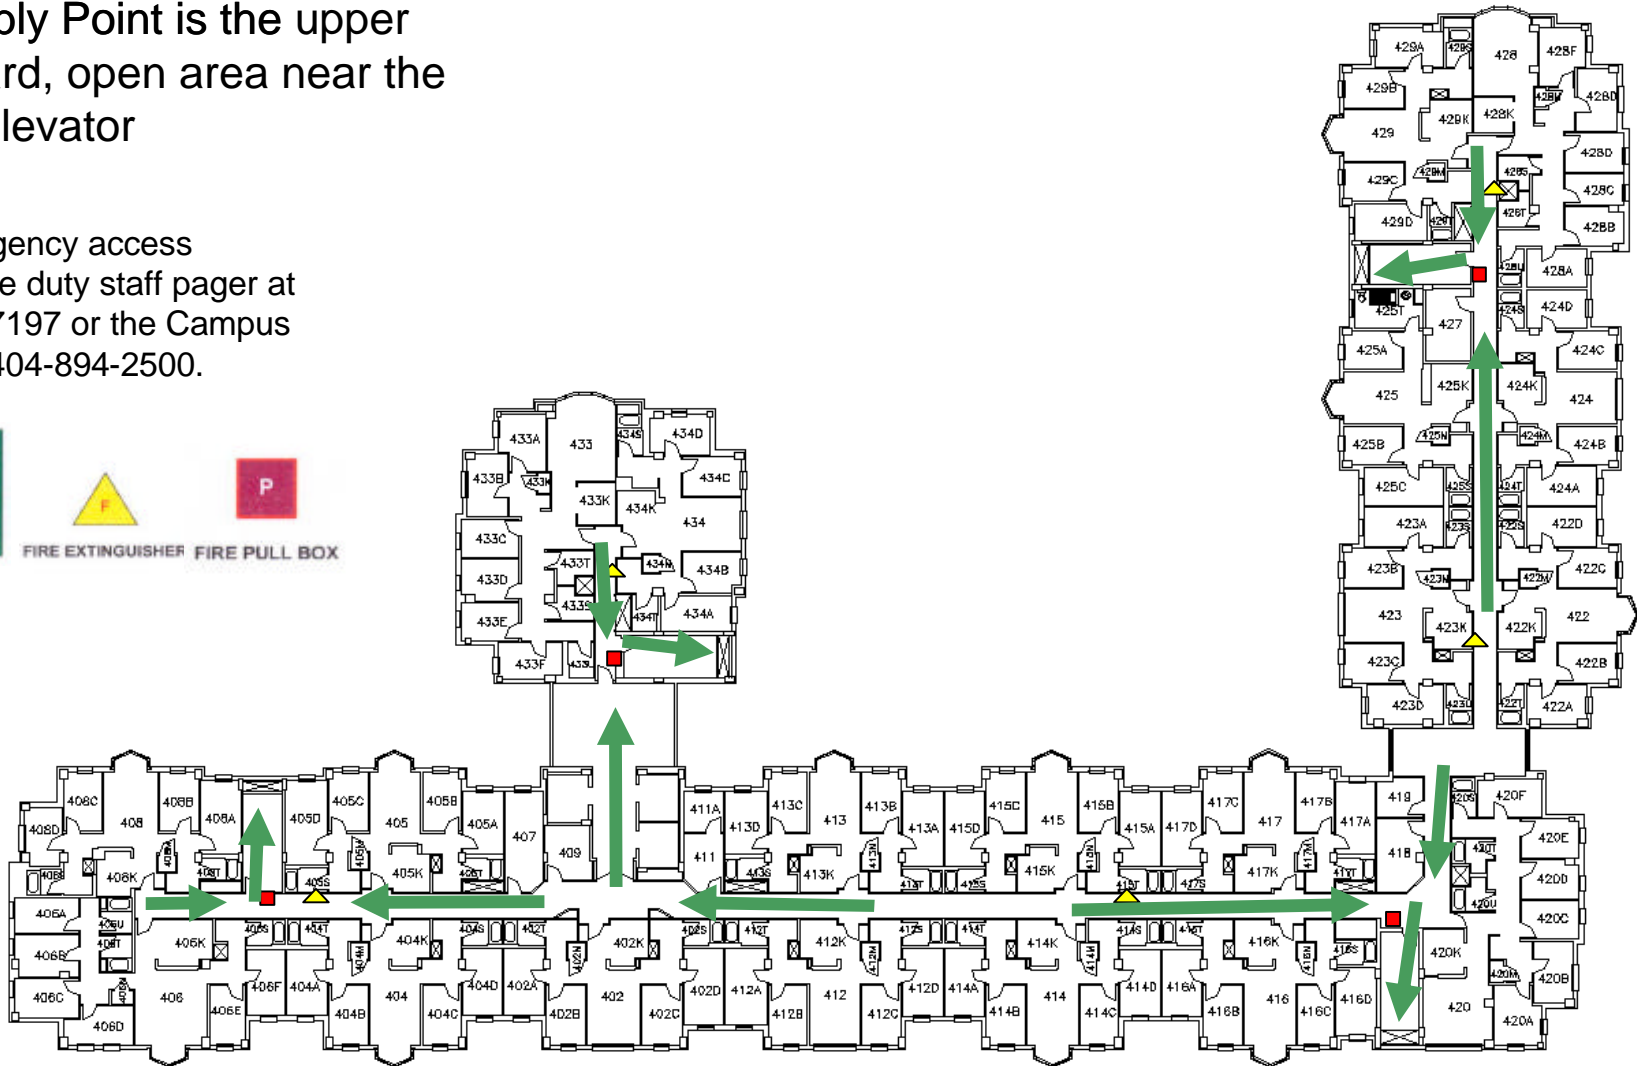

North Ave Apt North Second Floor

Emergency Evacuation
Assembly Point is the upper
courtyard, open area near the
tower elevator

For emergency access
contact the duty staff pager at
404-533-7197 or the Campus
police at 404-894-2500.

North Ave Apt North Third Floor

Emergency Evacuation

Assembly Point is the upper courtyard, open area near the tower elevator

For emergency access contact the duty staff pager at 404-533-7197 or the Campus police at 404-894-2500.

North Ave Apt North Fourth Floor

Emergency Evacuation
Assembly Point is the upper
courtyard, open area near the
tower elevator

For emergency access
contact the duty staff pager at
404-533-7197 or the Campus
police at 404-894-2500.