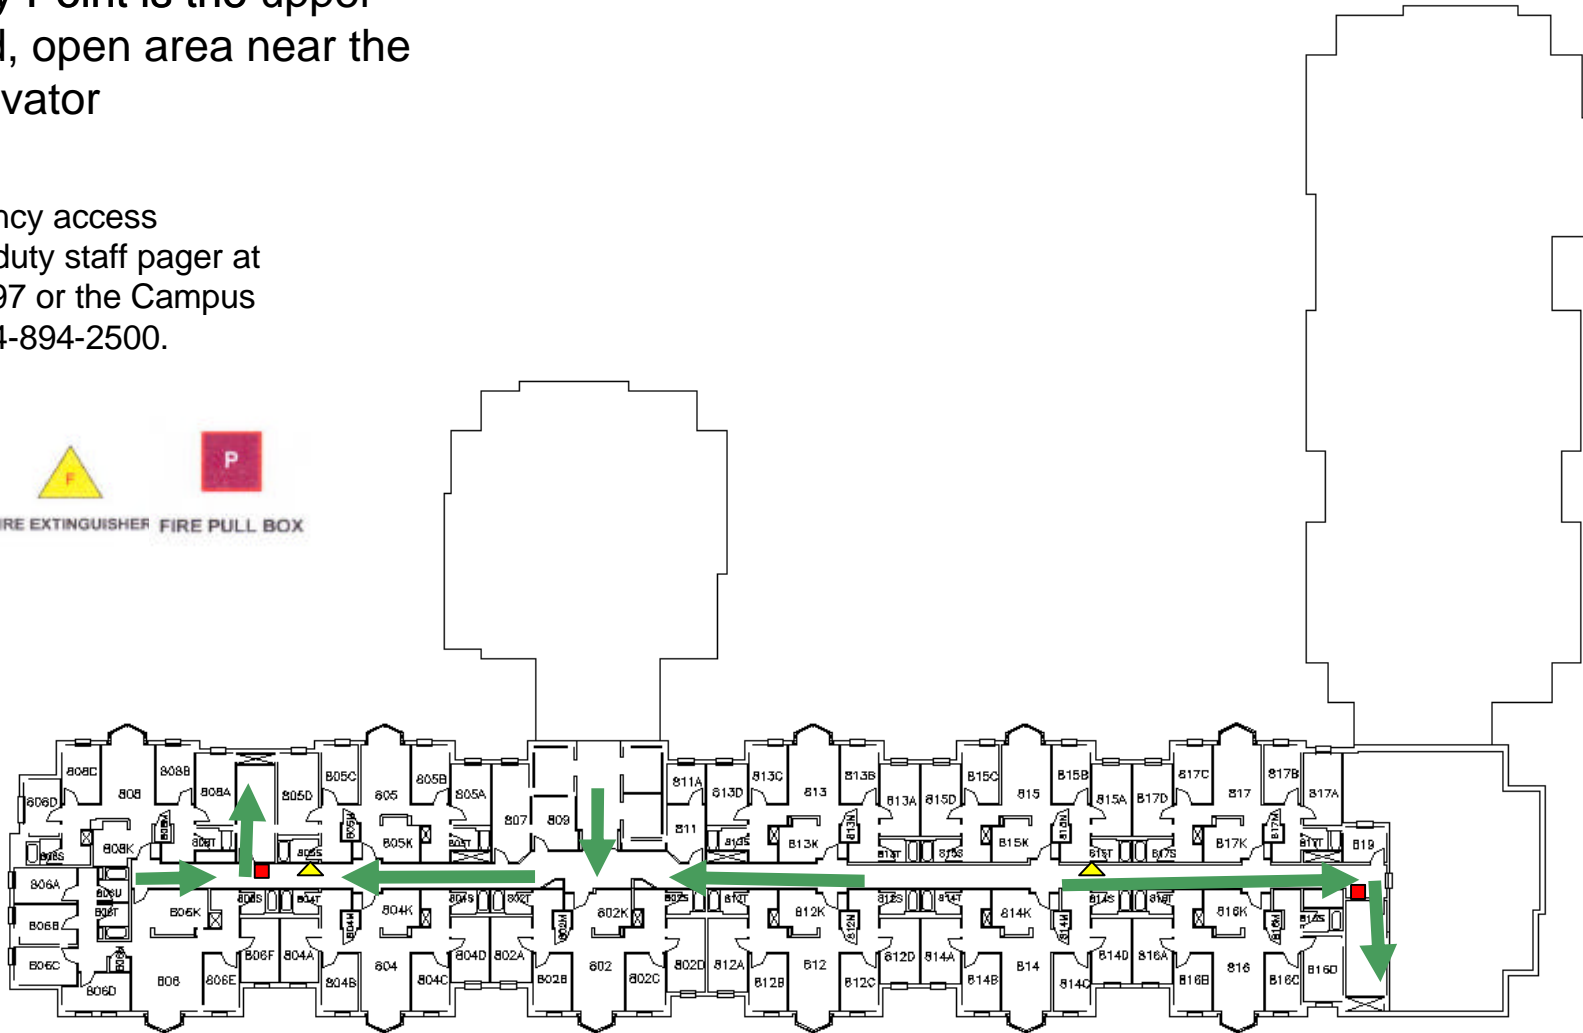

North Ave Apt North Eighth Floor

Emergency Evacuation
Assembly Point is the upper
courtyard, open area near the
tower elevator

For emergency access
contact the duty staff pager at
404-533-7197 or the Campus
police at 404-894-2500.