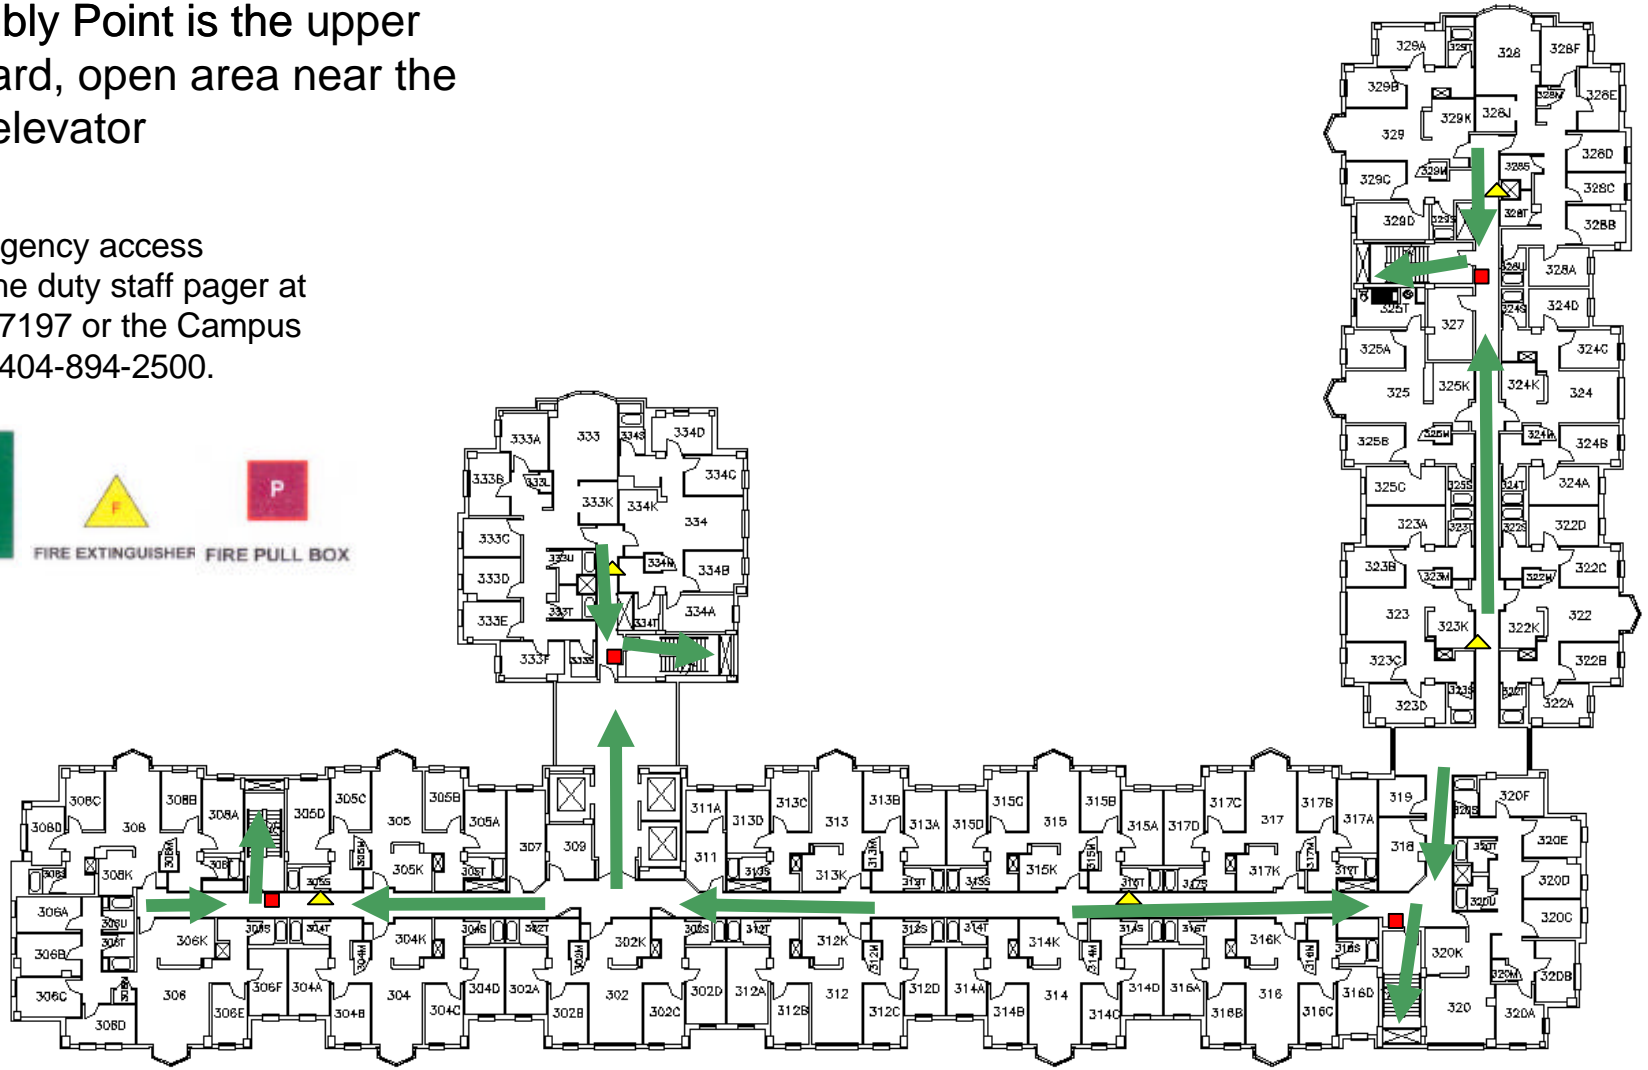

North Ave Apt North First Floor

Emergency Evacuation
Assembly Point is the upper
courtyard, open area near the
tower elevator

For emergency access
contact the duty staff pager at
404-533-7197 or the Campus
police at 404-894-2500.

North Ave Apt North Second Floor

Emergency Evacuation
Assembly Point is the upper
courtyard, open area near the
tower elevator

For emergency access
contact the duty staff pager at
404-533-7197 or the Campus
police at 404-894-2500.

North Ave Apt North Third Floor

Emergency Evacuation

Assembly Point is the upper courtyard, open area near the tower elevator

For emergency access contact the duty staff pager at 404-533-7197 or the Campus police at 404-894-2500.

North Ave Apt North Fourth Floor

Emergency Evacuation
Assembly Point is the upper
courtyard, open area near the
tower elevator

For emergency access
contact the duty staff pager at
404-533-7197 or the Campus
police at 404-894-2500.