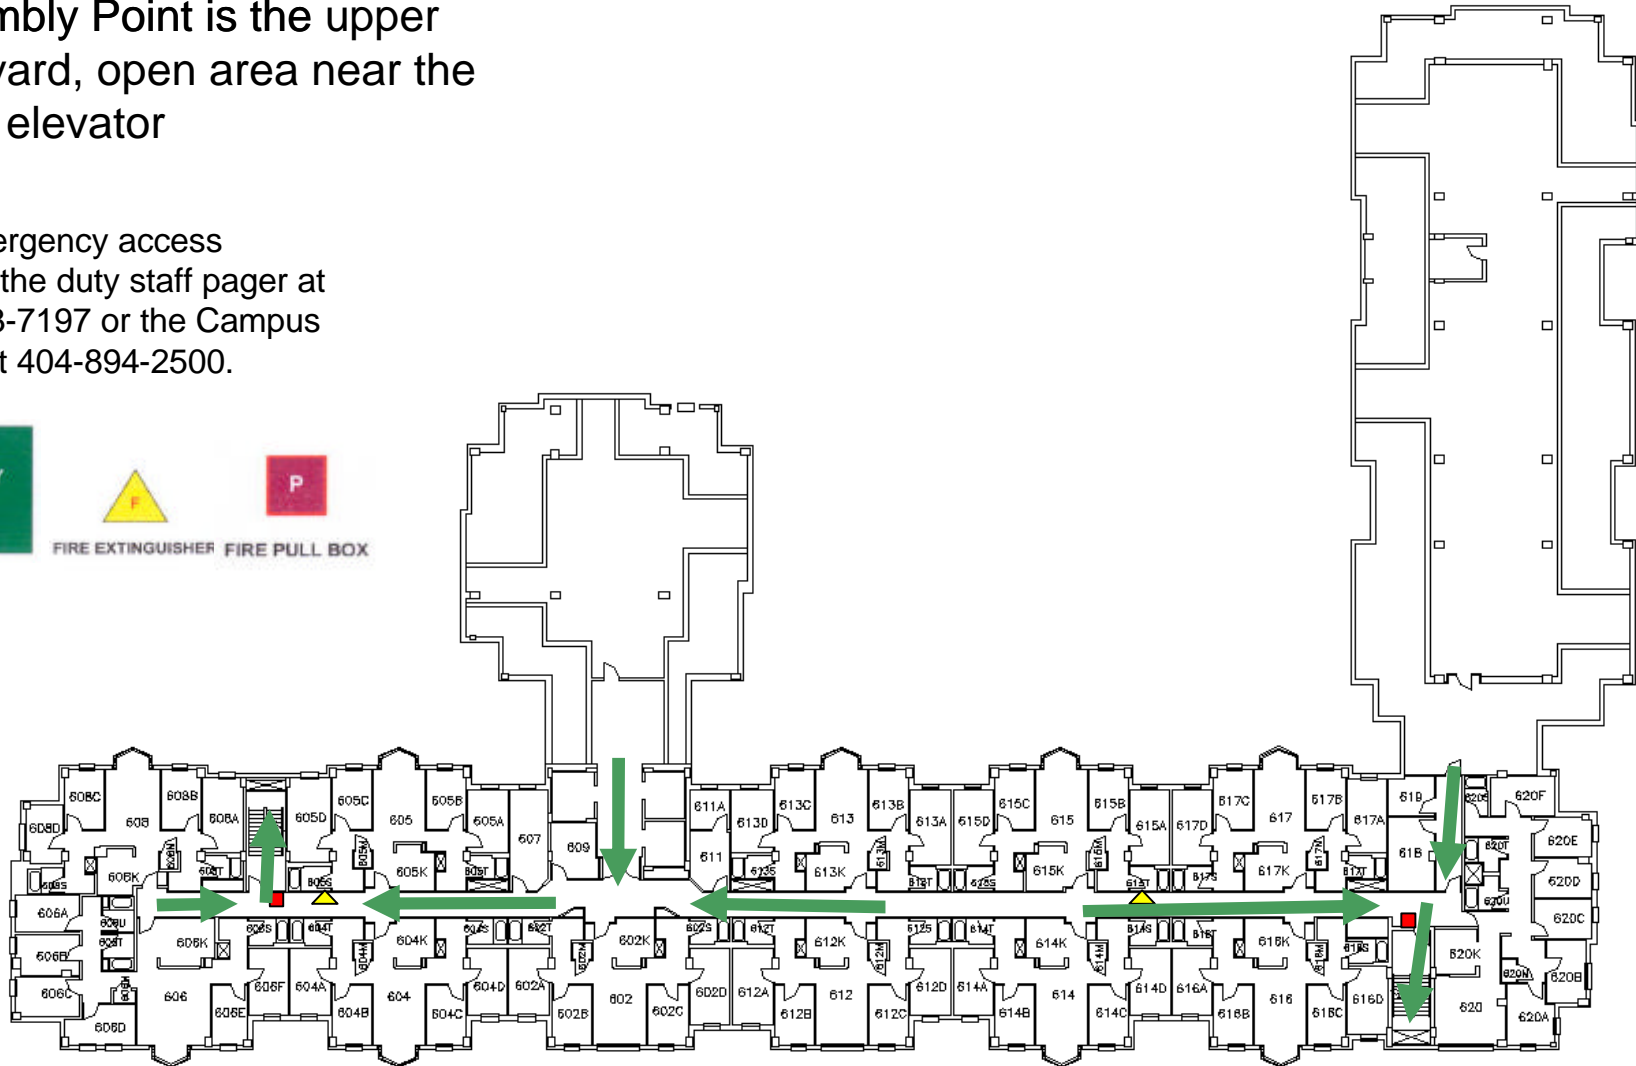

North Ave Apt North Sixth Floor

Emergency Evacuation
Assembly Point is the upper
courtyard, open area near the
tower elevator

For emergency access
contact the duty staff pager at
404-533-7197 or the Campus
police at 404-894-2500.