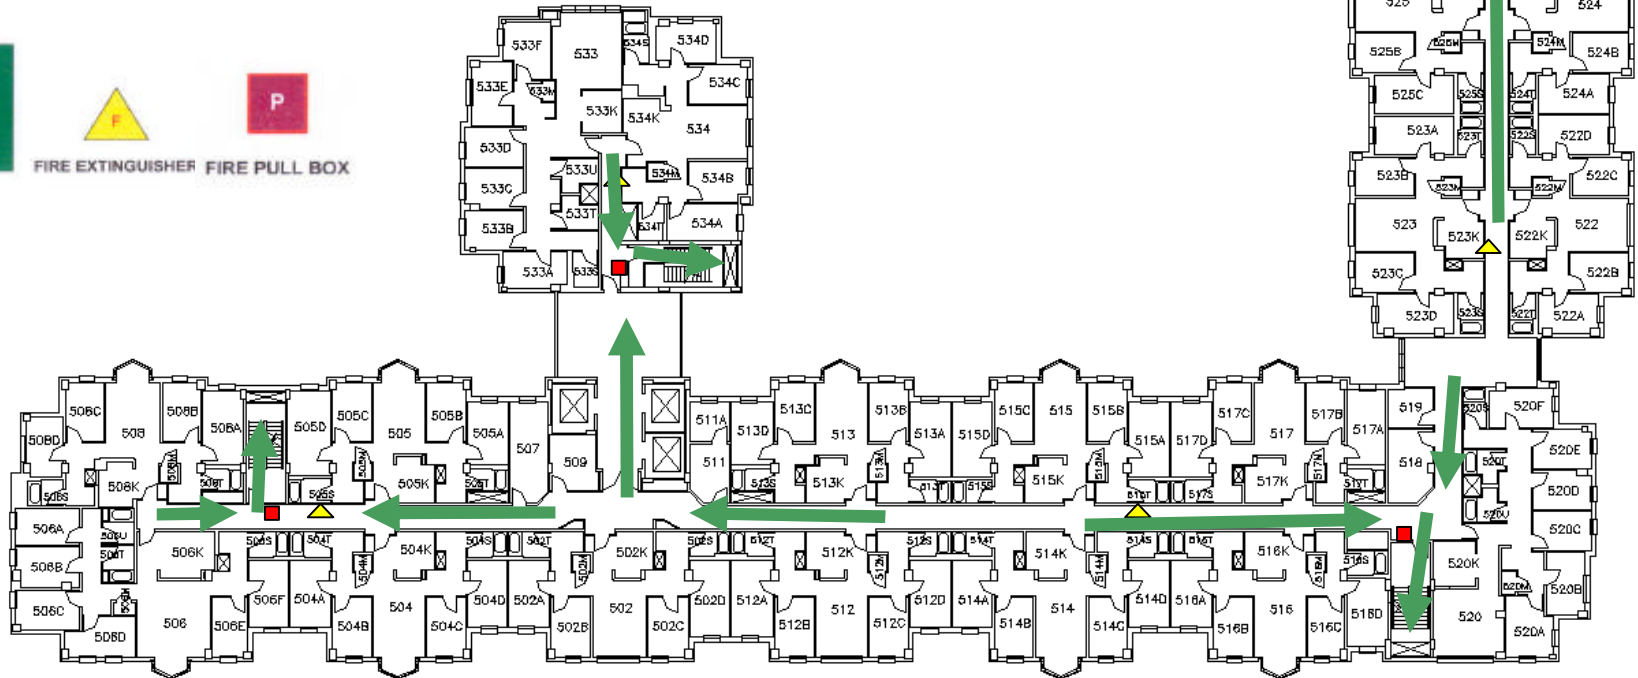

North Ave Apt North Fourth Floor

Emergency Evacuation
Assembly Point is the upper
courtyard, open area near the
tower elevator

For emergency access
contact the duty staff pager at
404-533-7197 or the Campus
police at 404-894-2500.

North Ave Apt North Fifth Floor

Emergency Evacuation

Assembly Point is the upper courtyard, open area near the tower elevator

For emergency access contact the duty staff pager at 404-533-7197 or the Campus police at 404-894-2500.