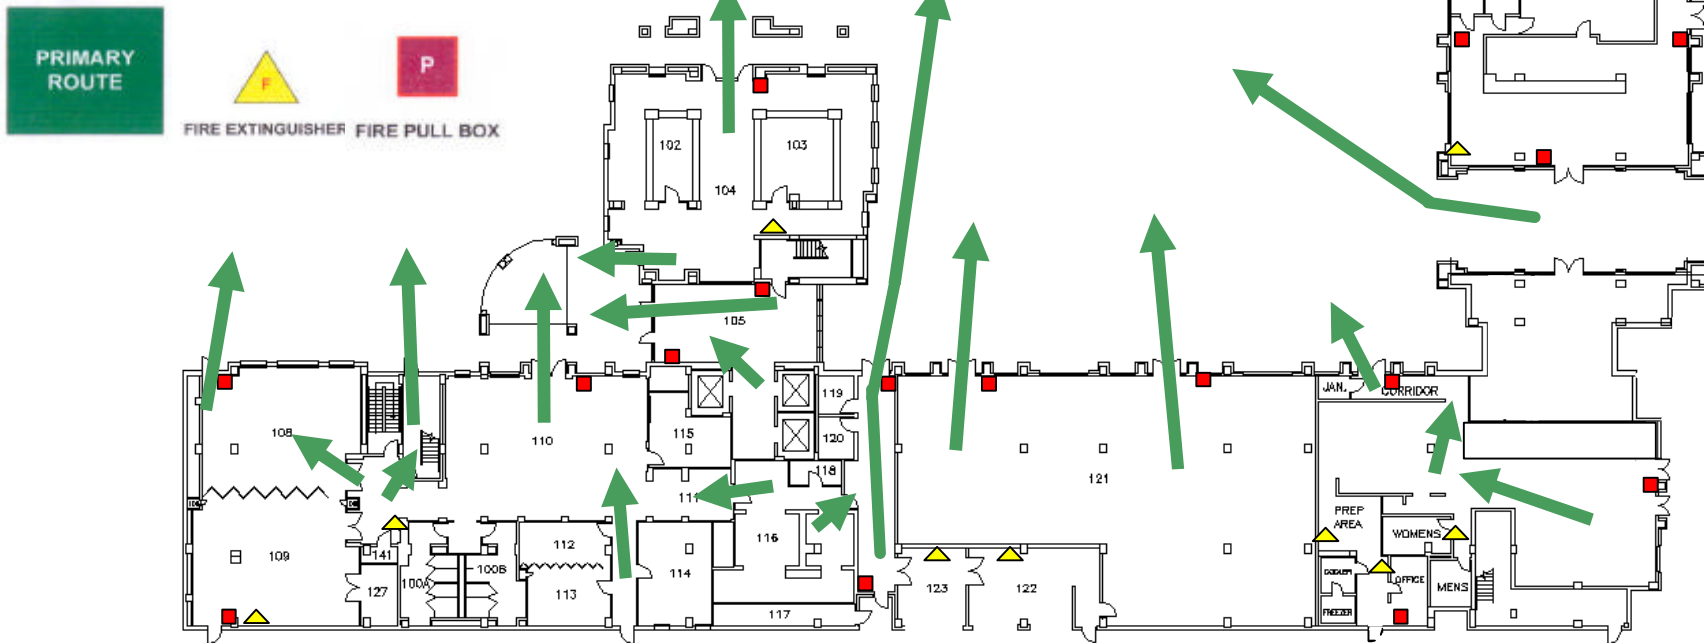

North Ave Apt North First Floor

Emergency Evacuation
Assembly Point is the upper
courtyard, open area near the
tower elevator

For emergency access
contact the duty staff pager at
404-533-7197 or the Campus
police at 404-894-2500.

North Ave Apt North Second Floor

Emergency Evacuation
Assembly Point is the upper
courtyard, open area near the
tower elevator

For emergency access
contact the duty staff pager at
404-533-7197 or the Campus
police at 404-894-2500.

North Ave Apt North Third Floor

Emergency Evacuation

Assembly Point is the upper courtyard, open area near the tower elevator

For emergency access contact the duty staff pager at 404-533-7197 or the Campus police at 404-894-2500.