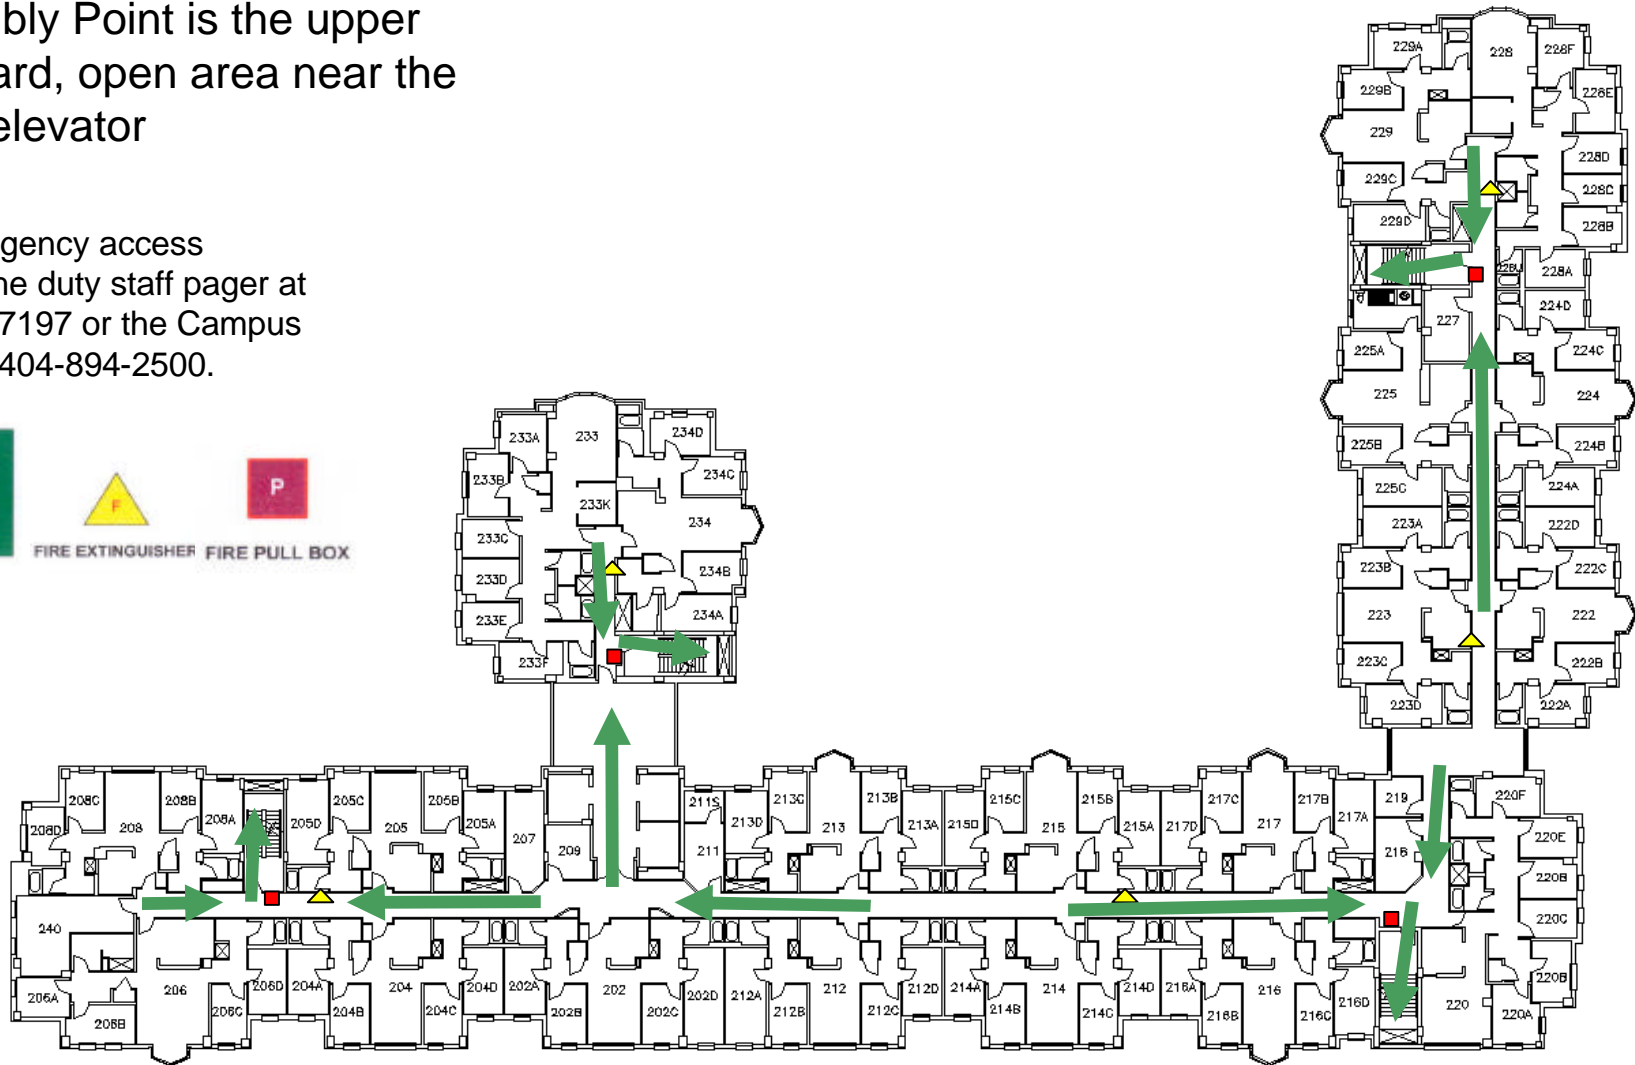

North Ave Apt North First Floor

Emergency Evacuation
Assembly Point is the upper
courtyard, open area near the
tower elevator

For emergency access
contact the duty staff pager at
404-533-7197 or the Campus
police at 404-894-2500.

North Ave Apt North Second Floor

Emergency Evacuation
Assembly Point is the upper
courtyard, open area near the
tower elevator

For emergency access
contact the duty staff pager at
404-533-7197 or the Campus
police at 404-894-2500.

North Ave Apt North Third Floor

Emergency Evacuation

Assembly Point is the upper courtyard, open area near the tower elevator

For emergency access contact the duty staff pager at 404-533-7197 or the Campus police at 404-894-2500.

North Ave Apt North Fourth Floor

Emergency Evacuation
Assembly Point is the upper
courtyard, open area near the
tower elevator

For emergency access
contact the duty staff pager at
404-533-7197 or the Campus
police at 404-894-2500.