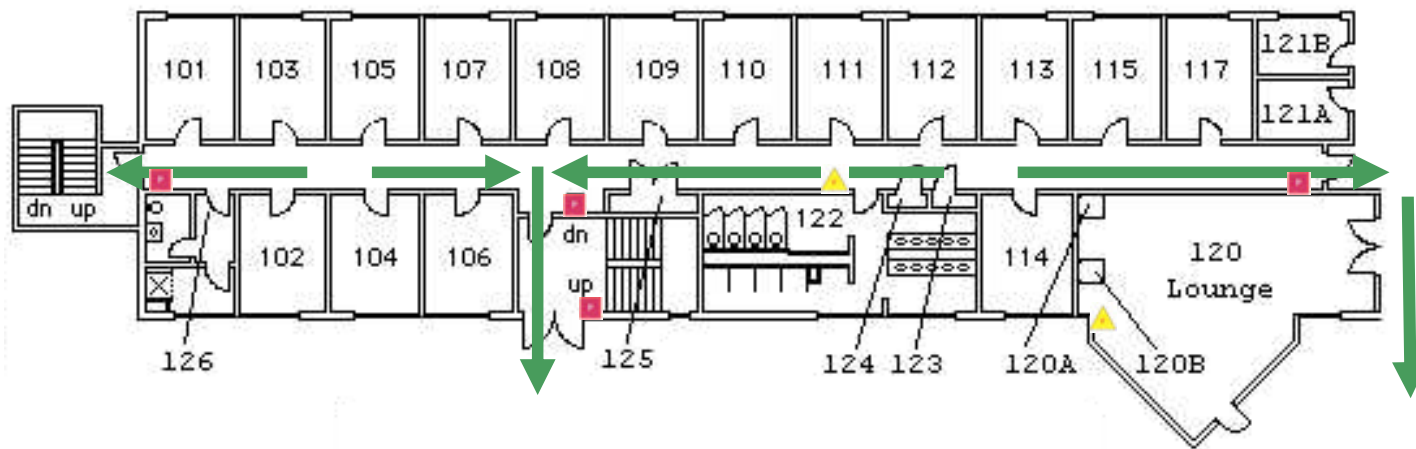

Matheson Hall

First Floor

Emergency Evacuation Assembly Point
is Hopkins Courtyard

For emergency access
contact the duty staff pager at
404-533-7197 or the Campus
police at 404-894-2500.