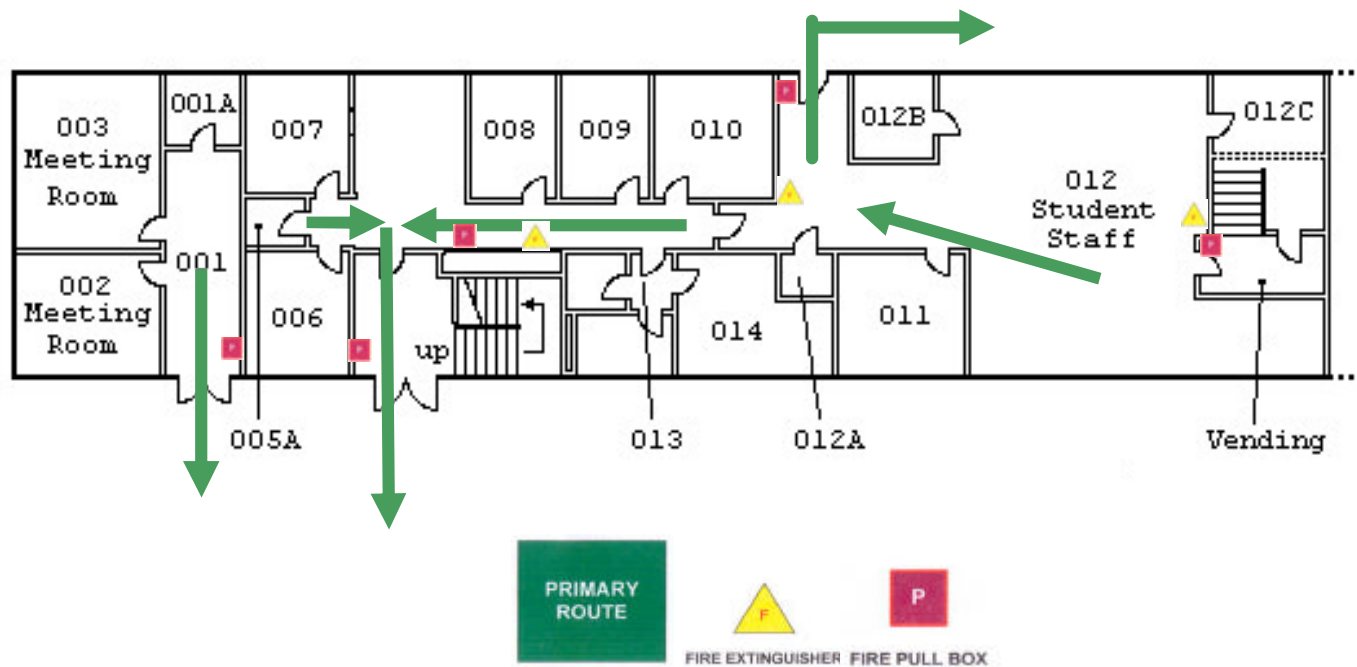

## Basement Floor

Emergency Evacuation Assembly Point  
is Hopkins Courtyard

For emergency access  
contact the duty staff pager at  
404-533-7197 or the Campus  
police at 404-894-2500.