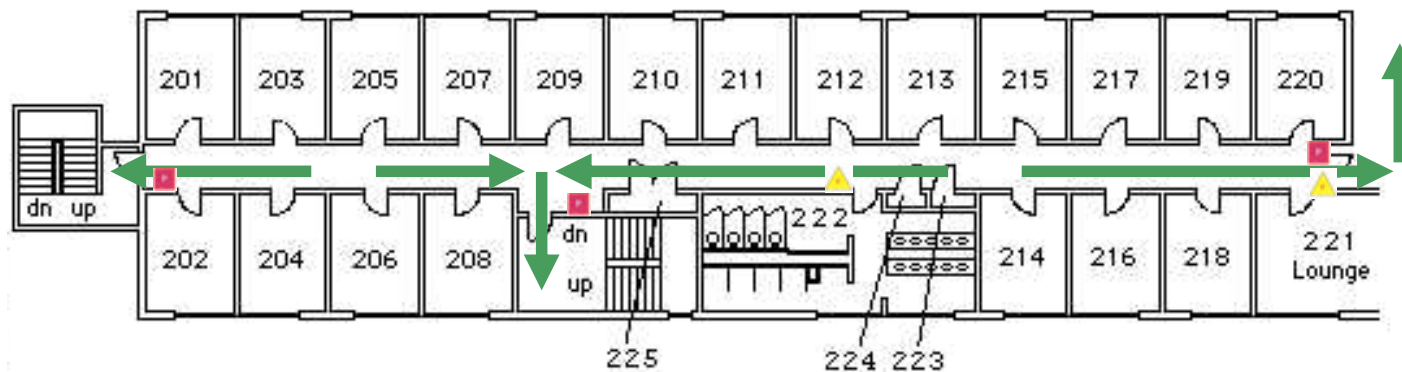

Matheson Hall

Second Floor

Emergency Evacuation Assembly Point
is Hopkins Courtyard

For emergency access
contact the duty staff pager at
404-533-7197 or the Campus
police at 404-894-2500.