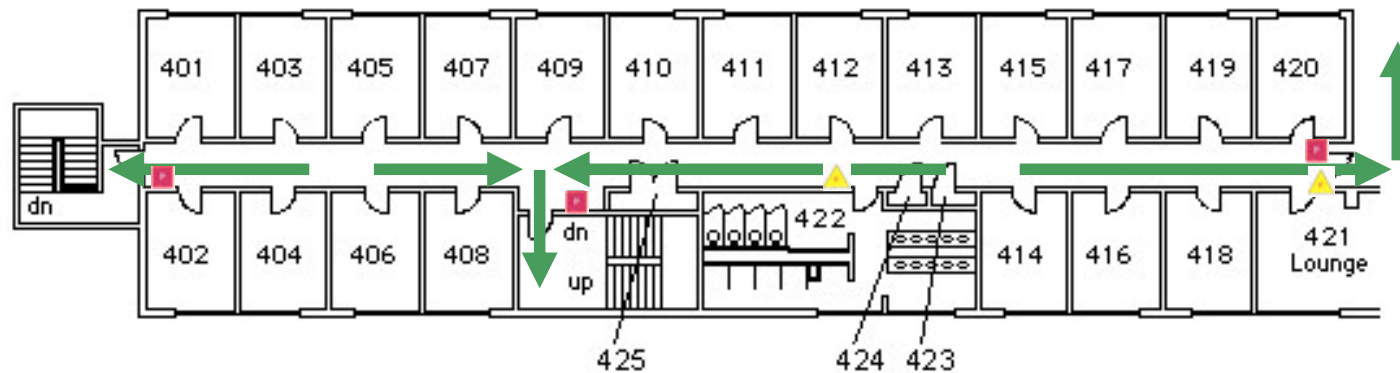

Matheson Hall

Fourth Floor

Emergency Evacuation Assembly Point
is Hopkins Courtyard

For emergency access
contact the duty staff pager at
404-533-7197 or the Campus
police at 404-894-2500.