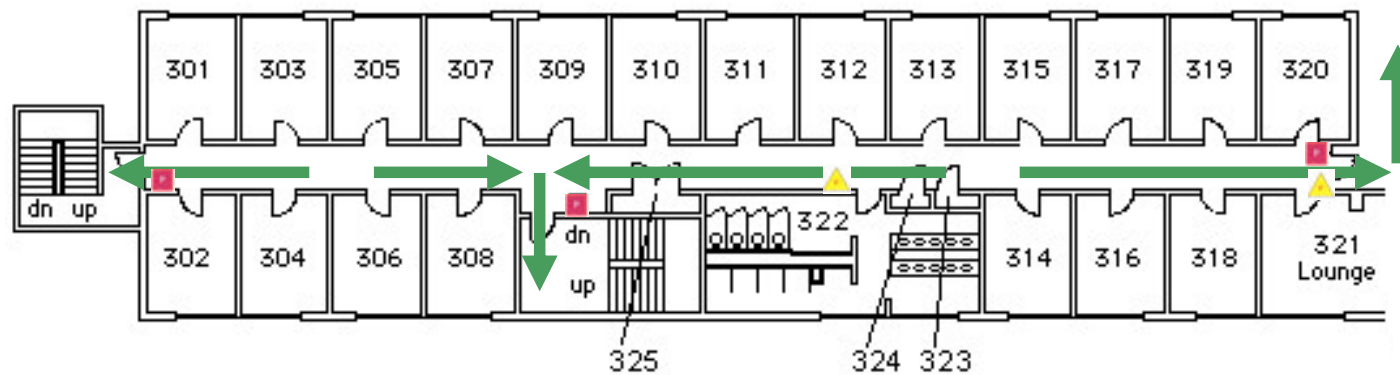

Matheson Hall

Third Floor

Emergency Evacuation Assembly Point
is Hopkins Courtyard

For emergency access
contact the duty staff pager at
404-533-7197 or the Campus
police at 404-894-2500.