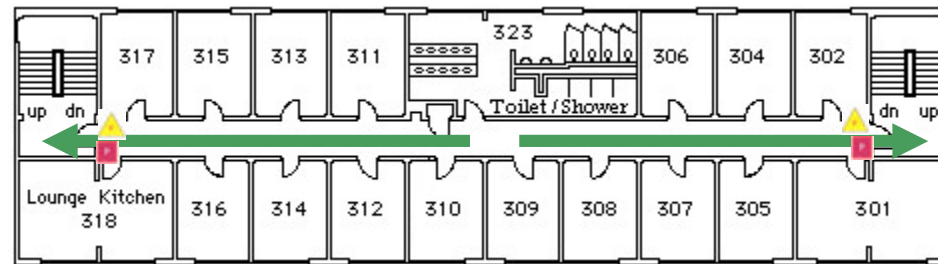

Hopkins Hall

Third Floor

Emergency Evacuation
Assembly Point is in the
Courtyard by Perry Hall

For emergency access
contact the duty staff pager at
404-533-7197 or the Campus
police at 404-894-2500.