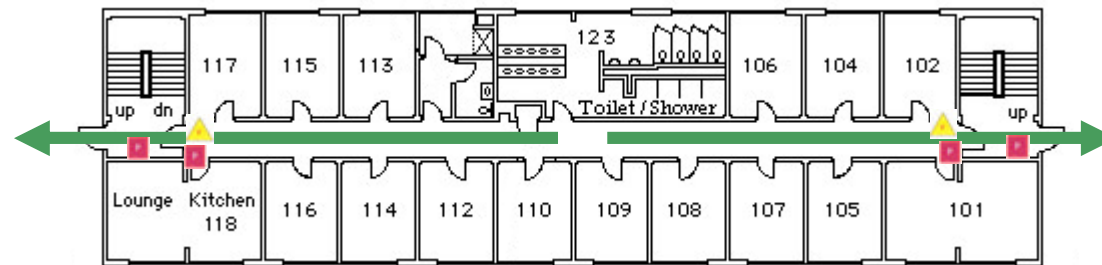

Hopkins Hall

First Floor

Emergency Evacuation
Assembly Point is in the
Courtyard by Perry Hall

For emergency access
contact the duty staff pager at
404-533-7197 or the Campus
police at 404-894-2500.