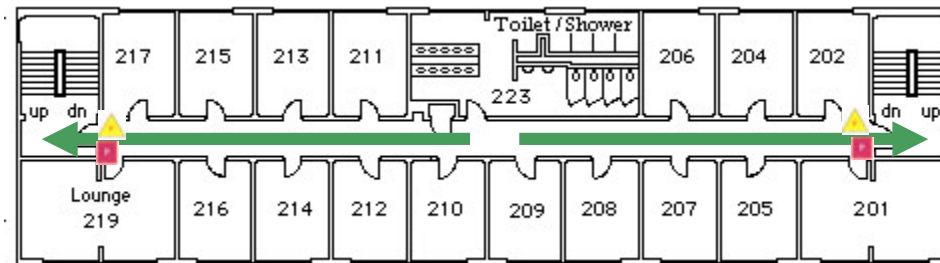

Hopkins Hall

Second Floor

Emergency Evacuation
Assembly Point is in the
Courtyard by Perry Hall

For emergency access
contact the duty staff pager at
404-533-7197 or the Campus
police at 404-894-2500.