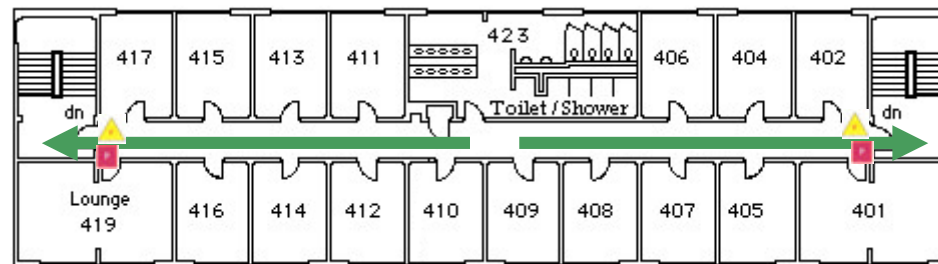

Hopkins Hall

Fourth Floor

Emergency Evacuation
Assembly Point is in the
Courtyard by Perry Hall

For emergency access
contact the duty staff pager at
404-533-7197 or the Campus
police at 404-894-2500.