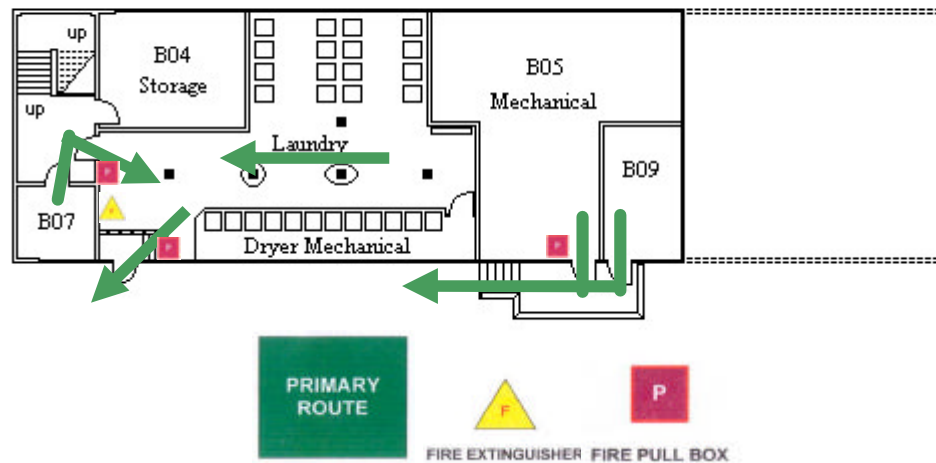

## Basement Floor

Emergency Evacuation  
Assembly Point is in the  
Courtyard by Perry Hall

For emergency access  
contact the duty staff pager at  
404-533-7197 or the Campus  
police at 404-894-2500.