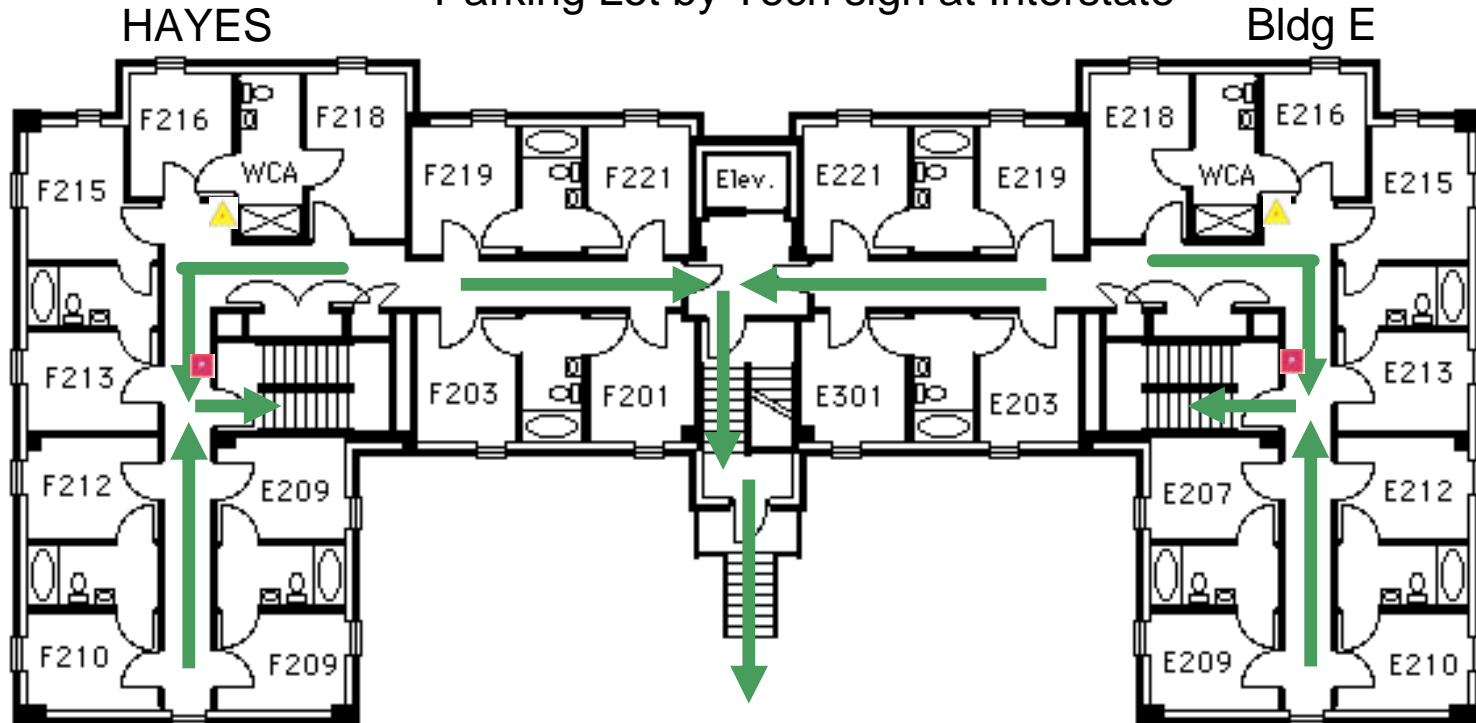

Fourth St. Apts Hayes – Bldg E

First Floor

Emergency Evacuation Assembly Point is the Parking Lot by Tech sign at Interstate

For emergency access contact the duty staff pager at 404-533-7197 or the Campus police at 404-894-2500.

Fourth St. Apts Hayes – Bldg E

Second Floor

Emergency Evacuation Assembly Point is the
Parking Lot by Tech sign at Interstate

FIRE EXTINGUISHER

FIRE PULL BOX

For emergency access
contact the duty staff pager at
404-533-7197 or the Campus
police at 404-894-2500.

Fourth St. Apts Hayes – Bldg E

Third Floor

Emergency Evacuation Assembly Point is the
Parking Lot by Tech sign at Interstate

FIRE EXTINGUISHER FIRE PULL BOX

For emergency access
contact the duty staff pager at
404-533-7197 or the Campus
police at 404-894-2500.