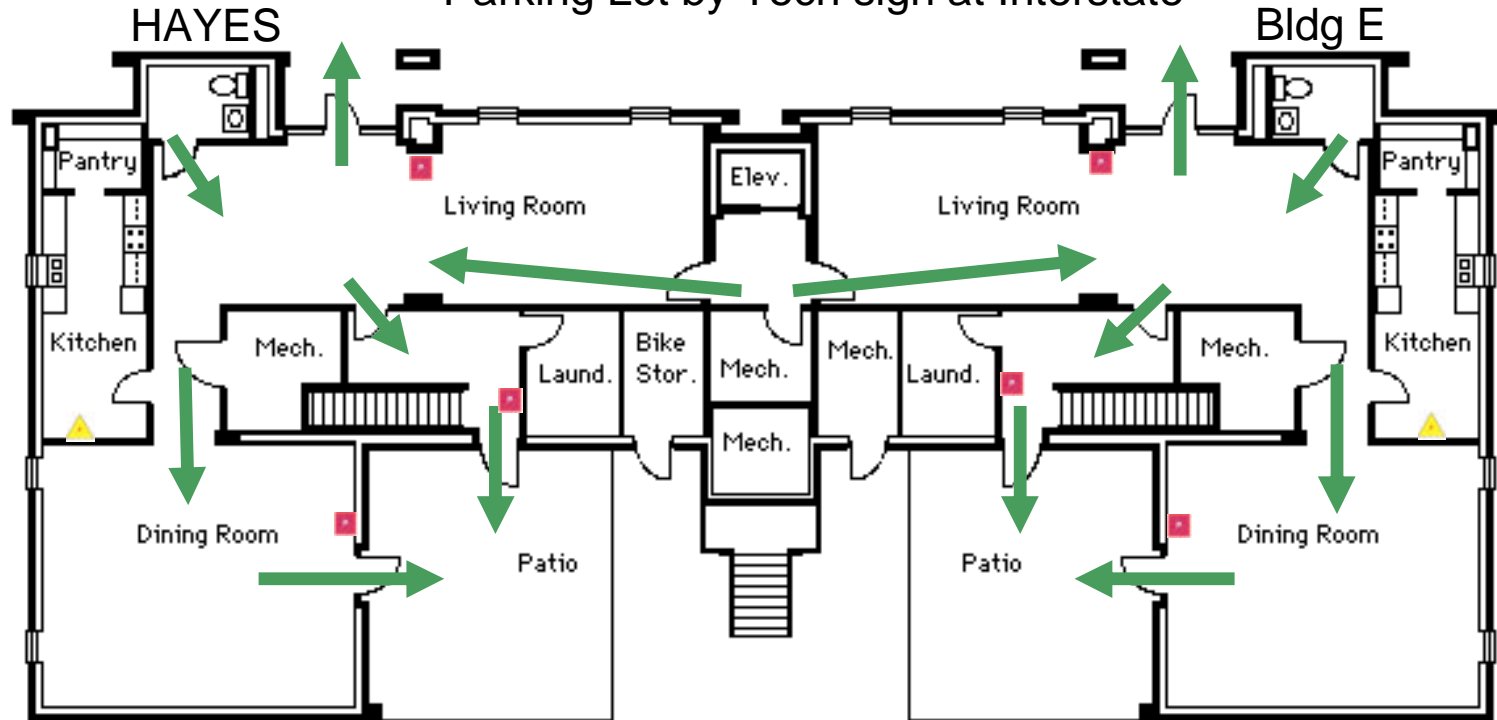

Fourth St. Apts Hayes – Bldg E

First Floor

Emergency Evacuation Assembly Point is the Parking Lot by Tech sign at Interstate

For emergency access contact the duty staff pager at 404-533-7197 or the Campus police at 404-894-2500.

Fourth St. Apts Hayes – Bldg E

Second Floor

Emergency Evacuation Assembly Point is the
Parking Lot by Tech sign at Interstate

FIRE EXTINGUISHER

FIRE PULL BOX

For emergency access
contact the duty staff pager at
404-533-7197 or the Campus
police at 404-894-2500.

Fourth St. Apts Hayes – Bldg E

Third Floor

Emergency Evacuation Assembly Point is the
Parking Lot by Tech sign at Interstate

FIRE EXTINGUISHER FIRE PULL BOX

For emergency access
contact the duty staff pager at
404-533-7197 or the Campus
police at 404-894-2500.