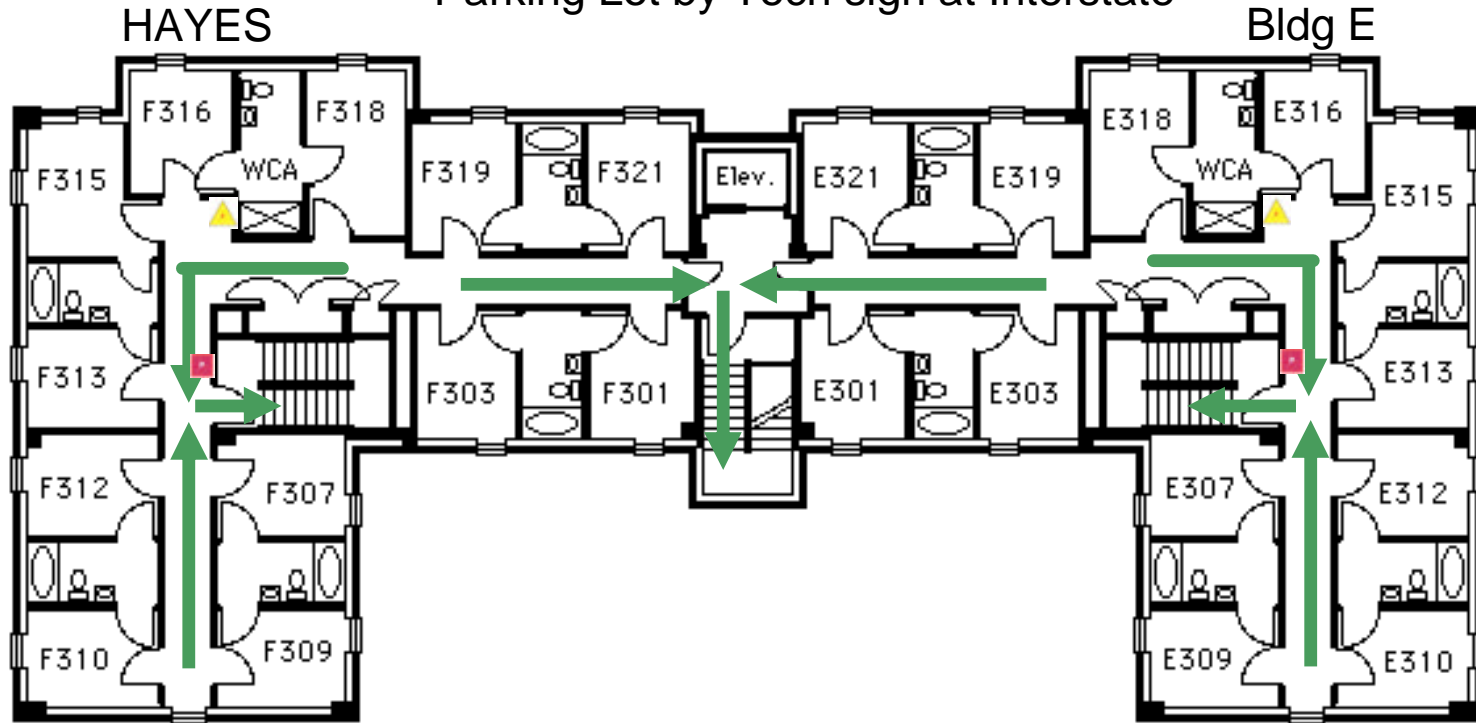

Fourth St. Apts Hayes – Bldg E

First Floor

Emergency Evacuation Assembly Point is the Parking Lot by Tech sign at Interstate

For emergency access contact the duty staff pager at 404-533-7197 or the Campus police at 404-894-2500.

Fourth St. Apts Hayes – Bldg E

Second Floor

Emergency Evacuation Assembly Point is the
Parking Lot by Tech sign at Interstate

FIRE EXTINGUISHER

FIRE PULL BOX

For emergency access
contact the duty staff pager at
404-533-7197 or the Campus
police at 404-894-2500.

Fourth St. Apts Hayes – Bldg E

Third Floor

Emergency Evacuation Assembly Point is the
Parking Lot by Tech sign at Interstate

FIRE EXTINGUISHER FIRE PULL BOX

For emergency access
contact the duty staff pager at
404-533-7197 or the Campus
police at 404-894-2500.