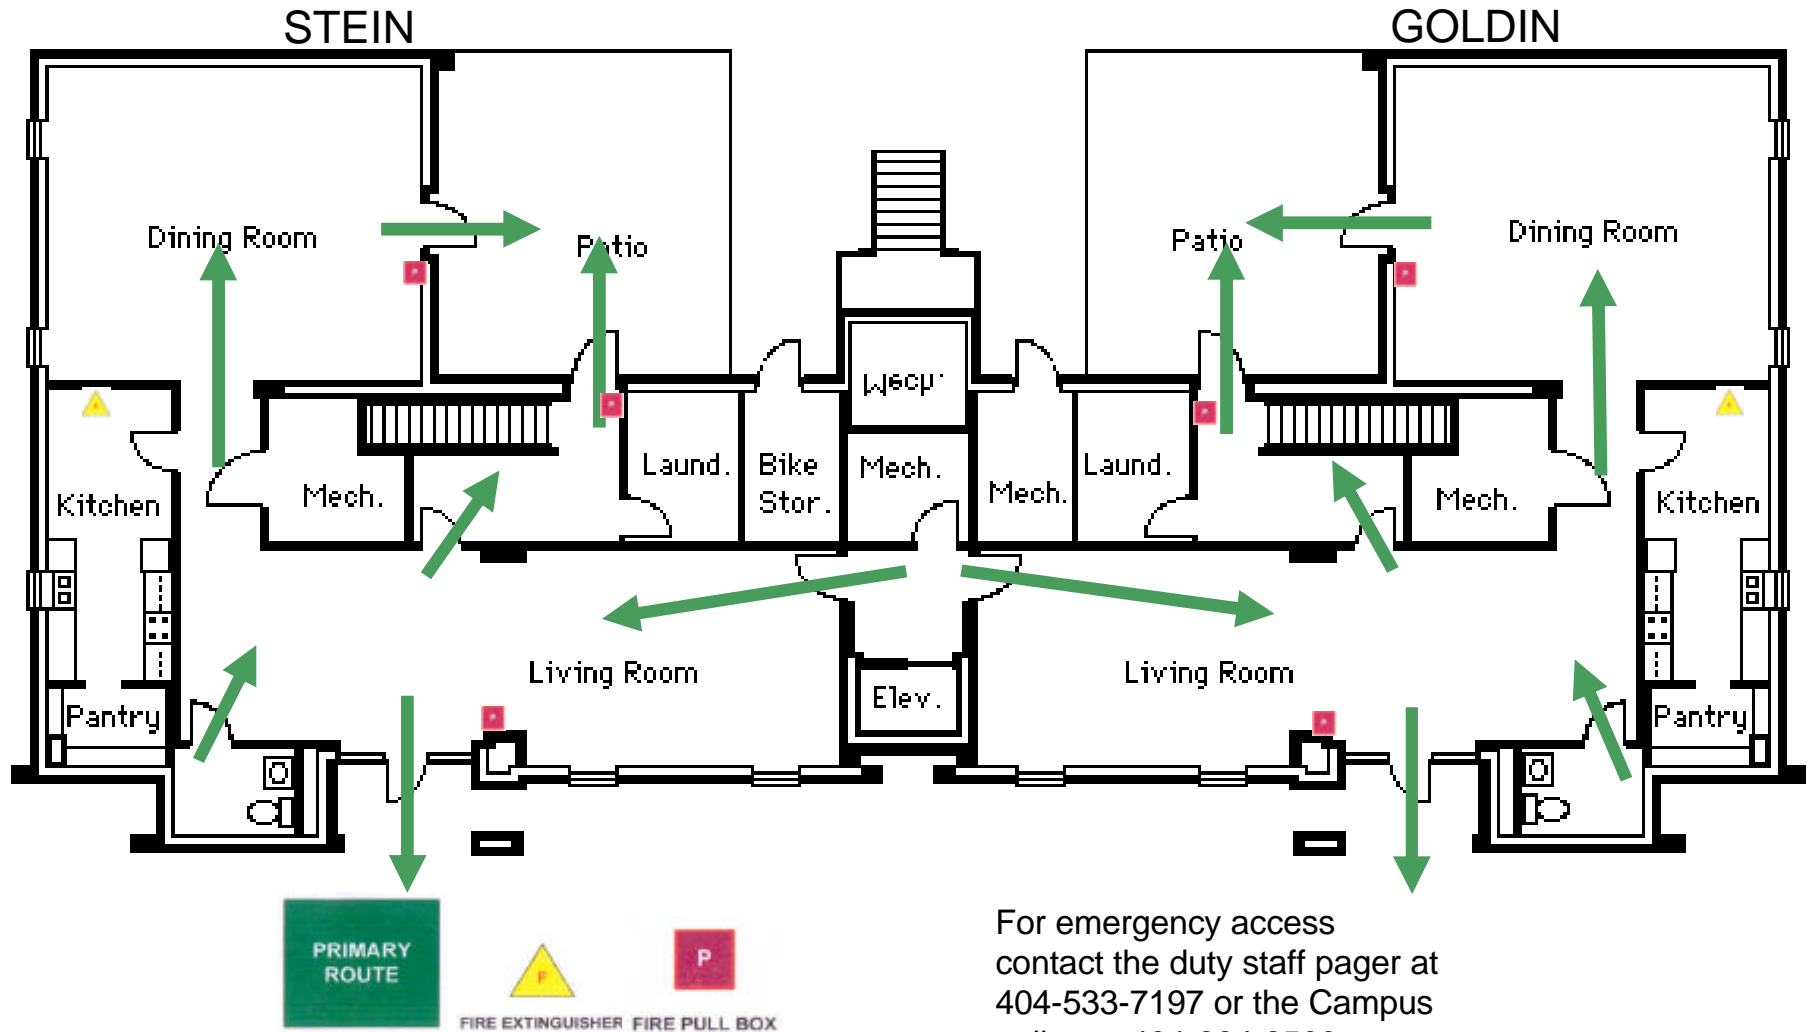

Fourth St. Apts Stein - Goldin

First Floor

Emergency Evacuation
Assembly Point is the Parking
Lot by Tech sign at Interstate

For emergency access
contact the duty staff pager at
404-533-7197 or the Campus
police at 404-894-2500.

Fourth St. Apts Stein - Goldin

Second Floor

Emergency Evacuation Assembly Point is the Parking Lot by Tech sign at Interstate

FIRE EXTINGUISHER FIRE PULL BOX

For emergency access contact the duty staff pager at 404-533-7197 or the Campus police at 404-894-2500.

Fourth St. Apts Stein - Goldin

Third Floor

STEIN

GOLDIN

Emergency Evacuation Assembly Point is the Parking Lot by Tech sign at Interstate

FIRE EXTINGUISHER FIRE PULL BOX

For emergency access contact the duty staff pager at 404-533-7197 or the Campus police at 404-894-2500.