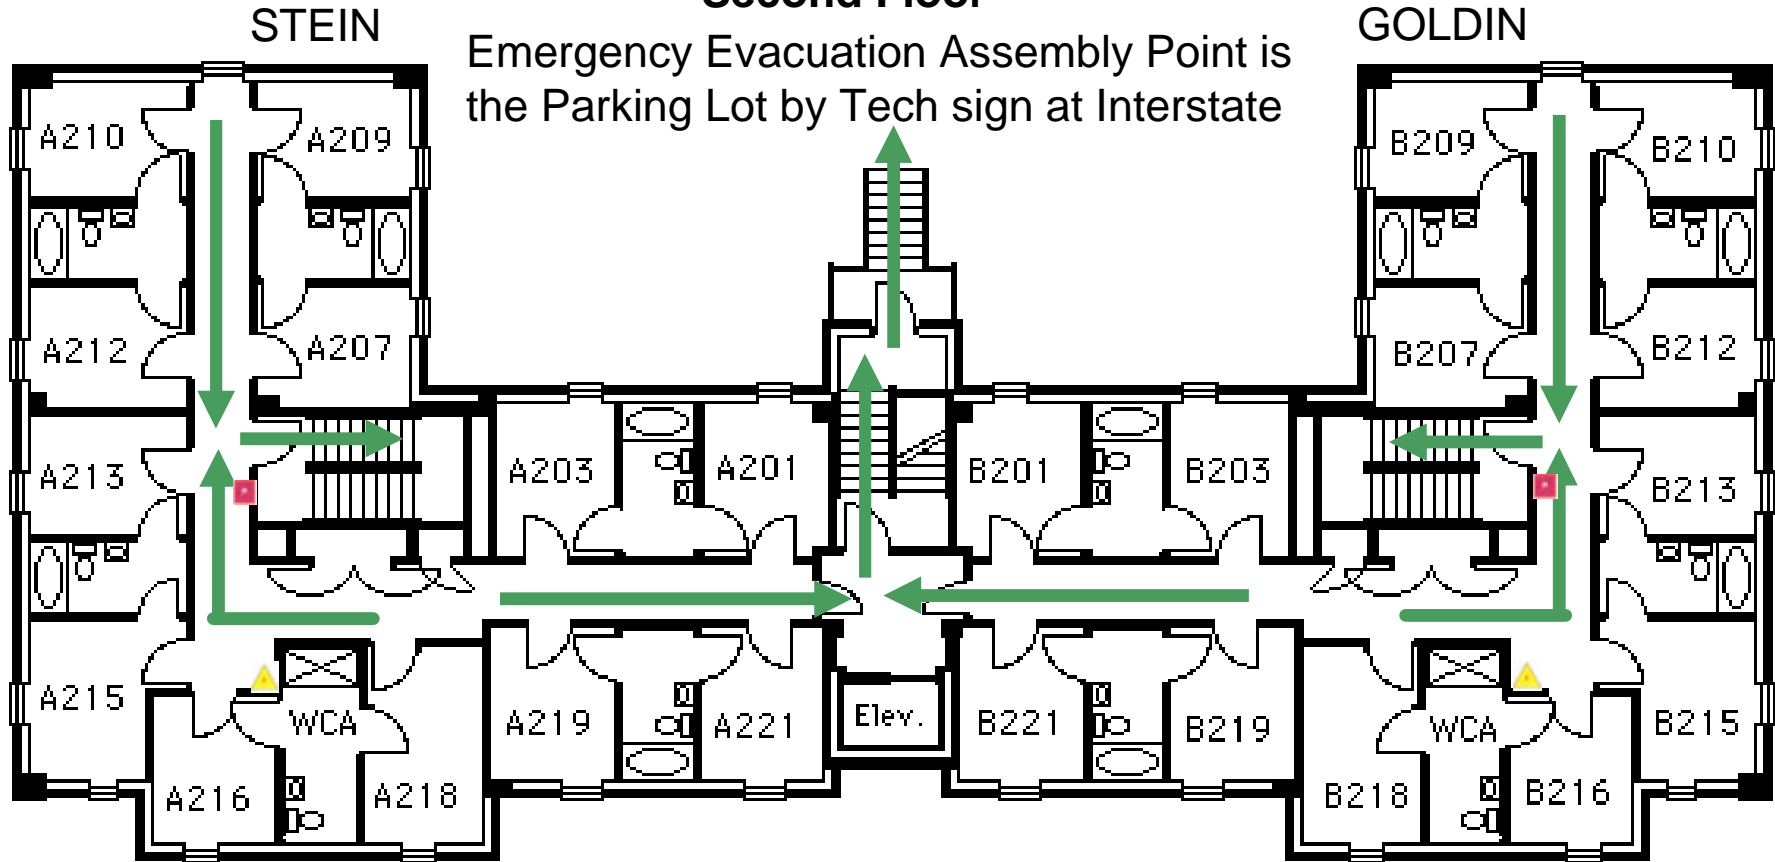

Fourth St. Apts Stein - Goldin

First Floor

Emergency Evacuation
Assembly Point is the Parking
Lot by Tech sign at Interstate

For emergency access
contact the duty staff pager at
404-533-7197 or the Campus
police at 404-894-2500.

Fourth St. Apts Stein - Goldin

Second Floor

Emergency Evacuation Assembly Point is the Parking Lot by Tech sign at Interstate

FIRE EXTINGUISHER FIRE PULL BOX

For emergency access contact the duty staff pager at 404-533-7197 or the Campus police at 404-894-2500.

Fourth St. Apts Stein - Goldin

Third Floor

STEIN

GOLDIN

Emergency Evacuation Assembly Point is the Parking Lot by Tech sign at Interstate

FIRE EXTINGUISHER FIRE PULL BOX

For emergency access contact the duty staff pager at 404-533-7197 or the Campus police at 404-894-2500.