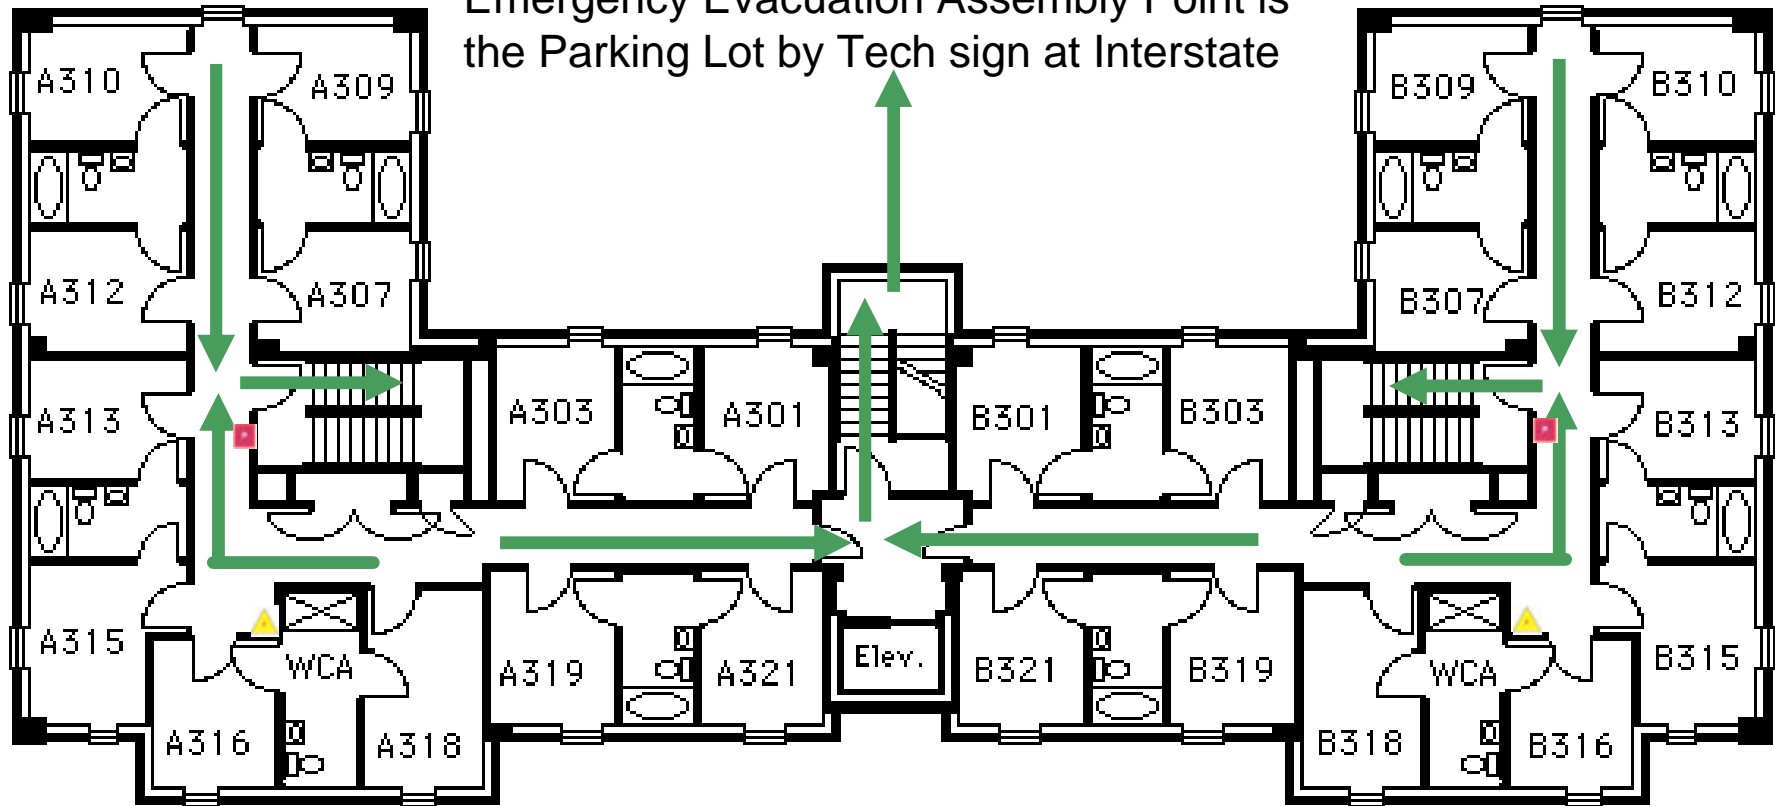

Fourth St. Apts Stein - Goldin

First Floor

Emergency Evacuation
Assembly Point is the Parking
Lot by Tech sign at Interstate

For emergency access
contact the duty staff pager at
404-533-7197 or the Campus
police at 404-894-2500.

Fourth St. Apts Stein - Goldin

Second Floor

Emergency Evacuation Assembly Point is the Parking Lot by Tech sign at Interstate

FIRE EXTINGUISHER FIRE PULL BOX

For emergency access contact the duty staff pager at 404-533-7197 or the Campus police at 404-894-2500.

Fourth St. Apts Stein - Goldin

Third Floor

STEIN

GOLDIN

Emergency Evacuation Assembly Point is the Parking Lot by Tech sign at Interstate

FIRE EXTINGUISHER FIRE PULL BOX

For emergency access contact the duty staff pager at 404-533-7197 or the Campus police at 404-894-2500.