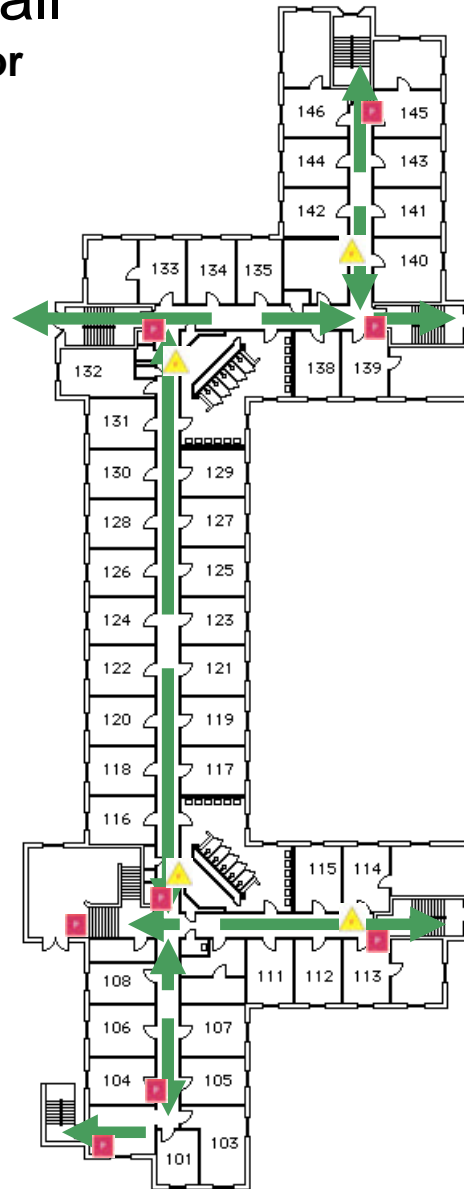

Glenn Hall Basement Floor

Emergency Evacuation
Assembly Point is across
Techwood Dr. by the Stadium

For emergency access
contact the duty staff pager at
404-533-7197 or the Campus
police at 404-894-2500.

Glenn Hall

First Floor

Emergency Evacuation
Assembly Point is across
Techwood Dr. by the Stadium

For emergency access
contact the duty staff pager at
404-533-7197 or the Campus
police at 404-894-2500.

Glenn Hall

Second Floor

Emergency Evacuation
Assembly Point is across
Techwood Dr. by the Stadium

For emergency access
contact the duty staff pager at
404-533-7197 or the Campus
police at 404-894-2500.

Glenn Hall Third Floor

Emergency Evacuation
Assembly Point is across
Techwood Dr. by the Stadium

For emergency access
contact the duty staff pager at
404-533-7197 or the Campus
police at 404-894-2500.