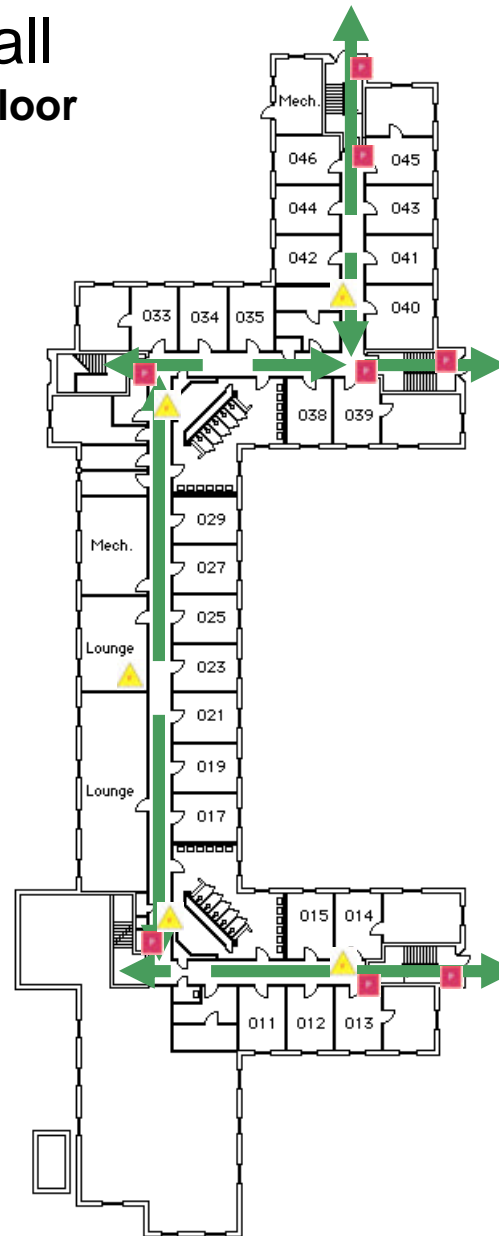

Glenn Hall Basement Floor

Emergency Evacuation
Assembly Point is across
Techwood Dr. by the Stadium

For emergency access
contact the duty staff pager at
404-533-7197 or the Campus
police at 404-894-2500.

Glenn Hall

First Floor

Emergency Evacuation
Assembly Point is across
Techwood Dr. by the Stadium

For emergency access
contact the duty staff pager at
404-533-7197 or the Campus
police at 404-894-2500.

Glenn Hall

Second Floor

Emergency Evacuation
Assembly Point is across
Techwood Dr. by the Stadium

For emergency access
contact the duty staff pager at
404-533-7197 or the Campus
police at 404-894-2500.

Glenn Hall Third Floor