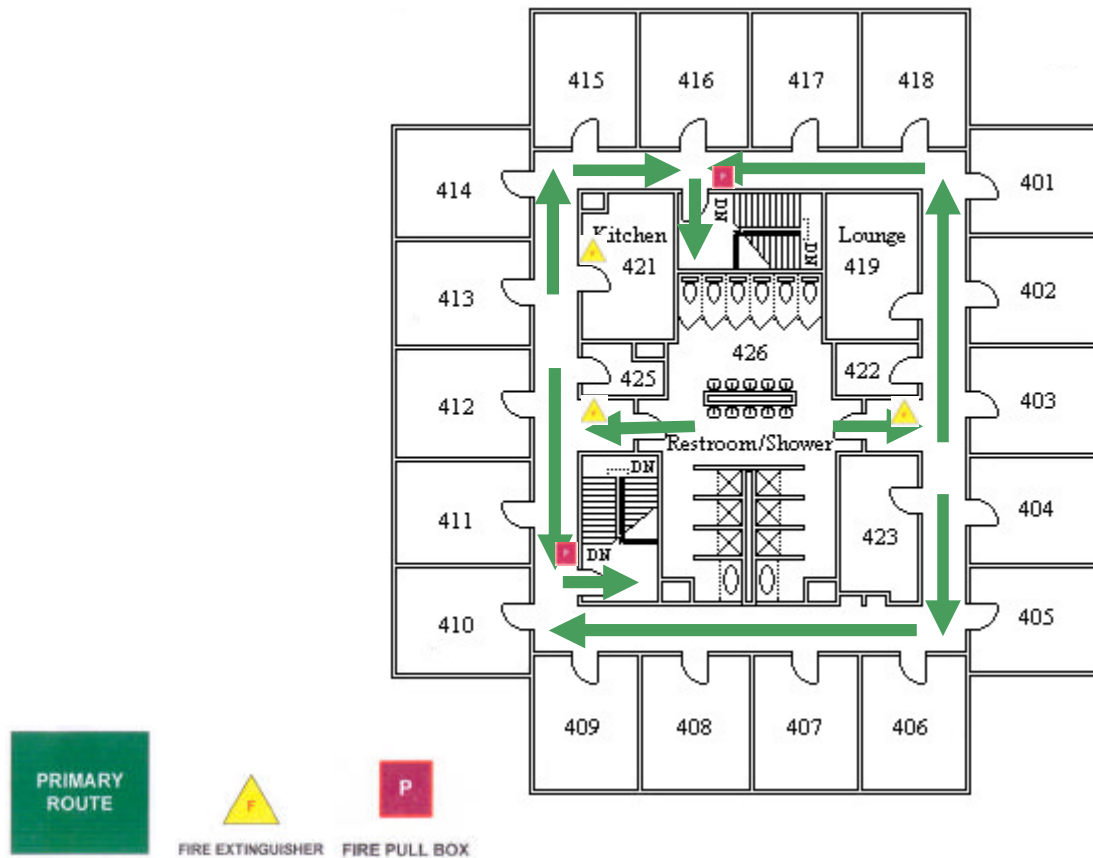

Fitten Hall Second Floor

Emergency Evacuation
Assembly Point is
across McMillan St. by
Sixth St. Apartments

For emergency access contact the duty staff pager at
404-533-7197 or the Campus police at 404-894-2500.

Fitten Hall Third Floor

Emergency Evacuation
Assembly Point is
across McMillan St. by
Sixth St. Apartments

For emergency access contact the duty staff pager at
404-533-7197 or the Campus police at 404-894-2500.

Fitten Hall Fourth Floor

Emergency Evacuation
Assembly Point is
across McMillan St. by
Sixth St. Apartments

For emergency access contact the duty staff pager at
404-533-7197 or the Campus police at 404-894-2500.