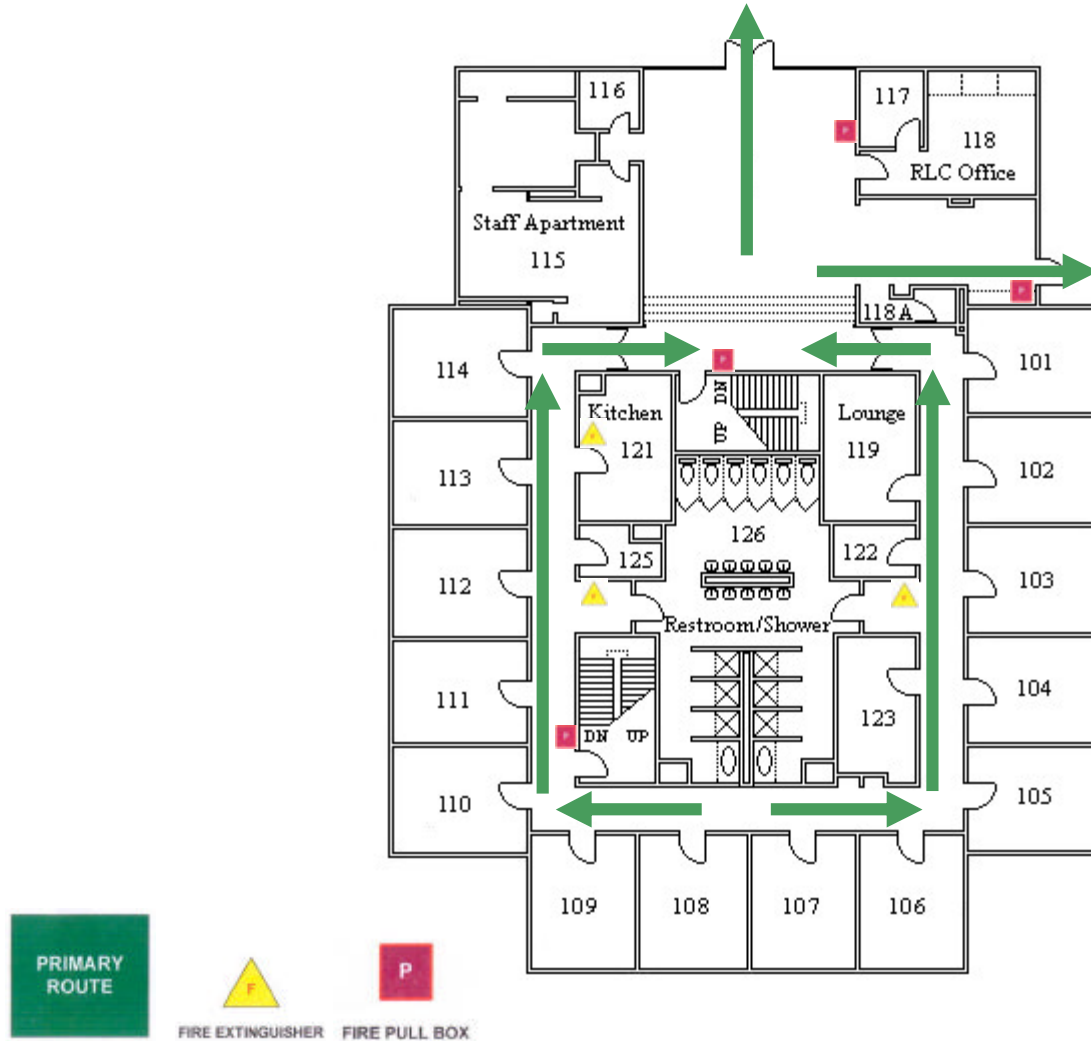

Fitten Hall

Basement Floor

Emergency Evacuation Assembly Point is across
McMillan St. by Sixth St. Apartments

For emergency access contact the duty staff pager at
404-533-7197 or the Campus police at 404-894-2500.

Fitten Hall First Floor

Emergency Evacuation
Assembly Point is
across McMillan St. by
Sixth St. Apartments

For emergency access contact the duty staff pager at
404-533-7197 or the Campus police at 404-894-2500.

Fitten Hall Second Floor

Emergency Evacuation
Assembly Point is
across McMillan St. by
Sixth St. Apartments

For emergency access contact the duty staff pager at
404-533-7197 or the Campus police at 404-894-2500.