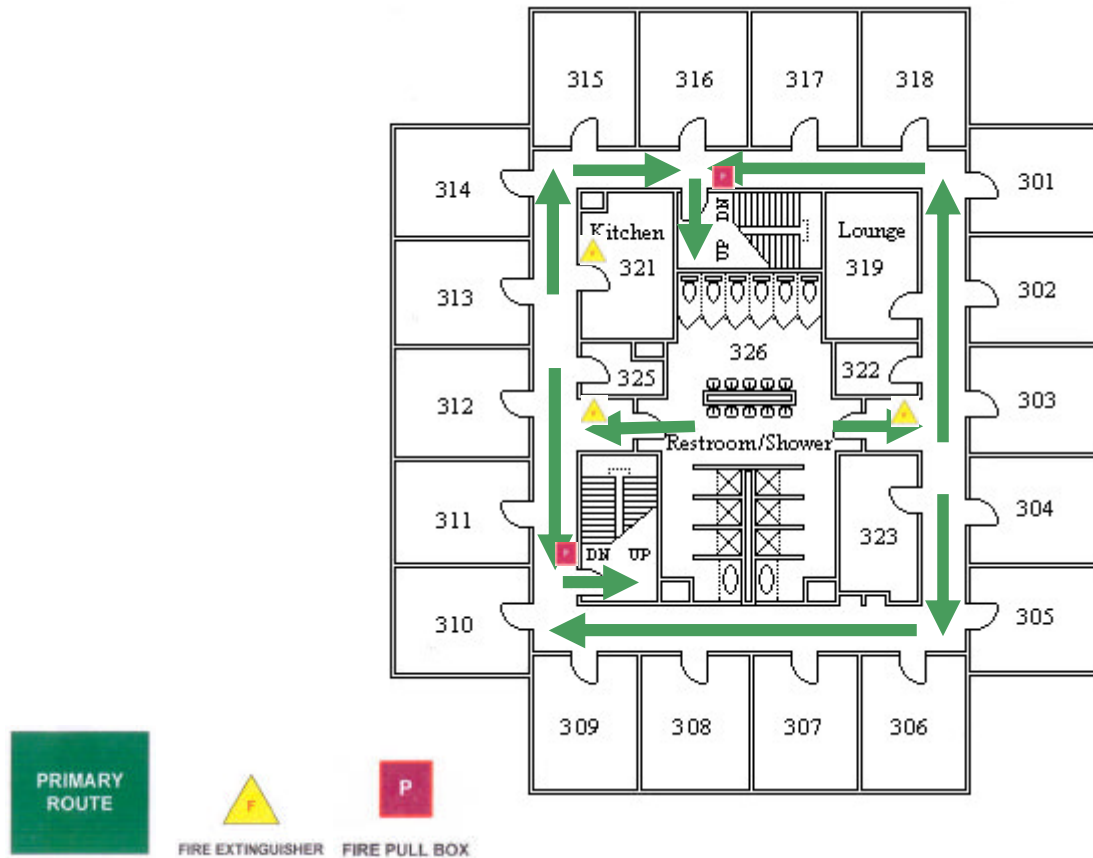

Fitten Hall First Floor

Emergency Evacuation
Assembly Point is
across McMillan St. by
Sixth St. Apartments

For emergency access contact the duty staff pager at
404-533-7197 or the Campus police at 404-894-2500.

Fitten Hall Second Floor

Emergency Evacuation
Assembly Point is
across McMillan St. by
Sixth St. Apartments

For emergency access contact the duty staff pager at
404-533-7197 or the Campus police at 404-894-2500.

Fitten Hall Third Floor

Emergency Evacuation
Assembly Point is
across McMillan St. by
Sixth St. Apartments

For emergency access contact the duty staff pager at
404-533-7197 or the Campus police at 404-894-2500.