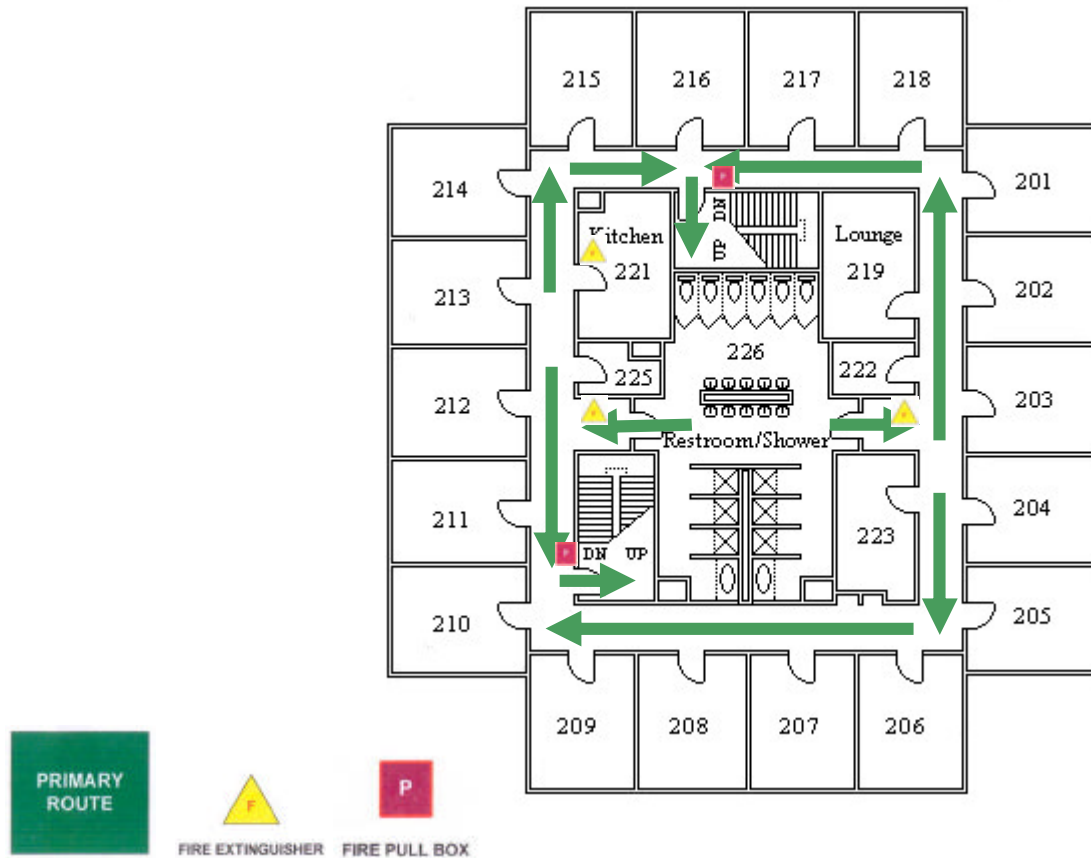

Fitten Hall

Basement Floor

Emergency Evacuation Assembly Point is across
McMillan St. by Sixth St. Apartments

For emergency access contact the duty staff pager at
404-533-7197 or the Campus police at 404-894-2500.

Fitten Hall First Floor

Emergency Evacuation
Assembly Point is
across McMillan St. by
Sixth St. Apartments

For emergency access contact the duty staff pager at
404-533-7197 or the Campus police at 404-894-2500.

Fitten Hall Second Floor

Emergency Evacuation
Assembly Point is
across McMillan St. by
Sixth St. Apartments

For emergency access contact the duty staff pager at
404-533-7197 or the Campus police at 404-894-2500.

Fitten Hall Third Floor

Emergency Evacuation
Assembly Point is
across McMillan St. by
Sixth St. Apartments

For emergency access contact the duty staff pager at
404-533-7197 or the Campus police at 404-894-2500.