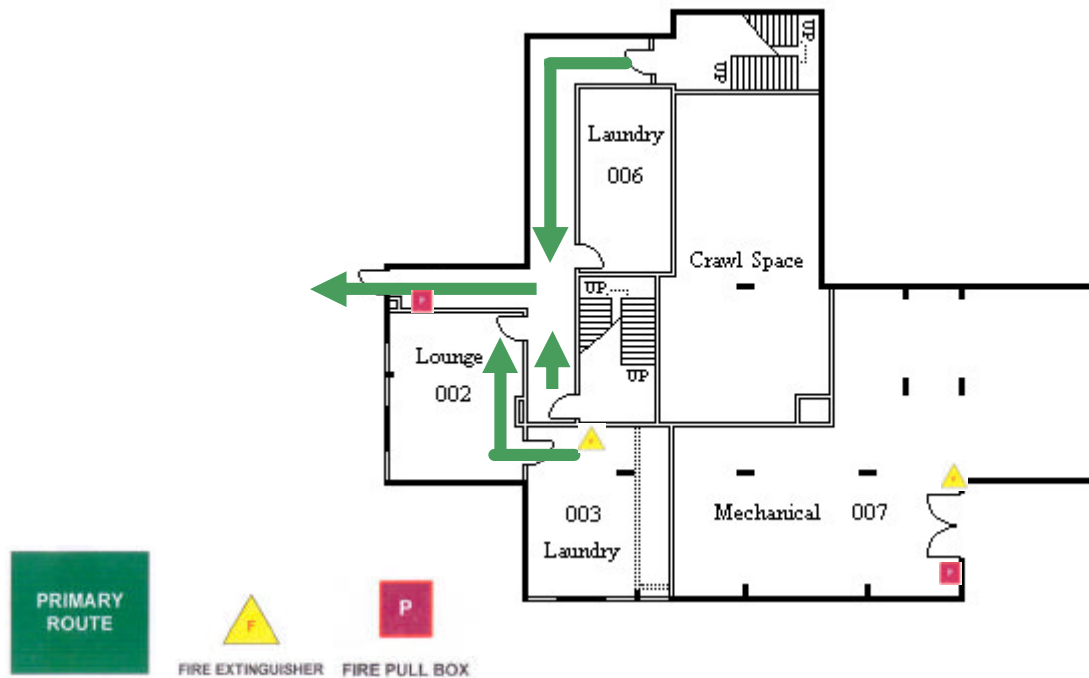

Fitten Hall

Basement Floor

Emergency Evacuation Assembly Point is across
McMillan St. by Sixth St. Apartments

For emergency access contact the duty staff pager at
404-533-7197 or the Campus police at 404-894-2500.

Fitten Hall First Floor

Emergency Evacuation
Assembly Point is
across McMillan St. by
Sixth St. Apartments

For emergency access contact the duty staff pager at
404-533-7197 or the Campus police at 404-894-2500.

Fitten Hall Second Floor

Emergency Evacuation
Assembly Point is
across McMillan St. by
Sixth St. Apartments

For emergency access contact the duty staff pager at
404-533-7197 or the Campus police at 404-894-2500.