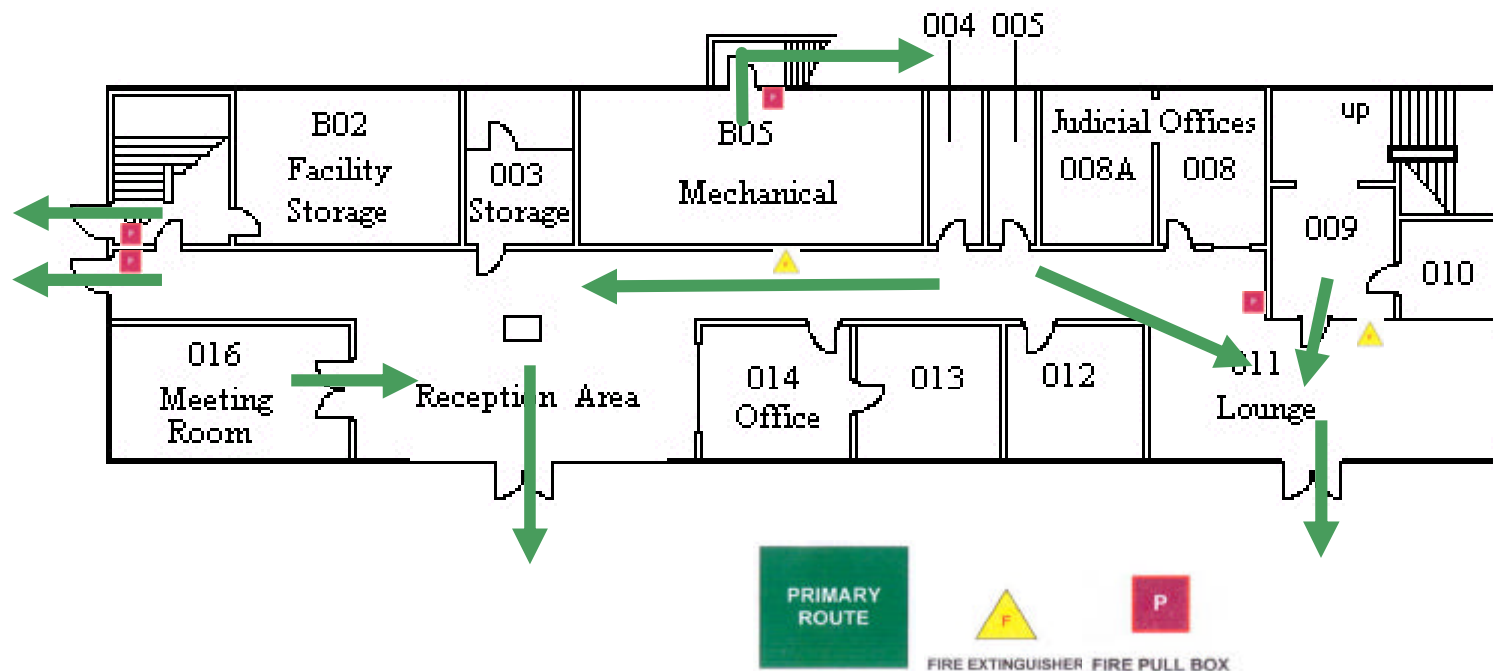

Field Hall

Ground Floor

Emergency Evacuation Assembly Point is across
Techwood Dr. at the Alpha Epsilon Pi House

For emergency access
contact the duty staff pager at
404-533-7197 or the Campus
police at 404-894-2500.

Field Hall

First Floor

Emergency Evacuation Assembly Point is across
Techwood Dr. at the Alpha Epsilon Pi House

For emergency access
contact the duty staff pager at
404-533-7197 or the Campus
police at 404-894-2500.

Field Hall

Second Floor

Emergency Evacuation Assembly Point is across
Techwood Dr. at the Alpha Epsilon Pi House

For emergency access
contact the duty staff pager at
404-533-7197 or the Campus
police at 404-894-2500.

Field Hall

Third Floor

Emergency Evacuation Assembly Point is across
Techwood Dr. at the Alpha Epsilon Pi House

FIRE EXTINGUISHER FIRE PULL BOX

For emergency access
contact the duty staff pager at
404-533-7197 or the Campus
police at 404-894-2500.