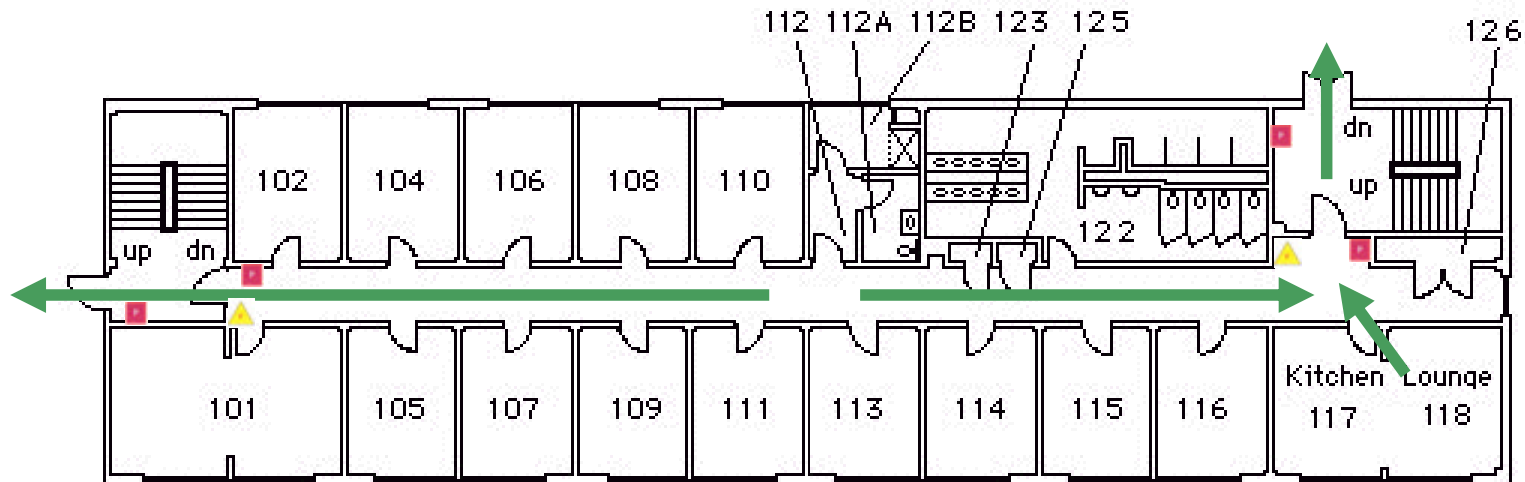

Field Hall

Ground Floor

Emergency Evacuation Assembly Point is across
Techwood Dr. at the Alpha Epsilon Pi House

For emergency access
contact the duty staff pager at
404-533-7197 or the Campus
police at 404-894-2500.

Field Hall

First Floor

Emergency Evacuation Assembly Point is across
Techwood Dr. at the Alpha Epsilon Pi House

For emergency access
contact the duty staff pager at
404-533-7197 or the Campus
police at 404-894-2500.

Field Hall

Second Floor

Emergency Evacuation Assembly Point is across
Techwood Dr. at the Alpha Epsilon Pi House

For emergency access
contact the duty staff pager at
404-533-7197 or the Campus
police at 404-894-2500.

Field Hall

Third Floor

Emergency Evacuation Assembly Point is across
Techwood Dr. at the Alpha Epsilon Pi House

FIRE EXTINGUISHER FIRE PULL BOX

For emergency access
contact the duty staff pager at
404-533-7197 or the Campus
police at 404-894-2500.