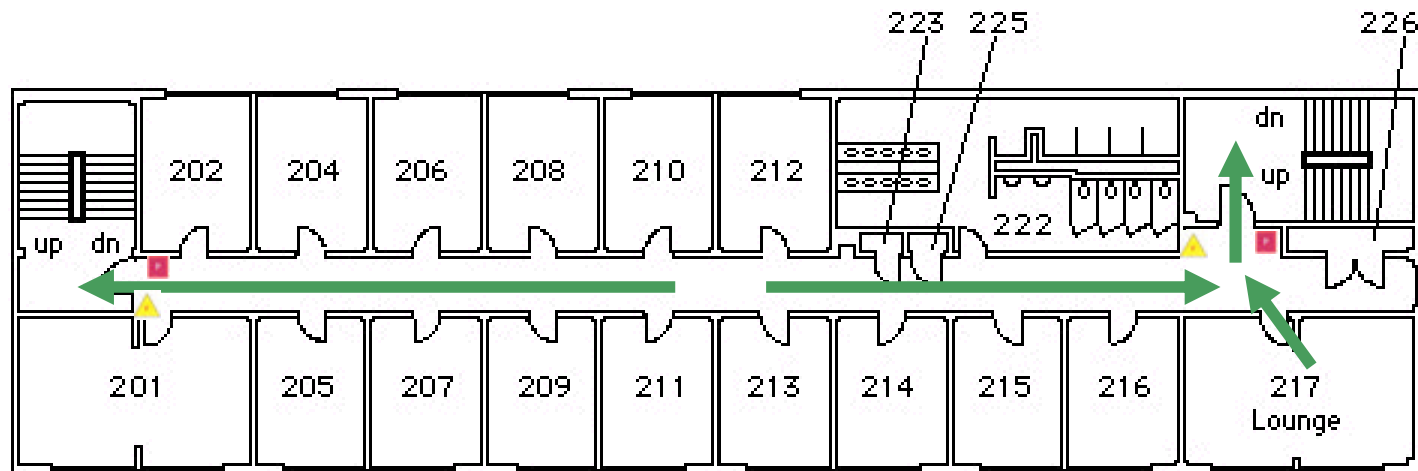

Field Hall

Ground Floor

Emergency Evacuation Assembly Point is across
Techwood Dr. at the Alpha Epsilon Pi House

For emergency access
contact the duty staff pager at
404-533-7197 or the Campus
police at 404-894-2500.

Field Hall

First Floor

Emergency Evacuation Assembly Point is across
Techwood Dr. at the Alpha Epsilon Pi House

For emergency access
contact the duty staff pager at
404-533-7197 or the Campus
police at 404-894-2500.

Field Hall

Second Floor

Emergency Evacuation Assembly Point is across
Techwood Dr. at the Alpha Epsilon Pi House

For emergency access
contact the duty staff pager at
404-533-7197 or the Campus
police at 404-894-2500.