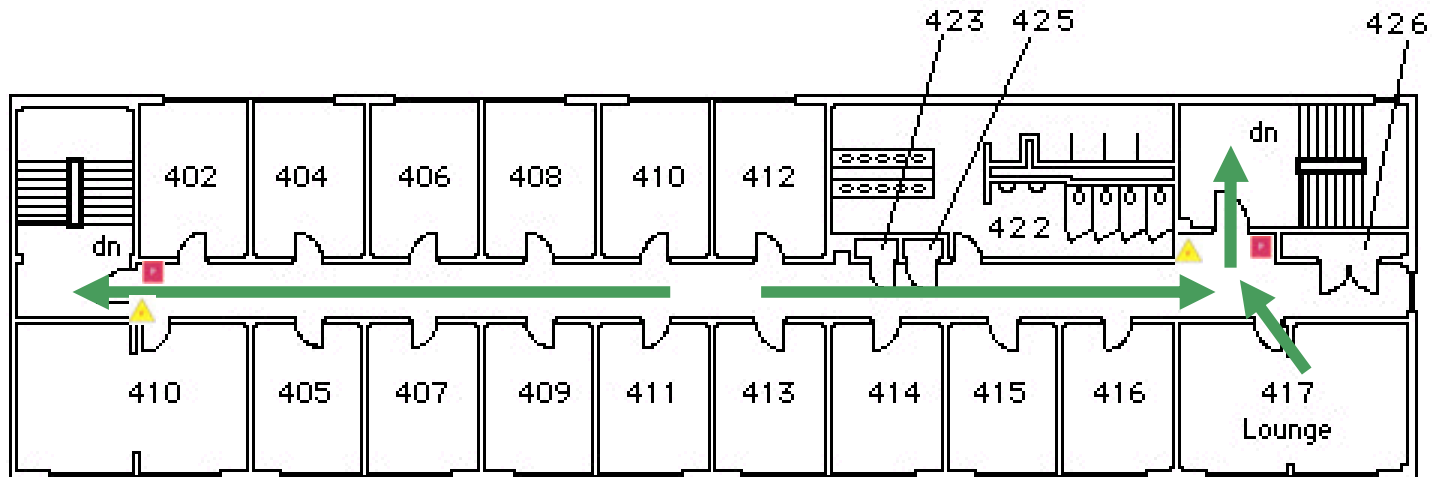

Field Hall

Fourth Floor

Emergency Evacuation Assembly Point is across
Techwood Dr. at the Alpha Epsilon Pi House

FIRE EXTINGUISHER FIRE PULL BOX

For emergency access
contact the duty staff pager at
404-533-7197 or the Campus
police at 404-894-2500.