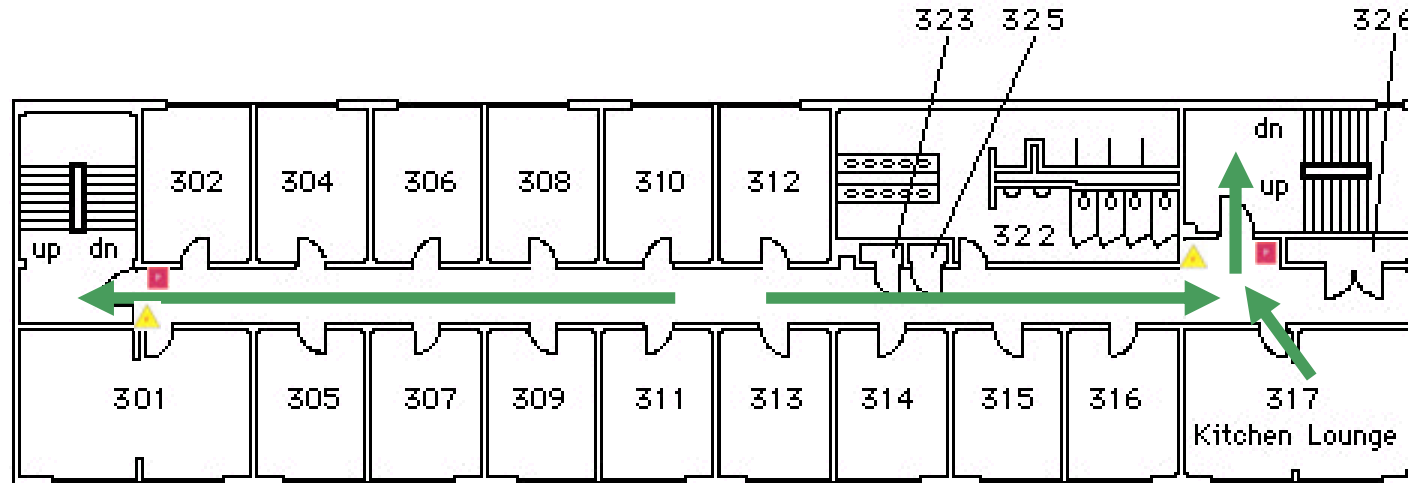

Field Hall

Second Floor

Emergency Evacuation Assembly Point is across
Techwood Dr. at the Alpha Epsilon Pi House

For emergency access
contact the duty staff pager at
404-533-7197 or the Campus
police at 404-894-2500.

Field Hall

Third Floor

Emergency Evacuation Assembly Point is across
Techwood Dr. at the Alpha Epsilon Pi House

FIRE EXTINGUISHER FIRE PULL BOX

For emergency access
contact the duty staff pager at
404-533-7197 or the Campus
police at 404-894-2500.