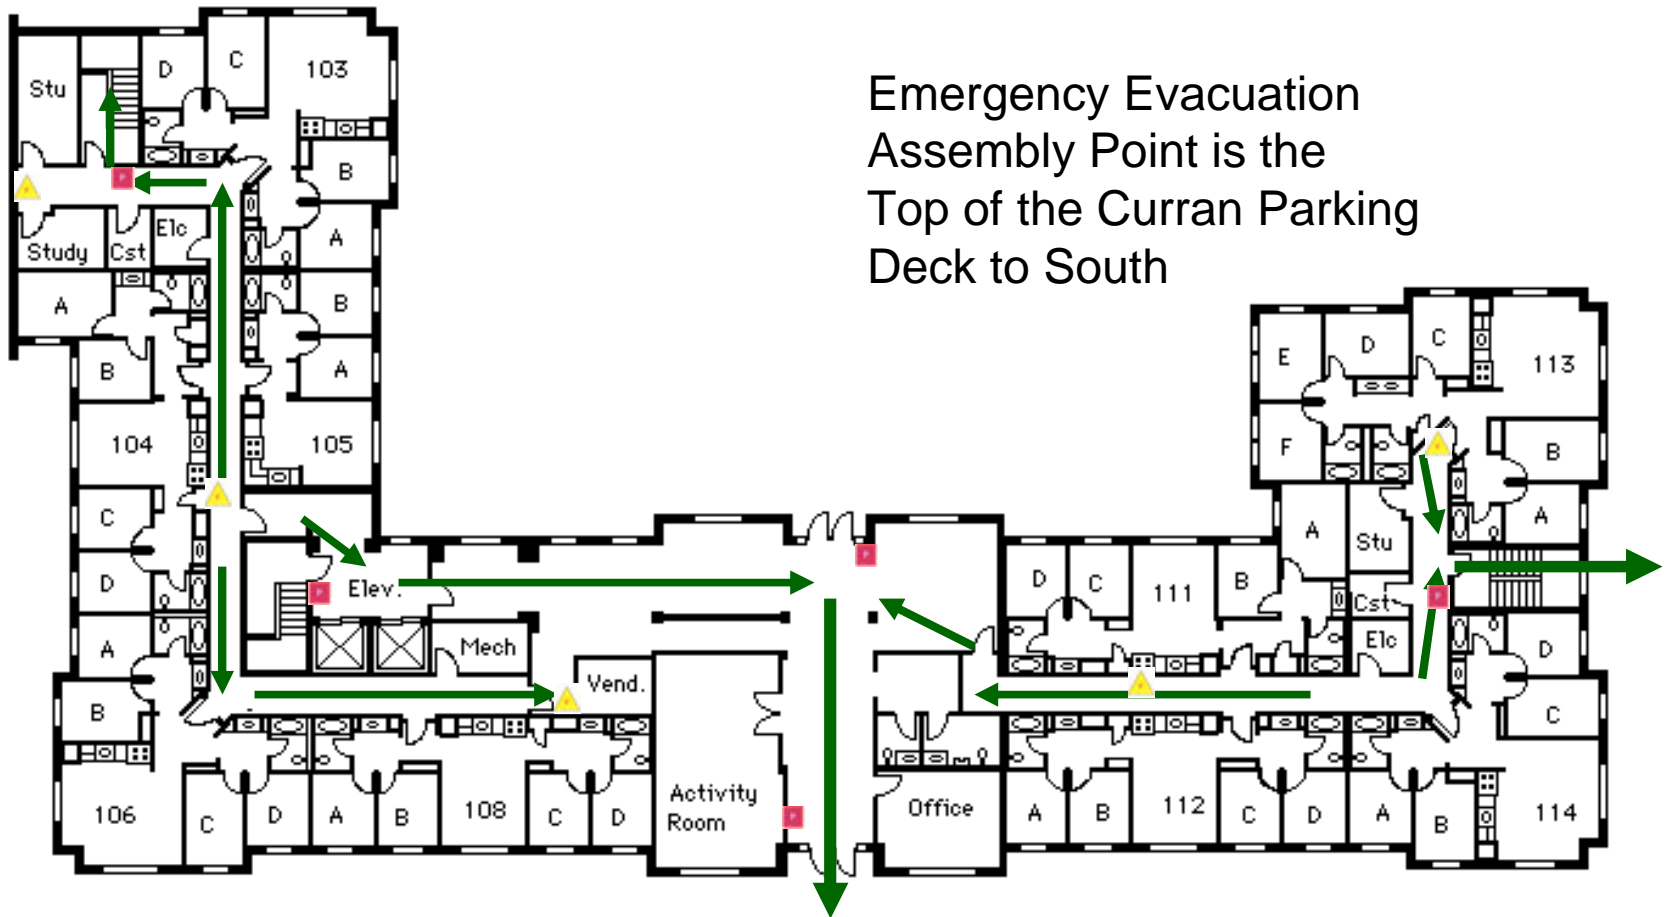

Eighth St South

Basement Floor

Emergency Evacuation
Assembly Point is the
Top of the Curran Parking
Deck to South

For emergency access contact the duty staff pager at 404-533-7197 or the campus police at 404-894-2500

Eighth St South

1st Floor

Emergency Evacuation
Assembly Point is the
Top of the Curran Parking
Deck to South

PRIMARY
ROUTE

FIRE EXTINGUISHER

FIRE PULL BOX

For emergency access contact the duty staff pager at
404-533-7197 or the campus police at 404-894-2500

Eighth St South

2nd Floor

Emergency Evacuation
Assembly Point is the
Top of the Curran Parking
Deck to South

For emergency access contact the duty staff pager at 404-533-7197 or the campus police at 404-894-2500

Eighth St South

3rd Floor

Emergency Evacuation
Assembly Point is the
Top of the Curran Parking
Deck to South

For emergency access contact the duty staff pager at 404-533-7197 or the campus police at 404-894-2500