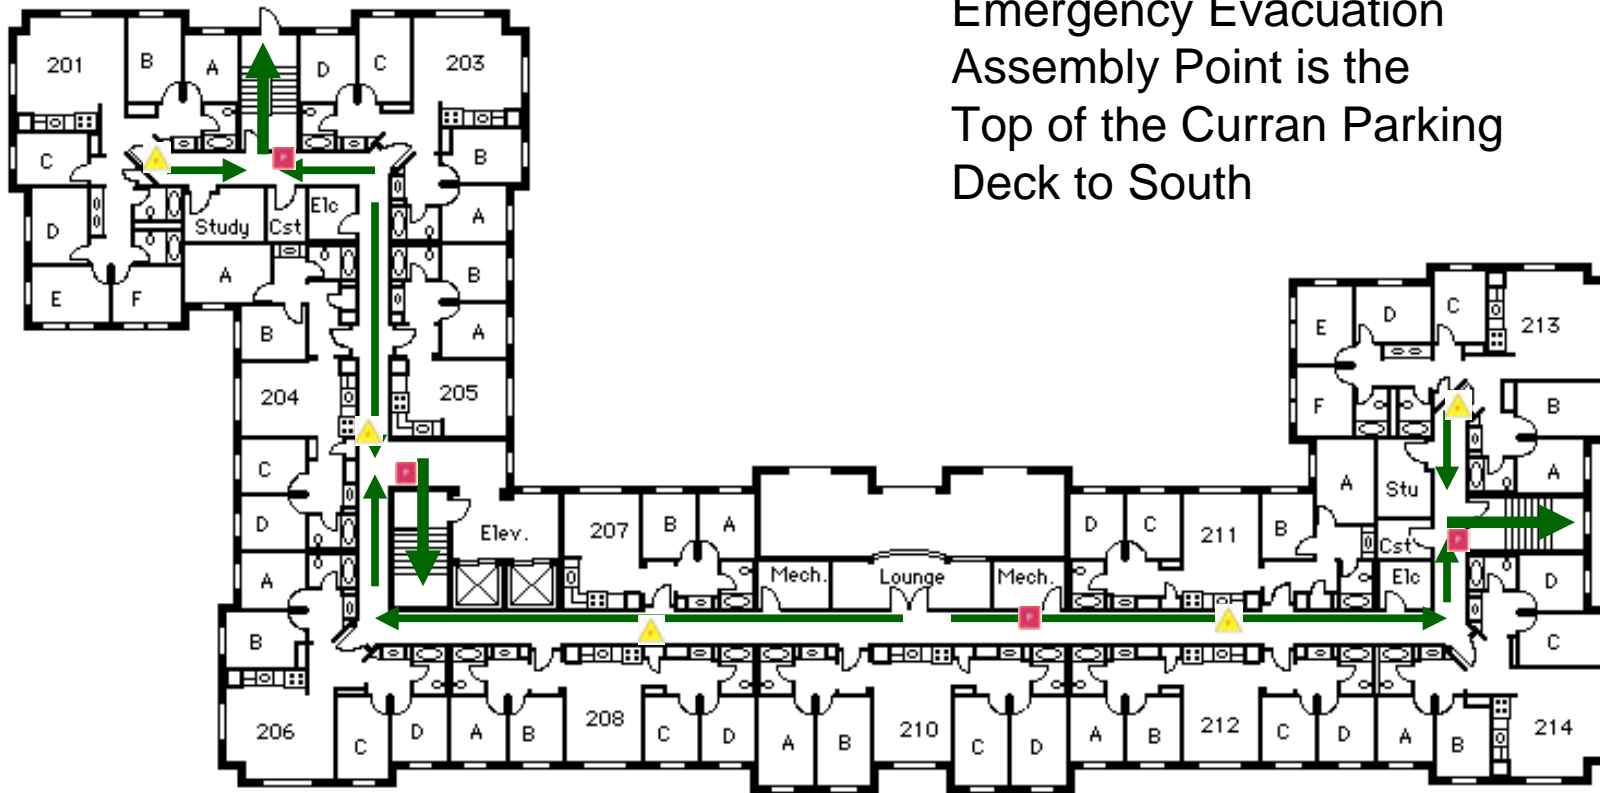

Eighth St South

Basement Floor

Emergency Evacuation
Assembly Point is the
Top of the Curran Parking
Deck to South

For emergency access contact the duty staff pager at 404-533-7197 or the campus police at 404-894-2500

Eighth St South

1st Floor

Emergency Evacuation
Assembly Point is the
Top of the Curran Parking
Deck to South

PRIMARY
ROUTE

FIRE EXTINGUISHER

FIRE PULL BOX

For emergency access contact the duty staff pager at
404-533-7197 or the campus police at 404-894-2500

Eighth St South

2nd Floor

Emergency Evacuation
Assembly Point is the
Top of the Curran Parking
Deck to South

For emergency access contact the duty staff pager at 404-533-7197 or the campus police at 404-894-2500