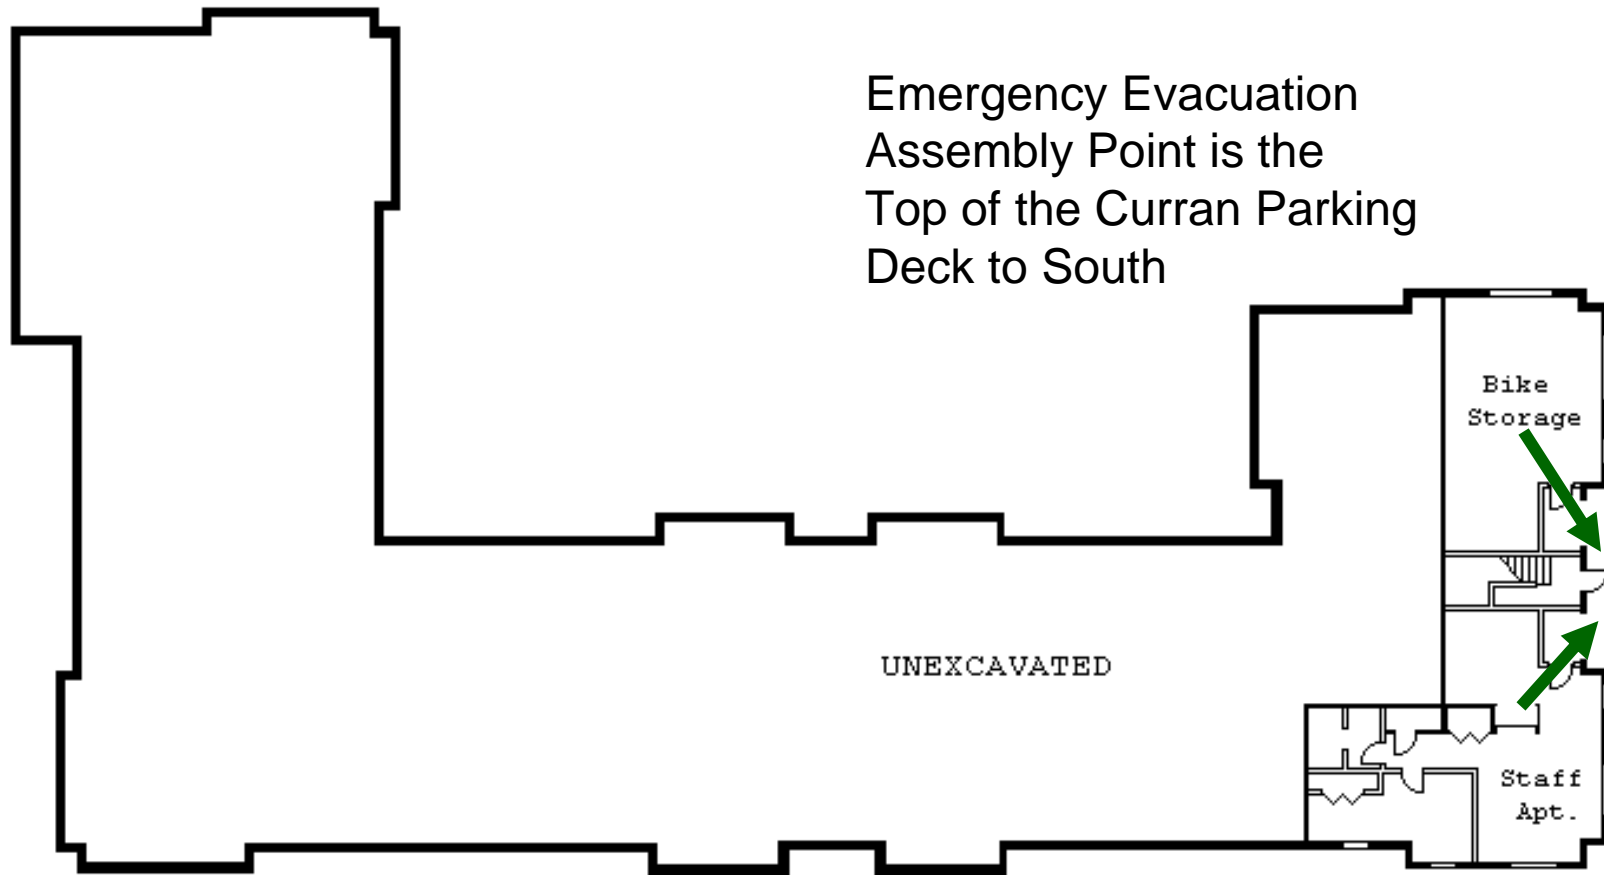

Eighth St South

Basement Floor

Emergency Evacuation
Assembly Point is the
Top of the Curran Parking
Deck to South

For emergency access contact the duty staff pager at 404-533-7197 or the campus police at 404-894-2500

Eighth St South

1st Floor

Emergency Evacuation
Assembly Point is the
Top of the Curran Parking
Deck to South

PRIMARY
ROUTE

FIRE EXTINGUISHER

FIRE PULL BOX

For emergency access contact the duty staff pager at
404-533-7197 or the campus police at 404-894-2500

Eighth St South

2nd Floor

Emergency Evacuation
Assembly Point is the
Top of the Curran Parking
Deck to South

For emergency access contact the duty staff pager at 404-533-7197 or the campus police at 404-894-2500