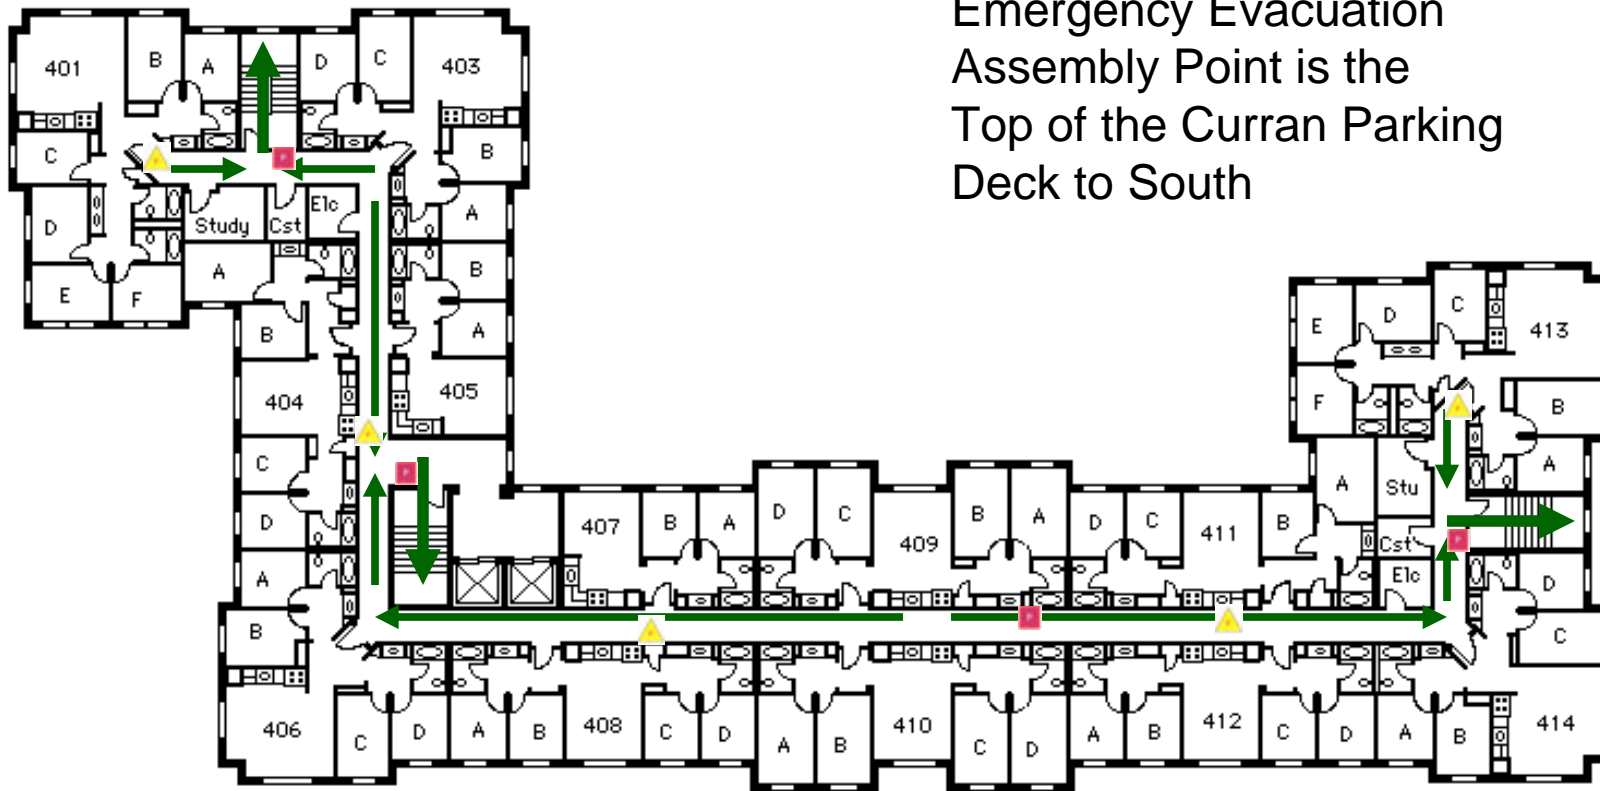

Eighth St South

4th Floor

Emergency Evacuation
Assembly Point is the
Top of the Curran Parking
Deck to South

For emergency access contact the duty staff pager at 404-533-7197 or the campus police at 404-894-2500