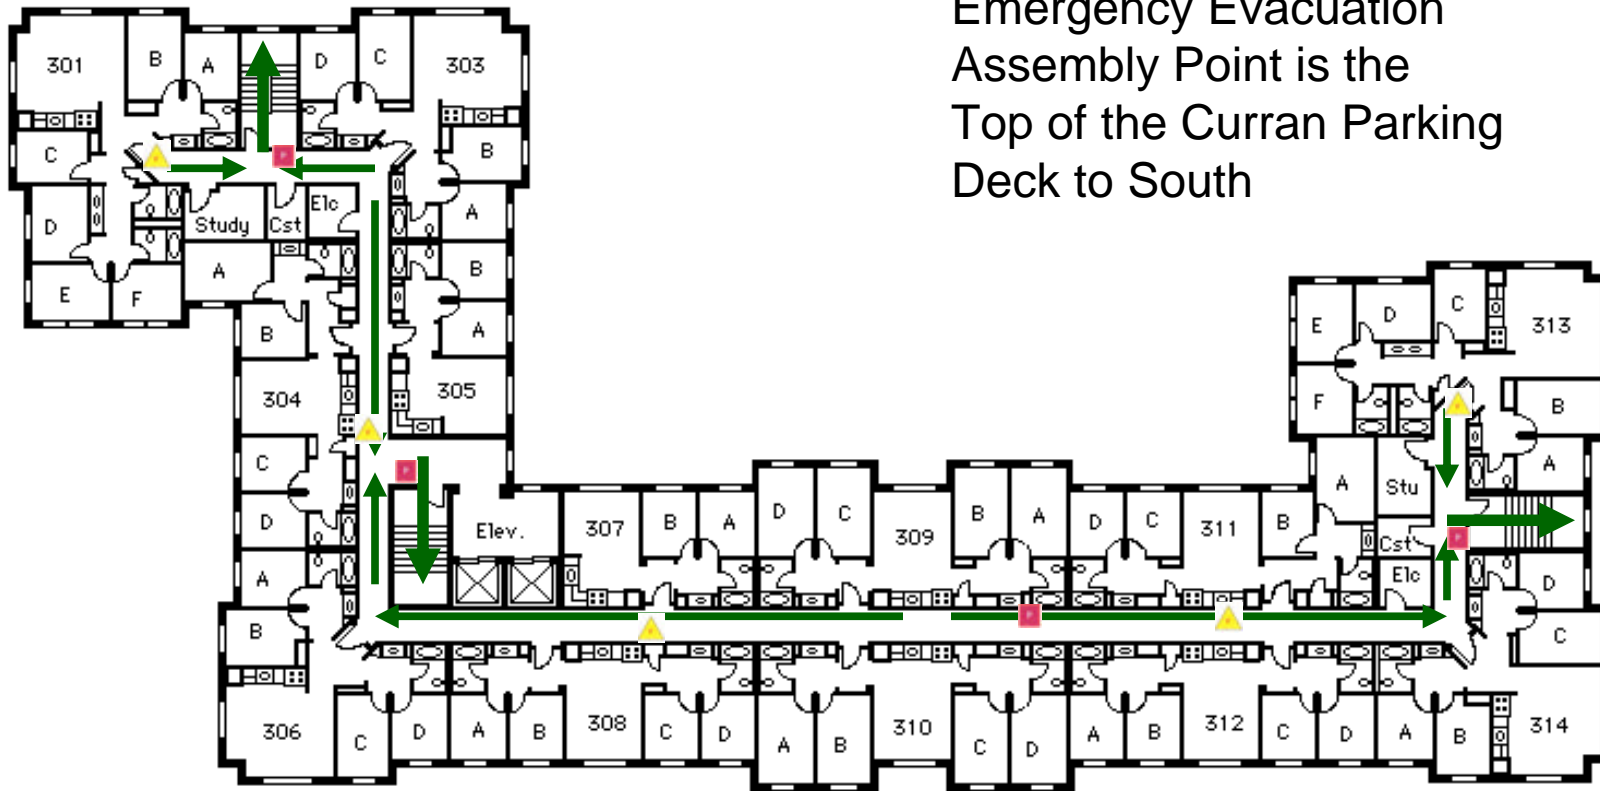

Eighth St South

3rd Floor

Emergency Evacuation
Assembly Point is the
Top of the Curran Parking
Deck to South

For emergency access contact the duty staff pager at 404-533-7197 or the campus police at 404-894-2500