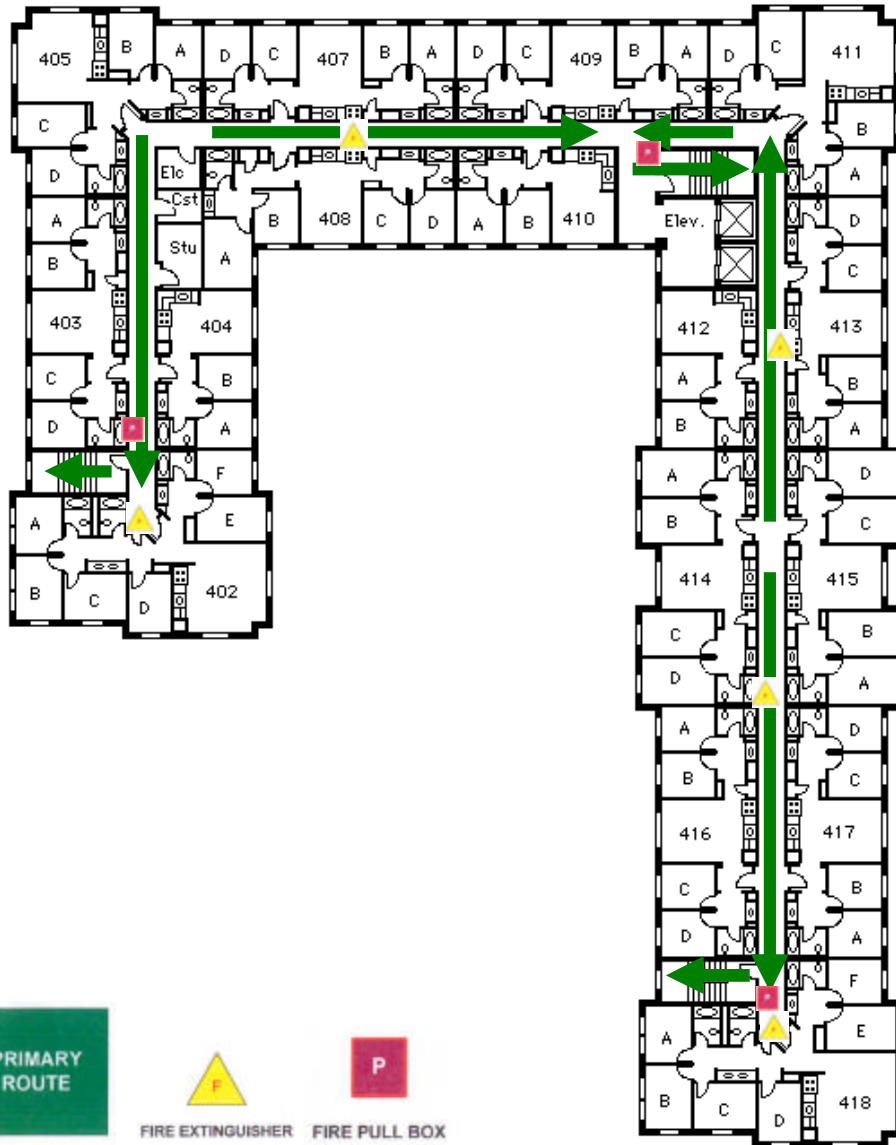

Eighth St East 1st Floor

Emergency Evacuation
Assembly Point is the
Hemphill Rear Courtyard
Across McMillan to East.

For emergency access contact the
duty staff pager at 404-533-7197 or
the Campus police at 404-894-2500.

Eighth St East 2nd Floor

Emergency Evacuation
Assembly Point is the
Hemphill Rear Courtyard
Across McMillan to East.

Use stairs.
Do not use elevators

For emergency access contact the
duty staff pager at 404-533-7197 or
the Campus police at 404-894-2500.

Eighth St East 3rd Floor

Emergency Evacuation
Assembly Point is the
Hemphill Rear Courtyard
Across McMillan to East.

Use Stairs.
Do not use Elevators

For emergency access contact the
duty staff pager at 404-533-7197 or
the Campus police at 404-894-2500.