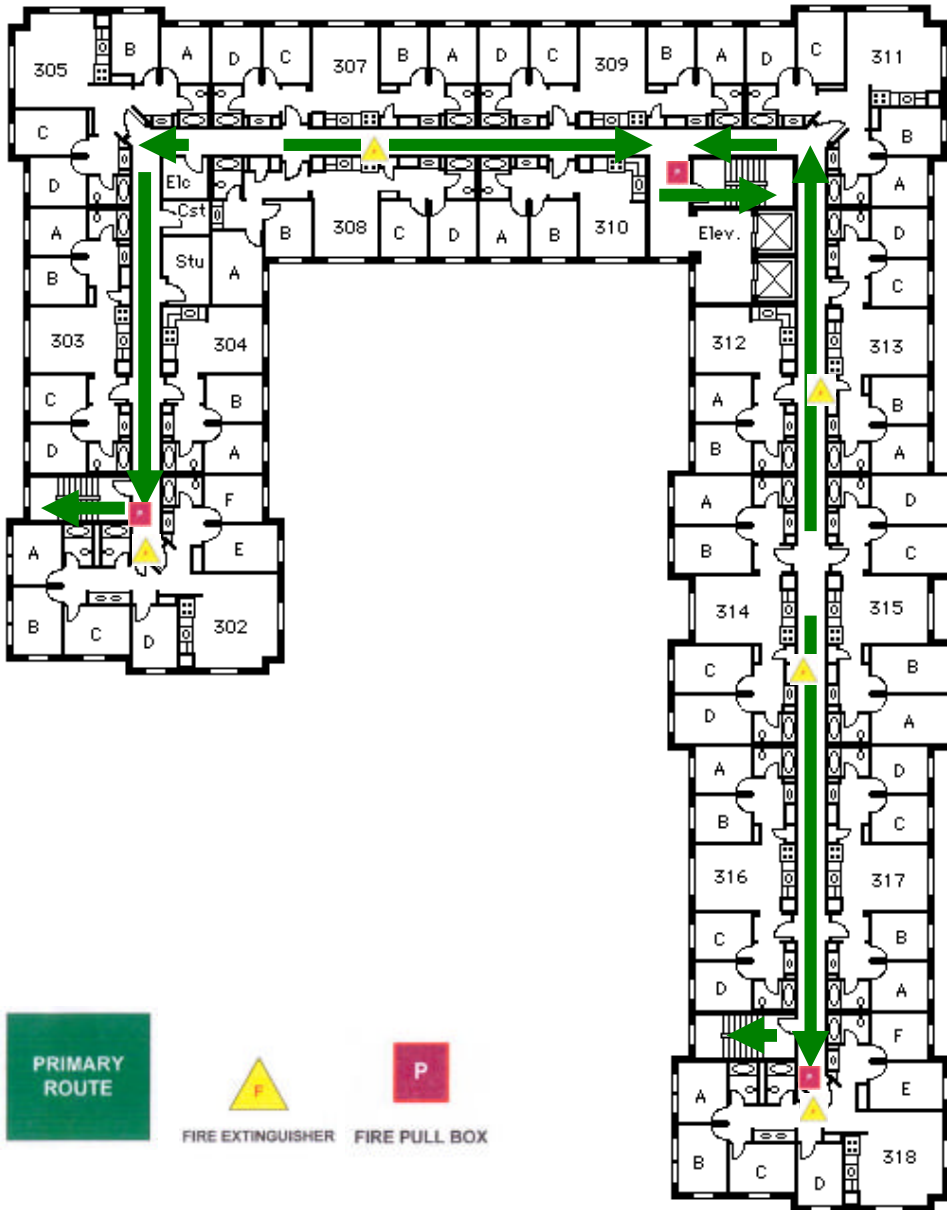

Eighth St East 1st Floor

Emergency Evacuation
Assembly Point is the
Hemphill Rear Courtyard
Across McMillan to East.

For emergency access contact the
duty staff pager at 404-533-7197 or
the Campus police at 404-894-2500.

Eighth St East 2nd Floor

Emergency Evacuation
Assembly Point is the
Hemphill Rear Courtyard
Across McMillan to East.

Use stairs.
Do not use elevators

For emergency access contact the
duty staff pager at 404-533-7197 or
the Campus police at 404-894-2500.

Eighth St East 3rd Floor

Emergency Evacuation
Assembly Point is the
Hemphill Rear Courtyard
Across McMillan to East.

Use Stairs.
Do not use Elevators

For emergency access contact the
duty staff pager at 404-533-7197 or
the Campus police at 404-894-2500.