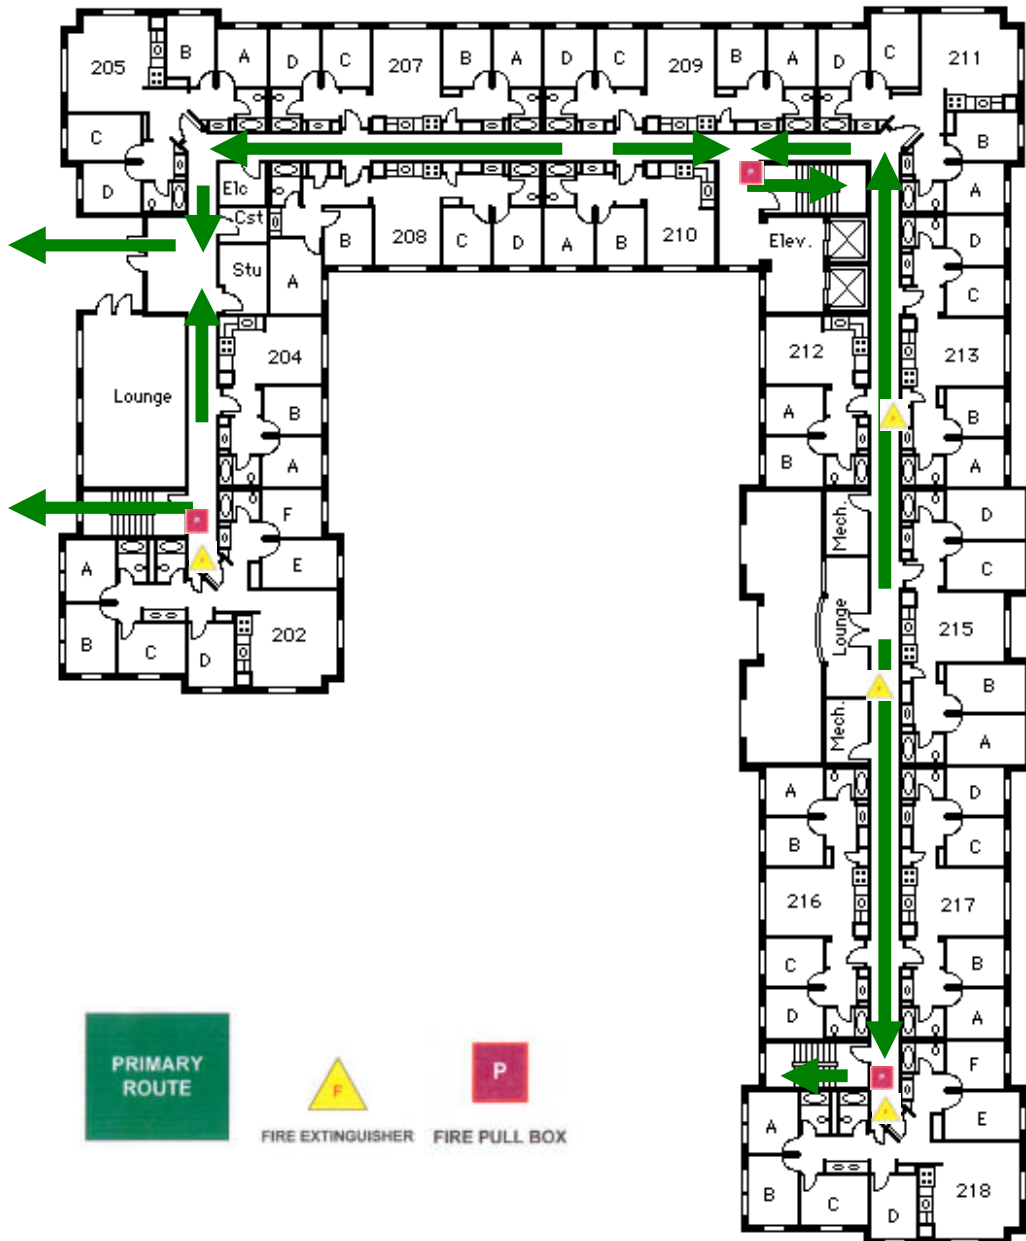

Eighth St East 1st Floor

Emergency Evacuation
Assembly Point is the
Hemphill Rear Courtyard
Across McMillan to East.

For emergency access contact the
duty staff pager at 404-533-7197 or
the Campus police at 404-894-2500.

Eighth St East 2nd Floor

Emergency Evacuation
Assembly Point is the
Hemphill Rear Courtyard
Across McMillan to East.

Use stairs.
Do not use elevators

For emergency access contact the
duty staff pager at 404-533-7197 or
the Campus police at 404-894-2500.

Eighth St East 3rd Floor

Emergency Evacuation
Assembly Point is the
Hemphill Rear Courtyard
Across McMillan to East.

Use Stairs.
Do not use Elevators

For emergency access contact the
duty staff pager at 404-533-7197 or
the Campus police at 404-894-2500.