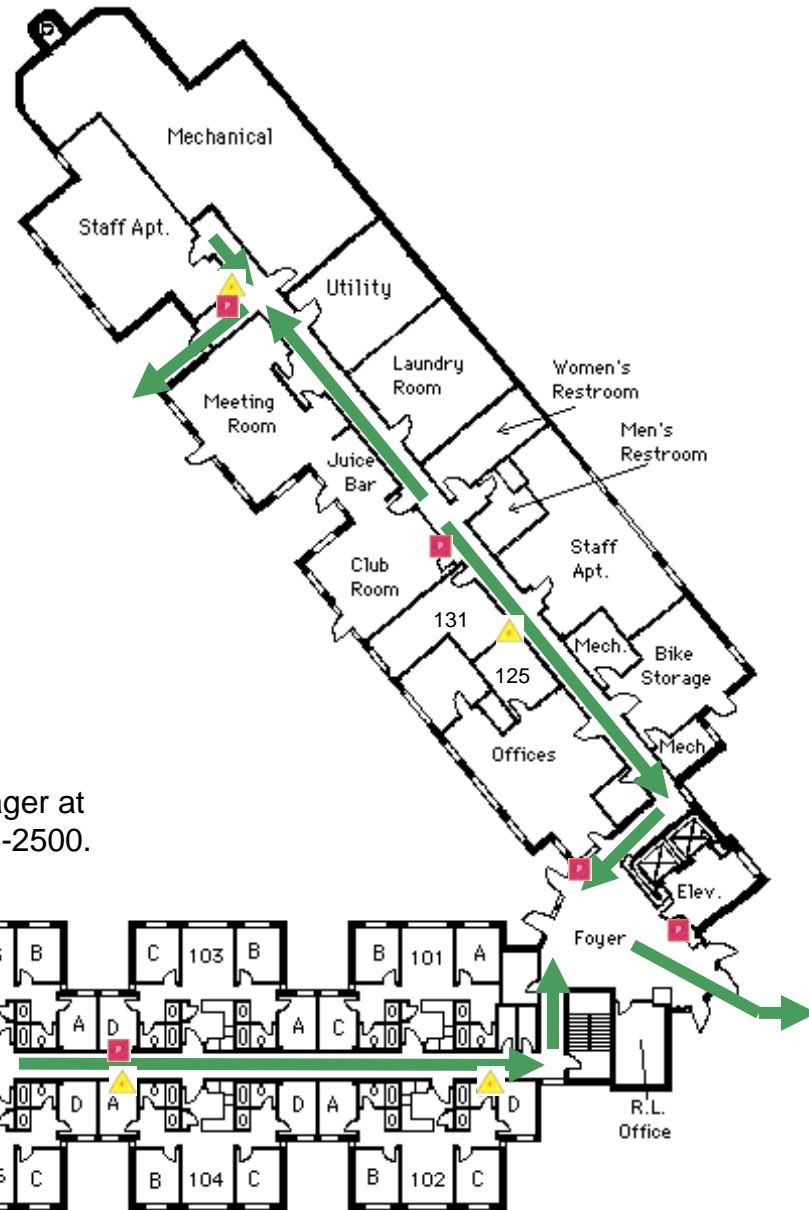

Crecine Apts. First Floor

Emergency Evacuation
Assembly Point is across
8th St to Burger Bowl

For emergency access contact the duty staff pager at 404-533-7197 or the Campus police at 404-894-2500.

Crecine Apts. Second Floor

Emergency Evacuation
Assembly Point is across
8th St to Burger Bowl

For emergency access contact the duty staff pager at 404-533-7197 or the Campus police at 404-894-2500.

Crecine Apts. Third Floor

Emergency Evacuation
Assembly Point is across
8th St to Burger Bowl

For emergency access contact the duty staff pager at 404-533-7197 or the Campus police at 404-894-2500.

Crecine Apts. Fourth Floor

Emergency Evacuation
Assembly Point is across
8th St to Burger Bowl

For emergency access contact the duty staff pager at 404-533-7197 or the Campus police at 404-894-2500.

Crecine Apts. Fifth Floor

Emergency Evacuation
Assembly Point is across
8th St to Burger Bowl

For emergency access contact the duty staff pager at 404-533-7197 or the Campus police at 404-894-2500.