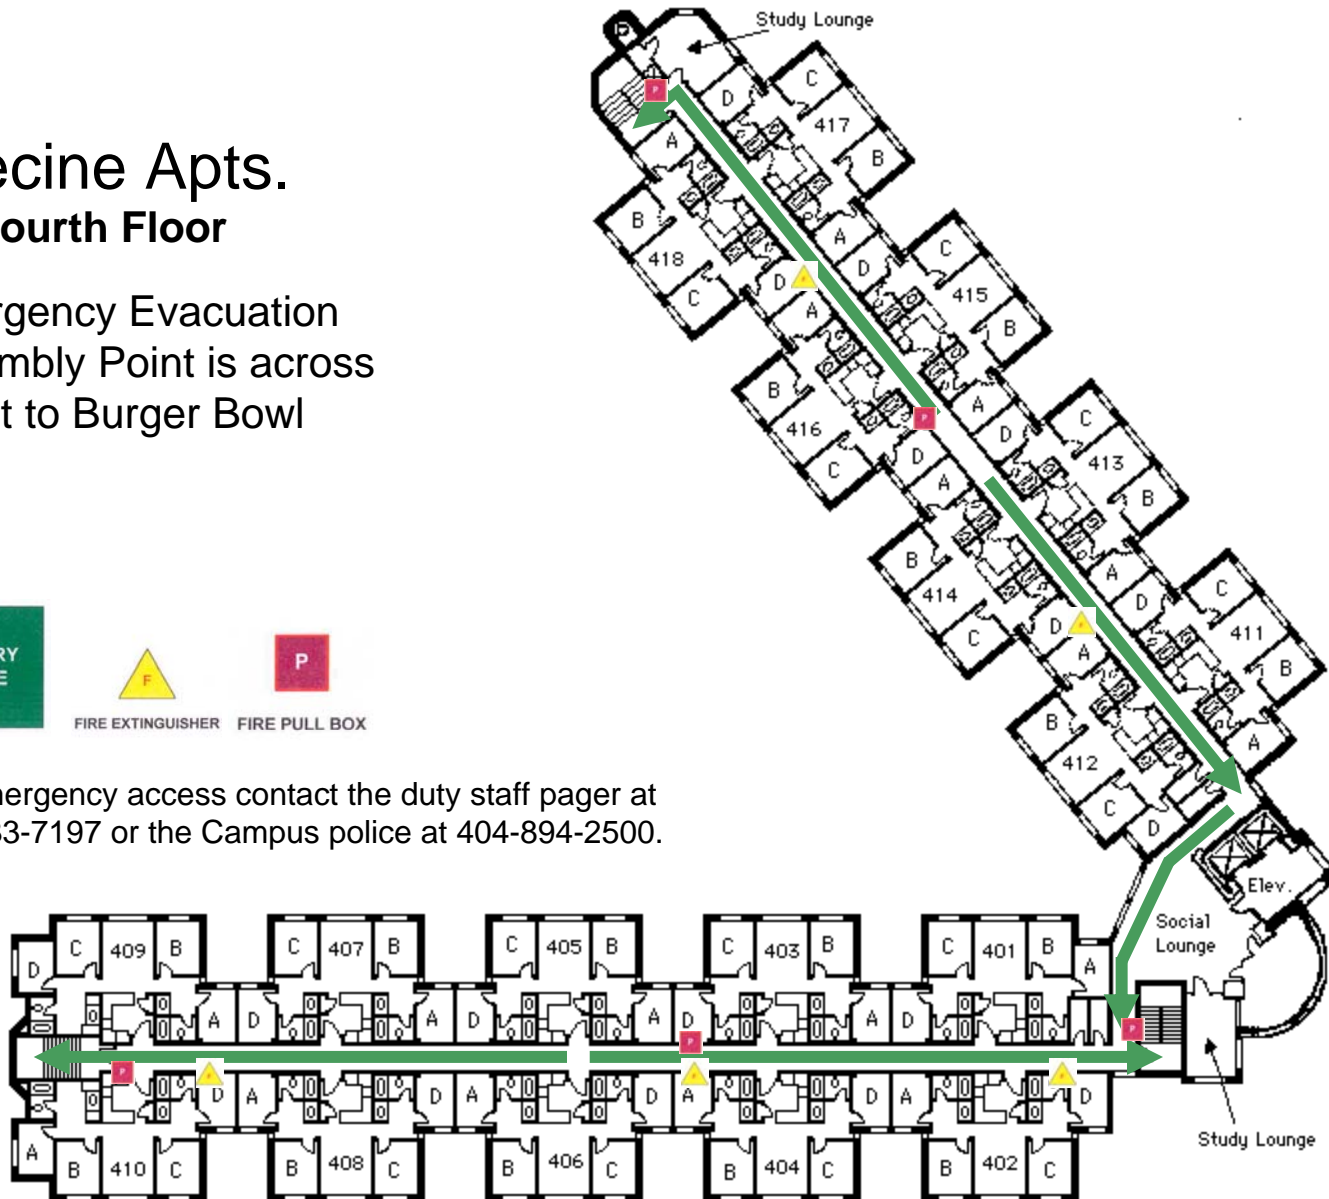

Crecine Apts. First Floor

Emergency Evacuation
Assembly Point is across
8th St to Burger Bowl

For emergency access contact the duty staff pager at 404-533-7197 or the Campus police at 404-894-2500.

Crecine Apts. Second Floor

Emergency Evacuation
Assembly Point is across
8th St to Burger Bowl

For emergency access contact the duty staff pager at 404-533-7197 or the Campus police at 404-894-2500.

Crecine Apts. Third Floor

Emergency Evacuation
Assembly Point is across
8th St to Burger Bowl

For emergency access contact the duty staff pager at 404-533-7197 or the Campus police at 404-894-2500.

Crecine Apts. Fourth Floor

Emergency Evacuation
Assembly Point is across
8th St to Burger Bowl

For emergency access contact the duty staff pager at 404-533-7197 or the Campus police at 404-894-2500.

Crecine Apts. Fifth Floor

Emergency Evacuation
Assembly Point is across
8th St to Burger Bowl

For emergency access contact the duty staff pager at 404-533-7197 or the Campus police at 404-894-2500.