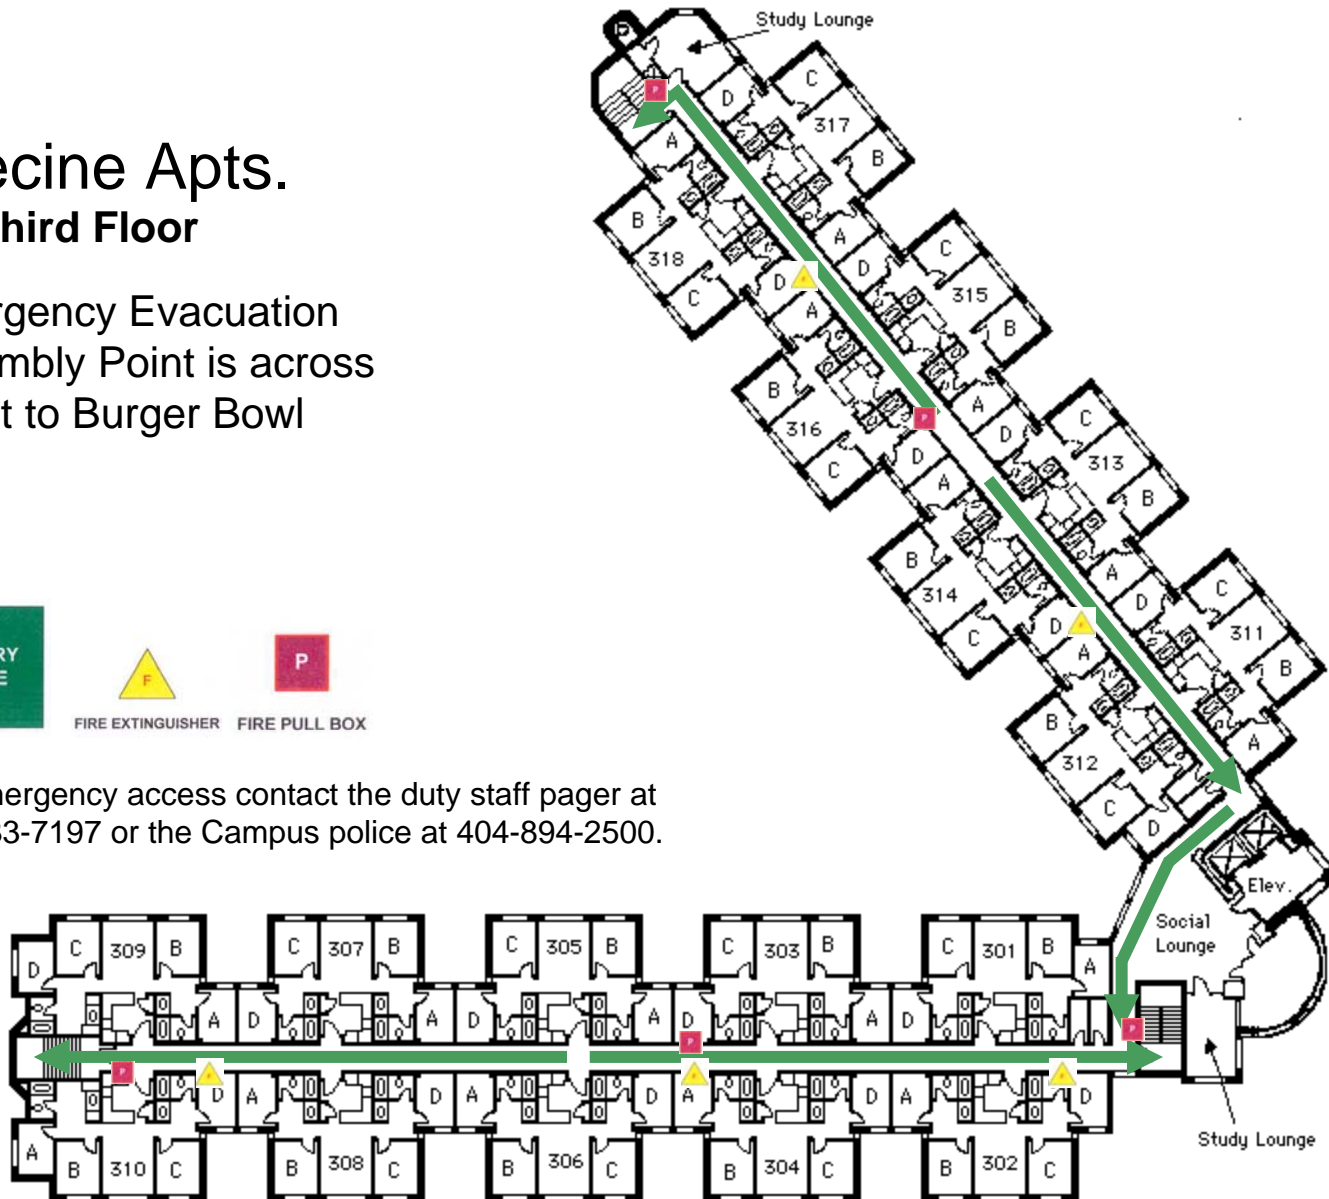

Crecine Apts. First Floor

Emergency Evacuation
Assembly Point is across
8th St to Burger Bowl

For emergency access contact the duty staff pager at 404-533-7197 or the Campus police at 404-894-2500.

Crecine Apts. Second Floor

Emergency Evacuation
Assembly Point is across
8th St to Burger Bowl

For emergency access contact the duty staff pager at 404-533-7197 or the Campus police at 404-894-2500.

Crecine Apts. Third Floor

Emergency Evacuation
Assembly Point is across
8th St to Burger Bowl

For emergency access contact the duty staff pager at 404-533-7197 or the Campus police at 404-894-2500.

Crecine Apts. Fourth Floor

Emergency Evacuation
Assembly Point is across
8th St to Burger Bowl

For emergency access contact the duty staff pager at 404-533-7197 or the Campus police at 404-894-2500.

Crecine Apts. Fifth Floor

Emergency Evacuation
Assembly Point is across
8th St to Burger Bowl

For emergency access contact the duty staff pager at 404-533-7197 or the Campus police at 404-894-2500.