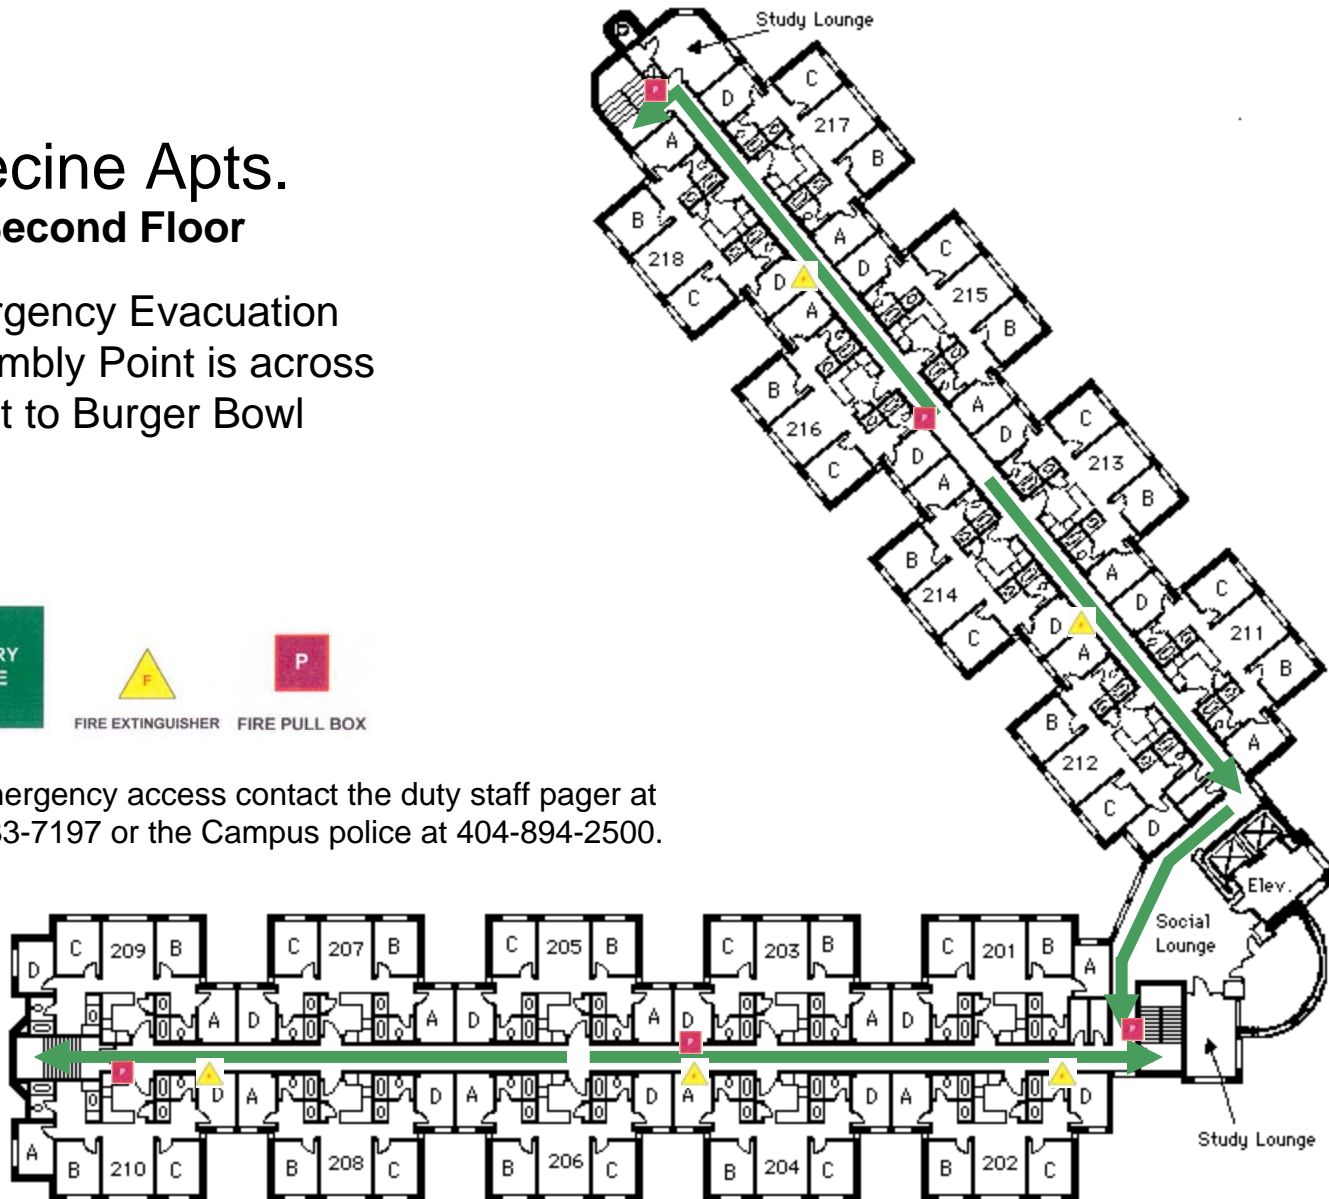

Crecine Apts. First Floor

Emergency Evacuation
Assembly Point is across
8th St to Burger Bowl

For emergency access contact the duty staff pager at 404-533-7197 or the Campus police at 404-894-2500.

Crecine Apts. Second Floor

Emergency Evacuation
Assembly Point is across
8th St to Burger Bowl

For emergency access contact the duty staff pager at 404-533-7197 or the Campus police at 404-894-2500.

Crecine Apts. Third Floor

Emergency Evacuation
Assembly Point is across
8th St to Burger Bowl

For emergency access contact the duty staff pager at 404-533-7197 or the Campus police at 404-894-2500.

Crecine Apts. Fourth Floor

Emergency Evacuation
Assembly Point is across
8th St to Burger Bowl

For emergency access contact the duty staff pager at 404-533-7197 or the Campus police at 404-894-2500.

Crecine Apts. Fifth Floor

Emergency Evacuation
Assembly Point is across
8th St to Burger Bowl

For emergency access contact the duty staff pager at 404-533-7197 or the Campus police at 404-894-2500.