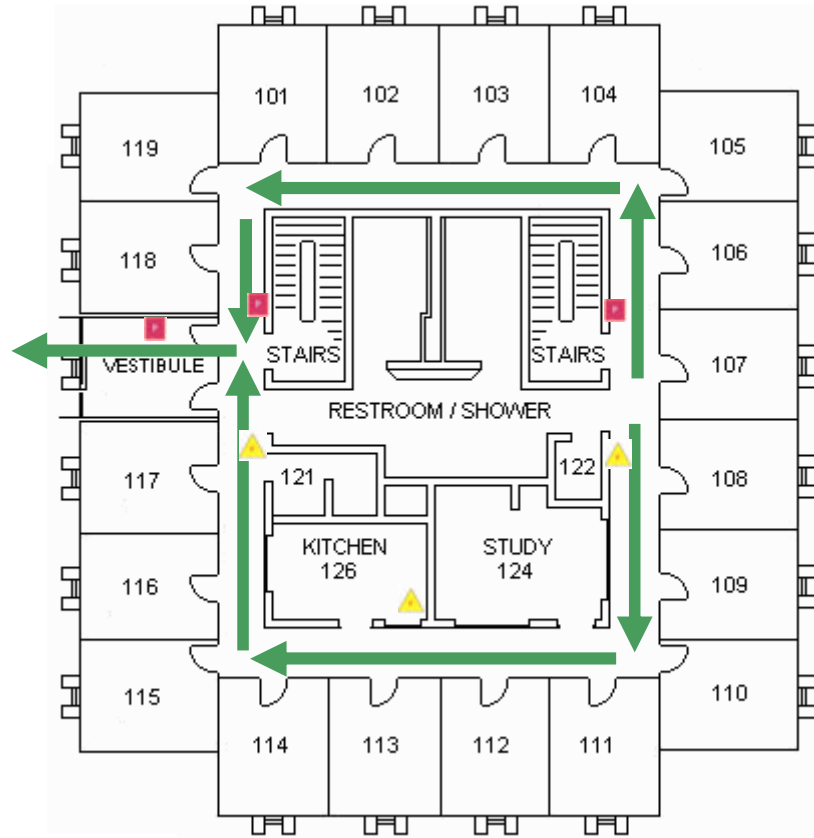

Caldwell Hall

First Floor

Emergency Evacuation Assembly Point is across
Turner Place by the Couch Building

FIRE EXTINGUISHER

FIRE PULL BOX

For emergency access contact the duty staff pager at
404-533-7197 or the Campus police at 404-894-2500.