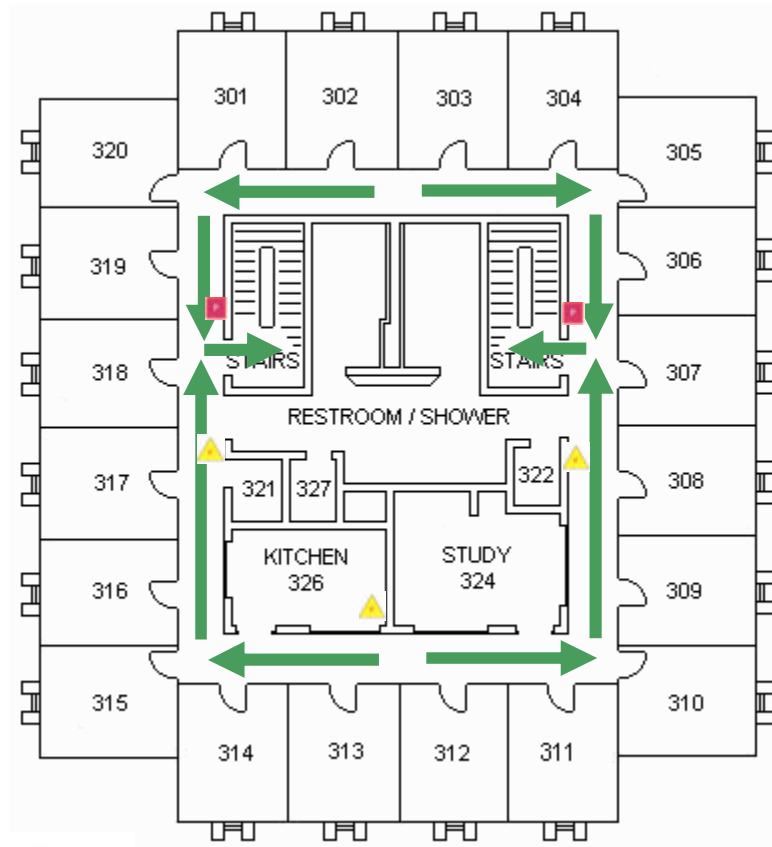

Caldwell Hall

Third Floor

Emergency Evacuation Assembly Point is across Turner Place by the Couch Building

FIRE EXTINGUISHER

FIRE PULL BOX

For emergency access contact the duty staff pager at 404-533-7197 or the Campus police at 404-894-2500.