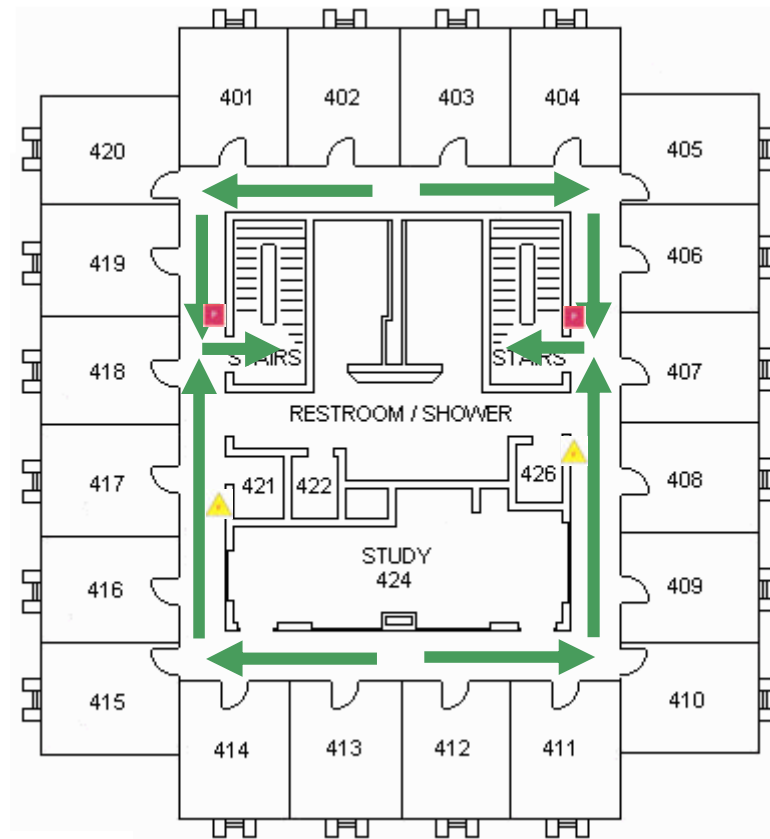

Caldwell Hall

Fourth Floor

Emergency Evacuation Assembly Point is across Turner Place by the Couch Building

FIRE EXTINGUISHER

FIRE PULL BOX

For emergency access contact the duty staff pager at 404-533-7197 or the Campus police at 404-894-2500.