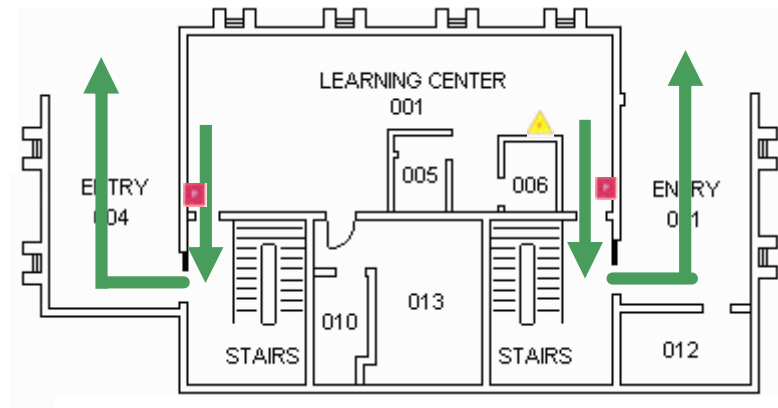

## Basement Floor

Emergency Evacuation Assembly Point is across  
Turner Place by the Couch Building

FIRE EXTINGUISHER

FIRE PULL BOX

For emergency access contact the duty staff pager at  
404-533-7197 or the Campus police at 404-894-2500.