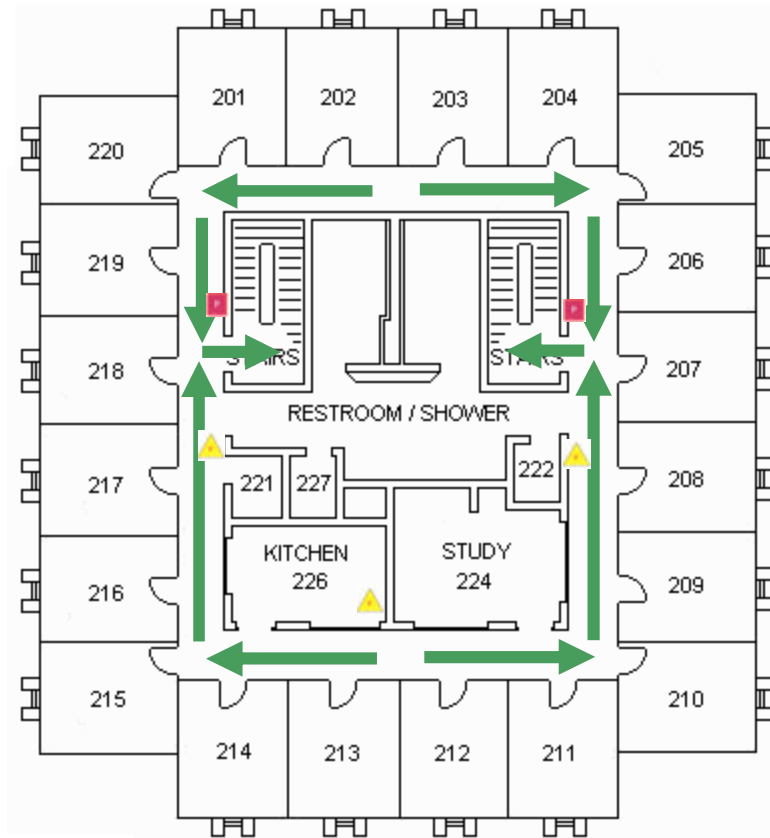

Caldwell Hall

Second Floor

Emergency Evacuation Assembly Point is across Turner Place by the Couch Building

FIRE EXTINGUISHER

FIRE PULL BOX

For emergency access contact the duty staff pager at 404-533-7197 or the Campus police at 404-894-2500.